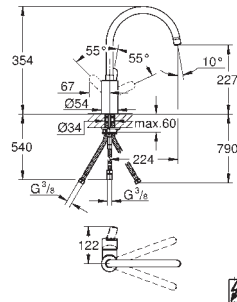

GROHE EUROSTYLE COSMOPOLITAN

Ref. No. Colour EAN

31 127 002 Chrome 4005176886669

Eurostyle Cosmopolitan
Single-lever sink mixer 1/2"
for use with displacement water heater
high spout
monobloc installation
GROHE SilkMove 35 mm ceramic cartridge
GROHE Long-Life Shine finish
flow straightener
adjustable flow rate limiter
swivel tubular spout
selectable swivel area : 0° / 150° / 360°
flexible connection hoses
rapid installation system
available until 31 march 2023