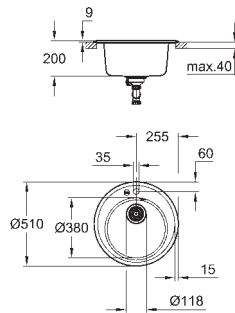

GROHE COMPOSITE SINKS

Ref. No. Colour EAN

31 642 AT0 granite gray 4005176521133
31 642 AP0 granite black 4005176521126

K400

Composite sink with drainer
model: K400 60-C 100/50 1.5 rev
mounting type: top mount
material: quartz composite

GROHE Whisper

min. cabinet size: 600 mm
dimensions: 1000 x 500 mm
1 bowl: 335 x 420 x 205 mm
0.5 bowl: 155 x 295 x 146 mm

GROHE FastFixation installation system

sink mountable left or right
cut-out: 980 x 480 mm
drainer: automatic waste fitting
accessories included: automatic waste fitting with rotary handle,
waste kit, basket strainer waste, mounting set
optional push to open excenter (40 986 SD0)
amount of fasteners included (top mount): 10
heat resistant up to 180° C

31 643 AT0 granite gray 4005176521157
31 643 AP0 granite black 4005176521140

K400

Composite sink with drainer
model: K400 80-C 116/50 1.5 rev
mounting type: top mount
material: quartz composite

GROHE Whisper

min. cabinet size: 800 mm
dimensions: 1160 x 500 mm
1 bowl: 400 x 420 x 205 mm
2 bowl: 295 x 295 x 205 mm

GROHE FastFixation installation system

sink mountable left or right
cut-out: 1140 x 480 mm
drainer: automatic waste fitting
accessories included: automatic waste fitting with rotary handle,
waste kit, basket strainer waste, mounting set
optional push to open excenter (40 986 SD0)
amount of fasteners included (top mount): 10
heat resistant up to 180° C

31 656 AT0 granite gray 4005176521416
31 656 AP0 granite black 4005176521409

K200

Composite sink
model: K200 50-C 51 1.0
mounting type: top mount
material: quartz composite

GROHE Whisper

min. cabinet size: 500 mm
dimensions: Ø 510 mm
1 bowl: Ø 380 x 200 mm
inner bowl radius: Ø 380

GROHE FastFixation installation system