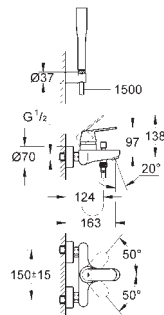

Eurosmart Cosmopolitan
Single-lever bath/shower mixer 1/2"
wall mounted
metal lever
GROHE SilkMove 46 mm ceramic cartridge
GROHE Long-Life Shine durable sparkling sheen
adjustable flow rate limiter
automatic diverter: bath/shower
mousseur
integrated non-return valve
in the shower outlet 1/2"
S-unions
protected against backflow
optional temperature limiter (46 308 000)
with shower set
Euphoria Cosmopolitan hand shower (27 367)
wall shower holder (27 056)
Relexaflex hose 1500 mm 1/2" x 1/2" (28 151)

25 128 000   Chrome   4005176905209