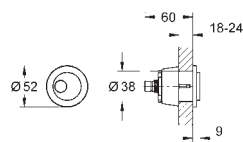

39 056 000 Chrome 4005176936302

Round push button actuation Ø 50 mm with Eco button
 in combination with bath furniture
 for combination with flushing cistern 39 053 000 & 39 054 000
 for walls 18 -24 mm thickness
GROHE Long-Life Shine durable sparkling sheen