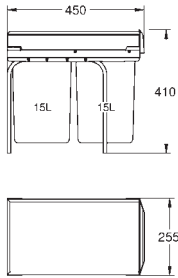

GROHE WASTE SEPARATION SYSTEMS

Ref. No.	Colour	EAN

40 855 000		4005176356452

GROHE Blue
Waste bin recycling separation system
installation type: floor mounted, behind swinging door
technique: full extension
operation: manual telescopic
separation: double, 2 x up to 15 l filling volume
cabinet width: 30 cm and wider
compatible with GROHE Blue Home and GROHE Red M and L size