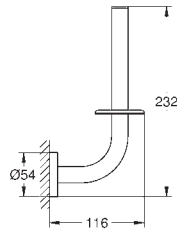

40 385 001	★ Chrome	4005176326356
40 385 DC1	★ supersteel	4005176413094
40 385 BE1	polished nickel	4005176430206
40 385 EN1	brushed nickel	4005176430299
40 385 GL1	★ cool sunrise	4005176429453
40 385 GN1	★ brushed cool sunrise	4005176429903
40 385 DA1	★ warm sunset	4005176429309
40 385 DL1	★ brushed warm sunset	4005176430053
40 385 A01	hard graphite	4005176429606
40 385 AL1	★ brushed hard graphite	4005176429750

Essentials

Spare toilet paper holder

material: metal
wall mounted
concealed fastening

GROHE Long-Life Shine durable sparkling sheen

suitable for screwing (including screws and dowels) or gluing (glue 40 915 000 sold separately)