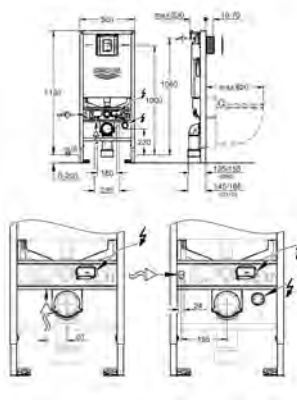

Rapid SLX

3-in-1 set for WC, 1.13 m installation height

flushing cistern GDX, 6 l
Consisting of:
Rapid SLX element for WC (39 596 000) with integrated power socket
Skate Cosmopolitan S flush plate, chrome (37 535 000)
front wall brackets (38 558 00M)
including flow manager