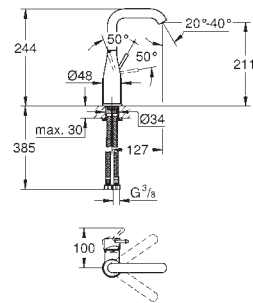

Ref. No. Colour EAN

24 177 001 Chrome 4005176698408

Essence
Single-lever basin mixer 1/2"
L-Size
monobloc installation
metal lever
28 mm ceramic cartridge
with **GROHE SilkMove**
with temperature limiter
GROHE Long-Life Shine durable sparkling sheen
GROHE Water Saving mousseur 5.7 l/min
GROHE AquaGuide adjustable mousseur
GROHE FastFixation Plus installation system
swivel spout with mousseur
and stop limiter
smooth body
flexible connection hoses
professional edition
replaces Essence basin mixer 23 541 001