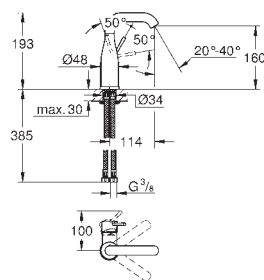

Essence
Basin mixer 1/2"
M-Size
monobloc installation
metal lever
28 mm ceramic cartridge
with **GROHE SilkMove**
with temperature limiter
GROHE Long-Life Shine finish
GROHE Water Saving mousseur 5.7 l/min
GROHE AquaGuide adjustable mousseur
GROHE FastFixation Plus installation system
swivel spout with mousseur
and stop limiter
smooth body
flexible connection hoses
professional edition

24 174 001 ★ Chrome 4005176698330
24 174 DC1 ★ supersteel 4005176711565
24 174 GL1 ★ cool sunrise 4005176711596
24 174 GN1 ★ brushed cool sunrise 4005176711602
24 174 DA1 ★ warm sunset 4005176711558
24 174 DL1 ★ brushed warm sunset 4005176711572
24 174 A01 hard graphite 4005176711527
24 174 AL1 ★ brushed hard graphite 4005176711534