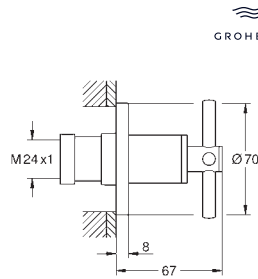

Ref. No.	Colour	EAN
	29 396 000	Chrome	4005176754067
	29 396 DC0	supersteel	4005176754098
	29 396 GL0	cool sunrise	4005176754104
	29 396 DA0	warm sunset	4005176754081
	29 396 AL0	brushed hard graphite	4005176754074