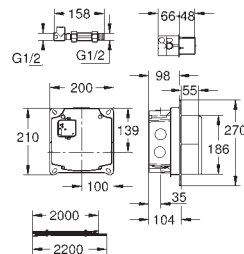

Concealed mounting box
wall installation
for installation with pre-mixed or cold water
suitable for IR-sets for final installation
connection housing for power supply
suitable for 36 447 000, 36 442 000