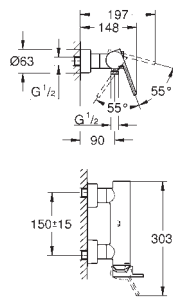

GROHE Plus
Single-lever shower mixer 1/2"
wall mounted
metal lever
GROHE SilkMove 35 mm ceramic cartridge
with temperature limiter
GROHE Long-Life Shine durable sparkling sheen
shower outlet 1/2"
integrated non-return valve
covered S-unions
protected against backflow
min. recommended pressure 1.0 bar