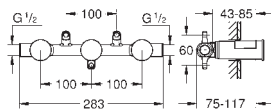

29 025 002		4005176519895

Two-handle basin mixer
concealed body, 1/2"
for 3-hole basin mixer
wall installation
without finishing trim set
DR-brass
installation device
allows for waterproofing of wall construction surrounding the concealed body
with sealing sleeve