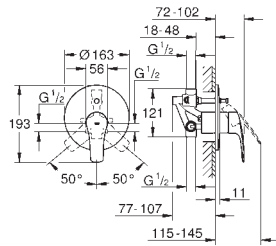

Ref. No.   Colour   EAN

33 305 003   Chrome   4005176613531

Eurosmart
Single-lever bath/shower mixer 1/2"
wall installation
metal lever
GROHE SilkMove 46 mm ceramic cartridge
GROHE Long-Life Shine durable sparkling sheen
GROHE FastFixation escutcheon with covered fixation
Consisting of:
set for final installation (19 450 003)
with concealed body
adjustable flow rate limiter
automatic diverter: bath/shower
metal escutcheon
escutcheon- and shaft-sealing
optional temperature limiter (46 308 000)
professional edition

13 448 003   Chrome   4005176613555