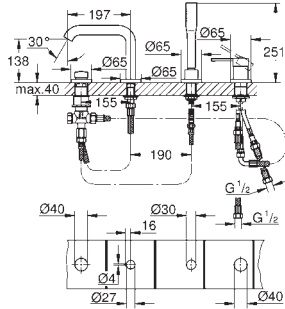

Ref. No.	Colour	EAN
25 251 001	★ Chrome	4005176698361
25 251 DC1	★ supersteel	4005176711862
25 251 GL1	★ cool sunrise	4005176711893
25 251 DA1	★ warm sunset	4005176711855
25 251 DL1	★ brushed warm sunset	4005176711114
25 251 A01	hard graphite	4005176711824
25 251 AL1	★ brushed hard graphite	4005176711831

Essence
4-hole single-lever bath combination
GROHE SilkMove 35 mm ceramic cartridge with temperature limiter
GROHE Long-Life Shine durable sparkling sheen pre-assembled spout fixing
single lever mixer operating element
metal lever
bath inlet with mousseur
diverter bath/shower
for chrome: hand shower 27400000
metal shower hose 2000 mm (always chrome for any colour of the set)
flexible connection hoses
connection for shower hose
protected against backflow
for use with 29 037 000
professional edition
replaces Essence four-hole bath combination 19 578 xx1