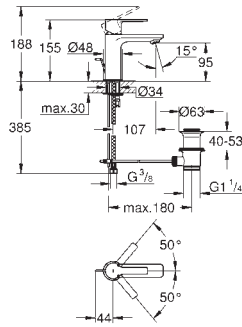

GROHE LINEARE

Ref. No.	Colour	EAN
32 109 001	Chrome	4005176408373
32 109 DC1	supersteel	4005176412691
32 109 AL1	brushed hard graphite	4005176586118

Lineare
Basin mixer 1/2"
XS-Size
monobloc installation
metal lever
28 mm ceramic cartridge
with **GROHE SilkMove**
with temperature limiter
GROHE Long-Life Shine durable sparkling sheen
GROHE Water Saving SpeedClean mousseur 5.7 l/min
GROHE FastFixation Plus installation system
pop-up waste set 1 1/4"
flexible connection hoses