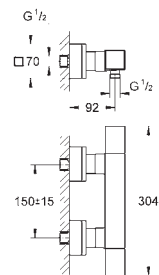

Grohtherm Cube
Thermostatic shower mixer 1/2"
wall mounted
GROHE Long-Life Shine durable sparkling sheen
GROHE SafeStop safety button at 38°C
(calibration required)
GROHE SafeStop Plus optional temperature limiter at 43°C included
GROHE TurboStat compact cartridge
with wax thermoelement
integrated mixed water shut off
volume handle with **GROHE EcoButton**
(economy button with individually
adjustable economy stop)
ceramic headpart 1/2", 180°
shower bottom outlet 1/2"
built-in non return valves
dirt strainers
protected against backflow
covered S-unions
GROHE Water Saving - Less water, perfect flow