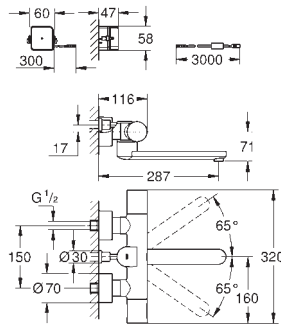

Eurosmart Cosmopolitan E Bluetooth
Infra-red electronic thermostatic basin mixer, wall mounted
with infrared sensor and Bluetooth module for bi-directional communication for monitoring, configuration and service purpose
with transformer 100-240 V AC, 50-60 Hz, 6.75 V DC
GROHE Long-Life Shine finish
GROHE CoolTouch
GROHE Water Saving - Less water, perfect flow
GROHE SafeStop safety button at 38°C
(calibration required)
swivel cast spout 219 mm
with swivel stop at 130° or fixed projection 287 mm
laminar mousseur 9 l/min
S-unions
escutcheon covers for S-unions
non-return valve
dirt strainers
power connection cable 3.0 m
for use with connection set 39 383 000
with Bluetooth 4.0* for wireless data communication for Apple** and Android devices
Bluetooth range (max. 10 m) varies depending on materials used and walls between transmitter and receiver
monitoring
password protected products
app detects all Bluetooth products in range
auto flush cycles and timing last auto flush usage per day over 30 days
thermal disinfection cycles and timings last disinfection
configuration
detection range and shut off delay
auto flush
thermal disinfection
cleaning mode
2 on/off timers
identification by name
service
send and save 3 profiles
reset to factory or user settings
hard and software version
CE approved
noise classification 1 in accordance with DIN4109
type of protection faucet IP 59K

Mobile devices and GROHE IR Remote App*** are not included in delivery and have to be ordered separately via an authorised Apple store/store/iTunes or Google Play store.

* The Bluetooth word mark and logos are registered trademarks owned by Bluetooth SIG, Inc. and any use of such marks by Grohe AG is under license. Other trademarks and trade names are those of their respective owners.

** Apple, the Apple logo, iPod, iPod Touch, iPhone and iTunes are trademarks of Apple Inc., registered in the U.S. and other countries. Apple is not responsible for the function of this device or its compliance with safety and regulatory standards

*** Available for free via iTunes app or Google Play store.

39 383 000	4005176356926

Eurosmart Cosmopolitan E
Thermostatic 230 V connection set
fitting support
2 fitting connections DN 15
power supply connector
wall installation
for use with Eurosmart Cosmopolitan E thermostat 230 V