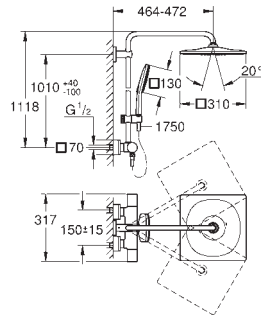

Rainshower SmartActive 310
Shower system with thermostat for wall mounting
Consisting of:
horizontal swivable 450 mm projection shower arm
exposed thermostatic shower
with Aquadimmer function
allows change between:
head shower Rainshower Mono 310 Cube (26 567)
with ball joint
rotation angle $\pm 15^\circ$
hand shower Rainshower SmartActive 130 Cube (26 550)
adjustable height via gliding element
including performance grip
Silverflex shower hose 1750 mm (28 388 000)
GROHE TurboStat compact cartridge
with wax thermoelement
GROHE SafeStop safety button at 38°C
(calibration required)
GROHE SafeStop Plus optional temperature limiter at 43°C included
GROHE CoolTouch prevents scalding on hot surfaces
GROHE DreamSpray perfect spray pattern
GROHE SmartTip showering spray selection via push of a ring
GROHE Long-Life Shine durable sparkling sheen
GROHE FastFixation upper bracket adjustable
SpeedClean anti-limescale system
suitable for instantaneous heaters from 18 kW/h
minimum flow rate 7 l/min.

26 652 000 Chrome 4005176533044
ditto, with GROHE EcoJoy 9.5 l/min flow limiter