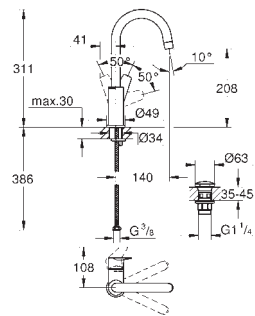

BauEdge
Single-lever basin mixer 1/2"
L-Size
monobloc installation
metal lever
GROHE Long-Life 28 mm ceramic cartridge
with temperature limiter
GROHE Long-Life Shine durable sparkling sheen
GROHE Water Saving mousseur 5.7 l/min
rapid installation system
swivel tubular spout
smooth body with plastic push open waste set 1 1/4"
flexible connection hoses
professional edition