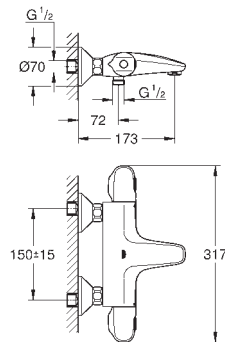

Grohtherm 1000
Thermostatic bath/shower mixer 1/2"
wall mounted
GROHE CoolTouch safety housing
GROHE Long-Life Shine durable sparkling sheen
GROHE MetalGrip ergonomically shaped metal handles
GROHE SafeStop safety button at 38°C
(calibration required)
GROHE SafeStop Plus optional temperature limiter at 43°C included
GROHE TurboStat compact cartridge
with wax thermoelement
integrated mixed water shut off
GROHE AquaDimmer Eco with multiple function:
- integrated **GROHE EcoButton**
(economy button with economy stop for shower)
- flow control
- diverter: bath/shower
shower bottom outlet 1/2"
mousseur
built-in non return valves
dirt strainers
protected against backflow
S-unions
metal escutcheon
GROHE Water Saving - Less water, perfect flow
professional edition
replaces Grohtherm 1000 thermostatic bath mixer 34 155 003

34 155 003

Chrome

4005176310027

replaced by 34 816 003