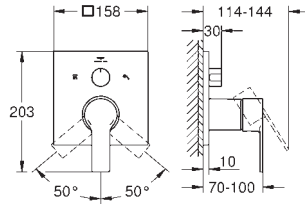

Ref. No. Colour EAN

29 176 001	Chrome	4005176507779
29 176 GN1	brushed cool sunrise	4005176507618
29 176 DL1	brushed warm sunset	4005176507670
29 176 A01	hard graphite	4005176507755

Allure
Single-lever mixer with 3-way diverter
set for final installation for
GROHE Rapido SmartBox 35 600/35 604
GROHE SilkMove 46 mm ceramic cartridge
GROHE Long-Life Shine durable sparkling sheen
wall escutcheon with **GROHE FastFixation**
(covered escutcheon- and shaft sealing, covered fixing)
metal escutcheon, retroactively 6° adjustable
metal lever
3-way diverter
flow performance:
outlet A = 27 l/min,
outlet B = 27 l/min,
outlet C = 27 l/min
without roughing-in-set

35 604 000	4005176698774
GROHE Rapido SmartBox universal rough-in box for concealed installation	

19 380 002	Chrome	4005176513190
19 380 GN2	brushed cool sunrise	4005176513015
19 380 DL2	brushed warm sunset	4005176513077
19 380 A02	hard graphite	4005176513176