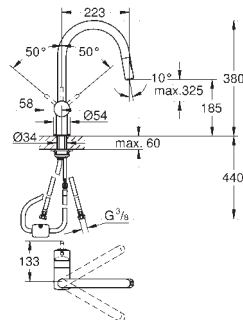

30 348 001	Chrome	4005176464973

Minta
Single-lever sink mixer 1/2"
C-spout
monobloc installation
GROHE SilkMove 46 mm ceramic cartridge
GROHE Long-Life Shine durable sparkling sheen
GROHE EasyDock guarantees easy retraction and smooth docking back to the starting position
pull-out dual spray
diverter: laminar spray/SpeedClean shower jet
adjustable flow rate limiter
swivel tubular spout
swivel area 360°
shorter lever (71 mm)
integrated non-return valve
protected against backflow
flexible connection hoses
rapid installation system
available until 31 march 2023