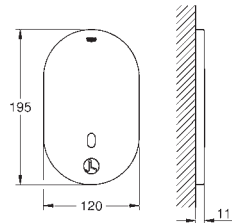

GROHE Long-Life Shine durable sparkling sheen
chrome escutcheon
with Bluetooth 4.0* for wireless data communication
for Apple** and Android devices
Bluetooth range (max. 10 m) varies depending on materials used and walls
between transmitter and receiver

monitoring
password protected products
app detects all Bluetooth products in range
auto flush cycles and timing last auto flush
usage per day over 30 days
thermal disinfection cycles and timings last disinfection

configuration
shut off delay
auto flush
thermal disinfection
cleaning mode
2 on/off timers
identification by name

service
send and save 3 profiles
reset to factory or user settings
hard and software version
CE approved

Mobile devices and GROHE IR Remote App*** are not included in delivery and have to be ordered separately via an authorised Apple store/store/iTunes or Google Play store.

* The Bluetooth word mark and logos are registered trademarks owned by Bluetooth SIG, Inc. and any use of such marks by Grohe AG is under license. Other trademarks and trade names are those of their respective owners.

** Apple, the Apple logo, iPod, iPod Touch, iPhone and iTunes are trademarks of Apple Inc., registered in the U.S. and other countries. Apple is not responsible for the function of this device or its compliance with safety and regulatory standards

*** Available for free via iTunes app or Google Play store.