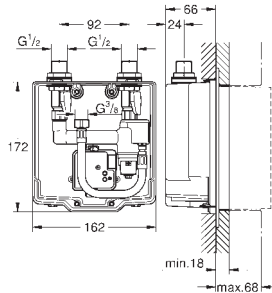

36 336 001 4005176991769

**Eurosmart Cosmopolitan E
Concealed mounting box**

with integrated pre-adjustable
thermostatic mixer
wall installation
suitable for IR-sets for final installation
2 stop valves
non-return valve
suitable for
36 410 000, 36 334 SD0, 36 335 SD0, 36 273 000
allows for waterproofing of wall construction surrounding the concealed body
with sealing sleeve

36 407 001 4005176368974

Remote control

for all GROHE one eye infra-red products
as of 06/2015 and GROHE Blue Home until 12/2018

monitoring

consumption and usage data
thermal disinfection cycles (infrared mixers)
auto flush cycles (infrared mixers)
cleaning mode cycles (GROHE Blue Home)
filter and CO₂ capacity (GROHE Blue Home)

configuration

cleaning mode activation
thermal disinfection (infrared mixers)
detection range (infrared mixers)
shut off delay (infrared mixers)
auto flush (infrared mixers)
filter capacity (GROHE Blue Home)

service

send and save profile
reset to factory or user settings
service details
demo mode
error codes (GROHE Blue Home)
3 x 1.5 V DC (AAA) battery supply