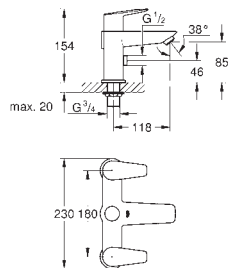

25 217 001   Chrome   4005176556661

BauEdge
Two-handled Bath/Shower mixer 1/2"
deck mounted
Ceramic valves 3/4", 90°
automatic diverter, lockable: bath/shower
integrated non-return valve
GROHE Long-Life Shine durable sparkling sheen
Min. recommended pressure 0.5 bar