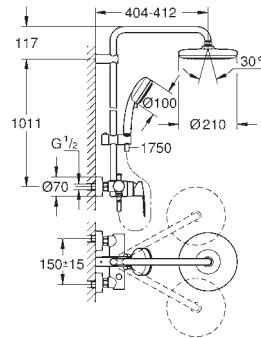

Tempesta Cosmopolitan System 210

Shower system with single lever for wall mounting

Consisting of:

horizontal swivable 390 mm projection shower arm

exposed single-lever shower mixer

with diverter

allows change between:

head shower Tempesta 210 (26 408)

Rain spray pattern

with ball joint

rotation angle $\pm 15^\circ$

hand shower Tempesta Cosmopolitan 100 (27 571 001)

2 spray patterns:

Rain, Jet

adjustable height via gliding element

Rotaflex shower hose 1750 mm 1/2" x 1/2" (28 410)

GROHE SilkMove 46 mm ceramic cartridge

GROHE DreamSpray perfect spray pattern

GROHE Long-Life Shine durable sparkling sheen

SpeedClean anti-limescale system

Inner WaterGuide for a longer life

TwistStop preventing the hose from twisting

suitable for instantaneous heaters from 18 kW/h

minimum flow rate 7 l/min.