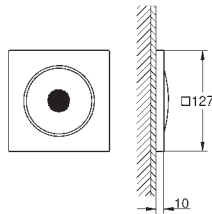

36 473 000 Chrome 4005176758737

**Rainshower F-digital Deluxe
Sound set**

127 x 127 mm per module
full range stereo speaker
Consisting of:
2 speakers with plug connections
waterproof & corrosion protected
GROHE Long-Life Shine durable sparkling sheen
requires rough-in set (29 413 000), F-digital Deluxe base unit box (26 864 000 or 36 476 000), Bluetooth unit (36 475 000) and various cable connections – all to be ordered separately due to installation situation
For detailed planning and product information please contact your local GROHE Customer Service.