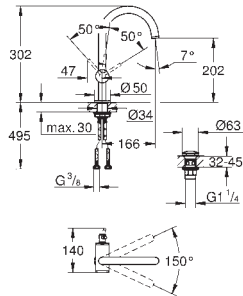

Ref. No.	Colour	EAN
24 362 000	Chrome	4005176760846
24 362 DC0	supersteel	4005176760877
24 362 GL0	cool sunrise	4005176760884
24 362 DA0	warm sunset	4005176760860
24 362 AL0	brushed hard graphite	4005176760853

Atrio
Single-lever basin mixer 1/2"
L-Size
monobloc installation
28 mm ceramic cartridge
with **GROHE SilkMove**
with temperature limiter
GROHE Long-Life Shine durable sparkling sheen
GROHE EcoJoy 5.7 l/min laminar mousseur
swivel tubular C-spout with mousseur
stop limiter
Push-open waste set 1 1/4"
flexible connection hoses