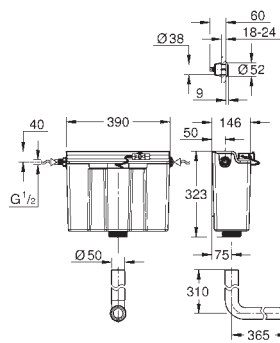

Concealed flushing cistern
6 l / 3 l
Dual Flush
min. recommended pressure 0.2 bar
mechanical round push button actuation Ø 50 mm with Eco button
mechanical actuation from front, top, left or right
for walls 18 -24 mm thickness
bowden cable 0.5 m length
for more flexibility in push button position
fixing brackets
flush pipe
WC inlet connector
GROHE Long-Life Shine durable sparkling sheen
GROHE Water Saving - Less water, perfect flow

39 056 000   Chrome   4005176936302

Round push button actuation Ø 50 mm with Eco button
in combination with bath furniture
for combination with flushing cistern 39 053 000 & 39 054 000
for walls 18 -24 mm thickness
GROHE Long-Life Shine durable sparkling sheen