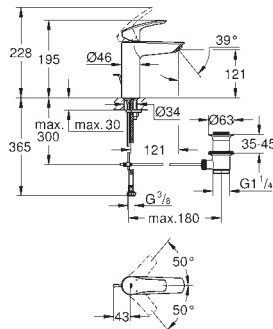

23 924 003 Chrome 4005176613265

ditto, smooth body with push-open pop-up waste set 1 1/4"

32 154 003 Chrome 4005176613258

ditto, smooth body

24 192 003 Chrome 4005176723964

Eurosmart
Basin mixer 1/2"
S-Size
Cradle to Cradle Certified Gold
monobloc installation
metal lever
GROHE SilkMove Energy Saving 28 mm ceramic cartridge
with energy saving function via cold start
with temperature limiter
GROHE Long-Life Shine durable sparkling sheen
Lead and Nickel Free Inner Water Ways
GROHE Water Saving mousseur 5.7 l/min
GROHE FastFixation installation system
smooth body
flexible connection hoses
professional edition