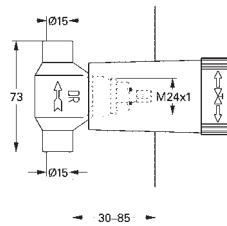

GROHE COSTA L

	Ref. No.	Colour	EAN
	29 800 000		4005176504839
	Concealed stop-valve, 1/2" pre-assembled headpart 1/2" short spindle protection sleeve threaded union 1/2" DR-brass		
	29 802 000		4005176504853
	ditto, 3/4", pre-assembled headpart 3/4", thread union 3/4"		
	29 805 000		4005176504884
	ditto, 1", pre-assembled headpart 1", thread union 1"		
	29 801 000		4005176504846
	Concealed stop-valve, 1/2" pre-assembled headpart 1/2" short spindle protection sleeve soldered connection Ø15 mm DR-brass		
	29 804 000		4005176504877
	ditto, soldered connection Ø 22 mm