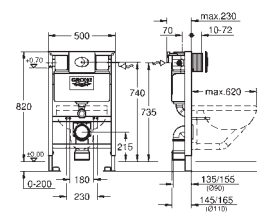

Rapid SL
3-in-1 set for WC, 0.82 m installation height
with flushing cistern 6 - 3 l
Consisting of:
Rapid SL element for WC (38 526 000)
Skate Air flush plate, chrome, horizontal installation (38 506 000)
front wall brackets (38 558 00M)

38 773 000   Chrome   4005176850288