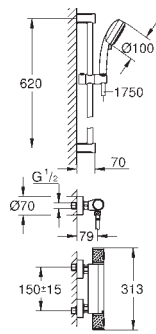

GROHE GROHTHERM 1000 PERFORMANCE

Ref. No. Colour EAN

34 838 000 Chrome 4005176698767

Grotherm 1000 Performance
Thermostatic shower mixer 1/2" with shower set
Consisting of:
Grotherm 1000 Performance thermostatic shower mixer 1/2" (34 832)
Tempesta Cosmopolitan 100 shower set, 2 sprays, 600 mm (27 578 002)
professional edition

47 175 000 4005176803895

GROHE TurboStat cartridge 1/2"
for reversed inlets (hot water right)
fits Grotherm 800, Grotherm 800 Cosmopolitan, Grotherm 1000 Performance,
Grotherm 1000, Grotherm Cube, Grotherm 2000, Grotherm 3000 and
Grotherm SmartControl exposed thermostats
service solution, does not comply with EN1111
Note: CoolTouch-function is omitted after
being installed in exposed fittings