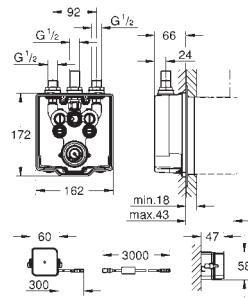

GROHE EUROSMART COSMOPOLITAN E

Ref. No. Colour EAN

36 459 000 4005176576188

Eurosmart Cosmopolitan E Concealed control unit

for shower
with integrated thermostatic mixer
suitable for infra-red set 36 456 000
2 stop valves
non-return valves with filters
connection housing for power supply
with transformer 100-240 V AC, 50-60 Hz, 6.75 V DC
allows for waterproofing of wall construction surrounding the concealed body
with sealing sleeve