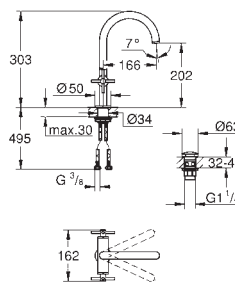

21 144 000	Chrome	4005176763267
21 144 DC0	supersteel	4005176763298
21 144 GL0	cool sunrise	4005176763304
21 144 DA0	warm sunset	4005176763281
21 144 AL0	brushed hard graphite	4005176763274

Atrio
Basin mixer, 1/2" L-Size
ceramic headparts 1/2", 90°
GROHE Long-Life Shine durable sparkling sheen
GROHE EcoJoy 5.7 l/min laminar mousseur
rapid installation system
swivel tubular spout with mousseur and stop limiter
Push-open waste set 1 1/4"
flexible connection hoses
with cross handles
Two different sets of caps included. One set with „H" and „C" marking, one set without marking.