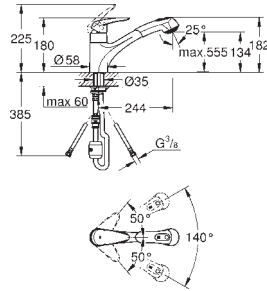

GROHE EURODISC

Ref. No. Colour EAN

32 257 001 **Chrome** **4005176834165**

Eurodisc
Single-lever sink mixer 1/2"
low spout
monobloc installation
GROHE Long-Life Shine finish
GROHE SilkMove 35 mm ceramic cartridge
pull-out dual spray
diverter: mousseur/shower jet
adjustable flow rate limiter
swivel cast spout
swivel area 140°
flexible connection hoses
rapid installation system