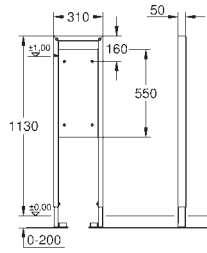

GROHE RAPID SL FOR THE DISABLED

Ref. No.

Colour

EAN

38 559 001

4005176863776

Rapid SL

Fixing element, 1.13 m installation height

to fix **support** for the disabled

0.31 m wide

powder coated steel frame

waterproof plywood

for on-the-wall installation please order wall brackets 38 558 00M (sold separately)