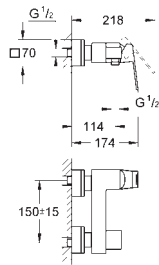

Eurocube
Single-lever shower mixer 1/2"
wall mounted
metal lever
GROHE SilkMove 46 mm ceramic cartridge
GROHE Long-Life Shine durable sparkling sheen
adjustable flow rate limiter
shower bottom outlet 1/2" with
integrated non return-valve
covered S-unions
protected against backflow

34 488 000 Chrome 4005176940620