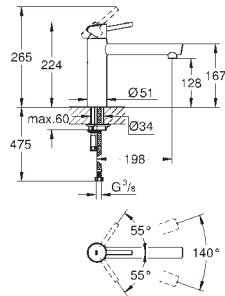

GROHE CONCETTO

Ref. No.	Colour	EAN
31 128 001	Chrome	4005176886737
31 128 DC1	supersteel	4005176891007

Concetto
Single-lever sink mixer 1/2"
medium spout
monobloc installation
GROHE Long-Life Shine finish
GROHE SilkMove 35 mm ceramic cartridge
mousseur
adjustable flow rate limiter
swivel cast spout
swivel area 140°
flexible connection hoses
rapid installation system