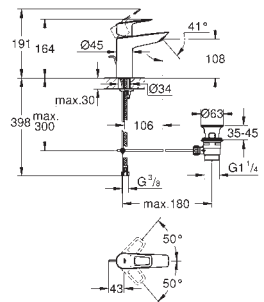

BauLoop
Basin mixer 1/2"
M-Size
monobloc installation
metal lever
GROHE Long-Life 28 mm ceramic cartridge
with temperature limiter
GROHE Long-Life Shine durable sparkling sheen
Lead and Nickel Free Inner Water Ways
GROHE Water Saving mousseur 5.7 l/min
rapid installation system
plastic pop-up waste set 1 1/4"
flexible connection hoses
professional edition