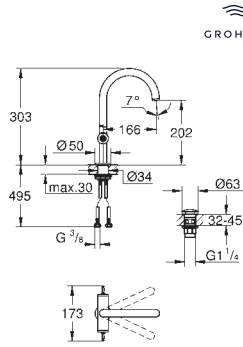

GROHE SPA

ATRIO PRIVATE COLLECTION

SPA BATH
TAPS

Ref. No.	Colour	EAN
21 134 000	Chrome	4005176499067
21 134 DC0	supersteel	4005176510915
21 134 GL0	cool sunrise	4005176510854
21 134 DA0	warm sunset	4005176510939
21 134 AL0	brushed hard graphite	4005176510977

Atrio Private Collection
Basin mixer, 1/2"
L-Size
ceramic headparts 1/2", 90°
GROHE Long-Life Shine durable sparkling sheen
GROHE EcoJoy 5.7 l/min laminar mousseur
rapid installation system
swivel tubular spout with mousseur and stop limiter
Push-open waste set 1 1/4"
flexible connection hoses
for stick handles
to be combined with stick sets 48 458, 48 459 or 48 646, please order separately