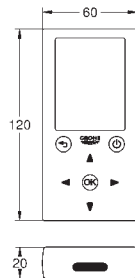

GROHE BLUETOOTH MONITORING

Ref. No.

Colour

EAN

36 407 001

4005176368974

Remote control

for all GROHE one eye infra-red products
as of 06/2015 and GROHE Blue Home until 12/2018

monitoring

consumption and usage data
thermal disinfection cycles (infrared mixers)
auto flush cycles (infrared mixers)
cleaning mode cycles (GROHE Blue Home)
filter and CO₂ capacity (GROHE Blue Home)

configuration

cleaning mode activation
thermal disinfection (infrared mixers)
detection range (infrared mixers)
shut off delay (infrared mixers)
auto flush (infrared mixers)
filter capacity (GROHE Blue Home)

service

send and save profile
reset to factory or user settings
service details
demo mode
error codes (GROHE Blue Home)
3 x 1.5 V DC (AAA) battery supply