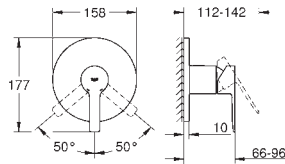

Ref. No.	Colour	EAN
33 850 001	Chrome	4005176409196

Lineare
Single-lever bath/shower mixer 1/2"
 wall mounted
 metal lever
GROHE SilkMove 35 mm ceramic cartridge
 with temperature limiter
GROHE Long-Life Shine durable sparkling sheen
 automatic diverter: bath/shower
 mousseur
 shower outlet 1/2"
 integrated non-return valve
 covered S-unions
 protected against backflow
 with shower set
 Consisting of:
 hand shower Sena Stick (26 465)
 wall shower holder Tempesta 100
 Cosmopolitan (27 594 000)
 Silverflex shower hose 1.500 mm (28 364)