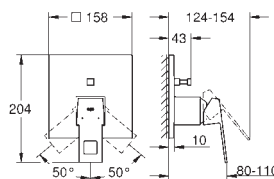

24 062 000	Chrome	4005176465697

Eurocube
Single-lever mixer with 2-way diverter
set for final installation for
GROHE Rapido SmartBox 35 600/35 604
GROHE SilkMove 46 mm ceramic cartridge
wall escutcheon with **GROHE FastFixation**
(covered escutcheon- and shaft sealing, covered fixing)
metal escutcheon, retroactively 6° adjustable
metal lever
automatic 2-way diverter
flow performance:
outlet B = 27 l/min, outlet C = 27 l/min
without roughing-in-set

35 604 000	4005176698774

GROHE Rapido SmartBox universal rough-in box for concealed installation