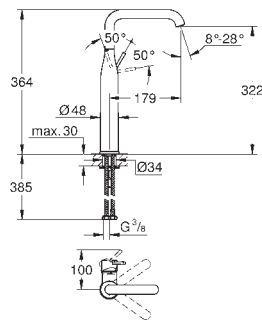

GROHE ESSENCE

Ref. No.	Colour	EAN
24 170 KF1	phantom black	4005176782374

Essence
Basin mixer 1/2"
XL-Size
monobloc installation
metal lever
28 mm ceramic cartridge
with **GROHE SilkMove**
with temperature limiter
GROHE Long-Life Shine finish
GROHE Water Saving mousseur 5.7 l/min
GROHE AquaGuide adjustable mousseur
GROHE FastFixation Plus installation system
swivel spout with mousseur
and stop limiter
smooth body
flexible connection hoses

36 445 000	Chrome	4005176415678
36 445 DC0	supersteel	4005176686542
36 445 GL0	cool sunrise	4005176686559
36 445 GN0	brushed cool sunrise	4005176686566
36 445 DA0	warm sunset	4005176686573
36 445 DL0	brushed warm sunset	4005176686788
36 445 A00	hard graphite	4005176686795
36 445 AL0	brushed hard graphite	4005176686801