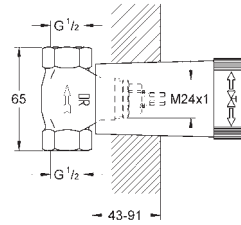

29 032 000 4005176845277

Concealed valve
pre-assembled headpart 1/2"
threaded union 1/2"
installation depth adjustable
43 - 91 mm
DR-brass

	Ref. No.	Colour	EAN
	40 278 001	Chrome	4005176531545
	40 278 GN1	brushed cool sunrise	4005176531583
	40 278 DL1	brushed warm sunset	4005176531606
	40 278 A01	hard graphite	4005176531613
	Allure Glass/soap dish holder fits glass 40 882 000 or soap dispenser 40 306 xx3 (please order separately) material: metal concealed fastening GROHE Long-Life Shine durable sparkling sheen		