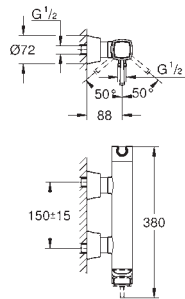

Grandera
Single-lever shower mixer 1/2"
wall mounted
GROHE SilkMove 46 mm ceramic cartridge
GROHE Long-Life Shine durable sparkling sheen
adjustable flow rate limiter
integrated hand shower holder
shower outlet 1/2"
integrated non-return valve
covered S-unions
protected against backflow

24 374 000   **Chrome**   4005176758263
24 374 IGO   **chrome/gold**   4005176758287