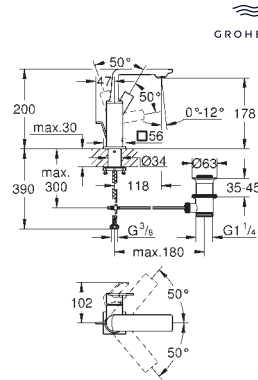

Ref. No.	Colour	EAN
32 757 001	Chrome	4005176498589
32 757 GN1	brushed cool sunrise	4005176499326
32 757 DL1	brushed warm sunset	4005176499340
32 757 A01	hard graphite	4005176499357

Allure
Basin mixer 1/2"
M-Size
monobloc installation
swivelling spout
28 mm ceramic cartridge
with **GROHE SilkMove**
GROHE Long-Life Shine durable sparkling sheen
GROHE Water Saving 5.7 l/min. flow limiter
GROHE FastFixation Plus installation system
GROHE AquaGuide adjustable slim air mousseur
pop-up waste set 1 1/4"
flexible connection hoses
temperature limiter