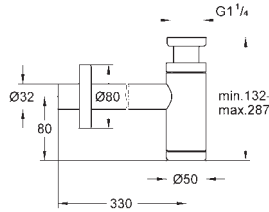

GROHE WASTE SETS AND TRAPS

	Ref. No.	Colour	EAN
	28 912 000	★ Chrome	4005176266751
	28 912 DC0	★ supersteel	4005176467905
	28 912 EN0	brushed nickel	4005176467837
	28 912 GN0	★ brushed cool sunrise	4005176467875
	28 912 DL0	★ brushed warm sunset	4005176467899
	28 912 AL0	★ brushed hard graphite	4005176467844
	Bottle trap, 1 1/4" for basins brass (screw-top for cleaning) large sliding escutcheon GROHE Long-Life Shine durable sparkling sheen