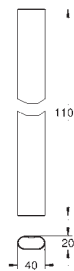

48 350 000   Chrome   4005176409868

**Rainshower SmartControl
Shower system pipe for retrofitting**

metal
shower pipe for retrofitting
15 cm longer than original shower system pipe
suitable for all Rainshower SmartControl shower systems
GROHE Long-Life Shine durable sparkling sheen
Note: longer pipe cannot be installed afterwards or rather
a mounted system cannot be modified to a longer pipe
useable with systems as of production date 04/2017, see TPI