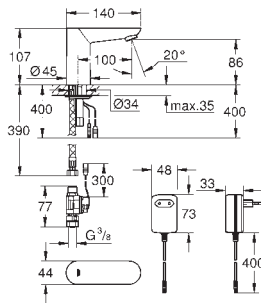

Euroeco Cosmopolitan E
Infra-red electronic basin tap 1/2"
with infrared sensor for bi-directional communication for monitoring, configuration and servicing for cold or premixed water
without power supply 36 338 000 (required)
GROHE Water Saving mousseur 5.7 l/min
flexible connection hoses
dirt strainers
solenoid valve
rapid installation system
7 pre-set programs
auto flush
thermal disinfection
cleaning mode
additional functions and precise settings
by remote control 36 407
CE approved
noise classification 1 in accordance with DIN4109
type of protection faucet IP 59K

36 272 000 Chrome 4005176893209