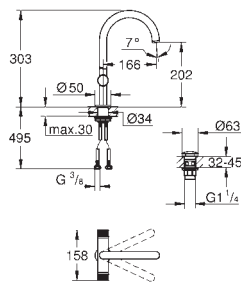

GROHE SPA

ATRIO PRIVATE COLLECTION

Ref. No.	Colour	EAN
21 138 000	Chrome	4005176499081
21 138 DC0	supersteel	4005176510557
21 138 GL0	cool sunrise	4005176510496
21 138 DA0	warm sunset	4005176510571
21 138 AL0	brushed hard graphite	4005176510618

Aerio Private Collection
Basin mixer, 1/2"
L-Size
ceramic headparts 1/2", 90°
GROHE Long-Life Shine durable sparkling sheen
GROHE EcoJoy 5.7 l/min laminar mousseur
rapid installation system
swivel tubular spout with mousseur and stop limiter
Push-open waste set 1 1/4"
flexible connection hoses
knobs with metal inlay
can be combined with 48 456 000 or 48 457 000