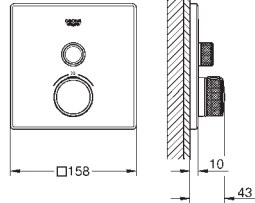

Ref. No.	Colour	EAN
29 123 000	Chrome	4005176413292
29 123 GN0	brushed cool sunrise	4005176558122
29 123 DL0	brushed warm sunset	4005176558092
29 123 A00	hard graphite	4005176558054
29 123 AL0	brushed hard graphite	4005176558061

Grohtherm SmartControl
Thermostat for concealed installation with one valve
set for final installation for
GROHE Rapido SmartBox 35 600/35 604
metal wall escutcheon with **GROHE FastFixation** (covered escutcheon and shaft sealing, covered fixing), retroactively 6° adjustable
GROHE Long-Life Shine durable sparkling sheen
GROHE SmartControl push for ON-OFF, turn for volume adjustment from GROHE Water Saving to full flow
exchangeable symbols
GROHE TurboStat compact cartridge with wax thermoelement
GROHE ProGrip with knurl structure
GROHE SafeStop safety button at 38°C (calibration required)
GROHE SafeStop Plus optional temperature limiter at 43°C or 46°C included
built-in non return valve and dirt strainers
without roughing-in-set
flow performance:
outlet A (to external shut-off) = 34 l/min
outlet B/C = 29 l/min

35 604 000 4005176698774
GROHE Rapido SmartBox universal rough-in box for concealed installation

29 124 000	Chrome	4005176413308
29 124 DC0	supersteel	4005176526329
29 124 GN0	brushed cool sunrise	4005176558207
29 124 DL0	brushed warm sunset	4005176558177
29 124 A00	hard graphite	4005176558139