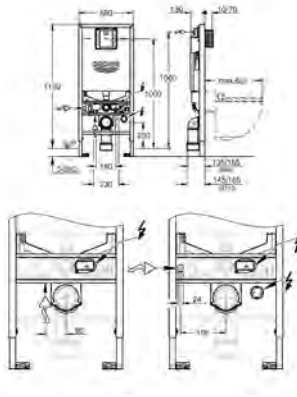

flushing cistern GDX, 6 l
with integrated power socket
ready for shower toilets (water)
small revision shaft for small flush plates
for on-the-wall installations or studded walls
powder coated steel frame, self-supporting
for dry-cladding, completely pre-assembled
with fixed connections
quick adjustment, lockable
fixing material
TUV approved
2 WC fixing bolts
fixing device for ceramic
distance of fixing bolts 180/230 mm
outlet bend Ø 90 mm
depth adjustable
reducer Ø 90/110 mm
inlet and outlet connecting set

flushing cistern GDX, 6 l, containing following features:

factory set 6 l and 3 l
pneumatic discharge valve offering 2 modes of operation: dual flush or single flush
water supply from right, back or top
low noise (group I acc. to German Noise Specification)
fully insulated against condensation
1/2" water supply connection including integrated angle valve and push fit flexible hose union
no tools required for the installation
of the inspection shaft incl. protection during construction phase
for vertical use

including flow manager
reduces flow of the flush
prevents overspill in rimless toilets
easy flow regulation via inspection shaft without removing the valves
for on-the-wall installation please order wall brackets 38 558 00M (sold separately)
for mounting of flush plates 156 x 197 mm please order revision shaft 66 791 000 (sold separately)