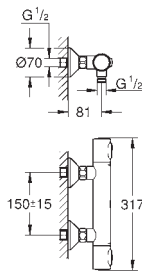

Grotherm 500
Thermostatic shower mixer 1/2"
wall mounted
GROHE Long-Life Shine durable sparkling sheen
GROHE SafeStop safety button at 38°C
(calibration required)
GROHE SafeStop Plus optional temperature limiter at 43°C included
GROHE thermostatic cartridge with wax thermoelement
integrated mixed water shut off
volume handle with **GROHE EcoButton**
headpart 90°
shower bottom outlet 1/2"
built-in non return valves
dirt strainers
protected against backflow
S-unions
metal escutcheon
GROHE Water Saving - Less water, perfect flow
professional edition

23 604 001 Chrome 4005176556593