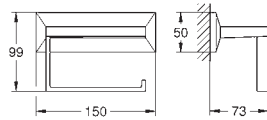

40 897 000	Chrome	4005176754357

Allure Brilliant
Robe hook
material: metal
concealed fastening
GROHE Long-Life Shine durable sparkling sheen

	Ref. No.	Colour	EAN