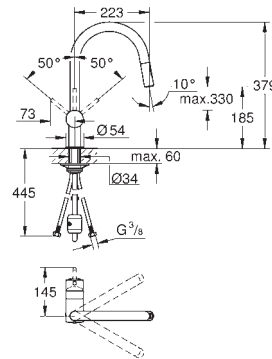

32 321 002	Chrome	4005176465109
32 321 DC2	supersteel	4005176465116
32 321 GN2	brushed cool sunrise	4005176618529
32 321 DA2	warm sunset	4005176488757
32 321 DL2	brushed warm sunset	4005176488764
32 321 A02	hard graphite	4005176488733
32 321 AL2	brushed hard graphite	4005176488740

Minta
Single-lever sink mixer 1/2"
C-spout
monobloc installation
GROHE Long-Life Shine durable sparkling sheen
GROHE SilkMove 46 mm ceramic cartridge
GROHE EasyDock guarantees easy retraction and smooth docking back to the starting position
pull-out dual spray
diverter: laminar spray/SpeedClean shower jet
adjustable flow rate limiter
swivel tubular spout
swivel area 360°
integrated non-return valve
protected against backflow
flexible connection hoses
rapid installation system
colours DA and A0 available until 31 march 2023