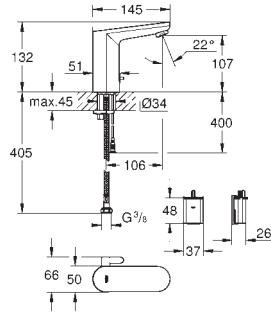

GROHE EUROSMART COSMOPOLITAN E

Ref. No. Colour EAN

36 327 002 Chrome 4005176695599

Eurosmart Cosmopolitan E

Infra-red electronic basin mixer 1/2" with mixing device and adjustable temperature limiter

with infrared sensor for bi-directional communication for monitoring, configuration and servicing
6V lithium battery, type CR-P2
battery lifetime approx. 7 years (150 actuations a day)

GROHE Water Saving mousseur 5.7 l/min
flexible connection hoses

non-return valve
dirt strainers
with integrated solenoid valve
external battery
rapid installation system
multistage battery status display
7 pre-set programs

auto flush
thermal disinfection
cleaning mode
additional functions and precise settings
by remote control 36 407
CE approved
noise classification 1 in accordance
with DIN4109
type of protection faucet IP 59
replaces 36 327 001

36 331 001 Chrome 4005176305795
ditto, with pop-up waste set 1 1/4"

36 422 001 Chrome 4005176695636

Eurosmart Cosmopolitan E

Infra-red electronic basin mixer 1/2" L-Size with mixing device and adjustable temperature limiter

with infrared sensor for bi-directional communication for monitoring, configuration and servicing
6V lithium battery, type CR-P2
battery lifetime approx. 7 years (150 actuations a day)

GROHE Long-Life Shine finish
GROHE Water Saving mousseur 5.7 l/min
flexible connection hoses

non-return valve
dirt strainers
with integrated solenoid valve
external battery
rapid installation system
multistage battery status display
7 pre-set programs

auto flush
thermal disinfection
cleaning mode
additional functions and precise settings
by remote control 36 407
CE approved
noise classification 1 in accordance
with DIN4109
type of protection faucet IP 59
replaces 36 422 000