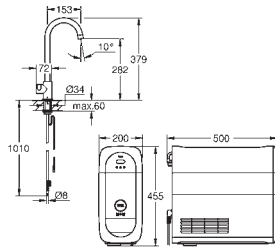

GROHE BLUE HOME

Ref. No.	Colour	EAN
31 498 001	Chrome	4005176454172
31 498 DC1	supersteel	4005176454189
31 498 DL1	brushed warm sunset	4005176489006
31 498 AL1	brushed hard graphite	4005176488986

GROHE Blue Home

C-spout starter kit with Mono tap

Consisting of:

GROHE Blue Home Mono tap with filter function
monobloc installation

C-spout

touch operated for 3 types of filtered and chilled water
still, medium, sparkling

GROHE Long-Life Shine finish

swivel tubular spout

swivel area 150°

GROHE Blue Home cooler

delivers 3 liters of chilled sparkling water per hour

180 Watt cooling unit, 230 V, 50 Hz

sound level in standby 44 dB(A)

type of protection IP 21

CE approved

requires ventilation holes in the bottom of the kitchen cabinet

software set-up and monitoring of filter and CO₂ capacity possible via GROHE Ondus app

with Bluetooth 4.0* and WIFI interface for wireless data communication

for Apple** and Android devices

Bluetooth range (max. 10 m) varies depending on materials used and walls between transmitter and receiver

adjustable for GROHE Blue filter S-Size, GROHE Blue activated

carbon filter and GROHE Blue magnesium + zinc filter

GROHE Blue filter S-Size, filter head with flexible

water hardness adjustment

for regions with water hardness of more than 9° dKH

for regions with water hardness below 9° dKH please order activated carbon filter 40 547 001

GROHE Blue 425 g CO₂ bottle

System requirements Apple

iPhone with iOS 12.0 or higher

System requirements Android

smart phone with Android 6.0 or higher

Mobile devices and GROHE Watersystems App*** are not included in delivery and have to be ordered separately via an authorised Apple store/store/iTunes or Google Play store.

* The Bluetooth word mark and logos are registered trademarks owned by Bluetooth SIG, Inc. and any use of such marks by Grohe AG is under license.

Other trademarks and trade names are those of their respective owners.

** Apple, the Apple logo, iPod, iPod Touch, iPhone and iTunes are trademarks of Apple Inc., registered in the U.S. and other countries. Apple is not responsible for the function of this device or its compliance with safety and regulatory standards.

*** Available for free via iTunes app or Google Play store.

This product includes an article which is declared as a hazardous substance.

Find more information in the safety data sheet. You can download the safety data at: www.grohe.com/safety-data-sheets/

to be equipped with a non-return valve EA approved by Belgaqua