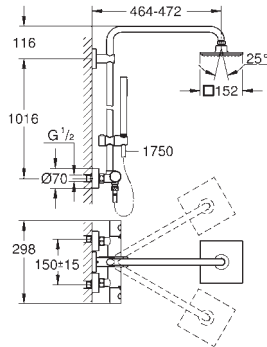

GROHE EUPHORIA SHOWER SYSTEM

Ref. No. Colour EAN

27 932 000 Chrome 4005176924231

Euphoria System 150
Shower system with thermostatic mixer for wall mounting
Consisting of:
horizontal swivable 450 mm projection shower arm
exposed thermostatic shower
with Aquadimmer function
allows change between:
head shower Euphoria Cube 150 (27 705 000)
Rain spray pattern
with ball joint
rotation angle $\pm 12^\circ$
hand shower Euphoria Cube Stick (27 698 000)
adjustable height via gliding element
Silverflex shower hose 1750 mm (28 388 000)
GROHE Water Saving 9.5 l/min flow limiter
GROHE TurboStat compact cartridge
with wax thermoelement
GROHE SafeStop safety button at 38°C
(calibration required)
GROHE SafeStop Plus optional temperature limiter at 43°C included
GROHE DreamSpray perfect spray pattern
GROHE Long-Life Shine durable sparkling sheen
SpeedClean anti-limescale system
Inner WaterGuide for a longer life
TwistStop preventing the hose from twisting
suitable for instantaneous heaters from 18 kW/h
minimum flow rate 7 l/min.
optional upgrade: **GROHE EasyReach** tray (26 362)

27 475 001 Chrome 4005176417863