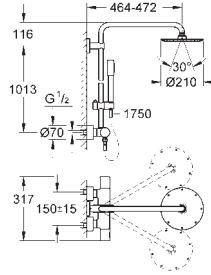

GROHE RAINSHOWER SYSTEM

Ref. No. Colour EAN

27 032 001 Chrome 4005176877155

Rainshower System 210
Shower system with thermostat for wall mounting
horizontal swivable 450 mm projection shower arm
exposed thermostatic shower
with Aquadimmer function
allows change between:
metal head shower Rainshower Cosmopolitan 210 (28 368 000)
with ball joint, rotation angle $\pm 15^\circ$
hand shower Sena Stick (28 034 000)
adjustable height via gliding element
(12 140 000)
metal shower hose 1750 mm (27 178)
GROHE TurboStat compact cartridge
with wax thermoelement
GROHE SafeStop safety button at 38°C
(calibration required)
GROHE SafeStop Plus optional temperature limiter at 43°C included
GROHE CoolTouch prevents scalding on hot surfaces
GROHE DreamSpray perfect spray pattern
GROHE Long-Life Shine durable sparkling sheen
SpeedClean anti-limescale system
Inner WaterGuide for a longer life
available until 31 march 2023

27 967 000 Chrome 4005176929670