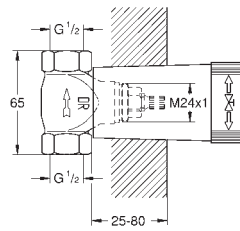

GROHE COSTA L

	Ref. No.	Colour	EAN
	29 800 000		4005176504839
	Concealed stop-valve, 1/2" pre-assembled headpart 1/2" short spindle protection sleeve threaded union 1/2" DR-brass		
	29 802 000		4005176504853
	ditto, 3/4", pre-assembled headpart 3/4", thread union 3/4"		
	29 805 000		4005176504884
	ditto, 1", pre-assembled headpart 1", thread union 1"		
	29 801 000		4005176504846
	Concealed stop-valve, 1/2" pre-assembled headpart 1/2" short spindle protection sleeve soldered connection Ø15 mm DR-brass		
	29 804 000		4005176504877
	ditto, soldered connection Ø 22 mm