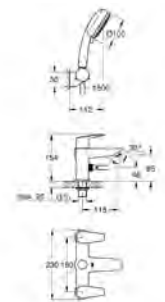

BauEdge
Two-handed Bath/Shower mixer 1/2"
deck mounted
Ceramic valves 3/4", 90°
automatic diverter, lockable: bath/shower
integrated non-return valve
GROHE Long-Life Shine durable sparkling sheen
Min. recommended pressure 0.5 bar
with shower set
Tempesta Cosmopolitan hand shower (26 130)
Tempesta shower holder (27 595)
Relaxaflex shower hose 1500 mm (28 161)