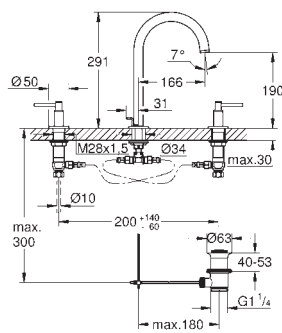

Ref. No.	Colour	EAN
20 649 000	Chrome	4005176762949
20 649 DC0	supersteel	4005176762987
20 649 GL0	cool sunrise	4005176762994
20 649 DA0	warm sunset	4005176762970
20 649 AL0	brushed hard graphite	4005176762963

Aerio
Three-hole basin mixer 1/2"
M-Size
ceramic headparts 1/2", 90°
GROHE Long-Life Shine durable sparkling sheen
GROHE EcoJoy 5.7 l/min laminar mousseur
swivel tubular spout with mousseur and stop limiter
pop-up waste set 1 1/4"
flexible connection hoses between spout and side valves
with lever handles
Two different sets of caps included. One set with „H“ and „C“ marking, one set without marking.