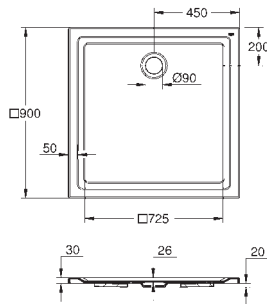

Acrylic shower tray 900 x 900
dimensions: 900 x 900 mm
depth: 30 mm
material: acrylic
diameter of waste outlet: 90 mm
recommended GROHE waste sets: 49 533 000 (vertical) and 49 534 000 (horizontal), sold separately
recommended installation material:
MEPA universal shower tray base unit BW 5 (# 150130) and wall rails for shower trays (# 190032)
or
MEPA mounting frame SF (# 150183)
rim sealing (# 180040)
recommended Poresta installation set # 17014408
recommended Schedel installation set SD 90081

39 302 000	alpine white	4005176346040