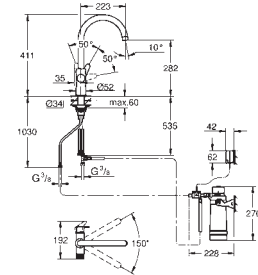

30 583 000 Chrome 4005176744921

30 583 DC0 supersteel 4005176744938

GROHE Blue Pure Eurosmart

Filter tap

Consisting of:

- GROHE Blue single-lever sink mixer with filter function
- monobloc installation
- U spout
- separate handle for filtered water
- 28 mm ceramic cartridge
- with GROHE SilkMove
- swivel tubular spout
- swivel area 150°
- separate inner water ways for filtered and non-filtered water
- flexible connection hoses