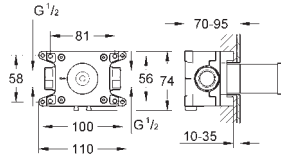

GROHE Rapido C Rough-in for single volume control for grid installation of Grohtherm Custom Shower system built-in box with removable protection cover waterproof membrane base for wall sealing for masonry and drywall installation fixing points for front and back wall body of DR brass pre-assembled ceramic headpart 3/4" connection threads 1/2" installation depth 70 - 95 mm

26 852 000 Chrome 4005176758492
26 852 IGO chrome/gold 4005176758515