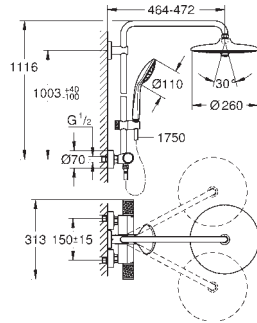

GROHE EUPHORIA SHOWER SYSTEM

Ref. No.	Colour	EAN
27 615 002	Chrome	4005176647970

Euphoria System 260
Shower system with thermostatic mixer for wall mounting
Consisting of:
horizontal swivable 450 mm projection shower arm
exposed thermostatic shower
with Aquadimmer function
allows change between:
head shower Euphoria 260 (26 457)
Rain, SmartRain, Jet
with ball joint
rotation angle $\pm 15^\circ$
hand shower Euphoria 110 Massage
(27 239 000)
3 spray patterns:
Rain, Massage, SmartRain
adjustable height via gliding element
Silverflex shower hose 1750 mm (28 388 000)
GROHE TurboStat compact cartridge
with wax thermoelement
GROHE SafeStop safety button at 38°C
(calibration required)
GROHE SafeStop Plus optional temperature limiter at 43°C included
GROHE CoolTouch prevents scalding on hot surfaces
GROHE ProGrip with knurl structure
GROHE DreamSpray perfect spray pattern
GROHE Long-Life Shine durable sparkling sheen
GROHE SprayDimmer (Stepless
flow rate reduction)
GROHE Water Saving 9.5 l/min flow limiter
GROHE FastFixation upper bracket adjustable
Inner WaterGuide for a longer life
SpeedClean anti-limescale system
TwistStop preventing the hose from twisting
suitable for instantaneous heaters from 18 kW/h
minimum flow rate 7 l/min.
optional upgrade: **GROHE EasyReach** tray (26 362)
professional edition

27 475 002	Chrome	4005176647840