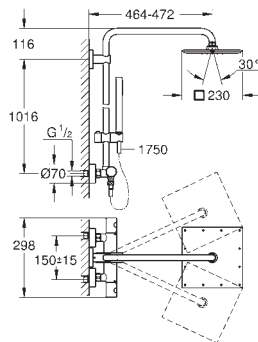

Euphoria System 230
Shower system with thermostat for wall mounting
Consisting of:
horizontal swivable 450 mm projection shower arm
exposed thermostatic shower
with Aquadimmer function
allows change between:
head shower 230 (27 479 000)
material: metal
Rain spray pattern
with ball joint
rotation angle $\pm 15^\circ$
hand shower Euphoria Cube Stick (27 698 000)
adjustable height via gliding element
(12 140 000)
Silverflex shower hose 1750 mm (28 388 000)
GROHE TurboStat compact cartridge
with wax thermoelement
GROHE SafeStop safety button at 38°C
(calibration required)
GROHE SafeStop Plus optional temperature limiter at 43°C included
GROHE DreamSpray perfect spray pattern
GROHE Long-Life Shine durable sparkling sheen
SpeedClean anti-limescale system
Inner WaterGuide for a longer life
TwistStop preventing the hose from twisting
GROHE MetalGrip ergonomically shaped metal handles
suitable for instantaneous heaters from 18 kW/h
minimum flow rate 7 l/min.
optional upgrade: **GROHE EasyReach** tray (26 362)

SHOWERS