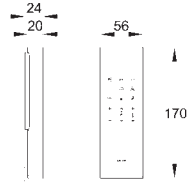

GROHE Sensia Arena
Remote control
for 39 354 SH0 and 39 354 SH1
for Sensia Arena shower toilet system, wall hung
including wall holder