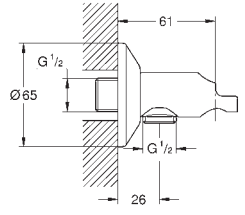

Ref. No.	Colour	EAN
	  26 841 000	Chrome	4005176754241
	Rainshower Aqua Wall holder set with self-closing angle valve, 1 spray Consisting of: hand shower with trigger control (26 839) valve with integrated shower holder (26 842) Silverflex Long-Life shower hose 1250 mm (26 335) GROHE Long-Life Shine durable sparkling sheen SpeedClean anti-limescale system TwistStop preventing the hose from twisting Min. recommended pressure 0.5 bar Please refer to local norms regarding installation.		
	  26 840 000	Chrome	4005176754234
	Rainshower Aqua Wall holder set with angle valve 1 spray Consisting of: hand shower with trigger control (26 839) valve with integrated shower holder (26 842) Silverflex Long-Life shower hose 1250 mm (26 335) GROHE Long-Life Shine durable sparkling sheen SpeedClean anti-limescale system TwistStop preventing the hose from twisting Please refer to local norms regarding installation.		
	  26 839 000	Chrome	4005176754227
	Rainshower Aqua Hand shower 1 spray with trigger control material: metal GROHE Long-Life Shine durable sparkling sheen SpeedClean anti-limescale system Universal Mounting System. Fits all standard shower hoses Min. recommended pressure 0.5 bar Please refer to local norms regarding installation.		
	  26 842 000	Chrome	4005176754258
	Rainshower Aqua Valve with wall shower holder escutcheon connection thread 1/2" GROHE Long-Life Shine durable sparkling sheen Please refer to local norms regarding installation.