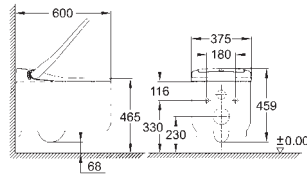

GROHE Hygiene GROHE antibacterial glazing (SIAA Kokin Japanese standard compliant) and non-stick coating ceramic appliance with Aquaceramics technology

GROHE power flush: rimless wash down jet WC with GROHE Triple Vortex flushing technology

GROHE Skin Clean:

2 dedicated adjustable spray arms (1 for anal area, 1 for lady spray)

separate water way for lady spray

oscillating spray (automatic forward and reverse motion of the spray)

pulsating spray for massage

adjustable spray intensity

automatic pre- and post-rinsing of spray nozzle with fresh water

integrated instant heater provides unlimited warm water

adjustable temperature

Additional functions

warm air dryer with adjustable temperature

odor extraction with filter

PlasmaCluster function - ion technology

descaling function

Duroplast WC seat and lid with automatic opening/close function

soft close

infra-red user detection

seat control operation

power switch

inside bowl night light

hidden water supply and power supply connection

remote control

smart phone app for iOS and Android

includes:

manual remote controller with wall-mounted holder

active carbon filter for odour absorption

water supply connection set for concealed cistern

nozzle guard

pressure 0.05 - 1 MPa (0.5 - 10 bar)

nominal voltage 220-240 V AC

main frequency 50-60 Hz

type of protection IPX4

complies with EN 1717

CE approved