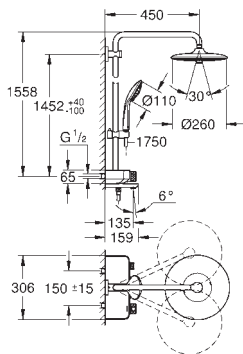

Euphoria SmartControl System 260 Mono Shower system with bath thermostat for wall mounting

Consisting of:
horizontal swivable 450 mm projection shower arm
upper bracket adjustable for minimal adaption to existing drilling holes
exposed SmartControl bath thermostat
allows change between:
head shower Euphoria 260 (26 455)
3 spray patterns:
Rain, SmartRain, Jet
with ball joint
rotation angle $\pm 15^\circ$
bath inlet
hand shower Euphoria 110 Massage, spray plate white (27 221 001)
3 spray patterns:
Rain, SmartRain, Massage
adjustable height via gliding element
Silverflex shower hose 1750 mm (28 388 000)
GROHE DreamSpray perfect spray pattern
GROHE Long-Life Shine durable sparkling sheen
GROHE CoolTouch prevents scalding on hot surfaces
GROHE TurboStat compact cartridge
with wax thermoelement
GROHE ProGrip with knurl structure
GROHE Water Saving - Less water, perfect flow
- GROHE SafeStop at 38°C
GROHE SafeStop Plus optional temperature limiter at 43°C included
GROHE SmartControl push for ON-OFF, turn for volume adjustment from
GROHE Water Saving to full flow
integrated **GROHE EasyReach** shower tray
SpeedClean anti-limescale system
Inner WaterGuide for a longer life
TwistStop preventing the hose from twisting
suitable for instantaneous heaters from 18 kW/h
minimum flow rate 7 l/min.