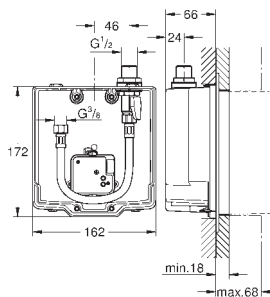

36 336 001

4005176991769

**Eurosmart Cosmopolitan E
Concealed mounting box**

with integrated pre-adjustable

thermostatic mixer

wall installation

suitable for IR-sets for final installation

2 stop valves

non-return valve

suitable for

36 410 000, 36 334 SD0, 36 335 SD0, 36 273 000

allows for waterproofing of wall construction surrounding the concealed body

with sealing sleeve