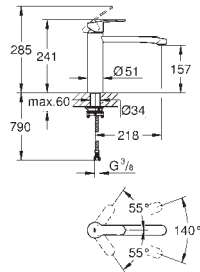

31 159 002 Chrome 4005176888106

Eurostyle Cosmopolitan
Single-lever sink mixer 1/2"
for installation in front of window
medium spout
monobloc installation
GROHE Long-Life Shine finish
GROHE SilkMove 35 mm ceramic cartridge
mousseur
adjustable flow rate limiter
swivel tubular spout
swivel area 140°
non-removable socket height: 30 mm
flexible connection hoses
available until 31 march 2023