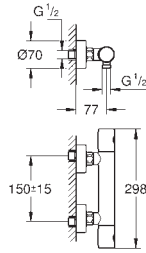

GROHE GROHTHERM 800 COSMOPOLITAN

Ref. No.	Colour	EAN
34 765 000	Chrome	4005176612022
Grohtherm 800 Cosmopolitan Thermostatic shower mixer 1/2" wall mounted GROHE Long-Life Shine durable sparkling sheen GROHE MetalGrip ergonomically shaped metal handles GROHE SafeStop safety button at 38°C (calibration required) GROHE SafeStop Plus optional temperature limiter at 43°C included GROHE TurboStat compact cartridge with wax thermoelement integrated mixed water shut off volume handle with GROHE EcoButton (economy button with individually adjustable economy stop) ceramic headpart 1/2", 180° shower bottom outlet 1/2" built-in non return valves dirt strainers protected against backflow S-unions metal escutcheon GROHE Water Saving - Less water, perfect flow