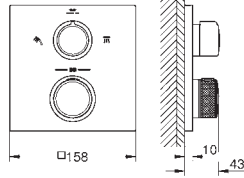

Ref. No. Colour EAN

29 181 002	Chrome	4005176558993
29 181 GN2	brushed cool sunrise	4005176559037
29 181 DL2	brushed warm sunset	4005176559051
29 181 A02	hard graphite	4005176559068

Allure
Thermostat for concealed installation with 2-way diverter head shower/hand shower

set for final installation for
GROHE Rapido SmartBox 35 600/35 604

GROHE TurboStat compact cartridge
with wax thermoelement

GROHE Long-Life Shine durable sparkling sheen
wall escutcheon with **GROHE FastFixation**
(covered escutcheon- and shaft sealing, covered fixing)
metal escutcheon, retroactively 6° adjustable
printed head and hand shower symbol

GROHE SafeStop safety button at 38°C
(calibration required)

GROHE SafeStop Plus optional temperature limiter at 43°C or 46°C included

GROHE AquaDimmer, integrated shut off/diverter valve

flow performance:

outlet B = 27 l/min

outlet C = 30 l/min

without roughing-in-set

35 604 000 **4005176698774**
GROHE Rapido SmartBox universal rough-in box for concealed installation

19 446 002	Chrome	4005176512797
19 446 GN2	brushed cool sunrise	4005176512612
19 446 DL2	brushed warm sunset	4005176512674
19 446 A02	hard graphite	4005176512773