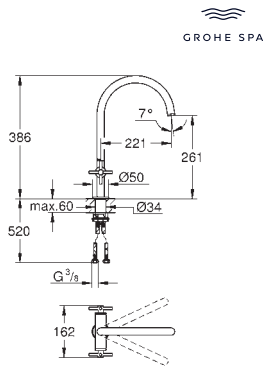

Ref. No.	Colour	EAN
30 609 000	Chrome	4005176762208
30 609 DC0	supersteel	4005176760839
30 609 AL0	brushed hard graphite	4005176760822

Atrio
Two handle sink mixer 1/2"
C-spout
monobloc installation
GROHE Long-Life Shine durable sparkling sheen
ceramic headparts 1/2", 90°
selectable swivel area : 0° / 150° / 360°
flexible connection hoses
rapid installation system
mousseur

30 362 000	Chrome	4005176496479
30 362 DC0	supersteel	4005176496486
30 362 AL0	brushed hard graphite	4005176497292

available until 30 September 2023, will be replaced by 30 609