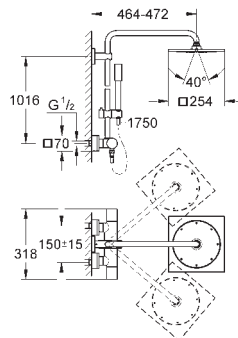

Rainshower F-series System 10"
Shower system with thermostat for wall mounting
horizontal swivable 450 mm projection shower arm
exposed thermostatic shower
with Aquadimmer function
allows change between:
head shower Rainshower F-Series 10" (27 271 000)
material: metal
with ball joint, rotation angle $\pm 20^\circ$
hand shower Sena Stick (28 034 000)
adjustable height via gliding element
(12 140 000)
GROHE TurboStat compact cartridge
with wax thermoelement
GROHE SafeStop safety button at 38°C
(calibration required)
GROHE SafeStop Plus optional temperature limiter at 43°C included
metal shower hose 1750 mm (28 025)
GROHE CoolTouch
GROHE DreamSpray perfect spray pattern
GROHE Long-Life Shine durable sparkling sheen
Inner WaterGuide for a longer life
minimum flow rate 7 l/min.