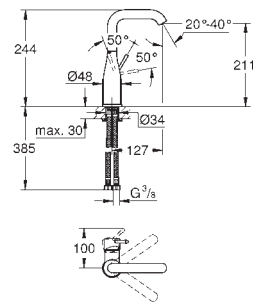

24 177 KF1 phantom black 4005176782350

Essence
Single-lever basin mixer 1/2"
L-Size
monobloc installation
metal lever
28 mm ceramic cartridge
with **GROHE SilkMove**
with temperature limiter
GROHE Long-Life Shine finish
GROHE Water Saving mousseur 5.7 l/min
GROHE AquaGuide adjustable mousseur
GROHE FastFixation Plus installation system
swivel spout with mousseur
and stop limiter
smooth body
flexible connection hoses
professional edition