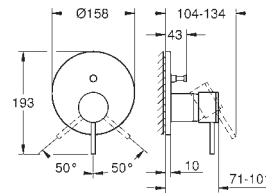

Ref. No.	Colour	EAN
24 355 000	Chrome	4005176762079
24 355 DC0	supersteel	4005176761638
24 355 GL0	cool sunrise	4005176761645
24 355 DA0	warm sunset	4005176761621
24 355 AL0	brushed hard graphite	4005176761614

Aerio
Single-lever mixer with 2-way diverter
set for final installation for
GROHE Rapido SmartBox 35 600/35 604
GROHE SilkMove 46 mm ceramic cartridge
GROHE Long-Life Shine durable sparkling sheen
wall escutcheon with **GROHE FastFixation**
(covered escutcheon- and shaft sealing, covered fixing)
metal escutcheon, retroactively 6° adjustable
metal lever
automatic 2-way diverter
flow performance:
outlet B = 27 l/min, outlet C = 27 l/min
without roughing-in-set

35 604 000 **4005176698774**
GROHE Rapido SmartBox universal rough-in box for concealed installation