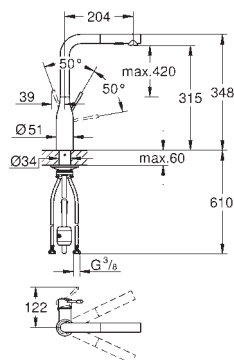

30 504 000	Chrome	4005176695704
30 504 DC0	supersteel	4005176720130
30 504 GL0	cool sunrise	4005176720154
30 504 GN0	brushed cool sunrise	4005176720161
30 504 DA0	warm sunset	4005176720123
30 504 DL0	brushed warm sunset	4005176720147
30 504 A00	hard graphite	4005176720109
30 504 AL0	brushed hard graphite	4005176720116

Essence
Single-lever sink mixer 1/2"
high spout
monobloc installation
GROHE Long-Life Shine durable sparkling sheen
28 mm ceramic cartridge
with **GROHE SilkMove**
flow strainer
pull-out dual spray control - switches between regular flow and spray
diverter: laminar spray/SpeedClean shower jet
automatic return to laminar spray
metal spray
swivel tubular spout
swivel area 360°
integrated non-return valve
protected against backflow
flexible connection hoses
metal fixation set
integrated temperature limiter
professional edition
replaces Essence sink mixer 30 270 xx0