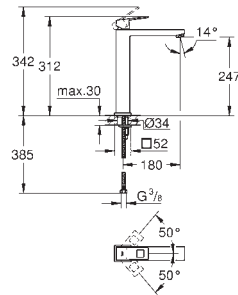

23 406 000	Chrome	4005176941658
23 406 DC0	supersteel	4005176524998
23 406 AL0	brushed hard graphite	4005176584671

Eurocube
Basin mixer 1/2"
XL-Size
monobloc installation
metal lever
for free-standing basins
28 mm ceramic cartridge
with **GROHE SilkMove**
temperature limiter
GROHE Long-Life Shine durable sparkling sheen
GROHE Water Saving SpeedClean mousseur 5.7 l/min
GROHE FastFixation Plus installation system
smooth body
flexible connection hoses