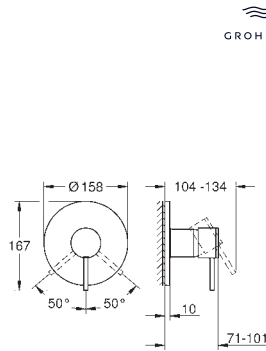

Ref. No.	Colour	EAN
24 354 000	Chrome	4005176762062
24 354 DC0	supersteel	4005176761591
24 354 GL0	cool sunrise	4005176761607
24 354 DA0	warm sunset	4005176761584
24 354 AL0	brushed hard graphite	4005176761577

Aerio
Single-lever shower mixer trim
set for final installation for
GROHE Rapido SmartBox 35 600/35 604
GROHE SilkMove 46 mm ceramic cartridge
GROHE Long-Life Shine durable sparkling sheen
wall escutcheon with **GROHE FastFixation**
(covered escutcheon- and shaft sealing, covered fixing)
metal escutcheon, retroactively 6° adjustable
metal lever
flow performance:
outlet B or C = 30 l/min
without roughing-in-set

35 604 000 **4005176698774**
GROHE Rapido SmartBox universal rough-in box for concealed installation