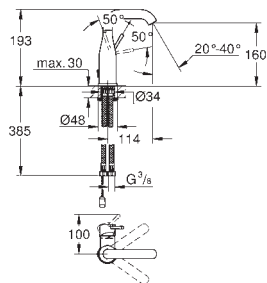

23 480 001 Chrome 4005176306921