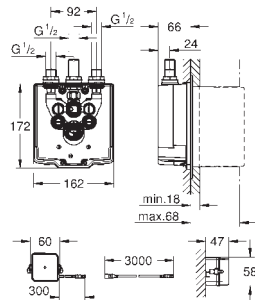

COMMERCIAL
FITTINGS

36 416 001	4005176595394

Eurosmart Cosmopolitan E
Concealed control unit
for shower
with integrated pre-adjustable
thermostatic mixer
suitable for infra-red set 36 415 000 and 36 463 000
2 stop valves
non-return valves with filters
connection housing for power supply
with transformer 100-240 V AC, 50-60 Hz, 6.75 V DC
allows for waterproofing of wall construction surrounding the concealed body
with sealing sleeve