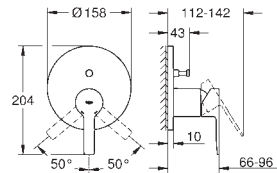

24 064 001	Chrome	4005176465710
24 064 DC1	supersteel	4005176465734
24 064 AL1	brushed hard graphite	4005176586255

Lineare
Single-lever mixer with 2-way diverter
set for final installation for
GROHE Rapido SmartBox 35 600/35 604
GROHE SilkMove 46 mm ceramic cartridge
GROHE Long-Life Shine durable sparkling sheen
wall escutcheon with **GROHE FastFixation**
(covered escutcheon- and shaft sealing, covered fixing)
metal escutcheon, retroactively 6° adjustable
metal lever
automatic 2-way diverter
flow performance:
outlet B = 27 l/min, outlet C = 27 l/min
without roughing-in-set

35 604 000 4005176698774
GROHE Rapido SmartBox universal rough-in box for concealed
installation