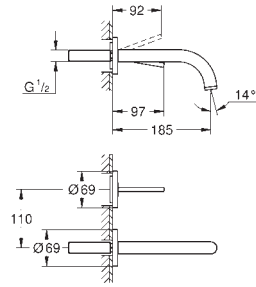

Ref. No.	Colour	EAN
29 410 000	Chrome	4005176762680
29 410 DC0	supersteel	4005176763427
29 410 GL0	cool sunrise	4005176763434
29 410 DA0	warm sunset	4005176763410
29 410 AL0	brushed hard graphite	4005176763403

Atrio
Two-hole basin mixer joystick
wall mounted
without concealed body
set for final installation for 23 429 000
GROHE FeatherControl Joystick cartridge
GROHE Long-Life Shine durable sparkling sheen
GROHE EcoJoy 5.7 l/min laminar mousseur
centre distance 110 mm
projection 185 mm

29 406 000	Chrome	4005176762727
29 406 DC0	supersteel	4005176762758
29 406 GL0	cool sunrise	4005176762765
29 406 DA0	warm sunset	4005176762741
29 406 AL0	brushed hard graphite	4005176762734

ditto, projection 221 mm