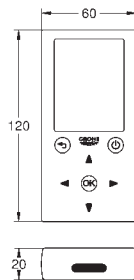

Remote control
for all GROHE one eye infra-red products
as of 06/2015 and GROHE Blue Home until 12/2018

monitoring
consumption and usage data
thermal disinfection cycles (infrared mixers)
auto flush cycles (infrared mixers)
cleaning mode cycles (GROHE Blue Home)
filter and CO₂ capacity (GROHE Blue Home)

configuration
cleaning mode activation
thermal disinfection (infrared mixers)
detection range (infrared mixers)
shut off delay (infrared mixers)
auto flush (infrared mixers)
filter capacity (GROHE Blue Home)

service
send and save profile
reset to factory or user settings
service details
demo mode
error codes (GROHE Blue Home)
3 x 1.5 V DC (AAA) battery supply

36 340 000 4005176911385