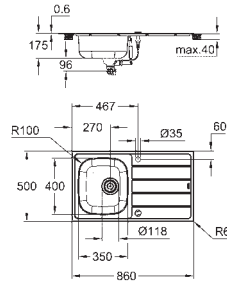

GROHE STAINLESS STEEL SINKS

Ref. No. Colour EAN

31 562 SD1 stainless steel 4005176623721

Bau

Kitchen sink and tap bundle

Consisting of:

K200 stainless steel sink with drainer (31 552 SD1)
mounting type: top mount

Bau Edge single lever sink mixer (31 367 001)

high spout

monobloc installation

GROHE Long-Life Shine durable sparkling sheen

GROHE Long-Life 28 mm ceramic cartridge

Lead and Nickel Free Inner Water Ways

mousseur

swivel tubular spout

swivel area 360°

flexible connection hoses

outer radius: R6 (topmount), inner bowl radius: R100

GROHE FastFixation installation system

accessories included: automatic waste fitting with rotary handle,

waste kit, basket strainer waste, mounting set

optional push to open excenter (40 986 SD0)

amount of fasteners included (top mount): 14

31 552 SD1 stainless steel

4005176623714

K200

Stainless Steel Sink with Drainer

model: K200 45-S 86/50 1.0 rev

mounting type: top mount

material: stainless steel AISI 304 (V2A)

material thickness: 0.6 mm

GROHE Long-Life Shine finish

finish: satin finish

GROHE Whisper

min. cabinet size: 450 mm

dimensions: 860 x 500 mm

1 bowl: 350 x 400 x 160 mm

outer radius: R6 (topmount), inner bowl radius: R100

GROHE FastFixation installation system

sink mountable left or right

cut-out (top mount): 842 x 482 mm

drilling holes: 2 x 35 mm

waste: Ø 3.5"/90 mm waste strainer with automatic waste fitting

accessories included: automatic waste fitting with rotary handle,

waste kit, basket strainer waste, mounting set

optional push to open excenter (40 986 SD0)

amount of fasteners included (top mount): 14