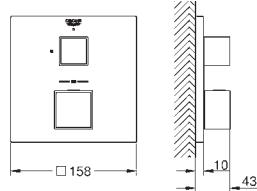

24 153 000	Chrome	4005176481178
24 153 DC0	supersteel	4005176574221
24 153 AL0	brushed hard graphite	4005176585593

Grotherm Cube
Thermostatic mixer for 1 outlet with shut off valve
set for final installation for
GROHE Rapido SmartBox 35 600/35 604
GROHE TurboStat compact cartridge
with wax thermoelement
GROHE Long-Life Shine durable sparkling sheen
wall escutcheon with **GROHE FastFixation**
(covered escutcheon- and shaft sealing, covered fixing)
metal escutcheon, retroactively 6° adjustable
GROHE SafeStop safety button at 38°C
(calibration required)
GROHE SafeStop Plus optional temperature limiter at 43°C or 46°C included
built-in non return valve
and dirt strainers
ceramic stop valve, 120°
flow performance:
outlet B = 27 l/min
outlet C = 30 l/min
without roughing-in-set

35 604 000 **4005176698774**
GROHE Rapido SmartBox universal rough-in box for concealed installation