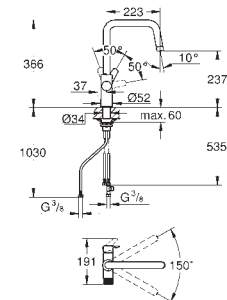

GROHE BLUE PURE

Ref. No. Colour EAN

30 580 000 Chrome 4005176744891

GROHE Blue Pure BauCurve

Filter tap

Consisting of:

- GROHE Blue single-lever sink mixer with filter function
- monobloc installation
- C-spout
- separate handle for filtered water
- 28 mm ceramic cartridge
- with GROHE SilkMove
- swivel tubular spout
- swivel area 150°
- separate inner water ways for filtered and non-filtered water
- flexible connection hoses

30 581 000 Chrome 4005176744907

GROHE Blue Pure BauCurve

Starter kit with S-Size filter

Consisting of:

- GROHE Blue single-lever sink mixer with filter function
- monobloc installation
- C-spout
- separate handle for filtered water
- 28 mm ceramic cartridge
- with GROHE SilkMove
- swivel tubular spout
- swivel area 150°
- separate inner water ways for filtered and non-filtered water
- flexible connection hoses
- GROHE Blue filter head
- GROHE Blue S-Size filter for water hardness reduction and premium taste
- Capacity 600 L at 20° dKH
- flow meter for filter lifetime measurement including 2 x AA batteries

30 582 000 Chrome 4005176744914

GROHE Blue Pure BauCurve

Starter kit with Ultrasafe filter

Consisting of:

- GROHE Blue single-lever sink mixer with filter function
- monobloc installation
- C-spout
- separate handle for filtered water
- 28 mm ceramic cartridge
- with GROHE SilkMove
- swivel tubular spout
- swivel area 150°
- separate inner water ways for filtered and non-filtered water
- flexible connection hoses
- GROHE Blue filter head
- GROHE Blue Ultrasafe filter retains microplastic > 1 µm, 99.999 % of bacteria and 99,5 % of lead
- reduces substances responsible for unpleasant taste and odour, e.g. chlorine
- filter capacity 3000 l, the filter must be replaced after 6 months of use
- flow meter for filter lifetime measurement including 2 x AA batteries

30 583 000 Chrome 4005176744921