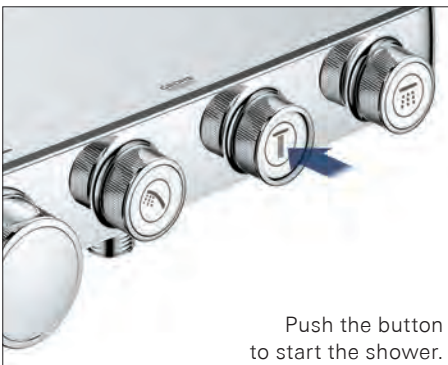

Push the button to start the shower.