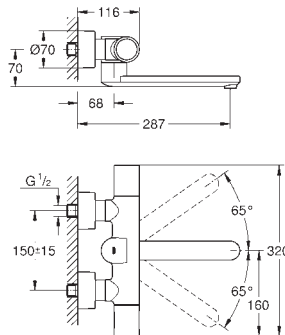

COMMERCIAL
FITTINGS

GROHE EUROSMART COSMOPOLITAN E

	Ref. No.	Colour	EAN
	36 386 001	Chrome	4005176311673
	<p>Eurosmart Cosmopolitan E Powerbox infra-red electronic basin mixer with mixing device and adjustable temperature limiter with infrared sensor for bi-directional communication for monitoring, configuration and servicing including Powerbox self-generating power system GROHE Water Saving 6.0 l/min mousseur including all flexible connection hoses non-return valve dirt strainer rapid installation system Powerbox power generator with water turbine internal energy saving unit with use of 60 s/24 h stand-by, 260 s/100 h stand-by with additional backup power 7 pre-set programs auto flush thermal disinfection cleaning mode additional functions and precise settings by remote control 36 407</p>		
	36 454 000	Chrome	4005176487774
	<p>Eurosmart Cosmopolitan E Special Infra-red electronic wall basin mixer with thermostatic temperature control with infrared sensor for bi-directional communication for monitoring, configuration and servicing 6V lithium battery, type CR-P2 battery lifetime approx. 7 years (150 actuations a day) activation by hand, deactivation automatically when leaving detection zone (hand-body detection mode) two additional detection modes adjustable (hand-hand or body-body) GROHE Long-Life Shine durable sparkling sheen GROHE CoolTouch laminar mousseur 9 l/min non-return valve dirt strainers GROHE SafetyPlus fixed temperature stop temperature scale handle with pre-adjustable safety stop between 35°C and 41°C (calibration required) metal temperature safety stop full unmixed hot or cold water in extreme handle position for legionella sampling swivel cast spout 219 mm projection 287 mm swivel range stop at 130°, lockable with S-unions, chrome nuts and covers self-sealing escutcheons multistage battery status display 7 pre-set programs auto flush thermal disinfection cleaning mode additional functions and precise settings by remote control 36 407 CE approved noise classification 1 in accordance with DIN4109</p>		
	36 455 000	Chrome	4005176487781
	ditto, projection 255 mm		