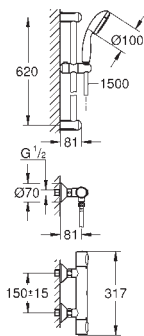

Grohtherm 500

Thermostatic shower mixer 1/2" with shower set for low pressure

Consisting of:

Grohtherm 500 thermostatic shower mixer 1/2" (34 793)

Tempesta 100 shower rail set 1 spray for low pressure, 620 mm rail

(27 214 + 28 161 + 27 523)

min. recommended pressure 0.5 bar to comply with EN1111