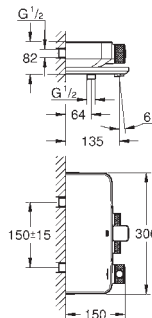

Grotherm SmartControl
Thermostatic bath/shower mixer 1/2"
wall mounted
GROHE CoolTouch prevents scalding on hot surfaces
GROHE Long-Life Shine durable sparkling sheen
GROHE SafeStop safety button at 38°C
(calibration required)
GROHE SafeStop Plus optional temperature limiter at 43°C included
GROHE TurboStat compact cartridge
with wax thermoelement
GROHE ProGrip with knurl structure
GROHE SmartControl push for ON-OFF, turn for volume adjustment from
GROHE Water Saving to full flow
integrated **GROHE EasyReach** shower tray
shower bottom outlet 1/2"
bath spout with mousseur
built-in non return valve
and dirt strainers
protected against backflow

33 547 003 Chrome 4005176529818