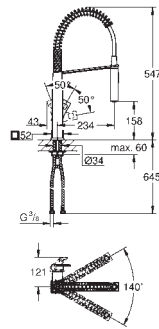

GROHE EUROCUBE

Ref. No. Colour EAN

31 395 000 Chrome 4005176304774
31 395 DC0 supersteel 4005176304767

Eurocube
Single-lever sink mixer 1/2"
monobloc installation
GROHE Long-Life Shine finish
28 mm ceramic cartridge
with **GROHE SilkMove**
diverter: mousseur/shower jet
automatic return to laminar spray
swivel spout
swivel area 140°
360° maneuverable spring arm
protected against backflow
flexible connection hoses
rapid installation system