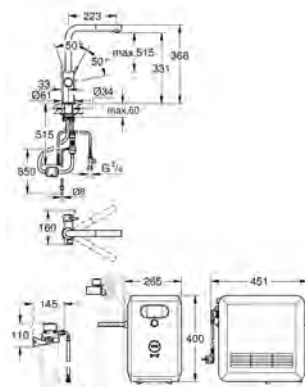

between transmitter and receiver

filter head with flexible water hardness adjustment

GROHE Blue filter, CO₂ bottle and cleaning cartridge are not included in the

delivery and have to be ordered separately

suitable filters:

- filter S-size, capacity 600 l at 20° dKH (40 404 001)

- filter M-size, capacity 1500 l at 20° dKH (40 430 001)

- filter L-size, capacity 2500 l at 20° dKH (40 412 001)

- activated carbon filter, capacity 3000 l (40 547 001)

- Magnesium + Zinc filter, capacity 400 l at 17° dGH (40 691 002)

System requirements Apple

iPhone with iOS 12.0 or higher

System requirements Android

smart phone with Android 6.0 or higher

Mobile devices and GROHE Watersystems App*** are not included in delivery

and have to be ordered separately via an authorised Apple store/store/iTunes or

Google Play store.

* The Bluetooth word mark and logos are registered trademarks owned by

Bluetooth SIG, Inc. and any use of such marks by Grohe AG is under license.

Other trademarks and trade names are those of their respective owners.

** Apple, the Apple logo, iPod, iPod Touch, iPhone and iTunes are trademarks of

Apple Inc., registered in the U.S. and other countries. Apple is not responsible for

the function of this device or its compliance with safety and regulatory standards.

*** Available for free via iTunes app or Google Play store.

to be equipped with a non-return valve EA approved by Belgaqua