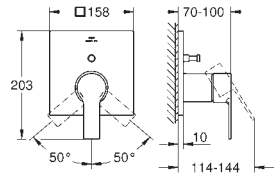

Ref. No.	Colour	EAN
19 315 001	Chrome	4005176514159
19 315 GN1	brushed cool sunrise	4005176513978
19 315 DL1	brushed warm sunset	4005176514036
19 315 A01	hard graphite	4005176514135

Allure
Single-lever mixer with 2-way diverter
set for final installation for
GROHE Rapido SmartBox 35 600/35 604
GROHE SilkMove 46 mm ceramic cartridge
GROHE Long-Life Shine durable sparkling sheen
wall escutcheon with **GROHE FastFixation**
(covered escutcheon- and shaft sealing, covered fixing)
metal escutcheon, retroactively 6° adjustable
metal lever
automatic 2-way diverter
flow performance:
outlet B = 27 l/min, outlet C = 27 l/min
without roughing-in-set

35 604 000 4005176698774
GROHE Rapido SmartBox universal rough-in box for concealed installation