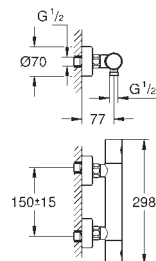

34 771 000	Chrome	4005176612886
Grohtherm 800 Cosmopolitan Thermostatic shower mixer 1/2" wall mounted GROHE Long-Life Shine durable sparkling sheen GROHE MetalGrip ergonomically shaped metal handles GROHE SafeStop safety button at 38°C (calibration required) GROHE SafeStop Plus integrated temperature limiter at max 50°C GROHE Turbostat C3 compact cartridge with wax thermoelement integrated mixed water shut off volume handle with GROHE EcoButton (economy button with individually adjustable economy stop) ceramic headpart 1/2", 180° shower bottom outlet 1/2" built-in non return valves dirt strainers protected against backflow S-unions metal escutcheon GROHE Water Saving - Less water, perfect flow