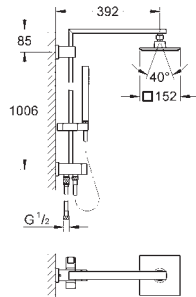

27 696 000	Chrome	4005176907074
------------	--------	---------------

Euphoria Cube System 150 Shower system with diverter for wall mounting

Consisting of:
shower arm
projection 400 mm
change between hand and head shower
by using the diverter
head shower Euphoria Cube 152 mm x 152 mm
Rain spray pattern
with ball joint
rotation angle $\pm 20^\circ$
hand shower Euphoria Cube Stick (27 698 000)
adjustable height via gliding element
Silverflex shower hose 1750 mm (28 388 000)
Silverflex shower hose 800 mm
connection to water supply with 1/2"-thread of
the 800 mm shower hose to faucet / wall union
GROHE DreamSpray perfect spray pattern
GROHE Long-Life Shine durable sparkling sheen
SpeedClean anti-limescale system
TwistStop preventing the hose from twisting
suitable for instantaneous heaters from 18 kW/h
minimum flow rate 7 l/min.