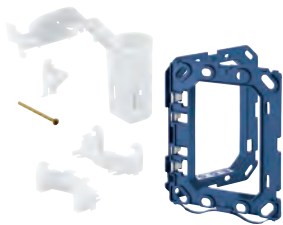

38 796 000 **4005176857034**

**GROHE Fresh
Dual flush valve set**

for GROHE flushing cistern GD 2 with pneumatic
discharge valve and regular inspection shaft
**not suitable for flush plates with
wood or glass or metal surface or new small flush plates**
fixing frame with opening function
for chlorine-free tablets only
for all GROHE wall plates
156 x 197 mm