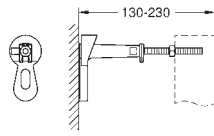

GROHE RAPID SL FOR URINAL

Ref. No.

Colour

EAN

38 558 00M

4005176291418

Rapid SL

Front wall brackets

for against-the-wall installations
for fixing the elements at the brick-wall
or in front of the studded wall
adjustment from 130 - 230 mm

2 pieces