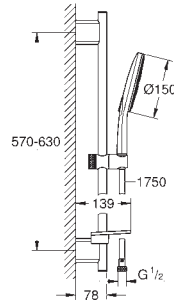

GROHE RAINSHOWER SMARTACTIVE

Ref. No.   Colour   EAN

26 592 000   Chrome   4005176486449

**Rainshower SmartActive 150
Shower rail set 3 sprays**

Consisting of:
hand shower Rainshower SmartActive 150 (26 590)
shower rail 600 mm
with wall holders made of metal
Silverflex shower hose 1750 mm (28 388 000)

- **GROHE EasyReach** tray
- **GROHE Water Saving** 9.5 l/min flow limiter
- **GROHE DreamSpray** perfect spray pattern
- **GROHE Long-Life Shine** durable sparkling sheen
- **GROHE FastFixation Plus** adjustable distance between brackets, to adapt to existing holes
- **GROHE TileFix** adjustable depth on upper and lower bracket
- **SpeedClean** anti-limescale system
- **Inner WaterGuide** for a longer life
- **TwistStop** preventing the hose from twisting

26 591 000   Chrome   4005176486425
ditto, with non-restricted flow