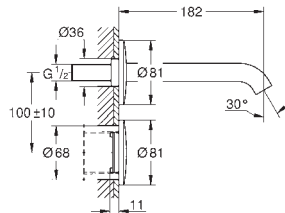

Essence E
Infra-red electronic wall basin tap without mixing device
with infrared sensor for bi-directional communication for monitoring, configuration and servicing for cold or premixed water
with transformer 100-230 V AC, 50-60 Hz, 6 V DC
laminar spray regulator 5.0 l/min
7 pre-set programs
auto flush
thermal disinfection
cleaning mode
additional functions and precise settings by remote control 36 407
set for final installation
for use with Rapid SL 38 748 002 or roughing-in set 36 264 001
CE approved
noise classification 1 in accordance with DIN4109

36 264 001		4005176416279