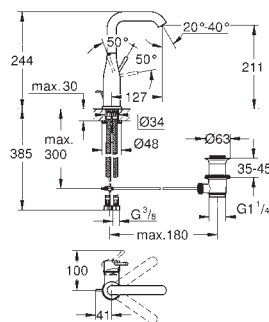

Essence
Single-lever basin mixer 1/2"
L-Size
monobloc installation
metal lever
28 mm ceramic cartridge
with **GROHE SilkMove**
with temperature limiter
GROHE Long-Life Shine durable sparkling sheen
GROHE Water Saving mousseur 5.7 l/min
GROHE AquaGuide adjustable mousseur
GROHE FastFixation Plus installation system
swivel spout with mousseur
and stop limiter
pop-up waste set 1 1/4"
flexible connection hoses
professional edition
replaces Essence basin mixer 32 628 xx1