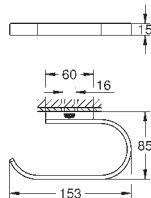

41 220 KF0	phantom black	4005176782480

Selection
Toilet roll holder
without cover
material: metal
wall mounted
concealed fastening
GROHE Long-Life Shine finish