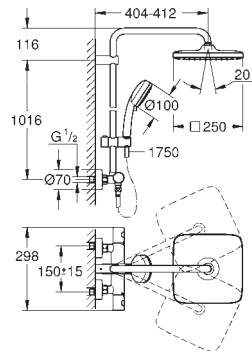

professional edition

26 689 000

Chrome

4005176580765

Tempesta Cosmopolitan System 250 Cube

Shower system with thermostat for wall mounting

Consisting of:

horizontal swivable 390 mm projection shower arm