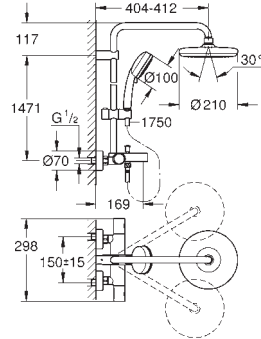

GROHE TEMPESTA SYSTEM

Ref. No.   Colour   EAN

26 223 001   Chrome   4005176408144

Tempesta Cosmopolitan System 210

Shower system with bath thermostat for wall mounting

Consisting of:

horizontal swivable 390 mm projection shower arm

exposed thermostat Grohtherm 1000 Cosmopolitan with Aquadimmer function

allows change between:

head shower Tempesta 210 (26 408)

Rain spray pattern

with ball joint

rotation angle $\pm 15^\circ$

bath inlet

separate diverter for hand shower

hand shower Tempesta Cosmopolitan 100 (27 571 001)

2 spray patterns:

Rain, Jet

adjustable height via gliding element

Rotaflex shower hose 1750 mm 1/2" x 1/2" (28 410)

GROHE TurboStat compact cartridge

with wax thermoelement

GROHE SafeStop safety button at 38°C

(calibration required)

GROHE SafeStop Plus optional temperature limiter at 43°C included

GROHE DreamSpray perfect spray pattern

GROHE Long-Life Shine durable sparkling sheen

SpeedClean anti-limescale system

Inner WaterGuide for a longer life

TwistStop preventing the hose from twisting

suitable for instantaneous heaters from 18 kW/h

minimum flow rate 7 l/min.

26 224 001   Chrome   4005176408168