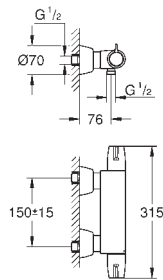

GROHE EUROSMART CARE

Ref. No.	Colour	EAN

34 667 000	Chrome	4005176351570

Grotherm Special
Thermostatic shower mixer 1/2"

wall mounted
ergonomic metal wing handles
ceramic headparts 1/2", 90°
GROHE TurboStat compact cartridge
with wax thermoelement
temperature scale handle with pre-adjustable
safety stop between 35°C and 41°C (calibration required)
integrated mixed water shut off
shower bottom outlet 1/2" with
integrated non return-valve
metal temperature safety stop
dirt strainers

GROHE FastFixation for fast exchange of non return valves in connections
100% GROHE CoolTouch consisting of safety
housing + S-unions with CoolTouch escutcheons
GROHE Long-Life Shine durable sparkling sheen