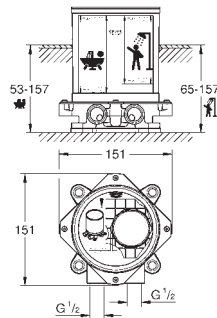

45 984 001	4005176992056

Rough-in set 1/2"
for floor-mounted bath mixers/spouts and shower mixers
without finishing trim set
installation plate with 360° horizontal and 3° vertical adjustment
installation depth 53-157 mm for bath mixers/spouts, depth compensation 104 mm
installation depth 65-157 mm for shower mixers, depth compensation 92 mm
two 1/2" female connections (hot/cold supplies)
flushing plug
Can take a single mixed supply
fixing material