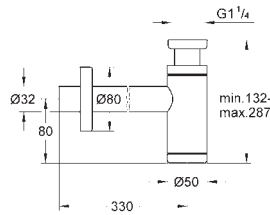

GROHE PLUS

Ref. No.	Colour	EAN
28 912 000 ★	Chrome	4005176266751
28 912 DC0 ★	supersteel	4005176467905
28 912 AL0 ★	brushed hard graphite	4005176467844

Bottle trap, 1 1/4"
for basins
brass
(screw-top for cleaning)
large sliding escutcheon
GROHE Long-Life Shine durable sparkling sheen