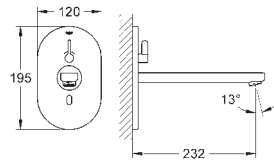

36 376 000 **Chrome** **4005176932243**

**Eurosmart Cosmopolitan E
Infra-red electronic basin mixer with mixing device and adjustable
temperature limiter**
with infrared sensor for bi-directional communication
for monitoring, configuration and servicing
with transformer 100-230 V AC, 50-60 Hz, 6 V DC
laminar flow straightener 9 l/min
chrome escutcheon
chrome spout
projection 232 mm
7 pre-set programs
auto flush
thermal disinfection
cleaning mode
additional functions and precise settings
by remote control 36 407
set for final installation for concealed fitting box
36 339 001
CE approved
noise classification 1 in accordance
with DIN4109

36 315 000 **Chrome** **4005176896590**
ditto, projection 172 mm