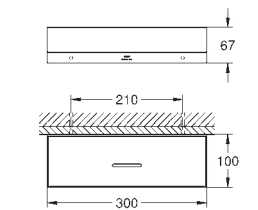

Ref. No.	Colour	EAN
40 966 001	Chrome	4005176531224
40 966 GN1	brushed cool sunrise	4005176531262
40 966 DL1	brushed warm sunset	4005176531286
40 966 A01	hard graphite	4005176531293

Allure
Shower basket
wall mounted
material: metal/plastic
with draining function
concealed fastening
width 300 mm
depth 100 mm
height 66 mm
GROHE Long-Life Shine durable sparkling sheen