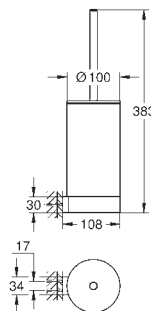

41 215 KF0	phantom black	4005176782435

Selection
Toilet brush set
material: glass / metal
wall mounted
concealed fastening
GROHE Long-Life Shine finish