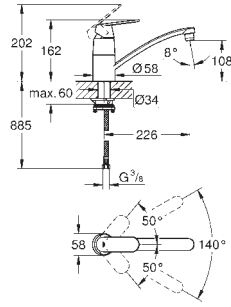

GROHE EUROSMART COSMOPOLITAN

Ref. No.	Colour	EAN
31 170 000	Chrome	4005176889165

Eurosmart Cosmopolitan
Single-lever sink mixer 1/2"
for installation in front of window
low spout
monobloc installation
GROHE Long-Life Shine finish
GROHE SilkMove 46 mm ceramic cartridge
adjustable flow rate limiter
mousseur
swivel tubular spout
swivel area 140°
non-removable socket height: 30 mm
flexible connection hoses