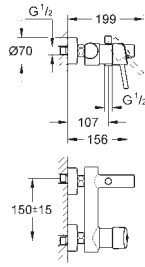

GROHE CONCETTO

Ref. No. Colour EAN

32 211 001 Chrome 4005176889028

Concetto
Single-lever bath/shower mixer 1/2"
wall mounted
metal lever
GROHE SilkMove 46 mm ceramic cartridge
GROHE Long-Life Shine durable sparkling sheen
adjustable flow rate limiter
automatic diverter: bath/shower
mousseur
integrated non-return valve
in the shower outlet 1/2"
S-unions
protected against backflow
optional temperature limiter (46 308 000)

34 766 000 Chrome 4005176612039

Grotherm 800 Cosmopolitan
Thermostatic bath/shower mixer 1/2"
wall mounted
GROHE Long-Life Shine durable sparkling sheen
GROHE MetalGrip ergonomically shaped metal handles
GROHE SafeStop safety button at 38°C
(calibration required)
GROHE SafeStop Plus optional temperature limiter at 43°C included
GROHE TurboStat compact cartridge
with wax thermoelement
integrated mixed water shut off
automatic diverter: bath/shower
volume handle with **GROHE EcoButton**
(economy button with individually
adjustable economy stop)
ceramic headpart 1/2", 180°
shower bottom outlet 1/2"
mousseur
built-in non return valves
dirt strainers
protected against backflow
S-unions
metal escutcheon
GROHE Water Saving - Less water, perfect flow