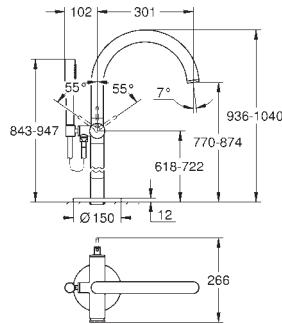

Ref. No.	Colour	EAN
24 368 000	Chrome	4005176761102
24 368 DC0	supersteel	4005176761133
24 368 EN0	brushed nickel	4005176761140
24 368 GL0	cool sunrise	4005176761157
24 368 DA0	warm sunset	4005176761126
24 368 AL0	brushed hard graphite	4005176761119

Atrio
Single-lever bath mixer, floor mounted
set for final installation for 45 984 001
without roughing-in-set
GROHE SilkMove 35 mm ceramic cartridge
with temperature limiter
GROHE Long-Life Shine durable sparkling sheen
automatic diverter: bath/shower
spout with mousseur
projection 301 mm
integrated non-return valve
in the shower outlet 1/2"
with shower holder
hand shower Rainshower Aqua Stick (26 866)
Silverflex shower hose 1250 mm
protected against backflow

45 984 001		4005176992056
Rough-in set 1/2" for floor-mounted mixers/spouts