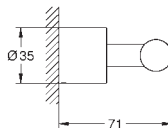

GROHE SPA

Ref. No.	Colour	EAN
40 890 000	Chrome	4005176754746
40 890 DC0	supersteel	4005176754777
40 890 EN0	brushed nickel	4005176754784
40 890 GL0	cool sunrise	4005176754791
40 890 DA0	warm sunset	4005176754760
40 890 AL0	brushed hard graphite	4005176754753

Atrio
Robe hook
material: metal
concealed fastening
GROHE Long-Life Shine durable sparkling sheen