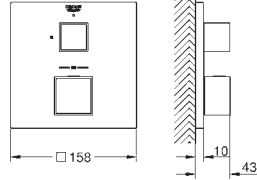

24 153 000	Chrome	4005176481178
24 153 DC0	supersteel	4005176574221
24 153 AL0	brushed hard graphite	4005176585913

Grotherm Cube
Thermostatic mixer for 1 outlet with shut off valve
set for final installation for
GROHE Rapido SmartBox 35 600/35 604
GROHE TurboStat compact cartridge
with wax thermoelement
GROHE Long-Life Shine durable sparkling sheen
wall escutcheon with **GROHE FastFixation**
(covered escutcheon- and shaft sealing, covered fixing)
metal escutcheon, retroactively 6° adjustable
GROHE SafeStop safety button at 38°C
(calibration required)
GROHE SafeStop Plus optional temperature limiter at 43°C or 46°C included
built-in non return valve
and dirt strainers
ceramic stop valve, 120°
flow performance:
outlet B = 27 l/min
outlet C = 30 l/min
without roughing-in-set

35 604 000		4005176698774
GROHE Rapido SmartBox universal rough-in box for concealed installation