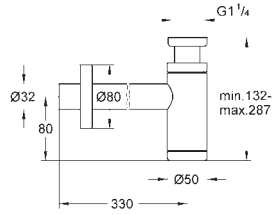

GROHE SPA

GROHE
GRANDERA

Ref. No.

Colour

EAN

28 912 000 ★ Chrome

4005176266751

Bottle trap, 1 1/4"

for basins

brass

(screw-top for cleaning)

large sliding escutcheon

GROHE Long-Life Shine durable sparkling sheen