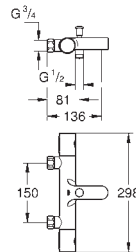

Grotherm 800 Cosmopolitan
Thermostatic bath/shower mixer 1/2"
wall mounted
GROHE Long-Life Shine durable sparkling sheen
GROHE MetalGrip ergonomically shaped metal handles
GROHE SafeStop safety button at 38°C
(calibration required)
GROHE SafeStop Plus optional temperature limiter at 43°C included
GROHE TurboStat compact cartridge
with wax thermoelement
integrated mixed water shut off
automatic diverter: bath/shower
volume handle with **GROHE EcoButton**
(economy button with individually
adjustable economy stop)
ceramic headpart 1/2", 180°
shower bottom outlet 1/2"
mousseur
built-in non return valves
dirt strainers
protected against backflow
without connection unions for wall mounting
GROHE Water Saving - Less water, perfect flow

34 772 000 Chrome 4005176612893