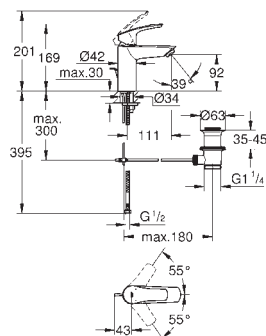

Eurosmart Basin mixer 1/2" S-Size
monobloc installation
metal lever
28 mm ceramic cartridge
with **GROHE SilkMove**
adjustable flow rate limiter
with temperature limiter
GROHE Long-Life Shine durable sparkling sheen
Lead and Nickel Free Inner Water Ways
GROHE FastFixation installation system
pop-up waste set 1 1/4"
flexible connection hoses
mousseur
for **low pressure**
min. recommended pressure 0.2 bar
professional edition