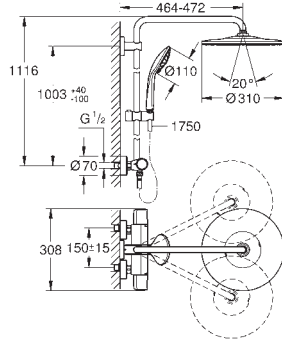

GROHE EUPHORIA SHOWER SYSTEM

Ref. No. Colour EAN

26 723 000 Chrome 4005176648021

Euphoria System 310
Shower system with thermostatic mixer for wall mounting
Consisting of:
horizontal swivable 450 mm projection shower arm
exposed thermostatic shower
with Aquadimmer function
allows change between:
head shower Rainshower Mono 310 (26 562)
spray pattern:
GROHE PureRain
with ball joint
rotation angle $\pm 15^\circ$
hand shower Euphoria 110 Massage
(27 239 000)
3 spray patterns:
Rain, Massage, SmartRain
adjustable height via gliding element
Silverflex shower hose 1750 mm (28 388 000)
GROHE TurboStat compact cartridge
with wax thermoelement
GROHE SafeStop safety button at 38°C
(calibration required)
GROHE SafeStop Plus optional temperature limiter at 43°C included
GROHE CoolTouch prevents scalding on hot surfaces
GROHE MetalGrip ergonomically shaped metal handles
GROHE DreamSpray perfect spray pattern
GROHE Long-Life Shine durable sparkling sheen
GROHE SprayDimmer (Stepless
flow rate reduction)
GROHE Water Saving 9.5 l/min flow limiter
GROHE FastFixation upper bracket adjustable
Inner WaterGuide for a longer life
SpeedClean anti-limescale system
TwistStop preventing the hose from twisting
suitable for instantaneous heaters from 18 kW/h
minimum flow rate 7 l/min.
optional upgrade: **GROHE EasyReach** tray (26 362)
professional edition

SHOWERS

27 296 003 Chrome 4005176647963