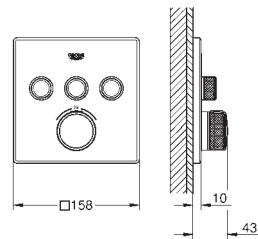

35 604 000		4005176698774

GROHE Rapido SmartBox universal rough-in box for concealed installation