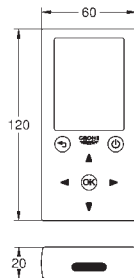

GROHE ELECTRONIC ACTUATIONS FOR WC

Ref. No.

Colour

EAN

36 407 001

4005176368974

Remote control

for all GROHE one eye infra-red products
as of 06/2015 and GROHE Blue Home until 12/2018

monitoring

consumption and usage data
thermal disinfection cycles (infrared mixers)
auto flush cycles (infrared mixers)
cleaning mode cycles (GROHE Blue Home)
filter and CO₂ capacity (GROHE Blue Home)

configuration

cleaning mode activation
thermal disinfection (infrared mixers)
detection range (infrared mixers)
shut off delay (infrared mixers)
auto flush (infrared mixers)
filter capacity (GROHE Blue Home)

service

send and save profile
reset to factory or user settings
service details
demo mode
error codes (GROHE Blue Home)
3 x 1.5 V DC (AAA) battery supply