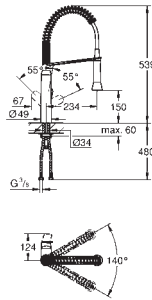

GROHE K7

Ref. No.	Colour	EAN
32 950 000	Chrome	4005176879838
32 950 DC0	supersteel	4005176879845

K7
Single-lever sink mixer 1/2"
 monobloc installation
GROHE Long-Life Shine finish
GROHE SilkMove 35 mm ceramic cartridge
 professional spray
 diverter: mousseur/shower jet
 automatic return to mousseur
 metal spray
 adjustable flow rate limiter
 swivel spout
 swivel area 140°
 protected against backflow
 flexible connection hoses
 rapid installation system