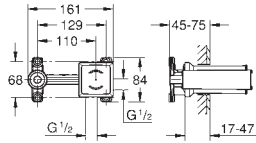

GROHE EUROCUBE

Ref. No. Colour EAN

23 200 002 4005176519901

Single-lever mixer 1/2", concealed body
for 2 hole basin mixer
wall installation
without finishing trim set
GROHE SilkMove 35 mm ceramic cartridge
adjustable flow rate limiter
spout can be positioned on the right or left
installation depth 45 to 75 mm
DR-brass
installation device
allows for waterproofing of wall construction surrounding the concealed body
with sealing sleeve

23 138 000 Chrome 4005176901133