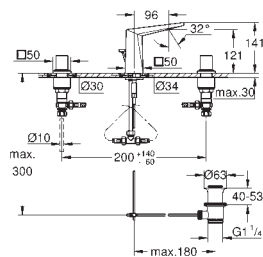

20 626 000	Chrome	4005176760136
	20 626 DC0	supersteel	4005176760150
	20 626 AL0	brushed hard graphite	4005176760143
Allure Brilliant Three-hole basin mixer 1/2" S-Size ceramic headparts 1/2", 90° GROHE Long-Life Shine durable sparkling sheen GROHE Water Saving 5.0 l/min. flow limiter low spout with integrated mousseur pop-up waste set 1 1/4" pressure-proof, flexible connection hoses between spout and side valves