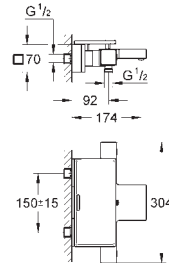

GROHE GROHTHERM CUBE

Ref. No.	Colour	EAN
34 502 000	Chrome	4005176940798

Grohtherm Cube
Thermostatic bath/shower mixer 1/2"
wall mounted
GROHE Long-Life Shine durable sparkling sheen
GROHE SafeStop safety button at 38°C
(calibration required)
GROHE SafeStop Plus optional temperature limiter at 43°C included
GROHE TurboStat compact cartridge
with wax thermoelement
integrated mixed water shut off
GROHE AquaDimmer Eco with multiple function:
- integrated **GROHE EcoButton**
(economy button with economy stop for shower)
- flow control
- diverter: bath/shower
shower bottom outlet 1/2"
GROHE XL Waterfall
flow straightener
built-in non return valves
dirt strainers
protected against backflow
covered S-unions
GROHE EasyReach shower tray (18 700 000)
removable for easy cleaning
Da Vinci satin white finish
GROHE Water Saving - Less water, perfect flow

34 497 000	Chrome	4005176940675