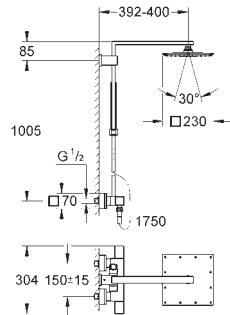

GROHE EUPHORIA SHOWER SYSTEM

Ref. No. Colour EAN

26 087 000 Chrome 4005176940828

Euphoria Cube System 230
Shower system with thermostatic mixer for wall mounting
shower arm
projection 400 mm
exposed thermostatic shower
with Aquadimmer function
allows change between:
Rainshower head shower (27 479 000)
material: metal
Rain spray pattern
with ball joint
rotation angle $\pm 15^\circ$
hand shower Euphoria Cube (27 699)
adjustable height via gliding element
Silverflex shower hose 1750 mm (28 388 000)
GROHE Water Saving - Less water, perfect flow
GROHE TurboStat compact cartridge
with wax thermoelement
GROHE SafeStop safety button at 38°C
(calibration required)
GROHE SafeStop Plus optional temperature limiter at 43°C included
GROHE DreamSpray perfect spray pattern
GROHE Long-Life Shine durable sparkling sheen
SpeedClean anti-limescale system
TwistStop preventing the hose from twisting
minimum flow rate 7 l/min.