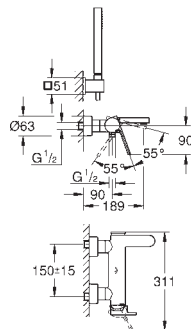

GROHE Plus
Single-lever bath/shower mixer 1/2"
wall mounted
metal lever
GROHE SilkMove 35 mm ceramic cartridge
with temperature limiter
GROHE Long-Life Shine durable sparkling sheen
automatic diverter: bath/shower
laminar mousseur
shower outlet 1/2"
integrated non-return valve
covered S-unions
protected against backflow
with shower set
Consisting of:
hand shower Euphoria Cube Stick (27 698 000)
wall shower holder (27 693 000)
Silverflex shower hose 1.500 mm (28 364)
min. recommended pressure 1.0 bar