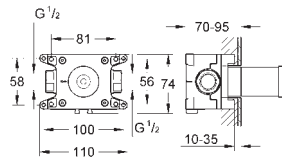

Ref. No.   Colour   EAN

35 028 000   4005176908316

GROHE Rapido C
Rough-in for single volume control
for grid installation of Grohtherm Custom Shower system
built-in box with removable protection cover
waterproof membrane base for wall sealing
for masonry and drywall installation
fixing points for front and back wall
body of DR brass
pre-assembled ceramic headpart 3/4"
connection threads 1/2"
installation depth 70 - 95 mm

29 032 000   4005176845277