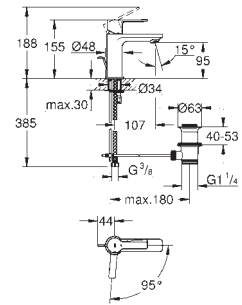

Ref. No.	Colour	EAN
23 791 001	Chrome	4005176409097
23 791 DC1	supersteel	4005176412707
23 791 AL1	brushed hard graphite	4005176586125

Lineare
Basin mixer 1/2"
XS-Size
 monobloc installation
 metal lever
 28 mm ceramic cartridge
 with **GROHE SilkMove**
 with temperature limiter
GROHE Long-Life Shine durable sparkling sheen
GROHE Water Saving SpeedClean mousseur 5.7 l/min
GROHE FastFixation Plus installation system
 smooth body with push-open pop-up waste set 1 1/4"
 flexible connection hoses