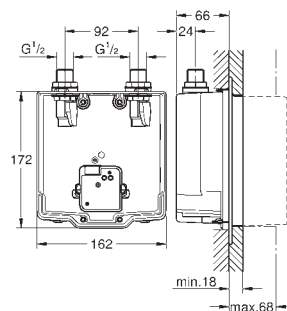

36 339 001 **4005176595424**

**Eurosmart Cosmopolitan E
Concealed mounting box
with mixture**
wall installation
suitable for IR-sets for final installation
2 stop valves
housing with mixing device
non-return valve
connection housing for power supply
suitable for
36 315 000, 36 412 000, 36 376 000
allows for waterproofing of wall construction surrounding the concealed body
with sealing sleeve