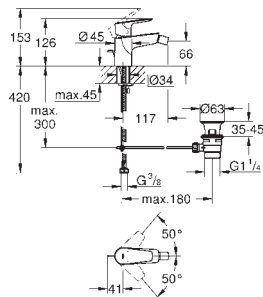

23 331 001	Chrome	4005176556494

BauEdge
Bidet mixer 1/2"
monobloc installation
metal lever
GROHE Long-Life 28 mm ceramic cartridge
with temperature limiter
GROHE Long-Life Shine durable sparkling sheen
GROHE Water Saving mousseur 5.7 l/min
with ball joint
rapid installation system
plastic pop-up waste set 1 1/4"
flexible connection hoses
professional edition