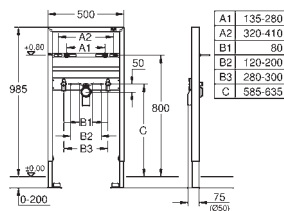

Rapid SL
Element for wash basin, single hole installation
1.0 m finished installation height
for on-the-wall installations or studded walls
Includes
wash basin fixing bolts with
fixing device for ceramic
HT-outlet bend Ø 50 mm
seal Ø 32 mm
for on-the-wall installation please order wall brackets 38 558 00M (sold
separately)