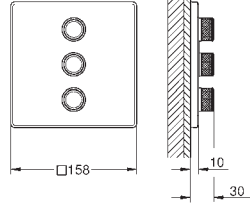

Ref. No.	Colour	EAN

29 127 000	Chrome	4005176413339
29 127 DC0	supersteel	4005176526350
29 127 A00	hard graphite	4005176558375
29 127 AL0	brushed hard graphite	4005176558382
29 127 DL0	brushed warm sunset	4005176558412
29 127 GN0	brushed cool sunrise	4005176558443

Grohtherm SmartControl

Triple volume control trim

set for final installation for
GROHE Rapido SmartBox 35 600/35 604/35 601
metal wall escutcheon with **GROHE FastFixation** (covered escutcheon
and shaft sealing, covered fixing), retroactively 6° adjustable
10 mm thin profile escutcheon

GROHE Long-Life Shine durable sparkling sheen

GROHE SmartControl push for ON-OFF, turn for volume adjustment from
GROHE Water Saving to full flow

exchangeable symbols

GROHE ProGrip with knurl structure

multiple outlets can be run simultaneously

without roughing-in-set

flow performance:

outlet D = 28 l/min

outlet E = 28 l/min

outlet A = 28 l/min

outlet D+E+A = 65 l/min

optional flow reducer for CALGreen compliance included

35 604 000	4005176698774
GROHE Rapido SmartBox universal rough-in box for concealed installation	

29 118 000	Chrome	4005176412240
29 118 DC0	supersteel	4005176455032
29 118 GL0	cool sunrise	4005176492976
29 118 DA0	warm sunset	4005176492990
29 118 AL0	brushed hard graphite	4005176455049

Grohtherm SmartControl

Thermostat for concealed installation with one valve

set for final installation for
GROHE Rapido SmartBox 35 600/35 604
metal wall escutcheon with **GROHE FastFixation** (covered escutcheon
and shaft sealing, covered fixing), retroactively 6° adjustable

GROHE Long-Life Shine durable sparkling sheen

GROHE SmartControl push for ON-OFF, turn for volume adjustment from
GROHE Water Saving to full flow

exchangeable symbols

GROHE TurboStat compact cartridge

with wax thermoelement

GROHE ProGrip with knurl structure

GROHE SafeStop safety button at 38°C

(calibration required)

GROHE SafeStop Plus optional temperature limiter at 43°C or 46°C included

built-in non return valve

and dirt strainers