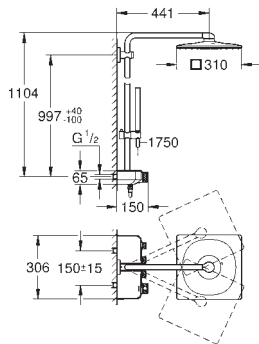

26 508 000	Chrome	4005176457593
26 508 LS0	moon white	4005176457616
26 508 DC0	supersteel	4005176526367
26 508 AL0	brushed hard graphite	4005176557507

Euphoria SmartControl System 310 Cube Duo Shower system with thermostat for wall mounting

Consisting of:

horizontal 450 mm shower arm
upper bracket adjustable for minimal adaption to existing drilling holes
exposed SmartControl thermostat

allows change between:

head shower Rainshower SmartActive 310 Cube

2 spray patterns:

GROHE PureRain, ActiveRain

hand shower Euphoria Cube (27 699 000) 9.5 l/min.

adjustable height via gliding element

Silverflex shower hose 1750 mm (28 388 000)

GROHE DreamSpray perfect spray pattern

GROHE CoolTouch prevents scalding on hot surfaces

GROHE TurboStat compact cartridge

with wax thermoelement

GROHE ProGrip with knurl structure

GROHE Water Saving - Less water, perfect flow

GROHE Long-Life Shine durable sparkling sheen

- GROHE SafeStop at 38°C

GROHE SafeStop Plus optional temperature limiter at 43°C included

GROHE SmartControl push for ON-OFF, turn for volume adjustment from

GROHE Water Saving to full flow

integrated **GROHE EasyReach** shower tray

SpeedClean anti-limescale system

Inner WaterGuide for a longer life

TwistStop preventing the hose from twisting

suitable for instantaneous heaters from 18 kW/h

minimum flow rate 7 l/min.