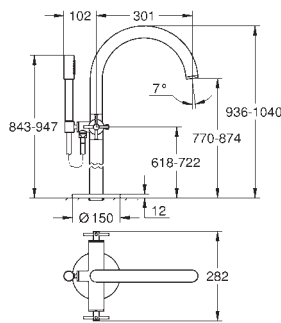

Ref. No.	Colour	EAN
25 272 000	Chrome	4005176762154
25 272 DC0	supersteel	4005176761508
25 272 EN0	brushed nickel	4005176761515
25 272 GL0	cool sunrise	4005176761522
25 272 DA0	warm sunset	4005176761492
25 272 AL0	brushed hard graphite	4005176761485

Aerio
Bath / shower mixer 1/2"
floor-mounted installation
with high pillar unions (765 mm)
set for final installation for 45 984 001
ceramic headparts 1/2", 90°
GROHE Long-Life Shine durable sparkling sheen
automatic diverter: bath/shower
spout with mousseur
projection 301 mm
integrated non-return valve
in the shower outlet 1/2"
hand shower Rainshower Aqua Stick (26 866)
with shower holder
Silverflex shower hose 1250 mm (28 362)
protected against backflow, with cross handles
Two different sets of caps included. One set with „H“ and „C“ marking, one set without marking.