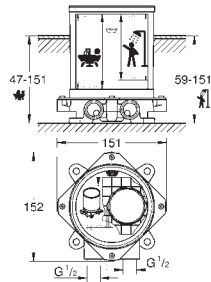

Ref. No.   Colour   EAN

29 086 000   4005176935497

Rough-in set 1/2"
for floor-mounted tub spouts and mixers
without finishing trim set
installation plate with 360° horizontal and 3° vertical adjustment
installation depth 47-151 mm
depth compensation 104 mm
two 1/2" female connections (hot/cold supplies)
flushing plug

29 509 KFO   phantom black   4005176782657