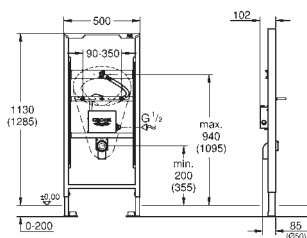

Rapid SL
Element for urinal with temperature sensor
with roughing-in set for T sensor
1.13 and 1.30 m installation height
for on-the-wall installations or studded walls
height adjustable fitting connections
HT-outlet bend Ø 50 mm
fixing bolts M8, with fixing device
for the ceramic
inlet connection and inlet connecting set
box for concealed installation
including roughing-in box
water group with stop valve and
flush elbow
for T sensor electronic please order installation set 39 368 000 or 39 369 000 (sold
separately)
for on-the-wall installation please order wall brackets 38 558 00M (sold
separately)

INSTALLATION
SYSTEMS