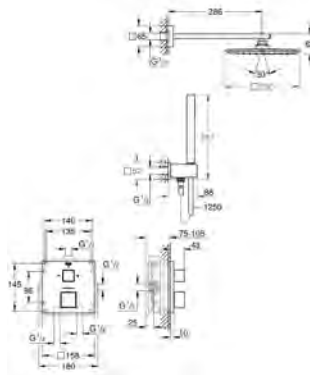

GROHE GROHTHERM 2 HANDLE TRIM SETS

Ref. No.	Colour	EAN

24 155 000	Chrome	4005176481192
24 155 DC0	supersteel	4005176574245
24 155 AL0	brushed hard graphite	4005176585937

Grotherm Cube
Thermostatic bath tub mixer for 2 outlets with integrated shut off/diverter valve

set for final installation for
GROHE Rapido SmartBox 35 600/35 604

GROHE TurboStat compact cartridge
with wax thermostatic element

GROHE Long-Life Shine durable sparkling sheen
wall escutcheon with **GROHE FastFixation**
(covered escutcheon- and shaft sealing, covered fixing)

metal escutcheon, retroactively 6° adjustable

printed hand shower and bath filler symbol

GROHE SafeStop safety button at 38°C

(calibration required)

GROHE SafeStop Plus optional temperature limiter at 43°C or 46°C included

GROHE AquaDimmer, integrated shut off/diverter valve

flow performance:

outlet B = 27 l/min

outlet C = 30 l/min

without roughing-in-set

35 604 000	4005176698774
GROHE Rapido SmartBox universal rough-in box for concealed installation	

Ref. No.	Colour	EAN

Grotherm Cube
Perfect shower set with Rainshower Allure 230

Consisting of:

Grotherm Cube set for final installation with Aquadimmer (24 154)

GROHE Rapido SmartBox 35 600/35 604

Rainshower 230 metal head shower (27 479)

Rainshower shower arm (27 709)

hand shower Euphoria Cube (27 699 000) 9.5 l/min.

shower outlet elbow (26 370)

Silverflex shower hose 1250 mm (28 362)