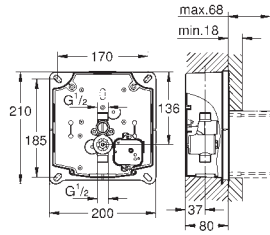

GROHE ELECTRONIC ACTUATIONS FOR URINAL

Ref. No. Colour EAN

37 338 000 4005176837920

GROHE Rapido U
roughing-in set for urinal
for manual actuation or Tectron infra-red electronic 6 V or 230 V
water group with stop valve
flow pressure min 0.5 bar
operating pressure max 10 bar
flush aid
functional unit checked ex factory
water supply connections 1/2" outer thread
connecting box for mains supply
installation box with gasket
fixing points for dry cladding and masonry-in
inspection shaft incl. protection

38 787 000 400517685689