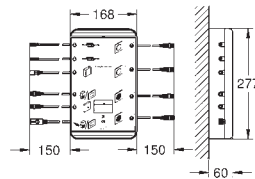

GROHE F-digital Deluxe

Base unit box 2.0 Bluetooth (BCU V2.0)

for connecting light, sound and steam modules

Consisting of:

2 plug connections, each for one pair of sound modules (36 473 000)

2 plug connections, each for one pair of light modules (36 472 000) or

1 ceiling shower (27 865 000) with integrated light

2 plug connections for steam module (29 414 000), including 1 connection for steam generator and 1 connection for temperature sensor

2 plug connections for power supply (per power supply max. 4 devices light/ sound)

2 plug connections for Bluetooth unit (supply voltage and data line)

CE approved

must be accessible for service

optional the base unit box can be placed into

extra equipment 36 474 000

component to be ordered separately

26 864 000	Chrome	4005176758881

GROHE F-digital Deluxe

Base unit box 4.0 Bluetooth F-Series 40" (BCU V4.0)

to control LightCurtain of Rainshower F-Series 40" AquaSymphony ceiling shower

additional light, sound and steam modules can be connected and controlled

Consisting of:

2 plug connections, each for one pair of sound modules (36 473 000)

1 plug connection for one pair of light modules (36 472 000)

1 plug connection LightCurtain for Rainshower Aqua 40" AquaSymphony (26 863 000)

2 plug connections for steam module (29 414 000), including 1 connection for steam generator and 1 connection for temperature sensor

2 plug connections for power supply (per power supply max. 4 devices light/ sound)

2 plug connections for Bluetooth unit (supply voltage and data line)

CE approved

must be accessible for service

optional the base unit box can be placed into extra equipment 36 474 000

component to be ordered separately