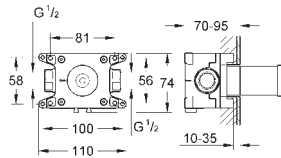

GROHE Rapido C
Rough-in for single volume control
for grid installation of Grohtherm Custom Shower system
built-in box with removable protection cover
waterproof membrane base for wall sealing
for masonry and drywall installation
fixing points for front and back wall
body of DR brass
pre-assembled ceramic headpart 3/4"
connection threads 1/2"
installation depth 70 - 95 mm

26 858 000   Chrome   4005176759079