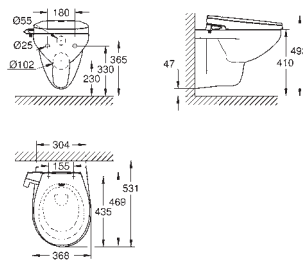

Bau Ceramic
Manual bidet seat 2-in-1 set wall hung
Consisting of:
Bau manual bidet seat soft close (39 648 SH0)
WC seat with lid
2 dedicated spray arms (1 for anal area, 1 for lady spray)
pre- and post-rinsing of spray nozzle with fresh water
manually operated side handle requires no electricity
adjustable spray intensity
Duroplast WC seat and lid with soft close function
flexible water connection 3/8"
Bau Ceramic wall hung WC (39 427 000)
for concealed cistern
wash down
rimless
horizontal outlet
flush volume 6/3 l
sanitary ware

39 652 SH0 alpine white 4005176575334