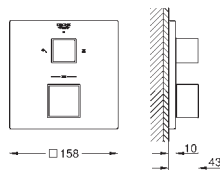

24 154 000	Chrome	4005176481185
24 154 DC0	supersteel	4005176574238
24 154 AL0	brushed hard graphite	4005176585920

Grotherm Cube
Thermostatic shower mixer for 2 outlets with integrated shut off/diverter valve
set for final installation for
GROHE Rapido SmartBox 35 600/35 604
GROHE TurboStat compact cartridge
with wax thermoelement
GROHE Long-Life Shine durable sparkling sheen
wall escutcheon with **GROHE FastFixation**
(covered escutcheon- and shaft sealing, covered fixing)
metal escutcheon, retroactively 6° adjustable
printed head and hand shower symbol
GROHE SafeStop safety button at 38°C
(calibration required)
GROHE SafeStop Plus optional temperature limiter at 43°C or 46°C included
GROHE AquaDimmer, integrated shut off/diverter valve
flow performance:
outlet B = 27 l/min
outlet C = 30 l/min
without roughing-in-set

24 428 000	Chrome	4005176795343
24 428 DC0	supersteel	4005176795350
24 428 AL0	brushed hard graphite	4005176795367
Grotherm Cube thermostatic shower mixer for 2 outlets with knurled handle		

24 429 000	Chrome	4005176795374
24 429 DC0	supersteel	4005176795381
24 429 AL0	brushed hard graphite	4005176795398
Grotherm Cube thermostatic shower mixer for 2 outlets with white Caesarstone handle		

24 430 000	Chrome	4005176795404
24 430 DC0	supersteel	4005176795411
24 430 AL0	brushed hard graphite	4005176794889
Grotherm Cube thermostatic shower mixer for 2 outlets with black Caesarstone handle		

35 604 000		4005176698774
GROHE Rapido SmartBox universal rough-in box for concealed installation