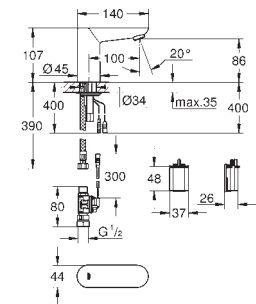

Euroeco Cosmopolitan E
Infra-red electronic basin tap 1/2"
with infrared sensor for bi-directional communication for monitoring, configuration and servicing for cold or premixed water
6V lithium battery, type CR-P2
battery lifetime approx. 7 years (150 actuations a day)
GROHE Water Saving mousseur 5.7 l/min
flexible connection hoses
dirt strainer
solenoid valve
external battery
rapid installation system
multistage battery status display
7 pre-set programs
auto flush
thermal disinfection
cleaning mode
additional functions and precise settings
by remote control 36 407
CE approved