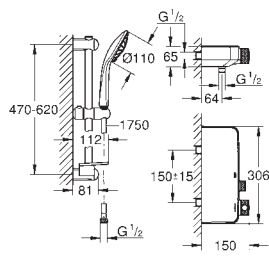

34 720 000	Chrome	4005176457661
	Grohtherm SmartControl Thermostatic shower mixer 1/2" with shower set Consisting of: Grohtherm SmartControl thermostatic shower mixer (34 719 000) Euphoria 110 Massage shower set, 600 mm (27 231 001)