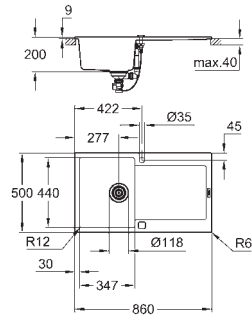

GROHE COMPOSITE SINKS

Ref. No. Colour EAN

31 644 AT0 granite gray 4005176521171
31 644 AP0 granite black 4005176521164

K500

Composite sink with drainer
model: K500 50-C 86/50 1.0 rev
mounting type: top mount
material: quartz composite

GROHE Whisper

min. cabinet size: 500 mm
dimensions: 860 x 500 mm
1 bowl: 347 x 440 x 200 mm
outer radius: R6, inner bowl radius: R12

GROHE FastFixation installation system

sink mountable left or right
cut-out: 840 x 480 mm
drainer: automatic waste fitting
accessories included: automatic waste fitting with rotary handle, waste kit, basket strainer waste, mounting set
optional push to open excenter (40 986 SD0)
amount of fasteners included (top mount): 12
heat resistant up to 180° C

31 645 AT0 granite gray 4005176521195
31 645 AP0 granite black 4005176521188