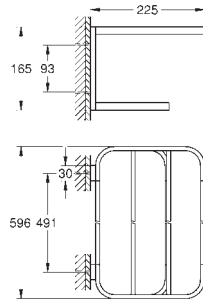

GROHE SELECTION

Ref. No.	Colour	EAN
41 066 000	Chrome	4005176578083
41 066 DC0	supersteel	4005176578090
41 066 BE0	polished nickel	4005176578106
41 066 EN0	brushed nickel	4005176578113
41 066 GL0	cool sunrise	4005176578120
41 066 GN0	brushed cool sunrise	4005176578137
41 066 DA0	warm sunset	4005176578144
41 066 DL0	brushed warm sunset	4005176578151
41 066 A00	hard graphite	4005176578168
41 066 AL0	brushed hard graphite	4005176578175

Selection
Multi-towel rack
material: metal
length 596 mm
concealed fastening
GROHE Long-Life Shine durable sparkling sheen