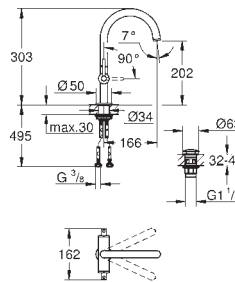

21 145 000	Chrome	4005176763311
21 145 DC0	supersteel	4005176763359
21 145 GL0	cool sunrise	4005176763366
21 145 DA0	warm sunset	4005176763342
21 145 AL0	brushed hard graphite	4005176763335

Atrio
Basin mixer, 1/2" L-Size
ceramic headparts 1/2", 90°
GROHE EcoJoy 5.7 l/min laminar mousseur
rapid installation system
swivel tubular spout with mousseur and stop limiter
Push-open waste set 1 1/4"
flexible connection hoses
with lever handles
Two different sets of caps included. One set with „H" and „C" marking, one set without marking.