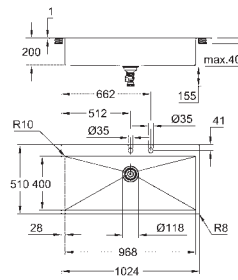

GROHE STAINLESS STEEL SINKS

Ref. No. Colour EAN

31 584 SD1 stainless steel 4005176607172

K800

Stainless steel sink

model: K800 90-S 84.6/51 1.0
mounting type: top mount or flush mount
material: stainless steel AISI 304 (V2A)
material thickness: 1 mm

GROHE Long-Life Shine finish
finish: satin finish

GROHE Whisper

min. cabinet size: 900 mm
dimensions: 846 x 510 mm
1 bowl: 790 x 400 x 200 mm
outer radius: R3, inner bowl radius: R10

GROHE FastFixation

installation system

cut-out (top mount): 831 x 495 mm (R3)

cut-out (flush mount): 831 x 495 mm (R3) (top step outer size: -847 x 511 -R8

deep -3.5 mm)

waste: Ø 3.5"/90 mm waste strainer with automatic waste fitting

accessories included: automatic waste fitting with rotary handle,

waste kit, basket strainer waste, mounting set

optional push to open excenter (40 986 SD0)

amount of fasteners included (top mount): 10

31 585 SD1 stainless steel 4005176607189

K800

Stainless steel sink

model: K800 120-S 102.4/51 2.0
mounting type: top mount or flush mount
material: stainless steel AISI 304 (V2A)
material thickness: 1 mm

GROHE Long-Life Shine finish

finish: satin finish

GROHE Whisper

min. cabinet size: 1200 mm
dimensions: 1024 x 510 mm
1 bowl: 462 x 400 x 200 mm
2 bowl: 462 x 400 x 200 mm
outer radius: R3, inner bowl radius: R10

GROHE FastFixation

installation system

cut-out (top mount): 1009 x 495 mm (R3)

cut-out (flush mount): 1009 x 495 mm (R3) (top step outer size: -1025 x 511 -R8

deep -3.5 mm)

waste: Ø 3.5"/90 mm waste strainer with automatic waste fitting

accessories included: automatic waste fitting with rotary handle,

waste kit, basket strainer waste, mounting set

optional push to open excenter (40 986 SD0)

amount of fasteners included (top mount): 12

31 586 SD1 stainless steel 4005176607196

K800

Stainless steel sink