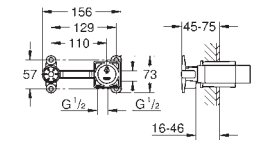

Single-lever mixer 1/2", concealed body

for 2 hole basin mixer
wall installation
without finishing trim set
GROHE SilkMove 35 mm ceramic cartridge
adjustable flow rate limiter
installation depth 45 to 75 mm
DR-brass
installation device

33 241 003 Chrome 4005176529849
33 241 DC3 supersteel 4005176574184
33 241 AL3 brushed hard graphite 4005176585739