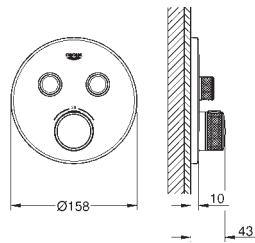

GROHE GROHTHERM SMARTCONTROL

Ref. No. Colour EAN

29 119 000	★ Chrome	4005176412257
29 119 DC0	★ supersteel	4005176455056
29 119 GL0	★ cool sunrise	4005176493041
29 119 GN0	★ brushed cool sunrise	4005176493058
29 119 DA0	★ warm sunset	4005176493065
29 119 DL0	★ brushed warm sunset	4005176493072
29 119 A00	hard graphite	4005176493089
29 119 AL0	★ brushed hard graphite	4005176455063

Grotherm SmartControl

Thermostat for concealed installation with 2 valves

set for final installation for

GROHE Rapido SmartBox 35 600/35 604

metal wall escutcheon with **GROHE FastFixation** (covered escutcheon and shaft sealing, covered fixing), retroactively 6° adjustable

GROHE Long-Life Shine durable sparkling sheen

GROHE SmartControl push for ON-OFF, turn for volume adjustment from

GROHE Water Saving to full flow

exchangeable symbols

GROHE TurboStat compact cartridge

with wax thermoelement

GROHE ProGrip with knurl structure

GROHE SafeStop safety button at 38°C

(calibration required)

GROHE SafeStop Plus optional temperature limiter at 43°C or 46°C included

built-in non return valve

and dirt strainers

multiple outlets can be run simultaneously

without roughing-in-set

flow performance:

outlet B = 24 l/min

outlet C = 26 l/min

outlet B+C = 29 l/min

35 604 000

4005176698774

GROHE Rapido SmartBox universal rough-in box for concealed installation

29 507 KF0 phantom black

4005176782534

Grotherm SmartControl

Thermostat for concealed installation with 2 valves

set for final installation for

GROHE Rapido SmartBox 35 600/35 604

metal wall escutcheon with **GROHE FastFixation** (covered escutcheon and shaft sealing, covered fixing), retroactively 6° adjustable

GROHE Long-Life Shine finish

GROHE SmartControl push for ON-OFF, turn for volume adjustment from

GROHE Water Saving to full flow

exchangeable symbols

GROHE TurboStat compact cartridge

with wax thermoelement

GROHE ProGrip with knurl structure

GROHE SafeStop safety button at 38°C

(calibration required)

GROHE SafeStop Plus optional temperature limiter at 43°C or 46°C included

built-in non return valve

and dirt strainers

multiple outlets can be run simultaneously

without roughing-in-set

flow performance:

outlet B = 24 l/min

outlet C = 26 l/min

outlet B+C = 29 l/min