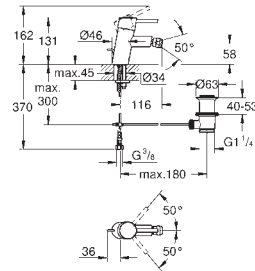

Concetto

Bidet mixer 1/2"

S-Size

monobloc installation
metal lever
28 mm ceramic cartridge
with **GROHE SilkMove**
with temperature limiter
GROHE Long-Life Shine durable sparkling sheen
GROHE FastFixation installation system
with centering support
ball-joint mousseur
pop-up waste set 1 1/4"
flexible connection hoses

32 210 001 Chrome 4005176888939