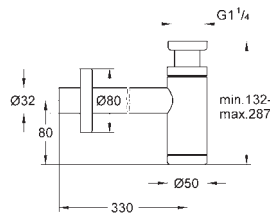

GROHE LINEARE

Ref. No.	Colour	EAN
28 912 000 ★	Chrome	4005176266751
28 912 DC0 ★	supersteel	4005176467905
28 912 AL0 ★	brushed hard graphite	4005176467844

Bottle trap, 1 1/4"
for basins
brass
(screw-top for cleaning)
large sliding escutcheon
GROHE Long-Life Shine durable sparkling sheen