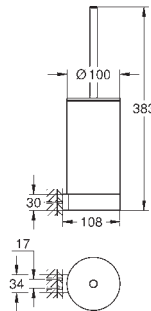

41 076 000	★ Chrome	4005176578526
41 076 DC0	★ supersteel	4005176578533
41 076 BE0	polished nickel	4005176578540
41 076 EN0	brushed nickel	4005176578557
41 076 GL0	★ cool sunrise	4005176578564
41 076 GN0	★ brushed cool sunrise	4005176578571
41 076 DA0	★ warm sunset	4005176578588
41 076 DL0	★ brushed warm sunset	4005176578595
41 076 A00	hard graphite	4005176578601
41 076 AL0	★ brushed hard graphite	4005176578618

Selection
Toilet brush set
material: glass / metal
wall mounted
concealed fastening
GROHE Long-Life Shine durable sparkling sheen

40 791 001	white	4005176323409
40 791 KS1	velvet black	4005176336379

Spare Brush Head