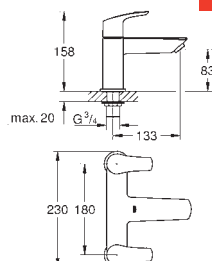

Eurosmart
Two-handed Bath filler 1/2"
deck mounted
metal lever
Ceramic valves 3/4", 90°
GROHE Long-Life Shine durable sparkling sheen
Min. recommended pressure 0.5 bar
professional edition