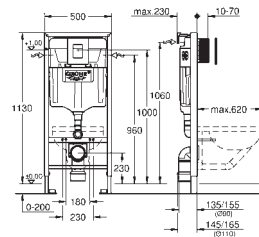

Rapid SL
3-in-1 set for WC, 1.13 m installation height
with flushing cistern GD 2 , 6 l - 9 l
including WRAS approved filling valve
Consisting of:
Rapid SL element for WC (38 528 001)
Skate Cosmopolitan flush plate, chrome (38 732 000)
front wall brackets (38 558 00M)

38 761 000   Chrome   4005176841620