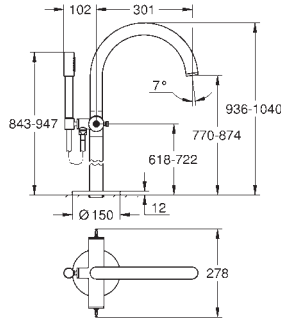

Ref. No.	Colour	EAN
25 227 000	Chrome	4005176508356
25 227 DC0	supersteel	4005176508257
25 227 GL0	cool sunrise	4005176508196
25 227 DA0	warm sunset	4005176508271
25 227 AL0	brushed hard graphite	4005176508318

Aerio Private Collection
Bath / shower mixer 1/2"
floor-mounted installation
with high pillar unions (765 mm)
set for final installation for
45 984 001
without roughing-in-set
ceramic headparts 1/2", 90°
GROHE Long-Life Shine durable sparkling sheen
automatic diverter: bath/shower
swivel tubular spout with mousseur and stop limiter
projection 301 mm
integrated non-return valve
in the shower outlet 1/2"
hand shower with holder
Silverflex shower hose 1250 mm (28 362)
protected against backflow
for stick handles
to be combined with stick sets 48 464, 48 465 or 48 651, please order separately

48 458 000		4005176523793
48 458 DC0	supersteel	4005176787249
48 458 GL0	cool sunrise	4005176787256
48 458 DA0	warm sunset	4005176788468
48 458 AL0	brushed hard graphite	4005176788475

Aerio Private Collection
Sticks made from White Attica Caesarstone material
can be combined with Aerio Private Collection:
one-hole basin mixer L-Size 21 134
one-hole basin mixer XL-Size 21 140
three-hole basin mixers 20 587 and 20 593
bath mixer 25 227
Two different sets of caps included. One set with
„H“ and „C“ marking, one set without marking.
Caesarstone is a quartz composite material. Structures and textures on the
surface may vary and are unique.

48 459 000		4005176523809
48 459 DC0	supersteel	4005176788482
48 459 GL0	cool sunrise	4005176788499
48 459 DA0	warm sunset	4005176788505
48 459 AL0	brushed hard graphite	4005176788512

Aerio Private Collection
Sticks made from Vanilla Noir Caesarstone material
can be combined with Aerio Private Collection:
one-hole basin mixer L-Size 21 134
one-hole basin mixer XL-Size 21 140
three-hole basin mixers 20 587 and 20 593
bath mixer 25 227
Two different sets of caps included. One set with
„H“ and „C“ marking, one set without marking.
Caesarstone is a quartz composite material. Structures and textures on the
surface may vary and are unique.