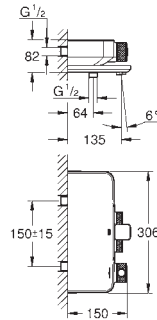

GROHE EURODISC COSMOPOLITAN

Ref. No. Colour EAN

34 718 000 Chrome 4005176457647

Grohtherm SmartControl
Thermostatic bath/shower mixer 1/2"
wall mounted
GROHE CoolTouch prevents scalding on hot surfaces
GROHE Long-Life Shine durable sparkling sheen
GROHE SafeStop safety button at 38°C
(calibration required)
GROHE SafeStop Plus optional temperature limiter at 43°C included
GROHE TurboStat compact cartridge
with wax thermoelement
GROHE ProGrip with knurl structure
GROHE SmartControl push for ON-OFF, turn for volume adjustment from
GROHE Water Saving to full flow
integrated **GROHE EasyReach** shower tray
shower bottom outlet 1/2"
bath spout with mousseur
built-in non return valve
and dirt strainers
protected against backflow

33 395 002 Chrome 4005176887802