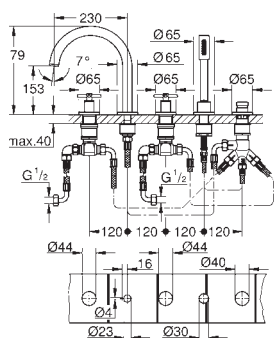

Atrio
5-hole bath/shower combination
ceramic headparts 1/2", 90°
GROHE Long-Life Shine durable sparkling sheen
Consisting of:
pre-assembled spout fixing
with lever handles
bath spout with mousseur and diverter bath/shower
hand shower Rainshower Aqua Stick 6.6 l/min
shower hose 2000 mm
flexible connection hoses
connection for shower hose
protected against backflow
can be used with 29 037 002
Two different sets of caps included. One set with
„H“ and „C“ marking, one set without marking.

	Ref. No.	Colour	EAN
	29 408 000	Chrome	4005176762826
	29 408 DC0	supersteel	4005176762857
	29 408 GL0	cool sunrise	4005176762864
	29 408 DA0	warm sunset	4005176762840
	29 408 AL0	brushed hard graphite	4005176762833