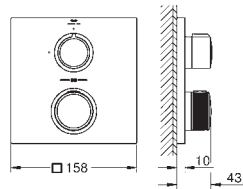

Allure
Thermostat for concealed installation with one valve
set for final installation for
GROHE Rapido SmartBox 35 600/35 604
GROHE TurboStat compact cartridge
with wax thermoelement
GROHE Long-Life Shine durable sparkling sheen
wall escutcheon with **GROHE FastFixation**
(covered escutcheon- and shaft sealing, covered fixing)
metal escutcheon, retroactively 6° adjustable
GROHE SafeStop safety button at 38°C
(calibration required)
GROHE SafeStop Plus optional temperature limiter at 43°C or 46°C included
built-in non return valve
and dirt strainers
ceramic stop valve, 120°
metal handles
flow performance:
outlet B = 27 l/min
outlet C = 30 l/min
without roughing-in-set

35 604 000	4005176698774
GROHE Rapido SmartBox universal rough-in box for concealed installation