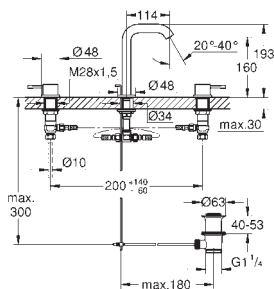

20 296 001	Chrome	4005176307072

Essence
Three-hole basin mixer 1/2"
M-Size
metal lever
ceramic headparts 1/2", 90°
GROHE Long-Life Shine durable sparkling sheen
GROHE Water Saving mousseur 5.7 l/min
GROHE AquaGuide adjustable mousseur
pop-up waste set 1 1/4"
pressure-proof, flexible connection hoses
between spout and side valves
union nut 1/2" x 10.5 mm