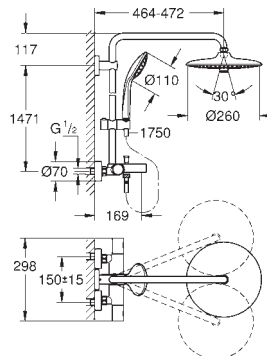

Euphoria System 260
Shower system with bath thermostat for wall mounting
Consisting of:
horizontal swivable 450 mm projection shower arm
exposed thermostatic shower
with Aquadimmer function
allows change between:
head shower Euphoria 260 (26 457)
3 spray patterns:
Rain, SmartRain, Jet
with ball joint
rotation angle $\pm 15^\circ$
bath inlet
separate diverter for hand shower
hand shower Euphoria 110 Massage
(27 239 000)
3 spray patterns:
Rain, SmartRain, Massage
adjustable height via gliding element
Silverflex shower hose 1750 mm (28 388 000)
GROHE Water Saving 9.5 l/min flow limiter
GROHE TurboStat compact cartridge
with wax thermoelement
GROHE SafeStop safety button at 38°C
(calibration required)
GROHE SafeStop Plus optional temperature limiter at 43°C included
GROHE DreamSpray perfect spray pattern
GROHE Long-Life Shine durable sparkling sheen
GROHE SprayDimmer (Stepless
flow rate reduction)
SpeedClean anti-limescale system
Inner WaterGuide for a longer life
TwistStop preventing the hose from twisting
suitable for instantaneous heaters from 18 kW/h
minimum flow rate 7 l/min.