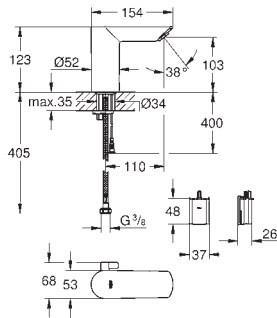

36 451 000	Chrome	4005176473678

Bau Cosmopolitan E
Infra-red electronic basin mixer 1/2"
with mixing device and temperature limiter
with infrared sensor for bi-directional communication
for monitoring, configuration and servicing
6V lithium battery, type CR-P2
battery lifetime approx. 7 years (150 actuations a day)
GROHE Long-Life Shine durable sparkling sheen
GROHE Water Saving mousseur 5.7 l/min
Lead and Nickel Free Inner Water Ways
body made of composite polymer
flexible connection hoses
non-return valve
dirt strainers
with integrated solenoid valve
external battery
rapid installation system
multistage battery status display
7 pre-set programs
auto flush
thermal disinfection
cleaning mode
additional functions and precise settings
by remote control 36 407
CE approved
noise classification 1 in accordance
with DIN4109
type of protection faucet IP 59