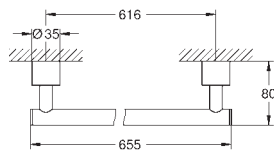

Atrio
Towel bar
 material: metal
 2 arms, not pivotable
 length 489 mm
 concealed fastening
GROHE Long-Life Shine durable sparkling sheen

GROHE SPA

Ref. No.	Colour	EAN
40 889 000	Chrome	4005176754685
40 889 DC0	supersteel	4005176754715
40 889 EN0	brushed nickel	4005176754722
40 889 GL0	cool sunrise	4005176754739
40 889 DA0	warm sunset	4005176754708
40 889 AL0	brushed hard graphite	4005176754692