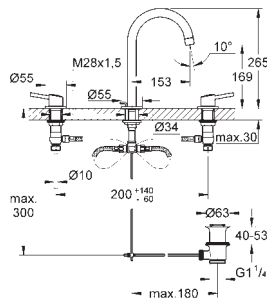

Concetto
Three-hole basin mixer 1/2"
L-Size
ceramic headpart
GROHE Long-Life Shine durable sparkling sheen
GROHE FastFixation installation system
with centering support
spout with mousseur
pop-up waste set 1 1/4"
pressure-proof, flexible connection hoses
pressure-proof, flexible connection hoses between middle-body and side valves

19 575 001	Chrome	4005176888366