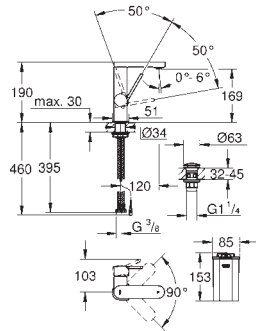

Ref. No. Colour EAN

23 958 003 Chrome 4005176605642

GROHE Plus
Single-lever basin mixer 1/2" with LED display
M-size
colour LED water temperature display
infra-red diverter: mousseur / Eco spray
automatic return to mousseur
monobloc installation
metal lever
28 mm ceramic cartridge
with **GROHE SilkMove**
with temperature limiter
GROHE Long-Life Shine durable sparkling sheen
SpeedClean mousseur
GROHE AquaGuide adjustable mousseur
rapid installation system
swivel spout with easy docking
swivel area 90°
smooth body with push-open pop-up waste set 1 1/4"
flexible connection hoses
1.5 V alkaline mono battery, 4 x mono cell
external battery

23 959 003 Chrome 4005176605659