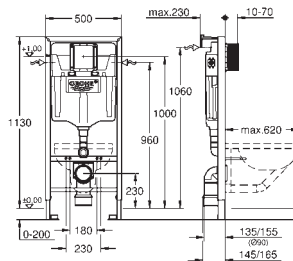

Rapid SL

Element for WC, 1.13 m installation height with flushing cistern GD 2, 6 l - 9 l

quick adjustment, lockable

fixing material

TÜV approved

2 WC fixing bolts

fixing device for ceramic

WC ceramics with small bearing area (< 205 mm) require

additional accessory 38 779 000

distance of fixing bolts 180/230 mm

outlet bend Ø 90 mm

depth adjustable

reducer Ø 90/110 mm

inlet and outlet connecting set

flushing cistern GD 2, 6 - 9 l, containing following features:

factory set 6 l and 3 l

pneumatic discharge valve offering 2 modes of operation: dual flush or single flush

water supply from left/right or back

low noise (group I acc. to

German Noise Specification)

Insulated against condensation

1/2" water supply connection including integrated

angle valve and push fit flexible hose union

no tools required for the installation

of the inspection shaft incl. protection

during construction phase

inspection shaft for vertical or horizontal use

allows for flush plate to be installed vertically or horizontally.

including wall brackets 38 558 00M for on-the-wall installation

including WC set for noise protection (37 131 000)

for mounting of small flush plates please order

revision shaft 40 911 000 (sold separately)