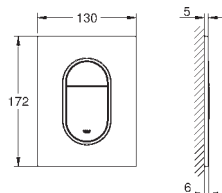

Arena Cosmopolitan S
Flush plate
for dual flush or start & stop actuation
for pneumatic drop valve AV1
compatible with Rapid SL/GD2 1.13 m
for vertical installation
130 x 172 mm
made of ABS
GROHE Long-Life Shine durable sparkling sheen
GROHE Water Saving - Less water, perfect flow
flush plate with magnetic holder and fixing brackets included
compatible with Rapid SLX
for use with Rapid SL and Uniset with GD 2 cistern please order shaft 40 911 000
(sold separately)
colours BE and EN available until 31 March 2023