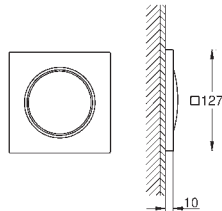

36 472 000 Chrome 4005176758720

**Rainshower F-digital Deluxe
Light set**

127 x 127 mm per module
full spectrum LED: soft light with changing rainbow colours
individually adjustable: permanent lighting with colour selection
Consisting of:
- 1 light module with two plug connections
- 1 light module with one plug connection
waterproof & corrosion protected
supply voltage: 12 V DC
CE approved
GROHE Long-Life Shine durable sparkling sheen
requires rough-in set (29 412 000), F-digital Deluxe base unit box (26 864 000 or 36 476 000), Bluetooth unit (36 475 000) and various cable connections – all to be ordered separately due to installation situation
this product contains built-in LED lamps, which cannot be changed: energy efficiency class: A+
For detailed planning and product information please contact your local GROHE Customer Service.