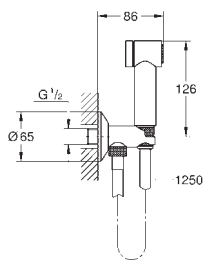

Ref. No.	Colour	EAN
	  26 841 000	Chrome	4005176754241
	Rainshower Aqua Wall holder set with self-closing angle valve, 1 spray Consisting of: hand shower with trigger control (26 839) valve with integrated shower holder (26 842) Silverflex Long-Life shower hose 1250 mm (26 335) GROHE Long-Life Shine durable sparkling sheen SpeedClean anti-limescale system TwistStop preventing the hose from twisting Min. recommended pressure 0.5 bar Please refer to local norms regarding installation.		
	  26 840 000	Chrome	4005176754234
	Rainshower Aqua Wall holder set with angle valve 1 spray Consisting of: hand shower with trigger control (26 839) valve with integrated shower holder (26 842) Silverflex Long-Life shower hose 1250 mm (26 335) GROHE Long-Life Shine durable sparkling sheen SpeedClean anti-limescale system TwistStop preventing the hose from twisting Please refer to local norms regarding installation.		
	  26 839 000	Chrome	4005176754227
	Rainshower Aqua Hand shower 1 spray with trigger control material: metal GROHE Long-Life Shine durable sparkling sheen SpeedClean anti-limescale system Universal Mounting System. Fits all standard shower hoses Min. recommended pressure 0.5 bar Please refer to local norms regarding installation.		
	  26 842 000	Chrome	4005176754258
	Rainshower Aqua Valve with wall shower holder escutcheon connection thread 1/2" GROHE Long-Life Shine durable sparkling sheen Please refer to local norms regarding installation.