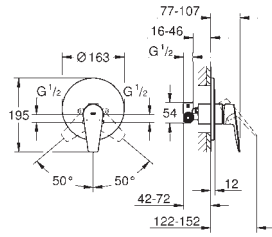

Ref. No. Colour EAN

29 078 001 Chrome 4005176556555

BauEdge
Single-lever shower mixer 1/2"
concealed installation
Consisting of:
set for final installation
metal lever
concealed body
GROHE Long-Life 46 mm ceramic cartridge
GROHE Long-Life Shine durable sparkling sheen
adjustable flow rate limiter
escutcheon- and shaft-sealing
optional temperature limiter (46 375 000)
professional edition

34 793 000 Chrome 4005176632433