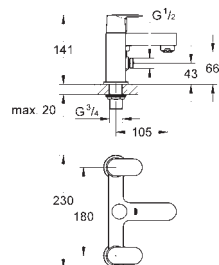

Eurosmart Cosmopolitan
Two-handed Bath/Shower mixer 1/2"
deck mounted
metal handles
GROHE Long-Life headpart 3/4"
automatic diverter: bath/shower
integrated non-return valve
in the shower outlet 1/2"
GROHE Long-Life Shine durable sparkling sheen
min. recommended pressure 0.2 bar