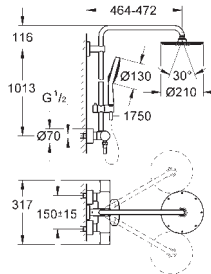

Rainshower System 210
Shower system with thermostat for wall mounting
horizontal swivable 450 mm projection shower arm
exposed thermostatic shower
with Aquadimmer function
allows change between:
Rainshower Cosmopolitan 210 head shower (28 368 000)
material: metal
with ball joint
rotation angle $\pm 15^\circ$
hand shower Power&Soul Cosmopolitan 130 (27 664 000)
adjustable height via gliding element
(12 140 000)
Silverflex shower hose 1750 mm (28 388 000)
GROHE TurboStat compact cartridge
with wax thermoelement
GROHE SafeStop safety button at 38°C
(calibration required)
GROHE SafeStop Plus optional temperature limiter at 43°C included
GROHE CoolTouch
GROHE DreamSpray perfect spray pattern
GROHE One-Click Showering spray selection
with one click
GROHE Long-Life Shine durable sparkling sheen
SpeedClean anti-limescale system
Inner WaterGuide for a longer life
minimum flow rate 7 l/min.

27 641 000 Chrome 4005176901645