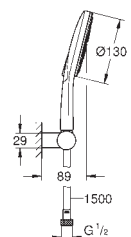

26 580 000 Chrome 4005176486210

**Rainshower SmartActive 130
Wall holder set 3 sprays**

Consisting of:
hand shower Rainshower SmartActive 130 (26 574)
wall shower holder, adjustable (27 055)
Silverflex shower hose 1.500 mm (28 364)
GROHE Water Saving 9.5 l/min flow limiter
GROHE DreamSpray perfect spray pattern
GROHE Long-Life Shine durable sparkling sheen
SpeedClean anti-limescale system
Inner WaterGuide for a longer life
TwistStop preventing the hose from twisting
suitable for instantaneous heater

26 580 LSO moon white 4005176486227
ditto, with white spray plate