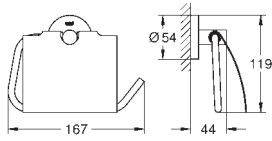

GROHE ESSENTIALS

Ref. No.	Colour	EAN
40 367 001	★ Chrome	4005176326387
40 367 DC1	★ supersteel	4005176412455
40 367 BE1	polished nickel	4005176430220
40 367 EN1	brushed nickel	4005176326394
40 367 GL1	★ cool sunrise	4005176429477
40 367 GN1	★ brushed cool sunrise	4005176429927
40 367 DA1	★ warm sunset	4005176429323
40 367 DL1	★ brushed warm sunset	4005176430077
40 367 A01	hard graphite	4005176429620
40 367 AL1	★ brushed hard graphite	4005176429774

Essentials

Toilet roll holder

material: metal
with cover
concealed fastening

GROHE Long-Life Shine durable sparkling sheen

suitable for screwing (including screws and dowels) or gluing (glue 40 915 000 sold separately)