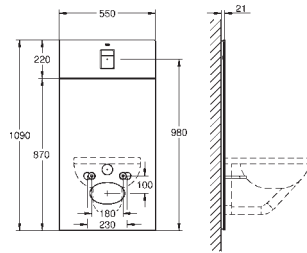

Glass Cover Skate Cosmopolitan
for Rapid SL 1.13 m
with flushing cistern GD 2
for connecting shower toilet Sensia Arena or common wall-hung WCs
for tiled/plastered walls
two-piece glass cover made of tempered safety glass (8 mm)
upper part removable for maintenance
flush plate Skate Cosmopolitan, chrome, flush plate is kept flush with glass cover
HPL mounting plate with hole pattern for all connections
mounting plate with concealed water connection for shower toilet Sensia Arena
mounting plate with with quality edges in silver finish
Set for noise protection
including accessory for mounting glass plate and WC ceramic