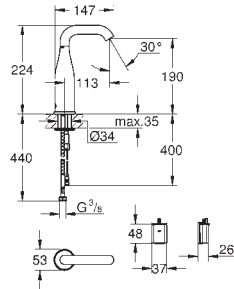

GROHE ESSENCE E

Ref. No.	Colour	EAN
36 446 000	Chrome	4005176415685

Essence E
Infra-red electronic basin tap 1/2"
with infrared sensor for bi-directional communication for monitoring, configuration and servicing for cold or premixed water
6V lithium battery, type CR-P2
battery lifetime approx. 7 years (150 actuations a day)
GROHE Long-Life Shine durable sparkling sheen
adjustable swivel area 0° / 150° / 360°
laminar spray regulator 5.0 l/min
flexible connection hose
dirt strainer
with integrated solenoid valve
external battery
rapid installation system
multistage battery status display
7 pre-set programs
auto flush
thermal disinfection
cleaning mode
additional functions and precise settings by remote control 36 407
CE approved
noise classification 1 in accordance with DIN4109
type of protection faucet IP 59K

36 447 000	Chrome	4005176416293