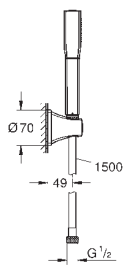

Grandera Stick Wall holder set 1 spray Consisting of: Stick hand shower wall hand shower holder (26 896 xx0) Rotaflex Metal Long-Life TwistStop shower hose 1500 mm (28 417) GROHE Water Saving 7.6 l/min flow limiter GROHE DreamSpray perfect spray pattern Inner WaterGuide for a longer life GROHE CoolTouch prevents scalding on hot surfaces GROHE Long-Life Shine durable sparkling sheen SpeedClean anti-limescale system