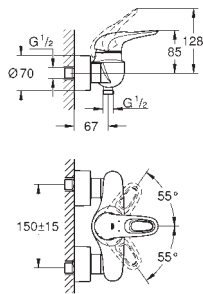

33 590 003	Chrome	4005176334306
33 590 LS3	moon white	4005176334511

Eurostyle
Single-lever shower mixer 1/2"
wall mounted
loop metal lever
GROHE SilkMove 35 mm ceramic cartridge
with temperature limiter
GROHE Long-Life Shine durable sparkling sheen
adjustable flow rate limiter
shower outlet 1/2" with integrated non-return valve
covered S-unions
metal wall escutcheons
protected against backflow