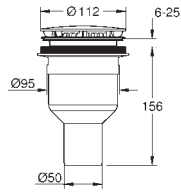

GROHE ACRYLIC SHOWER TRAYS

Ref. No.	Colour	EAN
49 533 000	Chrome	4005176478475
49 533 SH0	alpine white	4005176560033

Waste set for universal shower tray
Ø 112 mm
vertical outlet
GROHE Long-Life Shine durable sparkling sheen
flow rate 1.1 l/s according to DIN EN 274