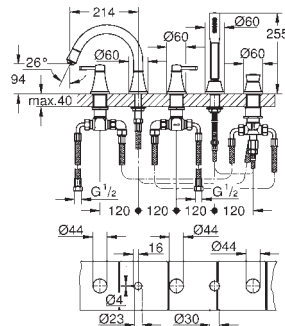

Grandera
5-hole bath/shower combination
ceramic headparts 1/2", 90°
GROHE Long-Life Shine durable sparkling sheen
Consisting of:
pre-assembled spout fixing
single lever mixer operating element
bath spout with mousseur and diverter bath/shower
Grandera hand shower 7.6 l/min
metal shower hose
flexible connection hoses
connection for shower hose
protected against backflow
can be used with 29 037 000