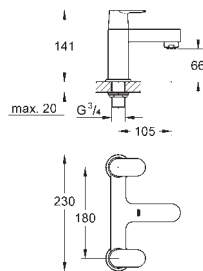

Eurosmart Cosmopolitan
Two-handed Bath filler 1/2"
deck mounted
metal handles
GROHE Long-Life headpart 3/4"
GROHE Long-Life Shine durable sparkling sheen
min. recommended pressure 0.2 bar

25 129 000   Chrome   4005176905216