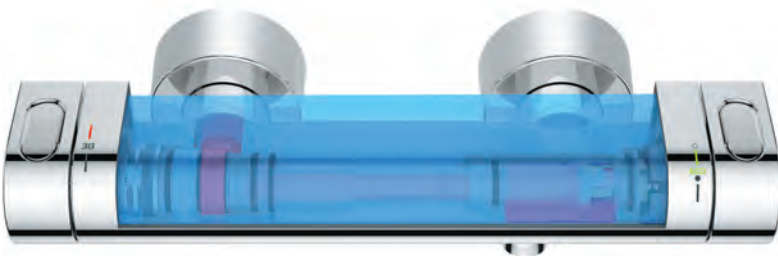

Safety surround = 100% GROHE CoolTouch No risk of scalding

Safety housing with water cooling