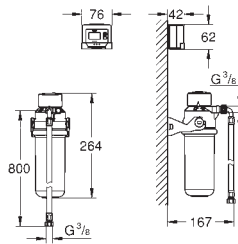

40 438 001 4005176984105

**GROHE Blue
S-size filter starter set**

Consisting of:

GROHE Blue filter head

GROHE Blue S-Size filter for water hardness reduction and premium taste
Capacity 600 L at 20° dKH
flow meter for filter lifetime measurement including 2 x AA batteries
compatible with GROHE Blue Pure single faucets and GROHE Red water systems