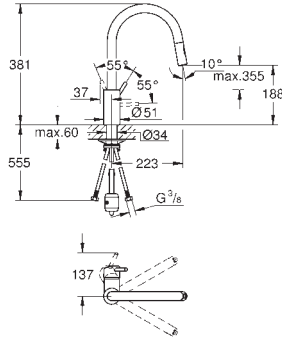

31 483 002	Chrome	4005176466809
31 483 DC2	supersteel	4005176466816

Concetto
Single-lever sink mixer 1/2"
high spout
monobloc installation
GROHE Long-Life Shine durable sparkling sheen
GROHE SilkMove 35 mm ceramic cartridge
GROHE EasyDock guarantees easy retraction and smooth docking back to the starting position
Lead and Nickel Free Inner Water Ways
pull-out dual spray
diverter: laminar spray/SpeedClean shower jet
adjustable flow rate limiter
swivel tubular spout
swivel area 360°
protected against backflow
flexible connection hoses
metal fixation set