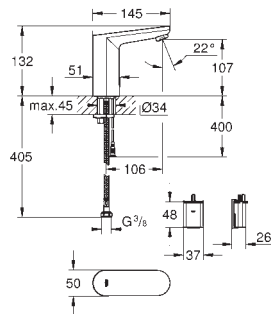

Eurosmart Cosmopolitan E
Infra-red electronic basin mixer 1/2"
with hidden mixing device and adjustable temperature limiter
with infrared sensor for bi-directional communication for monitoring, configuration and servicing
6V lithium battery, type CR-P2
battery lifetime approx. 7 years (150 actuations a day)
GROHE Water Saving mousseur 5.7 l/min
flexible connection hoses
non-return valve
dirt strainers
with integrated solenoid valve
external battery
rapid installation system
multistage battery status display
7 pre-set programs
CE approved
noise classification 1 in accordance with DIN4109
type of protection faucet IP 59
replaces 36 330 001

36 324 001 Chrome 4005176305757