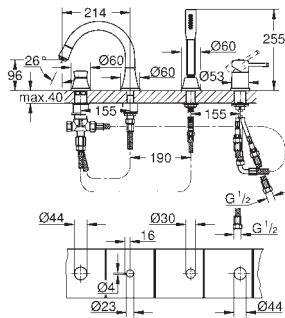

Grandera
4-hole single-lever bath combination
GROHE SilkMove 46 mm ceramic cartridge
GROHE Long-Life Shine durable sparkling sheen
Consisting of:
pre-assembled spout fixing
single lever mixer operating element
bath spout with mousseur and diverter bath/shower
Grandera hand shower 7.6 l/min
metal shower hose
flexible connection hoses
connection for shower hose
protected against backflow
can be used with 29 037 000

29 415 000 Chrome 4005176757693
29 415 IGO chrome/gold 4005176757754