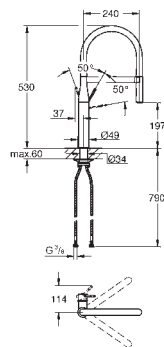

30 294 GL0	cool sunrise	4005176488078
30 294 GN0	brushed cool sunrise	4005176488085
30 294 DA0	warm sunset	4005176488498
30 294 DL0	brushed warm sunset	4005176488504
30 294 A00	hard graphite	4005176488054
30 294 AL0	brushed hard graphite	4005176488061

Colour variants for 30 503