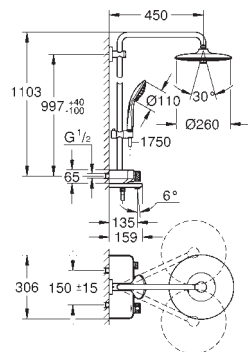

26 608 000	Chrome	4005176518577

Euphoria SmartControl System 260 Mono Shower system with bath thermostat for wall mounting

Consisting of:
horizontal swivable 450 mm projection shower arm
upper bracket adjustable for minimal adaption to existing drilling holes
exposed SmartControl bath thermostat
allows change between:
head shower Euphoria 260 (26 455)
3 spray patterns:
Rain, SmartRain, Jet
with ball joint
rotation angle $\pm 15^\circ$
bath inlet
hand shower Euphoria 110 Massage, spray plate white (27 221 001)
3 spray patterns:
Rain, SmartRain, Massage
adjustable height via gliding element
Silverflex shower hose 1750 mm (28 388 000)
GROHE DreamSpray perfect spray pattern
GROHE Long-Life Shine durable sparkling sheen
GROHE CoolTouch prevents scalding on hot surfaces
GROHE TurboStat compact cartridge
with wax thermoelement
GROHE Water Saving - Less water, perfect flow
- GROHE SafeStop at 38°C
GROHE SafeStop Plus optional temperature limiter at 43°C included
GROHE SmartControl push for ON-OFF, turn for volume adjustment from
GROHE Water Saving to full flow
integrated **GROHE EasyReach** shower tray
SpeedClean anti-limescale system
Inner WaterGuide for a longer life
TwistStop preventing the hose from twisting
suitable for instantaneous heaters from 18 kW/h
minimum flow rate 7 l/min.
GROHE ProGrip with knurl structure