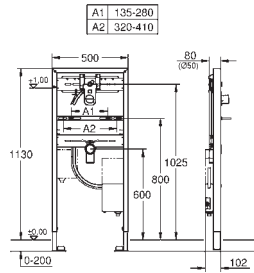

GROHE RAPID SL FOR WASH BASIN AND BIDET

Ref. No. Colour EAN

38 748 002 Chrome 4005176416323

Rapid SL

Element for wash basin with roughin-in set for infra-red electronic
suitable for trim sets Europlus E 36 042 SD0, Essence E 36 447 000
and Eurocube E 36 442 000

1.13 m finished installation height
for on-the-wall installations or studded walls

Includes

wash basin fixing bolts with
fixing device for ceramic
variable distance of fixing bolts
HT-outlet bend Ø 50 mm
seal Ø 32 mm
pre-mounted roughing-in set
with protecting block
fire-proof pipe for laying electronic cables
installation box with water group, stop valve and flush elbow
connection with noise protected fitting holder 1/2"
connecting box for mains supply 230 V
CE approved
for installation with pre-mixed or cold water
for on-the-wall installation please order wall brackets 38 558 00M (sold
separately)