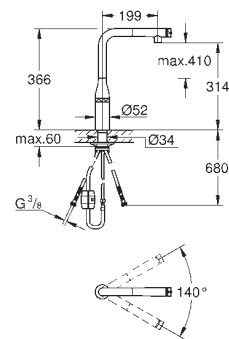

31 928 KF0	phantom black	4005176782701

Essence SmartControl
Sink mixer with SmartControl
monobloc installation
GROHE Long-Life Shine finish
pull-out spray with laminar metal spray
GROHE Magnetic Docking guarantees easy retraction and smooth docking of the spray head back to the starting position
GROHE SmartControl push for ON-OFF, turn for volume adjustment from water saving eco mode to Full Flow
temperature adjustment by turning of mixing valve on body
swivel tubular spout
swivel area 140°
protected against backflow
flexible connection hoses
metal fixation set
Lead and Nickel Free Inner Water Ways
professional edition

30 503 000	Chrome	4005176695698
30 503 DC0	supersteel	4005176720178

Essence
Single-lever sink mixer 1/2"
monobloc installation
GROHE Long-Life Shine durable sparkling sheen
28 mm ceramic cartridge
with **GROHE SilkMove**
flow strainer
with integrated temperature limiter
professional spray
with flexible, hygienic GROHFlexx kitchen santoprene hose
diverter: laminar spray/SpeedClean shower jet
automatic return to laminar spray
metal spray
GROHE Magnetic Docking guarantees easy retraction and smooth docking of the spray head back to the starting position
swivel spout
swivel area 360°
protected against backflow
flexible connection hoses
metal fixation set
professional edition
replaces Essence sink mixer 30 294 xx0