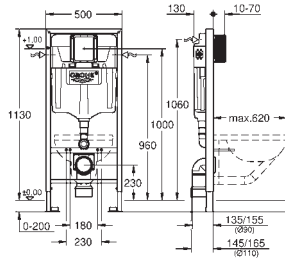

GROHE RAPID SL FOR WC

Ref. No. Colour EAN

38 528 001 4005176863943

Rapid SL

Element for WC, 1.13 m installation height with flushing cistern GD 2, 6 l - 9 l

for on-the-wall installations or studded walls
powder coated steel frame, self-supporting
TUV approved
2 WC fixing bolts
fixing device for ceramic
WC ceramics with small bearing area (< 205 mm) require additional accessory 38 779 000
distance of fixing bolts 180/230 mm
outlet bend Ø 90 mm
depth adjustable
reducer Ø 90/110 mm
inlet and outlet connecting set

flushing cistern GD 2, 6 - 9 l, containing following features:

water supply from left/right or back
Insulated against condensation
1/2" water supply connection including integrated angle valve and push fit flexible hose union

for on-the-wall installation please order wall brackets 38 558 00M (sold separately)

for mounting of small flush plates please order revision shaft 40 911 000 (sold separately)

39 002 000

4005176936920