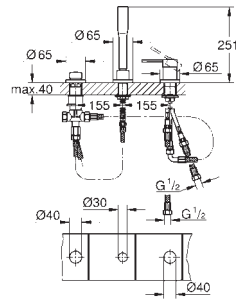

19 976 001 Chrome 4005176307218
Essence
3-hole single-lever bath combination
Three hole installation
GROHE SilkMove 35 mm ceramic cartridge
GROHE Long-Life Shine durable sparkling sheen
single lever mixer operating element
diverter bath/shower
hand shower 27 400 000
metal shower hose 2000 mm (always chrome for any colour of the set)
flexible connection hoses
connection for shower hose
protected against backflow
for use with 29 037 000
for combination with 28 990 / 28 991