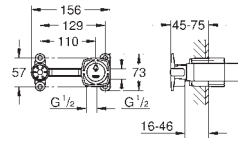

29 417 000	Chrome	4005176757815
29 417 IGO	chrome/gold	4005176757822

ditto, projection 234 mm

GROHE SPA

GROHE GRANDERA

Ref. No. Colour EAN

23 319 000 4005176931192

Grandera
Single-lever mixer 1/2", concealed body
for 2 hole basin mixer
wall installation
without finishing trim set
GROHE SilkMove 35 mm ceramic cartridge
adjustable flow rate limiter
installation depth 45 to 75 mm
installation device