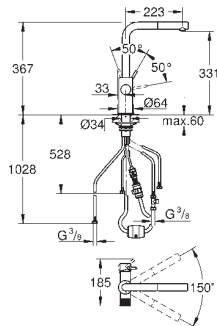

**GROHE Blue Pure Minta
Filter tap with pull-out mousseur**

Consisting of:
GROHE Blue single-lever sink mixer with filter function
monobloc installation
L-spout
pull out mousseur spout
separate handle for filtered water
28 mm ceramic cartridge
with **GROHE SilkMove**
swivel tubular spout
swivel area 360°
separate inner water ways for filtered
and non-filtered water
flexible connection hoses

30 590 KFO phantom black 4005176781728