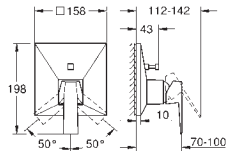

Ref. No.	Colour	EAN
24 279 000	Chrome	4005176759949
24 279 DC0	supersteel	4005176759963
24 279 AL0	brushed hard graphite	4005176759956

Allure Brilliant
Single-lever mixer with 2-way diverter
set for final installation for
GROHE Rapido SmartBox 35 600/35 604
GROHE SilkMove 46 mm ceramic cartridge
GROHE Long-Life Shine durable sparkling sheen
wall escutcheon with **GROHE FastFixation**
(covered escutcheon- and shaft sealing, covered fixing)
metal escutcheon, retroactively 6° adjustable
metal lever
automatic 2-way diverter
flow performance:
outlet B = 27 l/min, outlet C = 27 l/min
without roughing-in-set

24 425 000	Chrome	4005176795220
24 425 DC0	supersteel	4005176795237
24 425 AL0	brushed hard graphite	4005176795244

Allure Brilliant Private Collection single-lever mixer with 2-way diverter with knurled handle

24 426 000	Chrome	4005176795251
24 426 DC0	supersteel	4005176795268
24 426 AL0	brushed hard graphite	4005176795275

Allure Brilliant Private Collection single-lever mixer with 2-way diverter with white Caesarstone handle

24 427 000	Chrome	4005176795282
24 427 DC0	supersteel	4005176795299
24 427 AL0	brushed hard graphite	4005176795305

Allure Brilliant Private Collection single-lever mixer with 2-way diverter with black Caesarstone handle

35 604 000		4005176698774

GROHE Rapido SmartBox universal rough-in box for concealed installation