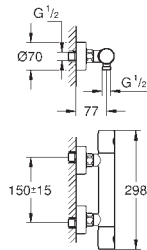

Grohtherm 800 Cosmopolitan

Thermostatic shower mixer 1/2"

wall mounted
GROHE Long-Life Shine durable sparkling sheen
GROHE MetalGrip ergonomically shaped metal handles
GROHE SafeStop safety button at 38°C
(calibration required)
GROHE SafeStop Plus optional temperature limiter at 43°C included
GROHE TurboStat compact cartridge
with wax thermoelement
integrated mixed water shut off
volume handle with **GROHE EcoButton**
(economy button with individually
adjustable economy stop)
ceramic headpart 1/2", 180°
shower bottom outlet 1/2"
built-in non return valves
dirt strainers
protected against backflow
S-unions
metal escutcheon
GROHE Water Saving - Less water, perfect flow