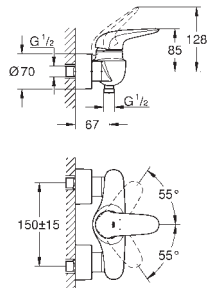

23 722 003	Chrome	4005176365188
23 722 LS3	moon white	4005176365195

Eurostyle
Single-lever shower mixer 1/2"
wall mounted
solid metal lever
GROHE SilkMove 35 mm ceramic cartridge
with temperature limiter
GROHE Long-Life Shine durable sparkling sheen
adjustable flow rate limiter
shower outlet 1/2" with integrated non-return valve
covered S-unions
metal wall escutcheons
protected against backflow