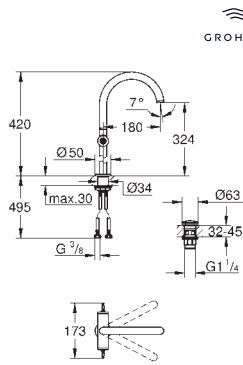

Ref. No.	Colour	EAN
21 140 000	Chrome	4005176510458
21 140 DC0	supersteel	4005176510359
21 140 GL0	cool sunrise	4005176510298
21 140 DA0	warm sunset	4005176510373
21 140 AL0	brushed hard graphite	4005176510410

Atrio Private Collection
Basin mixer, 1/2"
XL-Size
for free-standing basins
ceramic headparts 1/2", 90°
GROHE Long-Life Shine durable sparkling sheen
GROHE EcoJoy 5.7 l/min laminar mousseur
rapid installation system
swivel tubular spout with mousseur and stop limiter
Push-open waste set 1 1/4"
flexible connection hoses
for stick handles
to be combined with stick sets 48 458, 48 459 or 48 646, please order separately