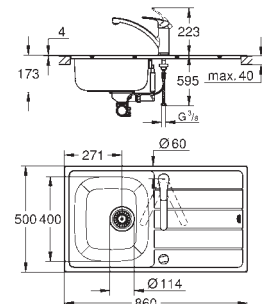

Eurosmart

Kitchen sink and tap bundle

Consisting of:
K200 stainless steel sink with drainer (31 552 SD1)
mounting type: top mount
Eurosmart single lever sink mixer (33 281 003)
low spout
monobloc installation

GROHE Long-Life Shine durable sparkling sheen
GROHE SilkMove 35 mm ceramic cartridge
with integrated temperature limiter
adjustable flow rate limiter
swivel cast spout
swivel area 140°

Lead and Nickel Free Inner Water Ways
mousseur with coin slot for tool free replacement
flexible connection hoses
outer radius: R6 (topmount), inner bowl radius: R100
GROHE FastFixation installation system
optional push to open excenter (40 986 SD0)
amount of fasteners included (top mount): 14