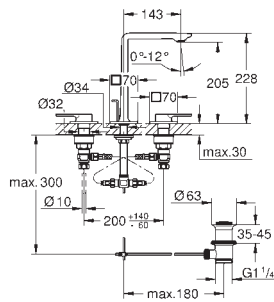

Ref. No.	Colour	EAN
20 188 001	Chrome	4005176499685
20 188 GN1	brushed cool sunrise	4005176499722
20 188 DL1	brushed warm sunset	4005176499746
20 188 A01	hard graphite	4005176499753

Allure
Three-hole basin mixer 1/2"
M-Size
deck mounted
ceramic headparts 1/2", 90°
GROHE Long-Life Shine durable sparkling sheen
GROHE Water Saving 5.7 l/min. flow limiter
GROHE AquaGuide adjustable slim air mousseur
projection 143 mm
pressure-proof, flexible connection hoses
between spout and side valves
pop-up waste set 1 1/4"