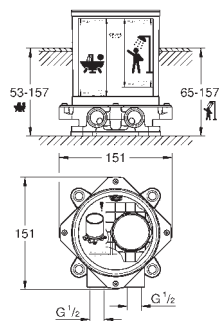

45 984 001		4005176992056

Rough-in set 1/2"
for floor-mounted bath mixers/spouts and shower mixers
without finishing trim set
installation plate with 360° horizontal and 3° vertical adjustment
installation depth 53-157 mm for bath mixers/spouts, depth compensation 104 mm
installation depth 65-157 mm for shower mixers, depth compensation 92 mm
two 1/2" female connections (hot/cold supplies)
flushing plug
Can take a single mixed supply
fixing material