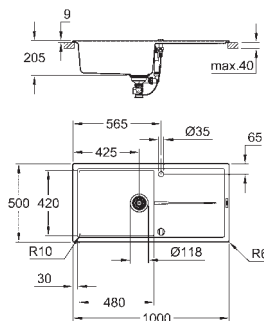

K400

Composite sink with drainer
model: K400 60-C 100/50 1.0 rev
mounting type: top mount
material: quartz composite

GROHE Whisper

min. cabinet size: 600 mm
dimensions: 1000 x 500 mm
1 bowl: 480 x 420 x 205 mm
outer radius: R6, inner bowl radius: R10

GROHE FastFixation installation system

sink mountable left or right
cut-out: 980 x 480 mm
drainer: automatic waste fitting
accessories included: automatic waste fitting with rotary handle,
waste kit, basket strainer waste, mounting set
optional push to open excenter (40 986 SD0)
amount of fasteners included (top mount): 12
heat resistant up to 180° C