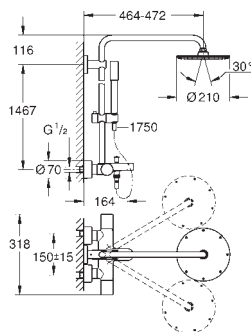

Rainshower System 210
Shower system with bath thermostat for wall mounting
horizontal swivable 450 mm projection shower arm
exposed thermostatic shower
with Aquadimmer function
allows change between:
Head shower Rainshower Cosmopolitan 210 (28 373 000)
material: metal
with ball joint, rotation angle $\pm 15^\circ$
bath inlet
separate diverter for hand shower Sena (28 341 000)
adjustable height via gliding element
(12 140 000)
metal shower hose 1750 mm (27 178)
GROHE Water Saving 9.5 l/min flow limiter
GROHE TurboStat compact cartridge
with wax thermoelement
GROHE SafeStop safety button at 38°C
(calibration required)
GROHE SafeStop Plus optional temperature limiter at 43°C included
GROHE CoolTouch
GROHE DreamSpray perfect spray pattern
GROHE Long-Life Shine durable sparkling sheen
SpeedClean anti-limescale system
Inner WaterGuide for a longer life