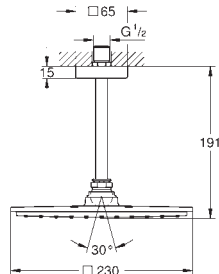

Rainshower Aqua 230
Head shower set ceiling 154 mm, 1 spray
Consisting of:
head shower Rainshower Allure 230 (26 877 000)
material: metal
1 spray pattern:
Rain
shower arm Rainshower ceiling 154 mm (27 711 000)
GROHE Water Saving 9.5 l/min flow limiter
GROHE DreamSpray perfect spray pattern
GROHE Long-Life Shine durable sparkling sheen
SpeedClean anti-limescale system

26 802 000   Chrome   4005176722776
26 802 DC0   supersteel   4005176722899
26 802 AL0   brushed hard graphite   4005176722905