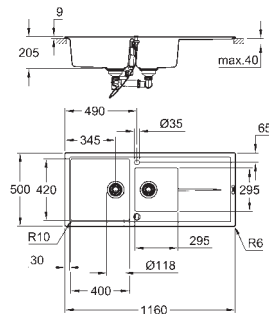

31 656 AT0 granite gray 4005176521416
31 656 AP0 granite black 4005176521409

K200

Composite sink
model: K200 50-C 51 1.0
mounting type: top mount
material: quartz composite

GROHE Whisper

min. cabinet size: 500 mm
dimensions: Ø 510 mm
1 bowl: Ø 380 x 200 mm
inner bowl radius: Ø 380

GROHE FastFixation installation system

cut-out: Ø 490 mm
drainer: automatic waste fitting
accessories included: waste kit, basket strainer waste, mounting set
optional push to open excenter (40 986 SD0)
amount of fasteners included (top mount): 3
heat resistant up to 180° C