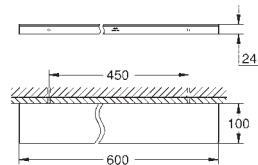

Ref. No.	Colour	EAN
40 965 001	Chrome	4005176531125
40 965 GN1	brushed cool sunrise	4005176531163
40 965 DL1	brushed warm sunset	4005176531187
40 965 A01	hard graphite	4005176531194

Allure
Shelf
wall mounted
material: glass / metal
concealed fastening
width 600 mm
depth 100 mm
GROHE Long-Life Shine durable sparkling sheen