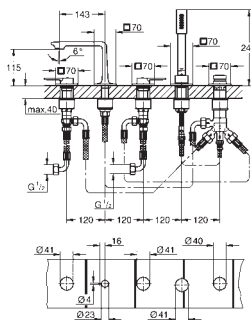

Allure
5-hole bath/shower combination

for installation under tiled surround
ceramic headparts 1/2", 90°

GROHE Long-Life Shine durable sparkling sheen
Consisting of:

pre-assembled spout fixing

with lever handles

bath spout with mousseur and diverter bath/shower

Sena hand shower 6.6 l/min

shower hose 2000 mm

flexible connection hoses

connection for shower hose

protected against backflow

optional baseframes for installation: 29 037 001/29 037 002