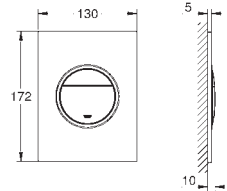

37 601 000	Chrome	4005176416057
37 601 DC0	supersteel	4005176416088
37 601 AL0	brushed hard graphite	4005176529030

Nova Cosmopolitan S
Flush plate
for dual flush or start & stop actuation
for pneumatic drop valve AV1
compatible with Rapid SL/GD2 1.13 m
for vertical installation
130 x 172 mm
made of ABS
GROHE Long-Life Shine durable sparkling sheen
GROHE Water Saving - Less water, perfect flow
flush plate with magnetic holder and fixing brackets included
compatible with Rapid SLX
for use with Rapid SL and Uniset with GD 2 cistern please order shaft 40 911 000
(sold separately)