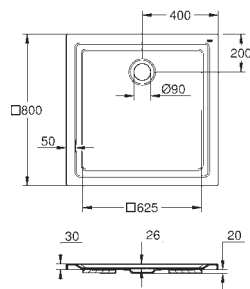

Acrylic shower tray 800 x 800
dimensions: 800 x 800 mm
depth: 30 mm
material: acrylic
diameter of waste outlet: 90 mm
recommended GROHE waste sets: 49 533 000 (vertical) and 49 534 000 (horizontal), sold separately
recommended installation material:
MEPA universal shower tray base unit BW 5 (# 150130) and wall rails for shower trays (# 190032)
or
MEPA mounting frame SF (# 150183)
rim sealing (# 180040)
recommended Poresta installation set # 17014411
recommended Schedel installation set SD 90080

39 306 000	alpine white	4005176346088