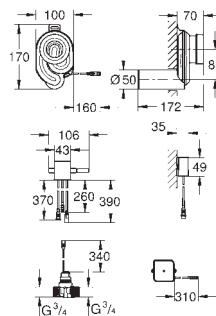

Temperature sensor for urinal
with transformer 100-240 V AC, 50-60 Hz, 6.75 V DC
39 376 000 Rapid SL required
Waste trap with temperature sensor
cartridge with solenoid valve and dirt strainer
flow pressure min 0.5 bar
operating pressure max 10 bar
7 pre-set programs
auto flush
cleaning mode
pre-flush on/off
CE approved