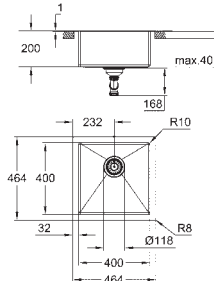

GROHE Whisper

min. cabinet size: 450 mm
dimensions: 464 x 464 mm
1 bowl: 400 x 400 x 200 mm
outer radius: R11 (undermount)/R3 (topmount), inner bowl radius: R10

GROHE FastFixation installation system

cut-out (undermount): 402 x 402 mm (R11)
cut-out (top mount): 449 x 449 mm (R3)
cut-out (flush mount): 449 x 449 mm (R3) (top step outer size: -465 x 465 -R8 deep -3.5 mm)
drainer: Ø 3.5"/90 mm basket strainer waste
accessories included: waste kit, basket strainer waste, mounting set
optional push to open excenter (40 986 SD0)
amount of fasteners included (top mount): 8
amount of fasteners included (undermount): 8