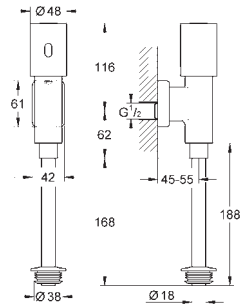

GROHE ELECTRONIC ACTUATIONS FOR URINAL

Ref. No.	Colour	EAN
37 421 000	Chrome	4005176935572

Tectron Rondo

Infra-red electronic for Urinal

with infrared sensor for bi-directional communication for monitoring, configuration and servicing
6V lithium battery, type CR-P2
battery lifetime approx. 7 years (150 actuations a day)
metal housing
exposed installation
flow pressure min 0.5 bar
operating pressure max 10 bar
G 1/2
with **integrated stop valve**
flush pipe with rubber connector
multistage battery status display
7 pre-set programs
auto flush
cleaning mode
pre-flush on/off
additional functions and precise settings
by remote control 36 407
adjustable flow time by hand or remote
CE approved