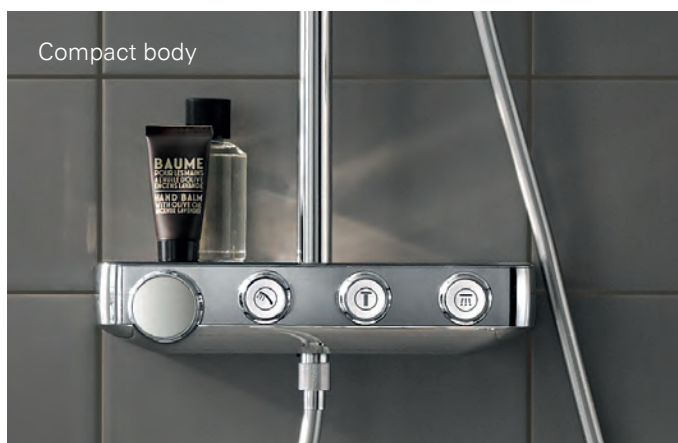

EUPHORIA SMARTCONTROL YOUR TURN – YOUR SHOWER

We've put a lot of thought into our new GROHE Euphoria SmartControl shower system: the result is a range of features that make the Euphoria more convenient and more enjoyable to use. The shower arm has a swivel function that allows you to rotate the showerhead through 180° to achieve the perfect angle. And the fully adjustable shower holder allows the hand shower to be positioned individually at the ideal height.

We have made the sleek Grohtherm SmartControl body smaller and more compact to offer more space in the shower. And because we want you to enjoy your shower as quickly as possible, we came up with the GROHE QuickFix. This allows the position of the upper bracket to be altered during installation of the shower rail. The advantage: the upper bracket can be installed easily and quickly by utilising existing drilled holes.