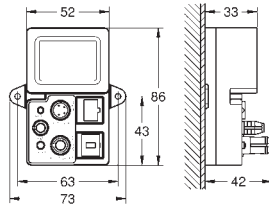

Ref. No.	Colour	EAN
36 475 000	Chrome	4005176758751

GROHE F-digital Deluxe

Bluetooth unit BT-01A for Apple and Android devices

with integrated electronic for wireless data communication
wall mounted

86 x 73 x 42 mm

Features:

- reset switch
- status indicator (LED)
- stand alone/maximum configuration
- one-to-one connection
- with safety cut-off mechanism (1 user)
- safety shutdown in case of connection loss
- connection cable set for data communication and power supply (5 m each)
- CE approved

Bluetooth transmitter power supply: 12 V

Bluetooth transmitter frequency: 2.4 GHz

Bluetooth range (max. 10 m) varies depending on materials used and walls between transmitter and receiver

requires Base Unit Box 2.0 (36 476 000) or Base Unit Box 4.0 (26 864 000) – to be ordered separately

Bluetooth-enabled device (Bluetooth V2.1 or higher) necessary

System requirements

Android

operating system: as of release 2.3.3

pixel density: 160 dpi minimum

display resolution: 320 x 470 pixels per inch

System requirements

Apple

iPod touch 4/5, iPhone 4/5, iPad/ iPad mini**

Apple operating system: as of release iOS 6.0 and above

Mobile devices and GROHE SPA F-digital deluxe App*** are not included in delivery and have to be ordered separately via an authorised Apple store/store/ iTunes or Google Play store.