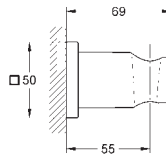

27 075 000	Chrome	4005176833090

Rainshower
Wall hand Shower holder
non-adjustable
with square escutcheon
GROHE Long-Life Shine durable sparkling sheen