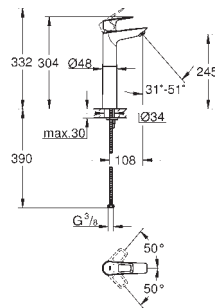

23 764 001 Chrome 4005176555848

**BauLoop
Basin mixer 1/2"
XL-Size**

for free-standing basins
metal lever
GROHE Long-Life 28 mm ceramic cartridge
with temperature limiter
GROHE Long-Life Shine durable sparkling sheen
Lead and Nickel Free Inner Water Ways
GROHE Water Saving mousseur 5.7 l/min
rapid installation system
smooth body
flexible connection hoses
professional edition