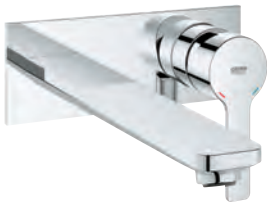

Lineare
2-hole basin mixer
L-Size
wall mounted
set for final installation for
23 571 000
without concealed body
metal escutcheon
metal lever
GROHE Long-Life Shine durable sparkling sheen
GROHE Water Saving mousseur 5.7 l/min
GROHE AquaGuide adjustable mousseur
centre distance 110 mm
projection 207 mm

23 571 000		4005176334276