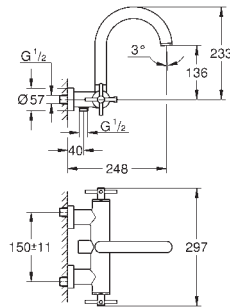

GROHE SPA

GROHE
ATRIO

SPA BATH
TAPS

Ref. No.	Colour	EAN
25 268 000	Chrome	4005176762147
25 268 DC0	supersteel	4005176761461
25 268 GL0	cool sunrise	4005176761478
25 268 DA0	warm sunset	4005176761454
25 268 AL0	brushed hard graphite	4005176761447

Aerio
Bath / shower mixer 1/2"
wall mounted
ceramic headparts 1/2", 90°
GROHE Long-Life Shine durable sparkling sheen
automatic diverter: bath/shower
tubular spout
with stop restriction
mousseur
covered S-unions
protected against backflow
without shower set
with cross handles
Two different sets of caps included. One set with „H“ and „C“ marking, one set without marking.