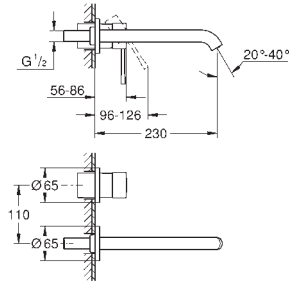

GROHE ESSENCE

Ref. No. Colour EAN

29 193 001	★ Chrome	4005176698286
29 193 DC1	★ supersteel	4005176711954
29 193 GL1	★ cool sunrise	4005176711985
29 193 GN1	★ brushed cool sunrise	4005176711992
29 193 DA1	★ warm sunset	4005176711947
29 193 DL1	★ brushed warm sunset	4005176711961
29 193 A01	hard graphite	4005176711916
29 193 AL1	★ brushed hard graphite	4005176711923

Essence
2-hole basin mixer
L-Size
wall mounted
set for final installation for
23 571 000

without concealed body
metal escutcheon
metal lever

GROHE Long-Life Shine durable sparkling sheen

GROHE Water Saving mousseur 5.7 l/min

GROHE AquaGuide adjustable mousseur

centre distance 110 mm

projection 230 mm

replaces 19 967 001

professional edition

replaces Essence two-hole basin mixer 19 967 xx1

23 571 000

4005176334276