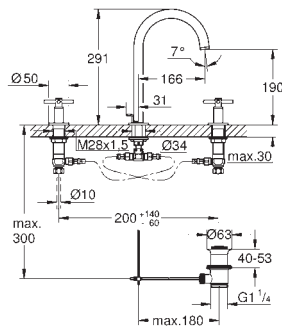

Ref. No.	Colour	EAN
20 643 000	Chrome	4005176762871
20 643 DC0	supersteel	4005176762925
20 643 GL0	cool sunrise	4005176762932
20 643 DA0	warm sunset	4005176762918
20 643 AL0	brushed hard graphite	4005176762901

Aerio
Three-hole basin mixer 1/2"
M-Size
ceramic headparts 1/2", 90°
GROHE Long-Life Shine durable sparkling sheen
GROHE EcoJoy 5.7 l/min laminar mousseur
swivel tubular spout with mousseur and stop limiter
pop-up waste set 1 1/4"
pressure-proof, flexible connection hoses
between spout and side valves
with cross handles
Two different sets of caps included. One set with „H“ and „C“ marking, one set without marking.