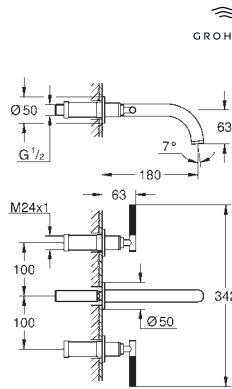

Ref. No.	Colour	EAN
20 587 000	Chrome	4005176512070
20 587 DC0	supersteel	4005176511974
20 587 GL0	cool sunrise	4005176511936
20 587 DA0	warm sunset	4005176511998
20 587 AL0	brushed hard graphite	4005176512032

Atrio Private Collection
3-hole basin mixer
wall mounted
set for final installation for 29 025 002
without concealed body
valves hot/cold
with headparts 1/2" - 90°
GROHE Long-Life Shine durable sparkling sheen
GROHE EcoJoy 5.7 l/min laminar mousseur
centre distance 200 mm
projection 180 mm
for stick handles
to be combined with stick sets 48 458, 48 459 or 48 646, please order separately