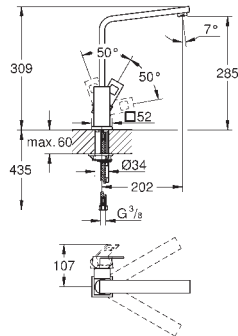

31 255 000 Chrome 4005176901416
31 255 DC0 supersteel 4005176994319

Eurocube
Single-lever sink mixer 1/2"
high spout
monobloc installation
GROHE Long-Life Shine finish
28 mm ceramic cartridge
with **GROHE SilkMove**
mousseur
swivel cast spout
swivel area 90°
flexible connection hoses
rapid installation system

KITCHEN
FITTINGS