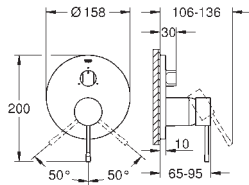

24 169 001	Chrome	4005176698477
24 169 DC1	supersteel	4005176712357
24 169 GL1	cool sunrise	4005176711503
24 169 GN1	brushed cool sunrise	4005176711510
24 169 DA1	warm sunset	4005176712340
24 169 DL1	brushed warm sunset	4005176712364
24 169 A01	hard graphite	4005176712319
24 169 AL1	brushed hard graphite	4005176712326

Essence
Single-lever mixer with 3-way diverter
set for final installation for
GROHE Rapido SmartBox (35 604)
GROHE SilkMove 46 mm ceramic cartridge
GROHE Long-Life Shine durable sparkling sheen
wall escutcheon with **GROHE FastFixation**
(covered escutcheon- and shaft sealing, covered fixing)
metal escutcheon, retroactively 6° adjustable
metal lever
3-way diverter
flow performance:
outlet A = 27 l/min,
outlet B = 27 l/min,
outlet C = 27 l/min
without roughing-in-set
professional edition
replaces Essence single-lever mixer with 3-way diverter 24 092 xx1

35 604 000		4005176698774
GROHE Rapido SmartBox universal rough-in box for concealed installation