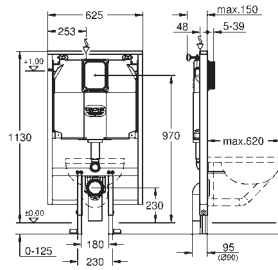

Rapid SL

Element for WC with flushing cistern 80 mm, 1.13 m installation height

element width 0.62 m

for small, narrow bathrooms

for on-the-wall installations or studded walls

powder coated steel frame, self-supporting

with fixed connections

TUV approved

2 WC fixing bolts

fixing device for ceramic

distance of fixing bolts 180/230 mm

PP outlet bend Ø 90 mm

depth adjustable

PP reducer Ø 90/110 mm

inlet and outlet connecting set

flushing cistern 80 mm, 6 - 9 l, containing following features:

water supply from top or back

water supply 1/2" and push fit flexible hose union

including wall brackets 38 558 00M for on-the-wall installation

for mounting of small flush plates please order

revision shaft 40 949 000 (sold separately)

38 525 001

4005176863967