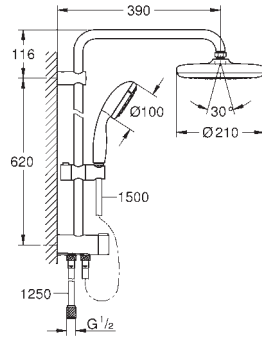

GROHE TEMPESTA SYSTEM

Ref. No.	Colour	EAN
26 381 001	Chrome	4005176451980

Tempesta System 210

Flex shower system with diverter for wall mounting

Consisting of:

horizontal 390 mm shower arm, adjustable before installation
change by diverter between hand shower, head shower or head shower Eco setting

head shower Tempesta 210 (26 408)

2 spray patterns (via diverter):

chrome plated spray face

with ball joint

rotation angle $\pm 15^\circ$

hand shower Tempesta 100 (27 852)

Rain spray pattern

adjustable height via gliding element

distance between diverter and upper bracket: 620 mm

shower hose Relexaflex 1500 mm (28 151)

shower hose Relexaflex 1250 mm (28 150)

flexible installation: connection to tap / wall union for water supply with 1/2"

thread of the 1250 mm shower hose

GROHE DreamSpray perfect spray pattern

GROHE Long-Life Shine durable sparkling sheen

SpeedClean anti-limescale system

Inner WaterGuide for a longer life

ShockProof silicone ring prevents damage caused by a shower falling

suitable for instantaneous heaters from 18 kW/h

minimum flow rate 7 l/min.