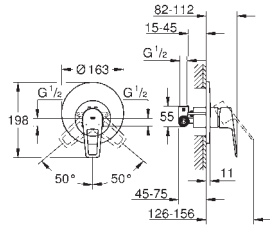

GROHE BAULOOP

Ref. No. Colour EAN

29 080 001 Chrome 4005176555961

BauLoop
Single-lever shower mixer 1/2"
concealed installation
Consisting of:
set for final installation
metal lever
concealed body
GROHE Long-Life 46 mm ceramic cartridge
GROHE Long-Life Shine durable sparkling sheen
adjustable flow rate limiter
escutcheon- and shaft-sealing
optional temperature limiter (46 375 000)
professional edition

34 793 000 Chrome 4005176632433