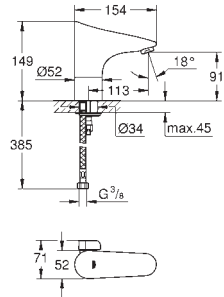

GROHE EUROPLUS E

Ref. No. Colour EAN

36 207 001 Chrome 4005176929373

Europlus E

Infra-red electronic basin mixer 1/2" with mixing device and adjustable temperature limiter

with infrared sensor for bi-directional communication for monitoring, configuration and servicing
6V lithium battery, type CR-P2
battery lifetime approx. 7 years (150 actuations a day)

GROHE Water Saving mousseur 5.7 l/min
flexible connection hoses

non-return valve
dirt strainers
solenoid valve
rapid installation system
multistage battery status display
7 pre-set programs

auto flush
thermal disinfection
cleaning mode
additional functions and precise settings

by remote control 36 407
CE approved
noise classification 1 in accordance with DIN4109
type of protection faucet IP 59K

36 208 001 Chrome 4005176929380
ditto, without mixing device

36 015 001 Chrome 4005176929359

Europlus E

Infra-red electronic basin mixer 1/2" with mixing device and adjustable temperature limiter

with infrared sensor for bi-directional communication for monitoring, configuration and servicing
without power supply 36 338 000 (required)
GROHE Water Saving mousseur 5.7 l/min

flexible connection hoses
non-return valve
dirt strainers
solenoid valve
rapid installation system
7 pre-set programs

auto flush
thermal disinfection
cleaning mode
additional functions and precise settings

by remote control 36 407
CE approved
noise classification 1 in accordance with DIN4109
type of protection faucet IP 59K