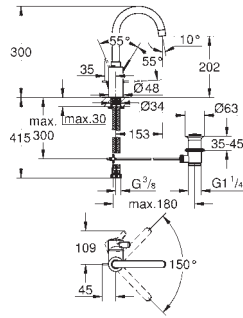

GROHE EUROSMART COSMOPOLITAN

Ref. No. Colour EAN

32 830 001 Chrome 4005176472749

**Eurosmart Cosmopolitan
Single-lever basin mixer 1/2"**
L-Size
monobloc installation
metal lever
covered lever fixing
GROHE SilkMove 35 mm ceramic cartridge
adjustable flow rate limiter
GROHE Long-Life Shine durable sparkling sheen
Lead and Nickel Free Inner Water Ways
GROHE FastFixation installation system
mousseur
swivel tubular spout with stop limiter
pop-up waste set 1 1/4"
flexible connection hoses
optional temperature limiter (46 375 000)

23 933 001 Chrome 4005176584039