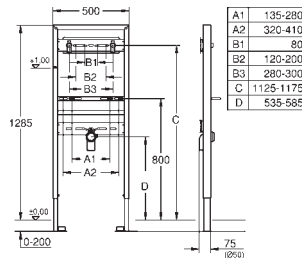

Includes

wash basin fixing bolts with
fixing device for ceramic
variable distance of fixing bolts
HT-outlet bend Ø 50 mm
seal Ø 32 mm
2 noise protected fitting connections 1/2"
for on-the-wall installation please order wall brackets 38 558 00M (sold
separately)

38 541 000

4005176291234

Rapid SL

Element for wash basin, single hole installation

1.0 m finished installation height

for on-the-wall installations or studded walls

Includes

wash basin fixing bolts with
fixing device for ceramic
HT-outlet bend Ø 50 mm
seal Ø 32 mm
for on-the-wall installation please order wall brackets 38 558 00M (sold
separately)