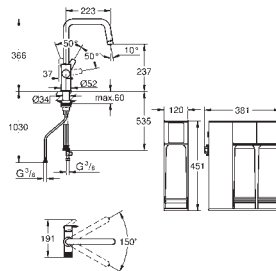

GROHE Blue Pure Eurosmart Starter kit with reverse osmosis mineralization filter
Consisting of:
GROHE Blue single-lever sink mixer with filter function
monobloc installation
U spout
separate handle for filtered water
28 mm ceramic cartridge
with **GROHE SilkMove**
swivel tubular spout
swivel area 150°
separate inner water ways for filtered
and non-filtered water
flexible connection hoses
GROHE Blue reverse osmosis mineralization system
reverse osmosis filter membrane for pure and safe water
significant removal of chemicals, hormones and microorganisms
mineralization filter enriches drinking water with magnesium and silicate for
premium taste
flow rate 1.5 l/min
salt rejection more than 97%
efficiency rate min. 50%
feed water pressure 1.00 - 4.00 bar
standard IEC connector with EU plug, power supply 230V / 50 Hz
no water storage tank required
membrane lifetime one year
connection set