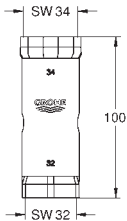

GROHE SPECIAL TOOLS

Ref. No.   Colour   EAN

19 332 000   4005176823695

Socket Spanner
34 mm for dis-/assembly of central screw coupling and GROHE TurboStat
thermostatic compact cartridge
32 mm for disassembly of 35 mm cartridge