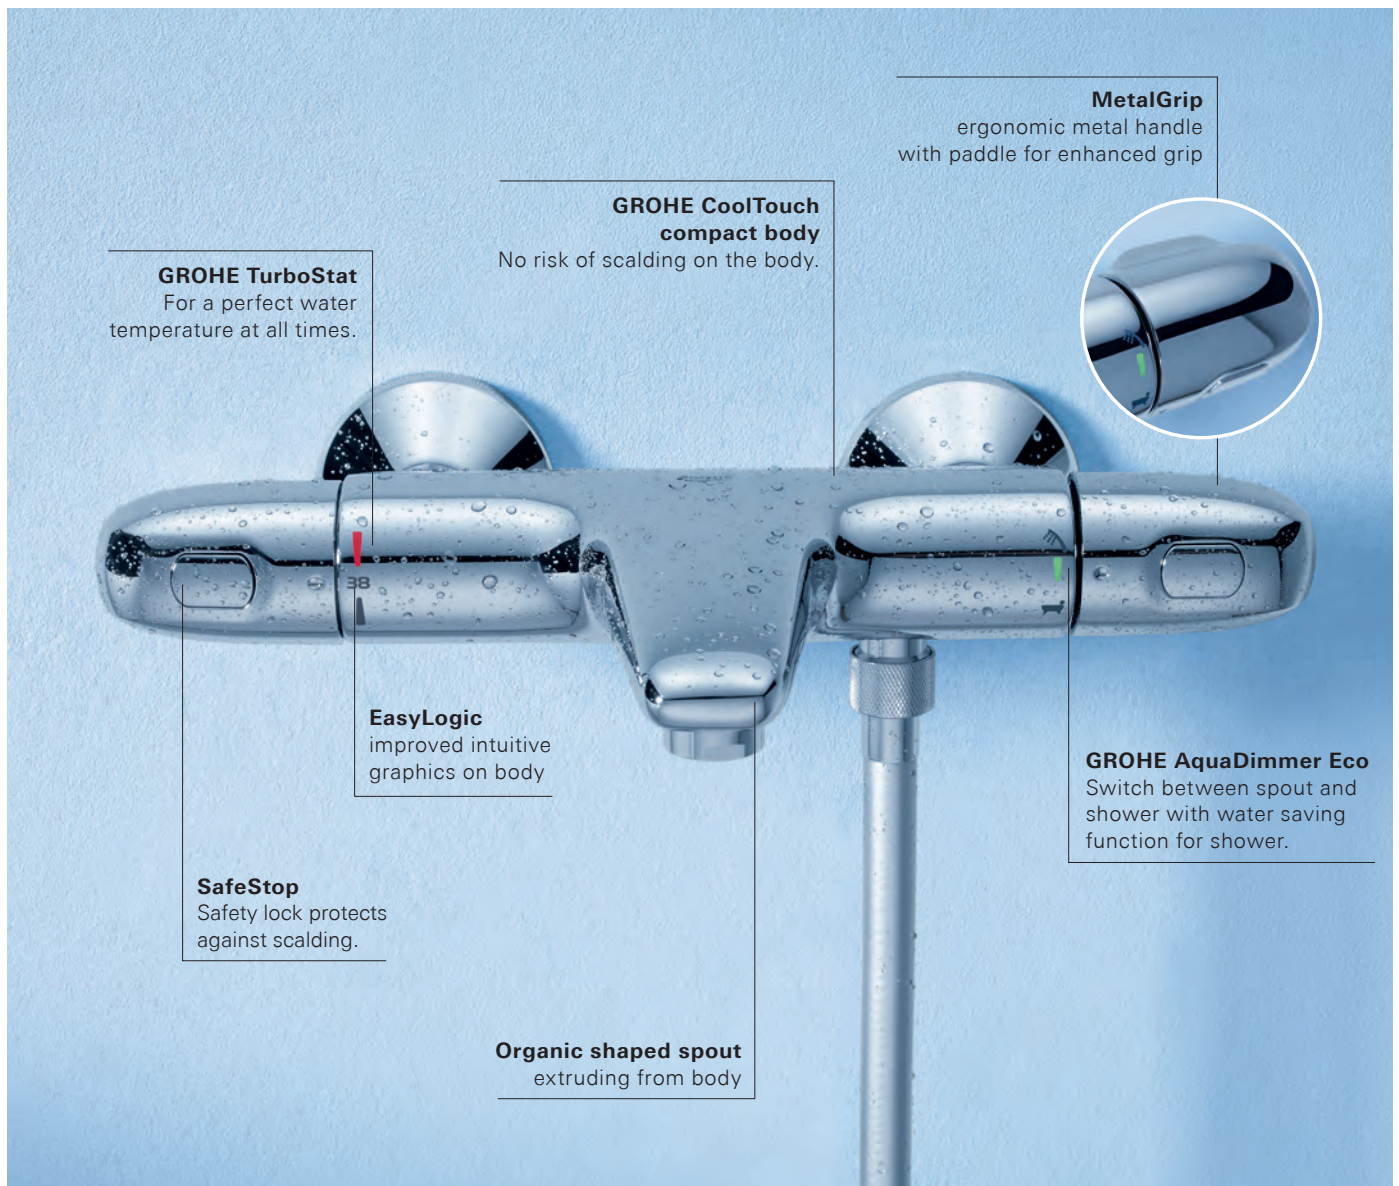

GROHTHERM 1000

ULTIMATE COMFORT WITH GROHE COOLTOUCH.

Enjoy taking a refreshing shower more than ever before. The Grohtherm 1000 with contemporary design offers a GROHE CoolTouch compact body, ergonomically shaped metal handles, GROHE TurboStat technology and water-saving eco functions.