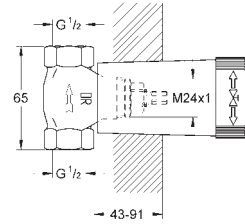

Ref. No.   Colour   EAN

29 032 000   4005176845277

Concealed valve
pre-assembled headpart 1/2"
threaded union 1/2"
installation depth adjustable
43 - 91 mm
DR-brass

35 028 000   4005176908316