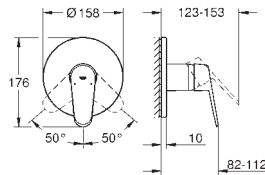

Eurodisc Cosmopolitan
Single-lever shower mixer trim
set for final installation for
GROHE Rapido SmartBox 35 600/35 604
GROHE SilkMove 46 mm ceramic cartridge
GROHE Long-Life Shine durable sparkling sheen
wall escutcheon with **GROHE FastFixation**
(covered escutcheon- and shaft sealing, covered fixing)
metal escutcheon, retroactively 6° adjustable
metal lever
flow performance:
outlet B or C = 30 l/min
without roughing-in-set

35 604 000 4005176698774
GROHE Rapido SmartBox universal rough-in box for concealed
installation