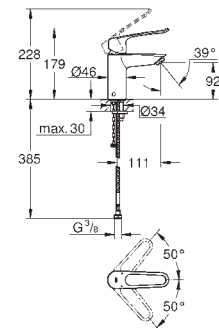

**Eurosmart
Basin mixer 1/2"**
S-Size
thermostatic scalding protection
maximum temperature adjustable
thermal disinfection without re-adjustment of temperature
tool for thermal disinfection included
monobloc installation
loop metal lever
lever length 130 mm
28 mm ceramic cartridge
with **GROHE SilkMove**
adjustable flow rate limiter
built-in non return valves
dirt strainers
Lead and Nickel Free Inner Water Ways
GROHE Water Saving 4.2 l/min laminar flow straightener
GROHE FastFixation installation system
smooth body
flexible connection hoses
max. pressure differential 5:1
professional edition