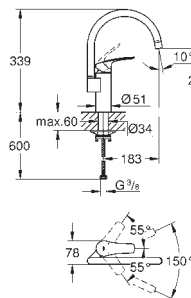

Eurosmart
Single-lever sink mixer 1/2"
high spout
monobloc installation
GROHE Long-Life Shine durable sparkling sheen
GROHE SilkMove 35 mm ceramic cartridge
integrated temperature limiter
mousseur
adjustable flow rate limiter
swivel tubular spout
swivel area 150°
Lead and Nickel Free Inner Water Ways
flexible connection hoses 3/8"
metal fixation set
professional edition

30 468 000 Chrome 4005176635755