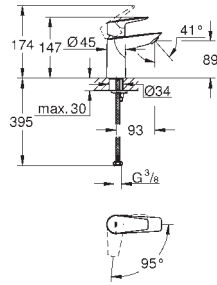

Ref. No. Colour EAN

24 193 001 Chrome 4005176723971

BauEdge
Basin mixer 1/2"
S-Size
Cradle to Cradle Certified Gold
monobloc installation
GROHE Long-Life ES 28 mm ceramic cartridge with energy saving function via cold start
with temperature limiter
GROHE Long-Life Shine durable sparkling sheen
Lead and Nickel Free Inner Water Ways
GROHE Water Saving mousseur 5.7 l/min
rapid installation system
smooth body
flexible connection hoses
professional edition

23 757 001 Chrome 4005176556340