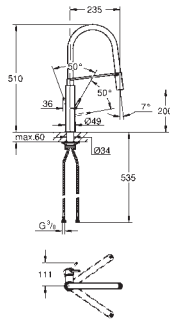

GROHE CONCETTO

Ref. No.	Colour	EAN
31 491 000	Chrome	4005176343308
31 491 DC0	supersteel	4005176343315

Concetto
Single-lever sink mixer 1/2"
monobloc installation
GROHE Long-Life Shine durable sparkling sheen
28 mm ceramic cartridge
with **GROHE SilkMove**
flow strainer
with integrated temperature limiter
professional spray
with flexible, hygienic GROHFlexx kitchen santoprene hose
diverter: laminar spray/SpeedClean shower jet
automatic return to laminar spray
GROHE Magnetic Docking guarantees easy retraction and smooth docking of the spray head back to the starting position
swivel spout
swivel area 360°
protected against backflow
flexible connection hoses
metal fixation set