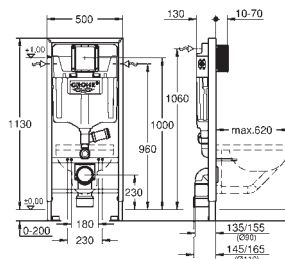

Rapid SL

Element for WC, 1.13 m installation height, for external odour extraction with flushing cistern GD 2, 6 l - 9 l

with flush pipe for external odour extraction

for on-the-wall installations or studded walls
powder-coated steel frame, self-supporting
for dry-cladding, completely pre-assembled with fixed connections
quick adjustment, lockable
fixing material
TUV approved
2 WC fixing bolts
fixing device for ceramic
WC ceramics with small bearing area (< 205 mm) require additional accessory 38 779 000
distance of fixing bolts 180/230 mm
PP outlet bend Ø 90 mm
depth adjustable
PP reducer Ø 90/110 mm
inlet and outlet connecting set

flushing cistern GD 2, 6 - 9 l, containing following features:

factory set 6 l and 3 l
flush pipe with connection for odor extraction 50 mm
pneumatic discharge valve offering 2 modes of operation: dual flush or single flush
water supply from left/right or back
low noise (group I acc. to German Noise Specification)
Insulated against condensation
1/2" water supply connection including integrated angle valve and push fit flexible hose union
no tools required for the installation
of the inspection shaft incl. protection during construction phase
inspection shaft for vertical or horizontal use
allows for flush plate to be installed vertically or horizontally.

for on-the-wall installation please order wall brackets 38 558 00M (sold separately)

for mounting of small flush plates please order revision shaft 40 911 000 (sold separately)