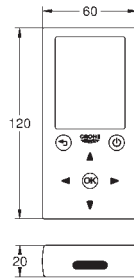

Remote control
for all GROHE one eye infra-red products
as of 06/2015 and GROHE Blue Home until 12/2018
monitoring
consumption and usage data
thermal disinfection cycles (infrared mixers)
auto flush cycles (infrared mixers)
cleaning mode cycles (GROHE Blue Home)
filter and CO₂ capacity (GROHE Blue Home)
configuration
cleaning mode activation
thermal disinfection (infrared mixers)
detection range (infrared mixers)
shut off delay (infrared mixers)
auto flush (infrared mixers)
filter capacity (GROHE Blue Home)
service
send and save profile
reset to factory or user settings
service details
demo mode
error codes (GROHE Blue Home)
3 x 1.5 V DC (AAA) battery supply

39 368 000 4005176341540