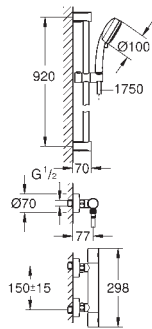

34 769 000	Chrome	4005176612060
Grotherm 800 Cosmopolitan Thermostatic shower set 1/2" Consisting of: Grotherm 800 Cosmopolitan thermostatic shower mixer 1/2" (34 765 000) Tempesta Cosmopolitan 100 shower set, 2 sprays, 900 mm (27 788 002) optional GROHE Water Saving 5.7 l/min flow limiter included