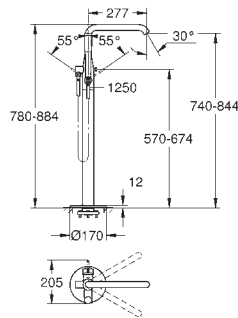

Essence
Single-lever bath mixer 1/2", floor mounted
set for final installation for
45 984 001
without roughing-in-set
GROHE SilkMove 35 mm ceramic cartridge
with temperature limiter
GROHE Long-Life Shine durable sparkling sheen
automatic diverter: bath/shower
swivel spout with mousseur
and stop limiter
projection 277 mm
integrated non-return valve
in the shower outlet 1/2"
with shower holder
for chrome: hand shower 27400000
Silverflex shower hose 1250 mm (28 362)
protected against backflow
professional edition
replaces Essence floor mounted bath mixer 23 491 xx1