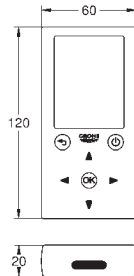

service

send and save profile
reset to factory or user settings
service details
demo mode
error codes (GROHE Blue Home)
3 x 1.5 V DC (AAA) battery supply