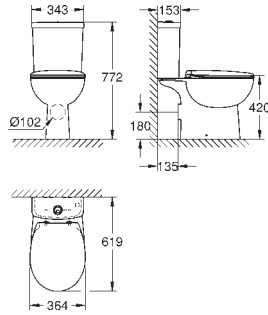

GROHE BAU CERAMIC

Ref. No. Colour EAN

39 604 000 alpine white 4005176524486

Bau Ceramic
Bundle close coupled WC
Consisting of:
Bau Ceramic floor standing toilet with horizontal outlet (39 349 000)
wash down
rimless
horizontal outlet
flush volume 6/3 l
including fixation set
sanitary ware
Bau Ceramic exposed flushing cistern (39 436 000)
bottom inlet
inlet and outlet concealed
including flushing set & button
sanitary ware
Bau Ceramic WC seat (39 493 000)
with lid
quick release function
detachable
material: Duroplast
including fixation set
4 pieces per pallet

39 648 SH0 alpine white 4005176575310