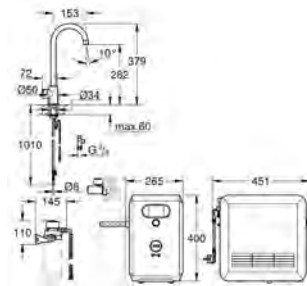

Ref. No.	Colour	EAN
31 302 002	Chrome	4005176443343
31 302 DC2	supersteel	4005176443350

GROHE Blue Professional C-spout kit with Mono tap
Consisting of:
GROHE Blue Mono mixer with filter function
monobloc installation
C-spout
touch operated for 3 types of filtered and chilled water
still, medium, sparkling
GROHE Long-Life Shine durable sparkling sheen
swivel tubular spout
swivel area 150°
GROHE Blue Professional cooler
delivers 12 liters of chilled sparkling water per hour
colour display with push and turn control
270 Watt cooling unit, 230 V, 50 Hz
sound level in standby 46 dB(A)
type of protection IP 21
CE approved
requires ventilation holes in the bottom of the kitchen cabinet
software set-up and monitoring of filter and CO₂ capacity possible via GROHE Ondus app
push notifications at low filter resp. CO₂ capacity
additional monitoring via GROHE Blue Professional Browser-Monitor possible
for Apple** and Android devices
Bluetooth range (max. 10 m) varies depending on materials used and walls
between transmitter and receiver
filter head with flexible water hardness adjustment
GROHE Blue filter, CO₂ bottle and cleaning cartridge are not included in the
delivery and have to be ordered separately
suitable filters:
- filter S-size, capacity 600 l at 20° dKH (40 404 001)
- filter M-size, capacity 1500 l at 20° dKH (40 430 001)
- filter L-size, capacity 2500 l at 20° dKH (40 412 001)
- activated carbon filter, capacity 3000 l (40 547 001)
- Magnesium + Zinc filter, capacity 400 l at 17° dGH (40 691 002)

System requirements Apple
iPhone with iOS 12.0 or higher

System requirements Android
smart phone with Android 6.0 or higher

Mobile devices and GROHE Watersystems App*** are not included in delivery
and have to be ordered separately via an authorised Apple store/store/iTunes or
Google Play store.

* The Bluetooth word mark and logos are registered trademarks owned by
Bluetooth SIG, Inc. and any use of such marks by Grohe AG is under license.
Other trademarks and trade names are those of their respective owners.
** Apple, the Apple logo, iPod, iPod Touch, iPhone and iTunes are trademarks of
Apple Inc., registered in the U.S. and other countries. Apple is not responsible for
the function of this device or its compliance with safety and regulatory standards.
*** Available for free via iTunes app or Google Play store.

to be equipped with a non-return valve EA approved by Belgaqua