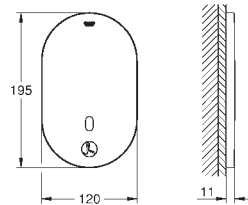

36 463 000 Chrome 4005176576690

Eurosmart Cosmopolitan E

Infra-red electronic for concealed thermostatic shower

with infrared sensor for bi-directional communication
for monitoring, configuration and servicing
for concealed installation box 36 416 000 and 36 464 000
for hidden thermostatic mixer
GROHE Long-Life Shine durable sparkling sheen
7 pre-set programs
auto flush
thermal disinfection
cleaning mode
additional functions and precise settings
by remote control 36 407
CE approved
noise classification 1 in accordance
with DIN4109