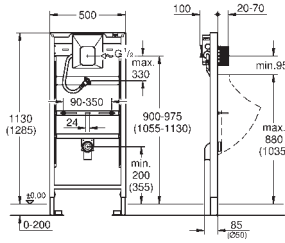

GROHE RAPID SL FOR URINAL

Ref. No. Colour EAN

38 786 001 4005176864025

Rapid SL
Element for urinal with GROHE Rapido U
1.13 and 1.30 m installation height
for manual actuation or Tectron
infra-red electronic 6 V or 230 V
for on-the-wall installations or studded walls
height adjustable fitting connections
HT-outlet bend Ø 50 mm
fixing bolts M8, with fixing device
for the ceramic
inlet connection and inlet connecting set
water group with stop valve
flow pressure min 0.5 bar
operating pressure max 10 bar
flush aid
functional unit checked ex factory
water supply connections 1/2" outer thread
connecting box for mains supply 230 V
installation box with gasket
inspection shaft incl. protection during
construction phase
for on-the-wall installation please order wall brackets 38 558 00M (sold
separately)

38 803 001 4005176864049