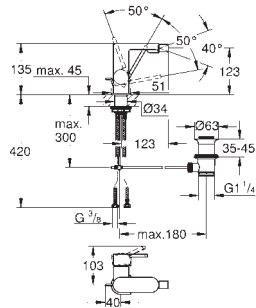

GROHE Plus
Bidet mixer 1/2"
monobloc installation
metal lever
28 mm ceramic cartridge
with **GROHE SilkMove**
with temperature limiter
GROHE Long-Life Shine durable sparkling sheen
rapid installation system
ball-joint mousseur
pop-up waste set 1 1/4"
flexible connection hoses
min. recommended pressure 1.0 bar

33 577 003 Chrome 4005176529801
33 577 DC3 supersteel 4005176574139
33 577 AL3 brushed hard graphite 4005176585685