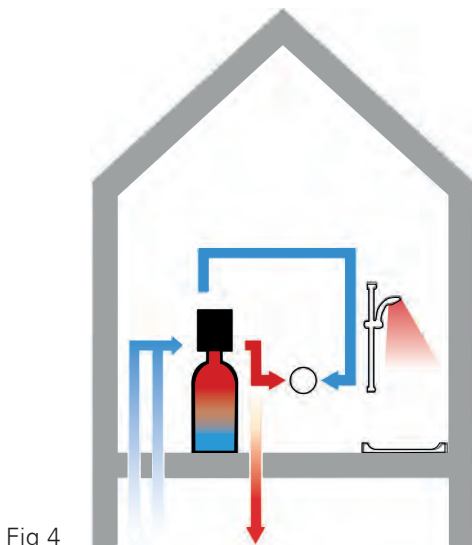

Fig 4

COMBINATION BOILER WATER SYSTEM

Your home has:

- A combination boiler for hot water on demand (usually located in the kitchen)
- NO storage tanks
- NO shower pump

How does it work?

- 1 - Cold water delivered at mains pressure (min 1.0 bar to boiler & cold supply)
- 2 - Water is heated as it travels through the combination boiler providing hot water on demand
- 3 - The pressure is dictated by the incoming mains and the flow of water is determined by the power of the selected boiler (Fig 5)