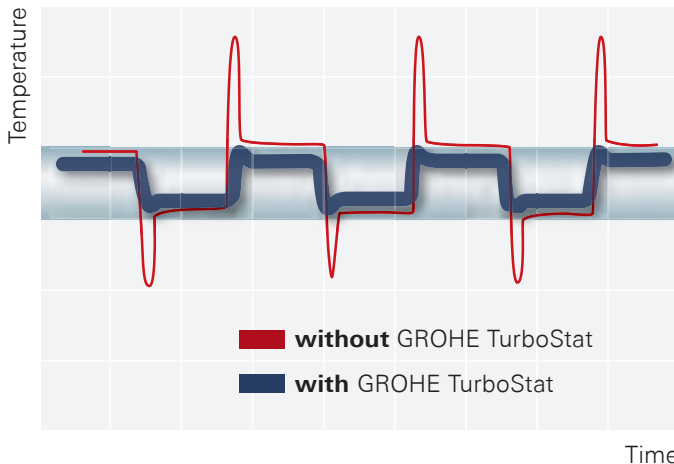

GROHE TURBOSTAT

ALWAYS THE RIGHT TEMPERATURE, FOR ULTIMATE CONVENIENCE AND SAFETY.

GROHE TurboStat technology lies at the heart of our Grotherm thermostats. The thermo-element's unrivaled sensitivity means it delivers water at the desired temperature within a fraction of a second – and keeps it constant for the duration of your shower. No more time and water wasted getting the temperature right. And if the cold water supply fails, it reacts instantly: hot water will shut off automatically to avoid the risk of scalding.

Compensating precisely for fluctuations in temperature and pressure results in a consistent and comfortable shower throughout.