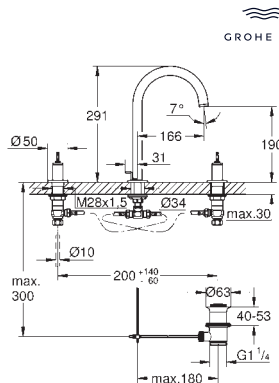

Ref. No.	Colour	EAN
20 593 000	Chrome	4005176511516
20 593 DC0	supersteel	4005176511455
20 593 GL0	cool sunrise	4005176511417
20 593 DA0	warm sunset	4005176511479
20 593 AL0	brushed hard graphite	4005176499272

Atrio Private Collection
Three-hole basin mixer 1/2"
M-Size
ceramic headparts 1/2", 90°
GROHE Long-Life Shine durable sparkling sheen
GROHE EcoJoy 5.7 l/min laminar mousseur
swivel tubular spout with mousseur and stop limiter
pop-up waste set 1 1/4"
pressure-proof, flexible connection hoses
between spout and side valves
for stick handles
to be combined with stick sets 48 458, 48 459 or 48 646, please order separately