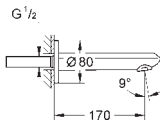

Eurodisc Cosmopolitan
Bath spout
wall mounted
GROHE Long-Life Shine durable sparkling sheen
mousseur
male thread 1/2"
projection 170 mm

37 624 000 Chrome 4005176416095