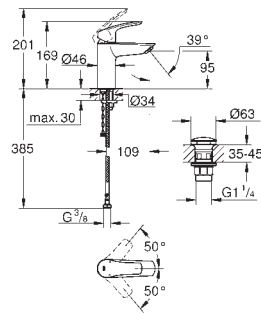

GROHE EUROSMART CARE

Ref. No. Colour EAN

23 988 003 Chrome

4005176644351

**Eurosmart
Basin mixer 1/2"**
S-Size
thermostatic scalding protection
maximum temperature adjustable
thermal disinfection not possible
monobloc installation
metal lever
lever length 89 mm
28 mm ceramic cartridge
with **GROHE SilkMove**
adjustable flow rate limiter
GROHE Long-Life Shine durable sparkling sheen
Lead and Nickel Free Inner Water Ways
built-in non return valves
dirt strainers
GROHE Water Saving mousseur 4.2 l/min
GROHE FastFixation installation system
smooth body with push-open pop-up waste set 1 1/4"
flexible connection hoses
max. pressure differential 5:1
professional edition

23 989 003 Chrome

4005176644368