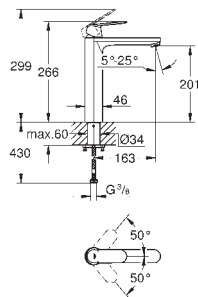

**Eurosmart Cosmopolitan
Basin mixer 1/2"**
XL-Size
monobloc installation
metal lever
for free-standing basins
28 mm ceramic cartridge
with **GROHE SilkMove**
with temperature limiter
GROHE Long-Life Shine durable sparkling sheen
GROHE Water Saving mousseur 5.7 l/min
GROHE AquaGuide adjustable mousseur
rapid installation system
smooth body
flexible connection hoses
min. recommended pressure 1.0 bar