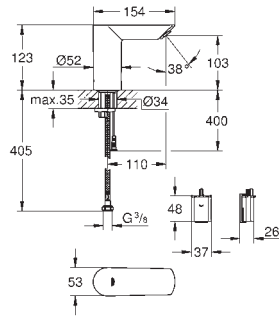

Bau Cosmopolitan E
Infra-red electronic basin tap 1/2"
with infrared sensor for bi-directional communication for monitoring, configuration and servicing
for cold or premixed water
6V lithium battery, type CR-P2
battery lifetime approx. 7 years (150 actuations a day)
GROHE Long-Life Shine durable sparkling sheen
GROHE Water Saving mousseur 5.7 l/min
Lead and Nickel Free Inner Water Ways
body made of composite polymer
flexible connection hose
dirt strainer
with integrated solenoid valve
external battery
rapid installation system
multistage battery status display
7 pre-set programs
auto flush
thermal disinfection
cleaning mode
additional functions and precise settings
by remote control 36 407
CE approved
noise classification 1 in accordance
with DIN4109
type of protection faucet IP 59