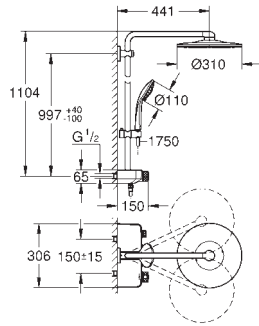

GROHE PLUS

Ref. No.	Colour	EAN
26 507 000 ★	Chrome	4005176457586
26 507 LS0	moon white	4005176457609
26 507 DC0 ★	supersteel	4005176526374
26 507 AL0 ★	brushed hard graphite	4005176557422

Euphoria SmartControl System 310 Duo Shower system with thermostat for wall mounting

Consisting of:

horizontal 450 mm shower arm
upper bracket adjustable for minimal adaption to existing drilling holes
exposed SmartControl thermostat

allows change between:

head shower Rainshower SmartActive 310

2 spray patterns:

GROHE PureRain, ActiveRain

hand shower Euphoria 110 Massage, spray plate white (27 221 001)

3 spray patterns:

Rain, SmartRain, Massage

adjustable height via gliding element

Silverflex shower hose 1750 mm (28 388 000)

GROHE DreamSpray perfect spray pattern

GROHE Long-Life Shine durable sparkling sheen

GROHE CoolTouch prevents scalding on hot surfaces

GROHE TurboStat compact cartridge

with wax thermoelement

GROHE ProGrip with knurl structure

GROHE Water Saving - Less water, perfect flow

- GROHE SafeStop at 38°C

GROHE SafeStop Plus optional temperature limiter at 43°C included

GROHE SmartControl push for ON-OFF, turn for volume adjustment from

GROHE Water Saving to full flow

integrated **GROHE EasyReach** shower tray

SpeedClean anti-limescale system

Inner WaterGuide for a longer life

TwistStop preventing the hose from twisting

suitable for instantaneous heaters from 18 kW/h

minimum flow rate 7 l/min.