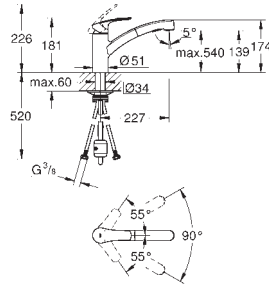

Ref. No. Colour EAN

30 305 001 Chrome 4005176635465
30 305 DC1 supersteel 4005176635472

Eurosmart
Single-lever sink mixer 1/2"
low spout
monobloc installation
GROHE Long-Life Shine durable sparkling sheen
GROHE SilkMove 35 mm ceramic cartridge
flow strainer
with integrated temperature limiter
pull-out dual spray control - switches between regular flow and spray
diverter: laminar spray/SpeedClean shower jet
automatic return to laminar spray
adjustable flow rate limiter
swivel cast spout
swivel area 90°
Lead and Nickel Free Inner Water Ways
flexible connection hoses 3/8"
metal fixation set
protected against backflow
professional edition

31 869 000 Chrome 4005176693120