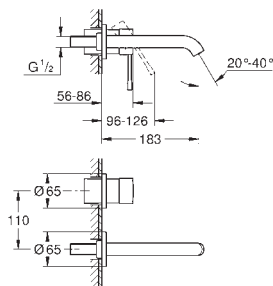

Essence
2-hole basin mixer
M-Size
wall mounted
set for final installation for
23 571 000
without concealed body
metal escutcheon
metal lever
GROHE Long-Life Shine finish
GROHE Water Saving mousseur 5.7 l/min
GROHE AquaGuide adjustable mousseur
centre distance 110 mm
projection 183 mm
professional edition