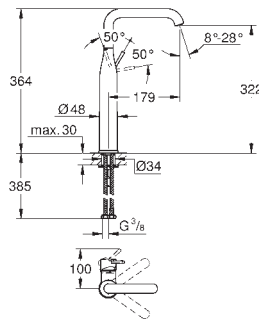

24 170 001 ★ Chrome 4005176698293
24 170 DC1 ★ supersteel 4005176711657
24 170 GL1 ★ cool sunrise 4005176711688
24 170 GN1 ★ brushed cool sunrise 4005176711695
24 170 DA1 ★ warm sunset 4005176711640
24 170 DL1 ★ brushed warm sunset 4005176711664
24 170 A01 hard graphite 4005176711619
24 170 AL1 ★ brushed hard graphite 4005176711626

Essence
Basin mixer 1/2"
XL-Size
monobloc installation
metal lever
for free-standing basins
28 mm ceramic cartridge
with **GROHE SilkMove**
with temperature limiter
GROHE Long-Life Shine durable sparkling sheen
GROHE Water Saving mousseur 5.7 l/min
GROHE AquaGuide adjustable mousseur
GROHE FastFixation Plus rapid installation system
swivel spout with mousseur
and stop limiter
smooth body
flexible connection hoses
professional edition
replaces Essence basin mixer 32 901 xx1