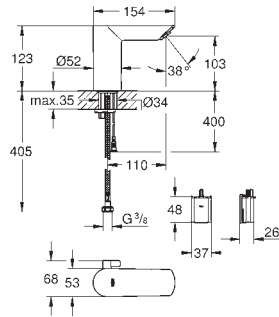

GROHE BAU COSMOPOLITAN E

Ref. No. Colour EAN

36 451 000 Chrome 4005176473678

Bau Cosmopolitan E
Infra-red electronic basin mixer 1/2"
with mixing device and temperature limiter
with infrared sensor for bi-directional communication for monitoring, configuration and servicing
6V lithium battery, type CR-P2
battery lifetime approx. 7 years (150 actuations a day)
GROHE Long-Life Shine durable sparkling sheen
GROHE Water Saving mousseur 5.7 l/min
Lead and Nickel Free Inner Water Ways
body made of composite polymer
flexible connection hoses
non-return valve
dirt strainers
with integrated solenoid valve
external battery
rapid installation system
multistage battery status display
7 pre-set programs
auto flush
thermal disinfection
cleaning mode
additional functions and precise settings
by remote control 36 407
CE approved
noise classification 1 in accordance
with DIN4109
type of protection faucet IP 59

36 452 000 Chrome 4005176473685