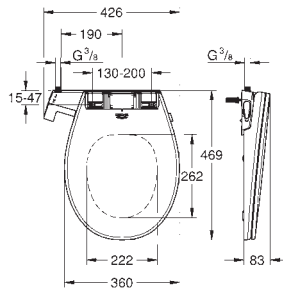

Bau Ceramic
Manual bidet seat
WC seat with lid
2 dedicated spray arms (1 for anal area, 1 for lady spray)
pre- and post-rinsing of spray nozzle with fresh water
manually operated side handle requires no electricity
Duroplast WC seat and lid with soft close function
flexible water connection 3/8"
includes:
mounting plate
filter
pressure 0.1 - 1 MPa (1 - 10 bar)
complies with EN 1717

39 651 SH0 alpine white 4005176575327