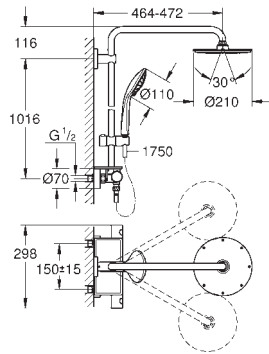

GROHE EUPHORIA SHOWER SYSTEM

Ref. No. Colour EAN

26 363 000 Chrome 4005176339264

Euphoria System 210
Shower system with thermostat for wall mounting
Consisting of:
horizontal swivable 450 mm projection shower arm
exposed thermostatic shower
with Aquadimmer function
allows change between:
metal head shower Rainshower Cosmopolitan 210 (28 368 000)
Rain spray pattern
with ball joint
rotation angle $\pm 15^\circ$
hand shower Euphoria 110 Massage
(27 221 000)
adjustable height via gliding element
Silverflex shower hose 1750 mm (28 388 000)
GROHE EasyReach tray (26 362 LN0)
minimum flow rate 7 l/min.
GROHE DreamSpray perfect spray pattern
GROHE Long-Life Shine durable sparkling sheen
GROHE TurboStat compact cartridge
with wax thermostatic element
GROHE SafeStop safety button at 38°C
(calibration required)
GROHE SafeStop Plus optional temperature limiter at 43°C included
SpeedClean anti-limescale system
Inner WaterGuide for a longer life
TwistStop preventing the hose from twisting

27 964 000 Chrome 4005176929595