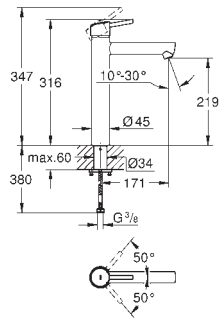

Concetto
Basin mixer 1/2"
XL-Size
monobloc installation
metal lever
for free-standing basins
28 mm ceramic cartridge
with **GROHE SilkMove**
with temperature limiter
GROHE Long-Life Shine durable sparkling sheen
GROHE Water Saving mousseur 5.7 l/min
GROHE AquaGuide adjustable mousseur
rapid installation system
smooth body
flexible connection hoses
min. recommended pressure 1.0 bar

20 216 001	Chrome	4005176888373