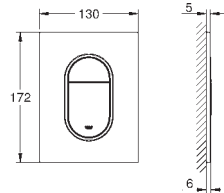

37 535 000	Chrome	4005176416019
37 535 DC0	supersteel	4005176416040
37 535 AL0	brushed hard graphite	4005176431357

Skate Cosmopolitan S
Flush plate
for dual flush or start & stop actuation
for pneumatic drop valve AV1
compatible with Rapid SL/GD2 1.13 m
for vertical installation
130 x 172 mm
made of ABS
GROHE Long-Life Shine durable sparkling sheen
GROHE Water Saving - Less water, perfect flow
flush plate with magnetic holder and fixing brackets included
compatible with Rapid SLX
for use with Rapid SL and Uniset with GD 2 cistern please order shaft 40 911 000
(sold separately)