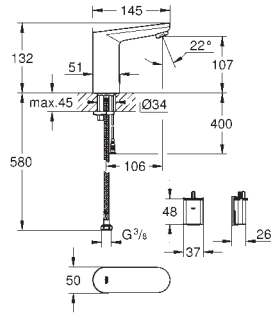

GROHE EUROSMART COSMOPOLITAN E

Ref. No. Colour EAN

36 439 001 Chrome 4005176695605

Eurosmart Cosmopolitan E
Infra-red electronic basin tap 1/2"
with infrared sensor for bi-directional communication for monitoring, configuration and servicing for cold or premixed water
6V lithium battery, type CR-P2
battery lifetime approx. 7 years (150 actuations a day)
GROHE Long-Life Shine durable sparkling sheen
GROHE Water Saving mousseur 5.7 l/min
flexible connection hose
dirt strainer
with integrated solenoid valve
external battery
rapid installation system
multistage battery status display
7 pre-set programs
auto flush
thermal disinfection
cleaning mode
additional functions and precise settings
by remote control 36 407
CE approved
noise classification 1 in accordance with DIN4109
type of protection faucet IP 59
replaces 36 439 000

36 330 002 Chrome 4005176695667