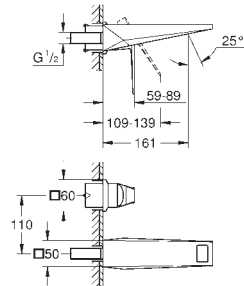

Allure Brilliant
2-hole basin mixer
S-Size
wall mounted
without concealed body
set for final installation for 23 200 000
GROHE Long-Life Shine durable sparkling sheen
GROHE Water Saving 5.0 l/min. flow limiter
spout with integrated mousseur
centre distance 110 mm
projection 161 mm