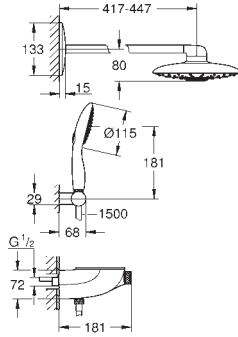

Ref. No. Colour EAN

26 443 000 Chrome 4005176409875

Rainshower System SmartControl Duo 360
Combi shower system with thermostat, exposed/concealed

Consisting of:
exposed/concealed SmartControl thermostat
allows change between:
head shower Rainshower Duo 360 with horizontal 450 mm shower arm, spray plate chrome
GROHE PureRain/GROHE Rain O² spray* and TrioMassage hand shower Power&Soul 115, spray plate white (27 671 LS0)
hand shower wall holder (27 055)
Silverflex shower hose 1.500 mm (28 364)
min. recommended pressure 1.5 bar
GROHE DreamSpray perfect spray pattern
GROHE Long-Life Shine durable sparkling sheen
GROHE CoolTouch prevents scalding on hot surfaces
GROHE TurboStat compact cartridge with wax thermoelement
GROHE Water Saving - Less water, perfect flow
GROHE SafeStop safety button at 38°C
(calibration required)
GROHE SafeStop Plus optional temperature limiter at 43°C included
GROHE SmartControl push for ON-OFF, turn for volume adjustment from GROHE Water Saving to full flow
GROHE EasyReach shower tray
SpeedClean anti-limescale system
Inner WaterGuide for a longer life
TwistStop preventing the hose from twisting
requires rough-in set 26 264 001 and concealed unit 26 449 000 – all to be ordered separately

* to be decided during initial installation; factory default setting: GROHE PureRain

26 443 LS0 moon white 4005176409882
ditto, head shower with white spray plate