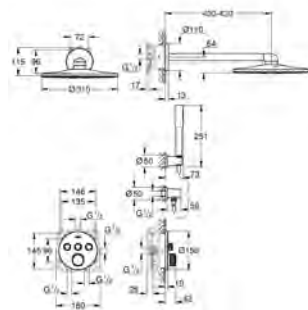

34 705 000	Chrome	4005176413285

Grotherm SmartControl
Perfect shower set with Rainshower SmartActive 310
Consisting of:
concealed thermostat with 3 valves
Grotherm SmartControl set for final installation
(29 121 000)
GROHE Rapido SmartBox 35 600/35 604
Rainshower 310 head shower set (26 475) including head shower with 2 sprays,
horizontal shower arm 400 mm and head shower rough-in (26 483 000)
Euphoria Cosmopolitan Stick handshower (27 367)
Rainshower wall holder (27 074 000)
Rainshower wall union 1/2" (27 057 000)
Silverflex shower hose 1.500 mm (28 364)