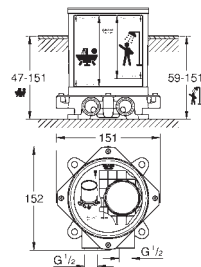

29 086 000	4005176935497

Rough-in set 1/2"
for floor-mounted tub spouts and mixers
without finishing trim set
installation plate with 360° horizontal and 3° vertical adjustment
installation depth 47-151 mm
depth compensation 104 mm
two 1/2" female connections (hot/cold supplies)
flushing plug