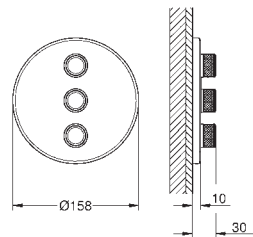

29 122 000	Chrome	4005176412288
29 122 DC0	supersteel	4005176455117
29 122 GL0	cool sunrise	4005176515194
29 122 DA0	warm sunset	4005176515217
29 122 AL0	brushed hard graphite	4005176455124

Grohtherm SmartControl

Triple volume control trim

set for final installation for

GROHE Rapido SmartBox 35 600/35 604/35 601

metal wall escutcheon with **GROHE FastFixation** (covered escutcheon and shaft sealing, covered fixing), retroactively 6° adjustable

10 mm thin profile escutcheon

GROHE Long-Life Shine durable sparkling sheen

GROHE SmartControl push for ON-OFF, turn for volume adjustment from GROHE Water Saving to full flow

exchangeable symbols

GROHE ProGrip with knurl structure

multiple outlets can be run simultaneously

without roughing-in-set

flow performance:

outlet D = 28 l/min

outlet E = 28 l/min

outlet A = 28 l/min

outlet D+E+A = 65 l/min

35 604 000

4005176698774

GROHE Rapido SmartBox universal rough-in box for concealed installation