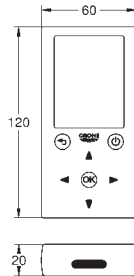

Remote control
for all GROHE one eye infra-red products
as of 06/2015 and GROHE Blue Home until 12/2018
monitoring
consumption and usage data
thermal disinfection cycles (infrared mixers)
auto flush cycles (infrared mixers)
cleaning mode cycles (GROHE Blue Home)
filter and CO₂ capacity (GROHE Blue Home)
configuration
cleaning mode activation
thermal disinfection (infrared mixers)
detection range (infrared mixers)
shut off delay (infrared mixers)
auto flush (infrared mixers)
filter capacity (GROHE Blue Home)
service
send and save profile
reset to factory or user settings
service details
demo mode
error codes (GROHE Blue Home)
3 x 1.5 V DC (AAA) battery supply

36 340 000	4005176911385