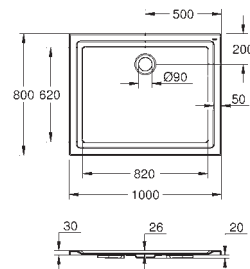

Acrylic shower tray 800 x 1000
dimensions: 800 x 1000 mm
depth: 30 mm
material: acrylic
diameter of waste outlet: 90 mm
recommended GROHE waste sets: 49 533 000 (vertical) and 49 534 000 (horizontal), sold separately
recommended installation material:
MEPA universal shower tray base unit BW 5 (# 150130) and wall rails for shower trays (# 190032)
or
MEPA mounting frame SF (# 150183)
rim sealing (# 180040)
recommended Poresta installation set # 17014412
recommended Schedel installation set SD 90082