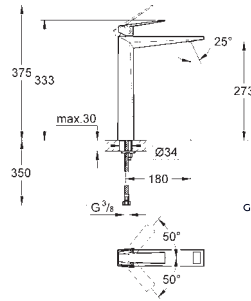

GROHE SPA

GROHE ALLURE BRILLIANT

Ref. No.	Colour	EAN
24 346 000	Chrome	4005176759796
24 346 DC0	supersteel	4005176759826
24 346 AL0	brushed hard graphite	4005176759819

Allure Brilliant Basin mixer 1/2" XL-Size
monobloc installation
for free-standing basins
28 mm ceramic cartridge
with **GROHE SilkMove** temperature limiter
GROHE Long-Life Shine durable sparkling sheen
GROHE Water Saving 5.0 l/min. flow limiter
GROHE FastFixation installation system
spout with integrated mousseur
smooth body
flexible connection hoses

24 417 000	Chrome	4005176794872
24 417 DC0	supersteel	4005176794896
24 417 AL0	brushed hard graphite	4005176794902

Allure Brilliant Private Collection basin mixer with knurled lever

24 418 000	Chrome	4005176794919
24 418 DC0	supersteel	4005176794926
24 418 AL0	brushed hard graphite	4005176795473

Allure Brilliant Private Collection basin mixer with white Caesarstone inlay

24 419 000	Chrome	4005176795480
24 419 DC0	supersteel	4005176795497
24 419 AL0	brushed hard graphite	4005176795503

Allure Brilliant Private Collection basin mixer with black Caesarstone inlay