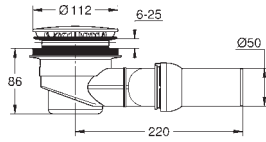

49 534 000	Chrome	4005176478482
49 534 SH0	alpine white	4005176560040

Waste set for universal shower tray
 Ø 112 mm
 horizontal outlet
GROHE Long-Life Shine durable sparkling sheen
 flow rate 0.7 l/s (42 l/min) according to DIN EN 274