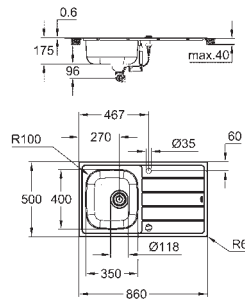

GROHE STAINLESS STEEL SINKS

Ref. No. Colour EAN

31 562 SD1 stainless steel 4005176623721

Bau

Kitchen sink and tap bundle

Consisting of:

K200 stainless steel sink with drainer (31 552 SD1)
mounting type: top mount

Bau Edge single lever sink mixer (31 367 001)

high spout

monobloc installation

GROHE Long-Life Shine durable sparkling sheen

GROHE Long-Life 28 mm ceramic cartridge

Lead and Nickel Free Inner Water Ways

mousseur

swivel tubular spout

swivel area 360°

flexible connection hoses

outer radius: R6 (topmount), inner bowl radius: R100

GROHE FastFixation installation system

accessories included: automatic waste fitting with rotary handle,

waste kit, basket strainer waste, mounting set

optional push to open excenter (40 986 SD0)

amount of fasteners included (top mount): 14

31 552 SD1 stainless steel

4005176623714

K200

Stainless Steel Sink with Drainer

model: K200 45-S 86/50 1.0 rev

mounting type: top mount

material: stainless steel AISI 304 (V2A)

material thickness: 0.6 mm

GROHE Long-Life Shine finish

finish: satin finish

GROHE Whisper

min. cabinet size: 450 mm

dimensions: 860 x 500 mm

1 bowl: 350 x 400 x 160 mm

outer radius: R6 (topmount), inner bowl radius: R100

GROHE FastFixation installation system

sink mountable left or right

cut-out (top mount): 842 x 482 mm

drilling holes: 2 x 35 mm

waste: Ø 3.5"/90 mm waste strainer with automatic waste fitting

accessories included: automatic waste fitting with rotary handle,

waste kit, basket strainer waste, mounting set

optional push to open excenter (40 986 SD0)

amount of fasteners included (top mount): 14