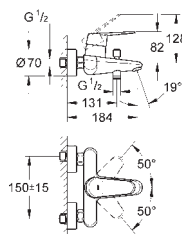

Eurodisc Cosmopolitan
Single-lever bath/shower mixer 1/2"
wall mounted, metal lever
GROHE SilkMove 46 mm ceramic cartridge
GROHE Long-Life Shine durable sparkling sheen
adjustable flow rate limiter
adjustable minimum flow rate 2.5 l/min
automatic diverter: bath/shower
mousseur, integrated non-return valve
in the shower outlet 1/2"
S-unions
protected against backflow
optional temperature limiter (46 308 000)