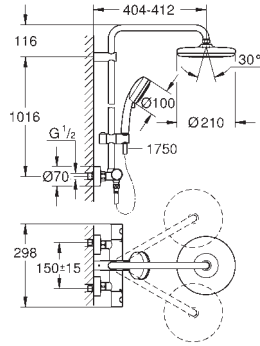

GROHE TEMPESTA SYSTEM

Ref. No.	Colour	EAN
26 514 000	Chrome	4005176476099

Tempesta Cosmopolitan System 210 Shower system with thermostat for wall mounting

Consisting of:
horizontal swivable 390 mm projection shower arm
exposed thermostatic shower
with Aquadimmer function
allows change between:
head shower Tempesta 210 9.5 l/min (26 410)
Rain spray pattern
with ball joint
rotation angle $\pm 15^\circ$
hand shower Tempesta Cosmopolitan 100
2 spray patterns:
Rain, Jet
adjustable height via gliding element
Rotaflex shower hose 1750 mm 1/2" x 1/2" (28 410)
GROHE Water Saving 9.5 l/min flow limiter
GROHE TurboStat compact cartridge
with wax thermoelement
GROHE SafeStop safety button at 38°C
(calibration required)
GROHE SafeStop Plus integrated temperature
limiter at max 50°C
GROHE DreamSpray perfect spray pattern
GROHE Long-Life Shine durable sparkling sheen
GROHE MetalGrip ergonomically shaped metal handles
SpeedClean anti-limescale system
Inner WaterGuide for a longer life
TwistStop preventing the hose from twisting
suitable for instantaneous heaters from 18 kW/h
minimum flow rate 7 l/min.
optional upgrade: **GROHE EasyReach** tray (26 362)