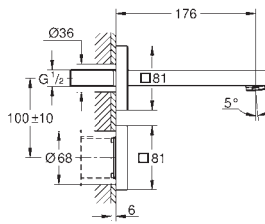

Eurocube E
Infra-red electronic wall basin tap without mixing device
with infrared sensor for bi-directional communication for monitoring, configuration and servicing
for cold or premixed water
with transformer 100-230 V AC, 50-60 Hz, 6 V DC
laminar spray regulator 5.7 l/min
7 pre-set programs
auto flush
thermal disinfection
cleaning mode
additional functions and precise settings
by remote control 36 407
set for final installation
for use with Rapid SL 38 748 002 or roughing-in set 36 264 001
CE approved
noise classification 1 in accordance with DIN4109