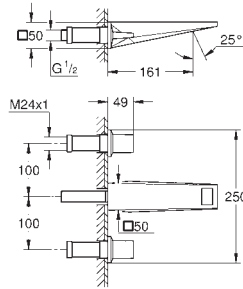

Ref. No.	Colour	EAN

20 628 000	Chrome	4005176760204
20 628 DC0	supersteel	4005176760235
20 628 AL0	brushed hard graphite	4005176760228

Allure Brilliant
Three-hole basin mixer 1/2"
S-Size
wall mounted
without concealed body
set for final installation for 29 025 002
valves hot/cold
with headparts 1/2" - 90°
GROHE Long-Life Shine durable sparkling sheen
GROHE Water Saving 5.0 l/min. flow limiter
spout with integrated mousseur
projection 161 mm

20 629 000	Chrome	4005176760242
20 629 DC0	supersteel	4005176759628
20 629 AL0	brushed hard graphite	4005176759611

ditto, projection 210 mm

29 025 002		4005176519895