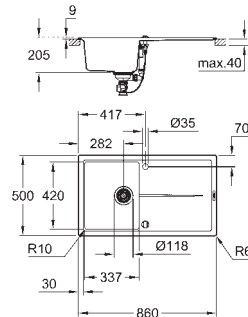

K400

Composite sink with drainer
model: K400 50-C 86/50 1.0 rev
mounting type: top mount
material: quartz composite

GROHE Whisper

min. cabinet size: 500 mm
dimensions: 860 x 500 mm
1 bowl: 337 x 420 x 205 mm
outer radius: R6, inner bowl radius: R10

GROHE FastFixation installation system

sink mountable left or right
cut-out: 840 x 480 mm
drainer: automatic waste fitting
accessories included: automatic waste fitting with rotary handle,
waste kit, basket strainer waste, mounting set
optional push to open excenter (40 986 SD0)
amount of fasteners included (top mount): 10
heat resistant up to 180° C

31 641 AT0 granite gray 4005176521119
31 641 AP0 granite black 4005176521102