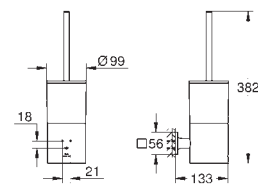

Ref. No.	Colour	EAN
40 340 001	Chrome	4005176532245
40 340 GN1	brushed cool sunrise	4005176532283
40 340 DL1	brushed warm sunset	4005176532306
40 340 A01	hard graphite	4005176532313

Allure
Toilet brush set
wall mounted
concealed fastening
material: glass / metal
GROHE Long-Life Shine durable sparkling sheen