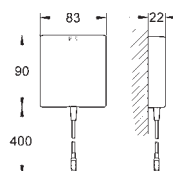

Switch mode power supply

for one eye infra-red wash basin mixer
switch mode power supply with operating voltage
100-230 V AC, 50 - 60 Hz

for concealed socket with cover and strain relief
suitable for the following products: 36 444 000, 36 440 000,
36 411 000, 36 413 000, 36 409 000, 36 325 001, 36 269 000,
36 015 001, 36 016 001, 36 421 000, 36 453 000