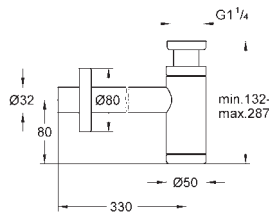

Bottle trap, 1 1/4"
for basins
brass
(screw-top for cleaning)
large sliding escutcheon
GROHE Long-Life Shine finish

37 601 000	Chrome	4005176416057
37 601 DC0	supersteel	4005176416088
37 601 GL0	cool sunrise	4005176524271
37 601 GN0	brushed cool sunrise	4005176529016
37 601 DA0	warm sunset	4005176524288
37 601 DL0	brushed warm sunset	4005176529023
37 601 A00	hard graphite	4005176528996
37 601 AL0	brushed hard graphite	4005176529030