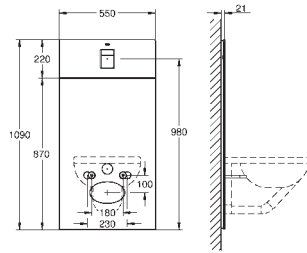

Ref. No.	Colour	EAN
39 374 KS0	velvet black	4005176344770

Glass Cover Skate Cosmopolitan
for Rapid SL 1.13 m
with flushing cistern GD 2
for connecting shower toilet Sensia Arena or common wall-hung WCs
for tiled/plastered walls
two-piece glass cover made of tempered safety glass (8 mm)
upper part removable for maintenance
flush plate Skate Cosmopolitan, chrome, flush plate is kept flush with glass cover
HPL mounting plate with hole pattern for all connections
mounting plate with concealed water connection for shower toilet Sensia Arena
mounting plate with with quality edges in silver finish
Set for noise protection
including accessory for mounting glass plate and WC ceramic