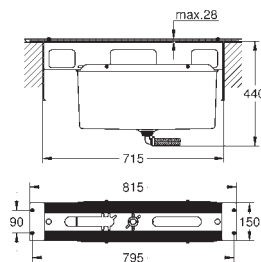

29 037 000 4005176865749
4/5-hole bath combination (optional)
baseframe for installation
under tiled surround
base frame
drainage box with
integrated outlet for splash water
caps to cover screw fixations always come in chrome color