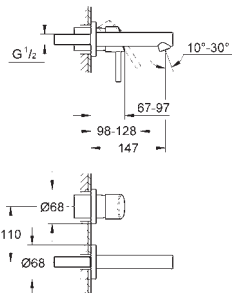

Concetto
2-hole basin mixer
S-Size
wall mounted
set for final installation for 23 571 000
without concealed body
metal escutcheon
GROHE Long-Life Shine durable sparkling sheen
centre distance 110 mm
projection 147 mm