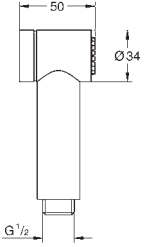

Ref. No.	Colour	EAN
	  26 841 000	Chrome	4005176754241
	Rainshower Aqua Wall holder set with self-closing angle valve, 1 spray Consisting of: hand shower with trigger control (26 839) valve with integrated shower holder (26 842) Silverflex Long-Life shower hose 1250 mm (26 335) GROHE Long-Life Shine durable sparkling sheen SpeedClean anti-limescale system TwistStop preventing the hose from twisting Min. recommended pressure 0.5 bar Please refer to local norms regarding installation.		
	  26 840 000	Chrome	4005176754234
	Rainshower Aqua Wall holder set with angle valve 1 spray Consisting of: hand shower with trigger control (26 839) valve with integrated shower holder (26 842) Silverflex Long-Life shower hose 1250 mm (26 335) GROHE Long-Life Shine durable sparkling sheen SpeedClean anti-limescale system TwistStop preventing the hose from twisting Please refer to local norms regarding installation.		
	  26 839 000	Chrome	4005176754227
	Rainshower Aqua Hand shower 1 spray with trigger control material: metal GROHE Long-Life Shine durable sparkling sheen SpeedClean anti-limescale system Universal Mounting System. Fits all standard shower hoses Min. recommended pressure 0.5 bar Please refer to local norms regarding installation.		
	  26 842 000	Chrome	4005176754258
	Rainshower Aqua Valve with wall shower holder escutcheon connection thread 1/2" GROHE Long-Life Shine durable sparkling sheen Please refer to local norms regarding installation.