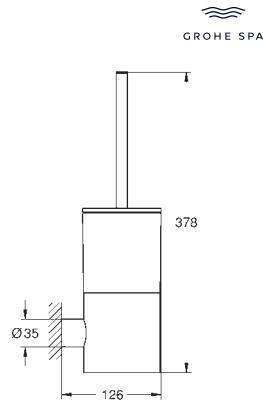

Ref. No.	Colour	EAN
40 892 000	Chrome	4005176755101
40 892 DC0	supersteel	4005176755132
40 892 EN0	brushed nickel	4005176755149
40 892 GL0	cool sunrise	4005176755156
40 892 DA0	warm sunset	4005176755125
40 892 AL0	brushed hard graphite	4005176755118

Atrio
Toilet brush set
material: glass / metal
wall mounted
concealed fastening
GROHE Long-Life Shine durable sparkling sheen

40 791 001	white	4005176323409
40 791 KS1	velvet black	4005176336379

Spare Brush Head