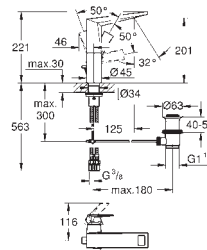

Ref. No.	Colour	EAN
	24 341 000	Chrome	4005176759659
	24 341 DC0	supersteel	4005176759680
	24 341 AL0	brushed hard graphite	4005176759673
	Allure Brilliant Basin mixer 1/2" M-Size		
	monobloc installation 28 mm ceramic cartridge with GROHE SilkMove temperature limiter GROHE Long-Life Shine durable sparkling sheen GROHE Water Saving 5.0 l/min. flow limiter GROHE FastFixation installation system spout with integrated mousseur pop-up waste set 1 1/4" flexible connection hoses		
	24 342 000	Chrome	4005176759697
	24 342 DC0	supersteel	4005176759710
	24 342 AL0	brushed hard graphite	4005176759703
	ditto, smooth body		
	24 397 000	Chrome	4005176795541
24 397 DC0	supersteel	4005176795558	
24 397 AL0	brushed hard graphite	4005176795565	
Allure Brilliant Private Collection basin mixer with knurled lever			
24 398 000	Chrome	4005176795572	
24 398 DC0	supersteel	4005176795589	
24 398 AL0	brushed hard graphite	4005176795596	
Allure Brilliant Private Collection basin mixer with white Caesarstone inlay			
24 399 000	Chrome	4005176794933	
24 399 DC0	supersteel	4005176794940	
24 399 AL0	brushed hard graphite	4005176794957	
Allure Brilliant Private Collection basin mixer with black Caesarstone inlay			
	24 344 000	Chrome	4005176759734
	24 344 DC0	supersteel	4005176759758
	24 344 AL0	brushed hard graphite	4005176759741
	Allure Brilliant Single-lever basin mixer 1/2" L-Size		
	monobloc installation 28 mm ceramic cartridge with GROHE SilkMove temperature limiter GROHE Long-Life Shine durable sparkling sheen GROHE Water Saving 5.0 l/min. flow limiter GROHE FastFixation installation system spout with integrated mousseur pop-up waste set 1 1/4" flexible connection hoses		
	24 345 000	Chrome	4005176759765
	24 345 DC0	supersteel	4005176759789
	24 345 AL0	brushed hard graphite	4005176759772
	ditto, smooth body		
	24 400 000	Chrome	4005176794964
24 400 DC0	supersteel	4005176794971	
24 400 AL0	brushed hard graphite	4005176795428	
Allure Brilliant Private Collection basin mixer with knurled lever			
24 408 000	Chrome	4005176795435	
24 408 DC0	supersteel	4005176795442	
24 408 AL0	brushed hard graphite	4005176795459	
Allure Brilliant Private Collection basin mixer with white Caesarstone inlay			
24 414 000	Chrome	4005176795466	
24 414 DC0	supersteel	4005176794056	
24 414 AL0	brushed hard graphite	4005176794865	
Allure Brilliant Private Collection basin mixer with black Caesarstone inlay