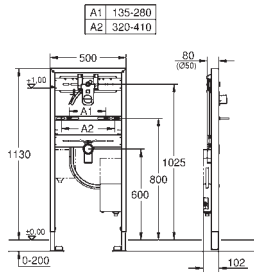

GROHE ESSENCE E

Ref. No. Colour EAN

38 748 002 **Chrome** **4005176416323**

Rapid SL

Element for wash basin with roughin-in set for infra-red electronic
for wall mounted fittings
suitable for trim sets Europlus E 36 042 SD0, Essence E 36 447 000
and Eurocube E 36 442 000

1.13 m finished installation height
for on-the-wall installations or studed walls

Includes

wash basin fixing bolts with
fixing device for ceramic
variable distance of fixing bolts
HT-outlet bend Ø 50 mm
seal Ø 32 mm
pre-mounted roughing-in set
with protecting block
fire-proof pipe for laying electronic cables
installation box with water group, stop valve and flush elbow
connection with noise protected fitting holder 1/2"
connecting box for mains supply 230 V
CE approved
for installation with pre-mixed or cold water
for on-the-wall installation please order wall brackets 38 558 00M (sold
separately)