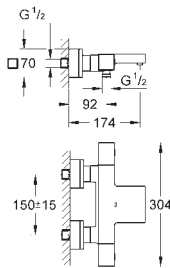

34 497 000	Chrome	4005176940675

Grohtherm Cube
Thermostatic bath/shower mixer 1/2"
wall mounted
GROHE Long-Life Shine durable sparkling sheen
GROHE SafeStop safety button at 38°C
(calibration required)
GROHE SafeStop Plus optional temperature limiter at 43°C included
GROHE TurboStat compact cartridge
with wax thermoelement
integrated mixed water shut off
GROHE AquaDimmer Eco with multiple function:
- integrated **GROHE EcoButton**
(economy button with economy stop for shower)
- flow control
- diverter: bath/shower
shower bottom outlet 1/2"
GROHE XL Waterfall
flow straightener
built-in non return valves
dirt strainers
protected against backflow
covered S-unions
GROHE Water Saving - Less water, perfect flow