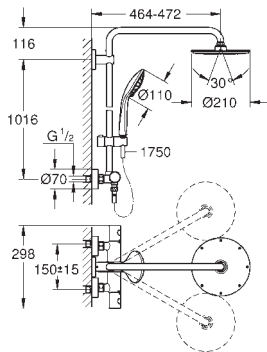

GROHE EUPHORIA SHOWER SYSTEM

Ref. No. Colour EAN

26 383 000 Chrome 4005176369025

Euphoria System 210
Shower system with thermostat for wall mounting
Consisting of:
horizontal swivable 450 mm projection shower arm
GROHE MetalGrip ergonomically shaped metal handles
exposed thermostatic shower
with Aquadimmer function
allows change between:
Rainshower Cosmopolitan 210 metal head shower
Rain spray pattern
GROHE Water Saving 12 l/min flow limiter
with ball joint
rotation angle $\pm 15^\circ$
hand shower Euphoria 110 Massage
GROHE Water Saving 9.5 l/min flow limiter
adjustable height via gliding element
Silverflex shower hose 1750 mm (28 388 000)
minimum flow rate 7 l/min.
GROHE DreamSpray perfect spray pattern
GROHE Long-Life Shine finish
GROHE TurboStat compact cartridge
with wax thermoelement
SpeedClean anti-limescale system
Inner WaterGuide for a longer life
TwistStop preventing the hose from twisting
suitable for instantaneous heaters from 18 kW/h
optional upgrade: **GROHE EasyReach** tray (26 362)

27 296 001 Chrome 4005176896293