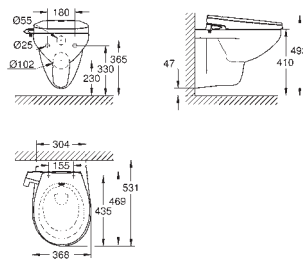

Bau Ceramic
Manual bidet seat 2-in-1 set wall hung
Consisting of:
Bau manual bidet seat soft close (39 648 SH0)
WC seat with lid
2 dedicated spray arms (1 for anal area, 1 for lady spray)
pre- and post-rinsing of spray nozzle with fresh water
manually operated side handle requires no electricity
adjustable spray intensity
Duroplast WC seat and lid with soft close function
flexible water connection 3/8"
Bau Ceramic wall hung WC (39 427 000)
for concealed cistern
wash down
rimless
horizontal outlet
flush volume 6/3 l
sanitary ware

CERAMICS