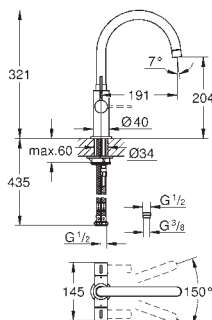

Eurosmart
Two handle sink mixer
high spout
monobloc installation
GROHE Long-Life Shine durable sparkling sheen
cartridge: ceramic head parts, 90° turn angle
integrated temperature limiter
mousseur
swivel tubular spout
adjustable swivel area 0° / 150° / 360°
Lead and Nickel Free Inner Water Ways
flexible connection hoses 1/2"
rapid installation system
min. recommended pressure 0.2 bar
professional edition