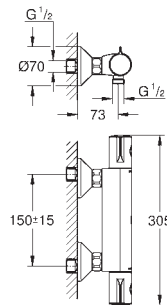

Grohtherm 800
Thermostatic shower mixer 1/2"
wall mounted
GROHE Long-Life Shine durable sparkling sheen
GROHE SafeStop safety button at 38°C
(calibration required)
GROHE SafeStop Plus integrated temperature
limiter at max 50°C
GROHE Turbostat C3 compact cartridge
with wax thermoelement
integrated mixed water shut off
volume handle with **GROHE EcoButton**
(economy button with individually
adjustable economy stop)
ceramic headpart 1/2", 180°
shower bottom outlet 1/2"
built-in non return valves
dirt strainers
protected against backflow
S-unions
metal escutcheon
GROHE Water Saving - Less water, perfect flow

34 567 000 Chrome 4005176310157