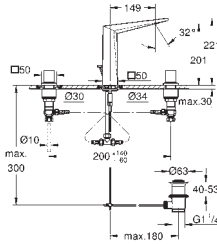

Ref. No.	Colour	EAN
	20 627 000	Chrome	4005176760167
	20 627 DC0	supersteel	4005176760198
	20 627 AL0	brushed hard graphite	4005176760181
Allure Brilliant Three-hole basin mixer 1/2" M-Size ceramic headparts 1/2", 90° GROHE Long-Life Shine durable sparkling sheen GROHE Water Saving 5.0 l/min. flow limiter spout with integrated mousseur pop-up waste set 1 1/4" pressure-proof, flexible connection hoses between spout and side valves			
	20 667 000	Chrome	4005176795510
	20 667 DC0	supersteel	4005176795527
	20 667 AL0	brushed hard graphite	4005176795534
Allure Brilliant Private Collection three-hole basin mixer with knurled trapeze handles			
	20 668 000	Chrome	4005176795008
	20 668 DC0	supersteel	4005176795015
	20 668 AL0	brushed hard graphite	4005176795022
Allure Brilliant Private Collection three-hole basin mixer with white Caesarstone trapeze handles			
	20 669 000	Chrome	4005176795039
	20 669 DC0	supersteel	4005176795046
	20 669 AL0	brushed hard graphite	4005176795053
Allure Brilliant Private Collection three-hole basin mixer with black Caesarstone trapeze handles			
	20 670 000	Chrome	4005176791680
	20 670 DC0	supersteel	4005176791697
	20 670 AL0	brushed hard graphite	4005176791703
Allure Brilliant Private Collection three-hole basin mixer with knurled knob handles			
	20 671 000	Chrome	4005176791710
	20 671 DC0	supersteel	4005176791727
	20 671 AL0	brushed hard graphite	4005176791734
Allure Brilliant Private Collection three-hole basin mixer with white Caesarstone knob handles			
	20 672 000	Chrome	4005176791741
	20 672 DC0	supersteel	4005176791758
	20 672 AL0	brushed hard graphite	4005176791963
Allure Brilliant Private Collection three-hole basin mixer with black Caesarstone knob handles