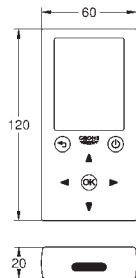

GROHE EUROSMART COSMOPOLITAN E

Ref. No. Colour EAN

36 407 001 4005176368974

Remote control

for all GROHE one eye infra-red products as of 06/2015 and GROHE Blue Home until 12/2018

monitoring

consumption and usage data
thermal disinfection cycles (infrared mixers)
auto flush cycles (infrared mixers)
cleaning mode cycles (GROHE Blue Home)
filter and CO₂ capacity (GROHE Blue Home)

configuration

cleaning mode activation
thermal disinfection (infrared mixers)
detection range (infrared mixers)
shut off delay (infrared mixers)
auto flush (infrared mixers)
filter capacity (GROHE Blue Home)

service

send and save profile
reset to factory or user settings
service details
demo mode
error codes (GROHE Blue Home)
3 x 1.5 V DC (AAA) battery supply

36 340 000 4005176911385