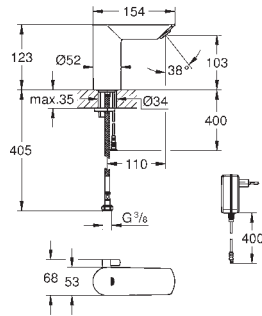

GROHE BAU COSMOPOLITAN E

Ref. No.	Colour	EAN
36 453 000	Chrome	4005176473791

Bau Cosmopolitan E
Infra-red electronic basin mixer 1/2"
with mixing device and temperature limiter
with infrared sensor for bi-directional communication for monitoring, configuration and servicing
without power supply 36 338 000 (required)
GROHE Long-Life Shine durable sparkling sheen
GROHE Water Saving mousseur 5.7 l/min
Lead and Nickel Free Inner Water Ways
body made of composite polymer
flexible connection hoses
non-return valve
dirt strainers
with integrated solenoid valve
rapid installation system
7 pre-set programs
auto flush
thermal disinfection
cleaning mode
additional functions and precise settings
by remote control 36 407
CE approved
noise classification 1 in accordance
with DIN4109
type of protection faucet IP 59

36 407 001	4005176368974