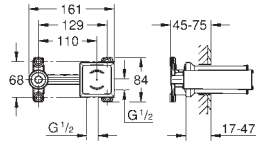

Ref. No. Colour EAN

23 200 002 4005176519901

Single-lever mixer 1/2", concealed body

for 2 hole basin mixer
wall installation
without finishing trim set
GROHE SilkMove 35 mm ceramic cartridge
adjustable flow rate limiter
spout can be positioned on the right or left
installation depth 45 to 75 mm
DR-brass
installation device
allows for waterproofing of wall construction surrounding the concealed body
with sealing sleeve

23 200 000 4005176908354