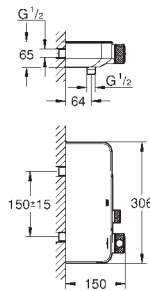

Grohtherm SmartControl
Thermostatic shower mixer 1/2"
wall mounted
GROHE CoolTouch prevents scalding on hot surfaces
GROHE Long-Life Shine durable sparkling sheen
GROHE SafeStop safety button at 38°C
(calibration required)
GROHE SafeStop Plus optional temperature limiter at 43°C included
GROHE TurboStat compact cartridge
with wax thermoelement
GROHE ProGrip with knurl structure
GROHE SmartControl push for ON-OFF, turn for volume adjustment from
GROHE Water Saving to full flow
integrated **GROHE EasyReach** shower tray
shower bottom outlet 1/2"
built-in non return valve
and dirt strainers
protected against backflow

33 192 002 Chrome 4005176887864