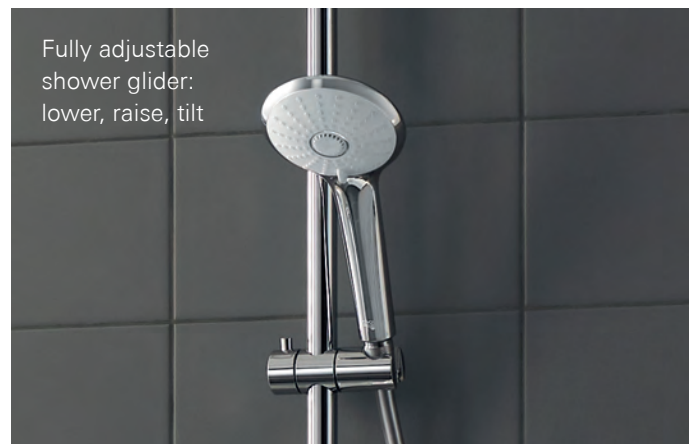

EUPHORIA SMARTCONTROL YOUR TURN – YOUR SHOWER

We've put a lot of thought into our new GROHE Euphoria SmartControl shower system: the result is a range of features that make the Euphoria more convenient and more enjoyable to use. The shower arm has a swivel function that allows you to rotate the showerhead through 180° to achieve the perfect angle. And the fully adjustable shower holder allows the hand shower to be positioned individually at the ideal height.

We have made the sleek Grohtherm SmartControl body smaller and more compact to offer more space in the shower. And because we want you to enjoy your shower as quickly as possible, we came up with the GROHE QuickFix. This allows the position of the upper bracket to be altered during installation of the shower rail. The advantage: the upper bracket can be installed easily and quickly by utilising existing drilled holes.