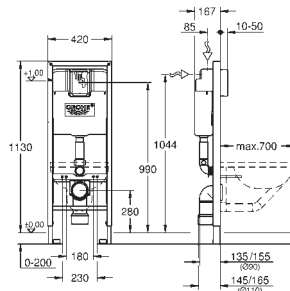

GROHE RAPID SL FOR THE DISABLED

Ref. No. Colour EAN

38 675 001 4005176863516

Rapid SL
Element for WC, 1.13 m installation height, 0.42 m width
with flush cistern 6 - 3 l
for WC bowls 70 cm projection
for on-the-wall installations or studded walls
powder coated steel frame, self-supporting
TÜV approved
2 WC fixing bolts
fixing device for ceramic
distance of fixing bolts 180/230 mm
outlet bend Ø 90 mm
depth adjustable
reducer Ø 90/110 mm
inlet and outlet connecting set
Insulated against condensation
1/2" water supply connection including integrated
angle valve and push fit flexible hose union
for on-the-wall installation please order wall brackets 38 558 00M (sold
separately)
for the mounting of support rails for the disabled please order
fixing element 38 559 001 (sold separately)

39 140 000 4005176315268