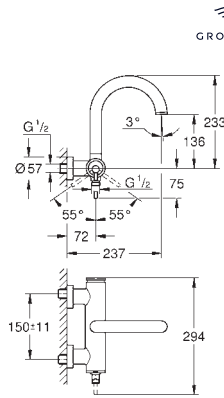

GROHE SPA

GROHE
ATRIO

SPA BATH
TAPS

Ref. No.	Colour	EAN
24 367 000	Chrome	4005176762246
24 367 DC0	supersteel	4005176761089
24 367 GL0	cool sunrise	4005176761096
24 367 DA0	warm sunset	4005176761072
24 367 AL0	brushed hard graphite	4005176761065

Aerio
Single-lever bath/shower mixer 1/2"
wall mounted
GROHE SilkMove 35 mm ceramic cartridge
GROHE Long-Life Shine durable sparkling sheen
adjustable flow rate limiter
automatic diverter: bath/shower
cast spout
mousseur
shower bottom outlet 1/2" with
integrated non return-valve
covered S-unions
protected against backflow