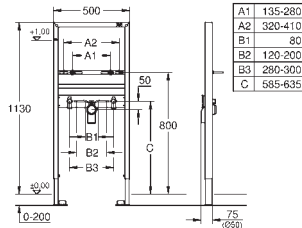

Includes

wash basin fixing bolts with
fixing device for ceramic
variable distance of fixing bolts
HT-outlet bend Ø 50 mm
seal Ø 32 mm
2 noise protected fitting connections 1/2"
for on-the-wall installation please order wall brackets 38 558 00M (sold separately)