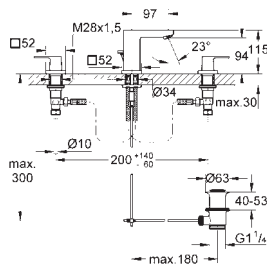

Eurocube
Three-hole basin mixer 1/2" S-Size
metal lever
ceramic headparts 1/2", 90°
GROHE Long-Life Shine durable sparkling sheen
GROHE FastFixation Plus installation system
spout with mousseur
pop-up waste set 1 1/4"
pressure-proof, flexible connection hoses
between spout and side valves
union nut 1/2" x 10.5 mm

19 895 000   **Chrome**   4005176901072
19 895 AL0   **brushed hard graphite**   4005176585494