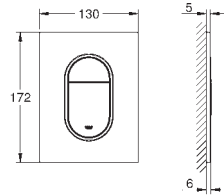

GROHE SPA

GROHE
ATRIO

SPA BATH
TAPS

Ref. No. Colour EAN

29 037 002 4005176519918

**4/5-hole bath combination (optional)
baseframe for installation
under tiled surround**

base frame
drainage box with
integrated outlet for splash water
allows for waterproofing of wall construction surrounding the concealed body
with sealing sleeve
caps to cover screw fixations always come in chrome color

13 487 000	Chrome	4005176761683
13 487 DC0	supersteel	4005176761720
13 487 GL0	cool sunrise	4005176761737
13 487 DA0	warm sunset	4005176761713
13 487 AL0	brushed hard graphite	4005176761706

Atrio

Bath spout
wall mounted

GROHE Long-Life Shine durable sparkling sheen
mousseur
projection 171 mm

37 624 000	Chrome	4005176416095
37 624 DC0	supersteel	4005176416125
37 624 GL0	cool sunrise	4005176529054
37 624 DA0	warm sunset	4005176529061
37 624 AL0	brushed hard graphite	4005176529115

Arena Cosmopolitan S

Flush plate

for dual flush or start & stop actuation
for pneumatic drop valve AV1
compatible with Rapid SL/GD2 1.13 m

for vertical installation

130 x 172 mm
made of ABS

GROHE Long-Life Shine durable sparkling sheen

GROHE Water Saving - Less water, perfect flow

flush plate with magnetic holder and fixing brackets included

compatible with Rapid SLX

for use with Rapid SL and Uniset with GD 2 cistern please order shaft 40 911 000
(sold separately)

colours BE and EN available until 31 March 2023