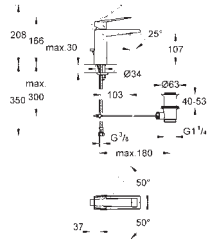

Ref. No.	Colour	EAN
	24 341 000	Chrome	4005176759659
	24 341 DC0	supersteel	4005176759680
	24 341 AL0	brushed hard graphite	4005176759673
	Allure Brilliant Basin mixer 1/2" M-Size		
	monobloc installation 28 mm ceramic cartridge with GROHE SilkMove temperature limiter GROHE Long-Life Shine durable sparkling sheen GROHE Water Saving 5.0 l/min. flow limiter GROHE FastFixation installation system spout with integrated mousseur pop-up waste set 1 1/4" flexible connection hoses		
	24 342 000	Chrome	4005176759697
	24 342 DC0	supersteel	4005176759710
	24 342 AL0	brushed hard graphite	4005176759703
	ditto, smooth body		
	24 397 000	Chrome	4005176795541
24 397 DC0	supersteel	4005176795558	
24 397 AL0	brushed hard graphite	4005176795565	
Allure Brilliant Private Collection basin mixer with knurled lever			
24 398 000	Chrome	4005176795572	
24 398 DC0	supersteel	4005176795589	
24 398 AL0	brushed hard graphite	4005176795596	
Allure Brilliant Private Collection basin mixer with white Caesarstone inlay			
24 399 000	Chrome	4005176794933	
24 399 DC0	supersteel	4005176794940	
24 399 AL0	brushed hard graphite	4005176794957	
Allure Brilliant Private Collection basin mixer with black Caesarstone inlay			
	24 344 000	Chrome	4005176759734
	24 344 DC0	supersteel	4005176759758
	24 344 AL0	brushed hard graphite	4005176759741
	Allure Brilliant Single-lever basin mixer 1/2" L-Size		
	monobloc installation 28 mm ceramic cartridge with GROHE SilkMove temperature limiter GROHE Long-Life Shine durable sparkling sheen GROHE Water Saving 5.0 l/min. flow limiter GROHE FastFixation installation system spout with integrated mousseur pop-up waste set 1 1/4" flexible connection hoses		
	24 345 000	Chrome	4005176759765
	24 345 DC0	supersteel	4005176759789
	24 345 AL0	brushed hard graphite	4005176759772
	ditto, smooth body		
	24 400 000	Chrome	4005176794964
24 400 DC0	supersteel	4005176794971	
24 400 AL0	brushed hard graphite	4005176795428	
Allure Brilliant Private Collection basin mixer with knurled lever			
24 408 000	Chrome	4005176795435	
24 408 DC0	supersteel	4005176795442	
24 408 AL0	brushed hard graphite	4005176795459	
Allure Brilliant Private Collection basin mixer with white Caesarstone inlay			
24 414 000	Chrome	4005176795466	
24 414 DC0	supersteel	4005176794056	
24 414 AL0	brushed hard graphite	4005176794865	
Allure Brilliant Private Collection basin mixer with black Caesarstone inlay