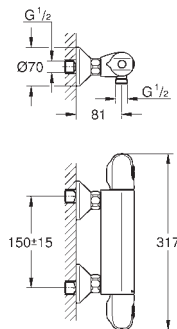

34 814 003	Chrome	4005176695728

Grohtherm 1000
Thermostatic shower mixer 1/2"
wall mounted
GROHE CoolTouch safety housing
GROHE Long-Life Shine durable sparkling sheen
GROHE MetalGrip ergonomically shaped metal handles
GROHE SafeStop safety button at 38°C
(calibration required)
GROHE SafeStop Plus optional temperature limiter at 43°C included
GROHE TurboStat compact cartridge
with wax thermoelement
integrated mixed water shut off
volume handle with **GROHE EcoButton**
(economy button with individually
adjustable economy stop)
ceramic headpart 1/2", 180°
shower bottom outlet 1/2"
built-in non return valves
dirt strainers
protected against backflow
S-unions
metal escutcheon
GROHE Water Saving - Less water, perfect flow
professional edition
replaces Grohtherm 1000 thermostatic shower mixer 34 143 003