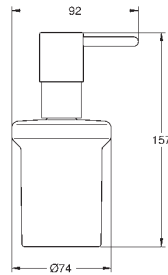

40 394 001 ★	Chrome	4005176326233
40 394 DC1 ★	supersteel	4005176421532
40 394 BE1	polished nickel	4005176430183
40 394 EN1	brushed nickel	4005176412646
40 394 GL1 ★	cool sunrise	4005176429439
40 394 GN1 ★	brushed cool sunrise	4005176429880
40 394 DA1 ★	warm sunset	4005176428982
40 394 DL1 ★	brushed warm sunset	4005176430039
40 394 A01	hard graphite	4005176429583
40 394 AL1 ★	brushed hard graphite	4005176429736

Essentials

Soap dispenser

material: glass / metal

filling quantity 160 ml

fits in the following holders:

Essentials (40 369 xx1)

Essentials Cube (40 508 000)

Bau Cosmopolitan (40 585)

Essentials Authentic (40 652)

GROHE Long-Life Shine durable sparkling sheen