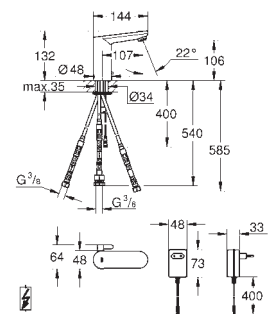

Eurosmart Cosmopolitan E
Infra-red electronic basin mixer with mixing device and adjustable temperature limiter
with infrared sensor for bi-directional communication for monitoring, configuration and servicing
without power supply 36 338 000 (required)
for use with displacement water heater
fixed build in static flow limiter 5 l/min on the hose connection
non-return valve
dirt strainers
flexible connection hoses
with integrated solenoid valve
rapid installation system
7 pre-set programs
auto flush
thermal disinfection
cleaning mode
additional functions and precise settings
by remote control 36 407
CE approved
type of protection faucet IP 59K
min. recommended pressure 1.0 bar

COMMERCIAL
FITTINGS