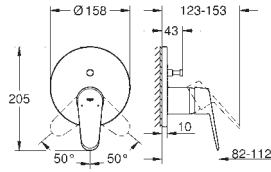

GROHE EURODISC JOY

Ref. No.	Colour	EAN
24 056 002	Chrome	4005176465437

Eurodisc Cosmopolitan
Single-lever mixer with 2-way diverter
set for final installation for
GROHE Rapido SmartBox 35 600/35 604
GROHE SilkMove 46 mm ceramic cartridge
GROHE Long-Life Shine durable sparkling sheen
wall escutcheon with **GROHE FastFixation**
(covered escutcheon- and shaft sealing, covered fixing)
metal escutcheon, retroactively 6° adjustable
metal lever
automatic 2-way diverter
flow performance:
outlet B = 27 l/min, outlet C = 27 l/min
without roughing-in-set

35 604 000 **4005176698774**
GROHE Rapido SmartBox universal rough-in box for concealed installation