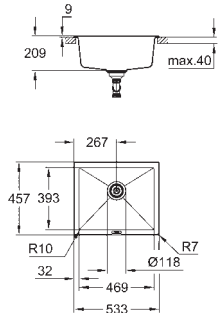

GROHE COMPOSITE SINKS

Ref. No. Colour EAN

31 653 AT0 granite gray 4005176521355
31 653 AP0 granite black 4005176521348

K700U

Composite sink

model: K700U 50-C 45.7/40.6 1.0
mounting type: top mount or undermount
material: quartz composite

GROHE Whisper

min. cabinet size: 500 mm
dimensions: 457 x 406 mm
1 bowl: 417 x 366 x 203 mm
outer radius: R6, inner bowl radius: R10

GROHE FastFixation installation system

cut-out (top mount): 442 x 391
cut-out (undermount): 417 x 366 mm
drainer: Ø 3.5"/90 mm basket strainer waste
accessories included: waste kit, basket strainer waste, mounting set
mounting with silicone (top mount)
optional push to open excenter (40 986 SD0)
amount of fasteners included (undermount): 8
heat resistant up to 180° C

31 654 AT0 granite gray 4005176521379
31 654 AP0 granite black 4005176521362

K700U

Composite sink

model: K700U 60-C 53.3/45.7 1.0
mounting type: top mount or undermount
material: quartz composite

GROHE Whisper

min. cabinet size: 600 mm
dimensions: 533 x 457 mm
1 bowl: 469 x 393 x 205 mm
outer radius: R7, inner bowl radius: R10

GROHE FastFixation installation system

cut-out (top mount): 518 x 442 mm
cut-out (undermount): 468 x 390 mm
drainer: Ø 3.5"/90 mm basket strainer waste
accessories included: waste kit, basket strainer waste, mounting set
optional push to open excenter (40 986 SD0)
amount of fasteners included (top mount): 6
amount of fasteners included (undermount): 6
heat resistant up to 180° C

31 655 AT0 granite gray 4005176521393
31 655 AP0 granite black 4005176521386

K700U

Composite sink

model: K700U 70-C 61/45.7 1.0
mounting type: top mount or undermount
material: quartz composite

GROHE Whisper

min. cabinet size: 700 mm
dimensions: 610 x 460 mm
1 bowl: 544 x 394 x 205 mm
outer radius: R3, inner bowl radius: R10