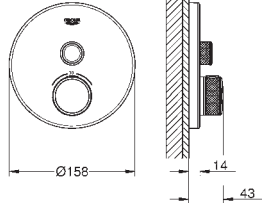

GROHE GROHTHERM SMARTCONTROL

Ref. No. Colour EAN

29 150 LS0 moon white 4005176413544

Grotherm SmartControl

Thermostat for concealed installation with one valve

set for final installation for
GROHE Rapido SmartBox 35 600/35 604
metal wall escutcheon with **GROHE FastFixation** (covered escutcheon
and shaft sealing, covered fixing), retroactively 6° adjustable

GROHE Long-Life Shine finish

GROHE SmartControl push for ON-OFF, turn for volume adjustment from
GROHE Water Saving to full flow
exchangeable symbols

GROHE TurboStat compact cartridge

with wax thermoelement

GROHE ProGrip with knurl structure

GROHE SafeStop safety button at 38°C

(calibration required)

GROHE SafeStop Plus optional temperature limiter at 43°C or 46°C included

built-in non return valve

and dirt strainers

cover plate in moon white acrylic glass

without roughing-in-set

flow performance:

outlet A (to external shut-off) = 34 l/min

outlet B/C = 29 l/min

35 604 000

4005176698774

GROHE Rapido SmartBox universal rough-in box for concealed installation

29 151 LS0 moon white

4005176413551