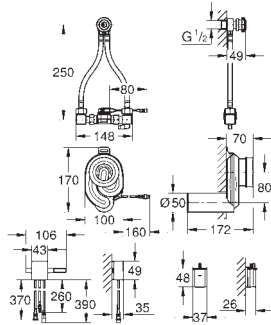

GROHE ELECTRONIC ACTUATIONS FOR URINAL

Ref. No.

Colour

EAN

39 367 000

4005176341533

Temperature sensor for urinal

6V lithium battery, type CR-P2
with water connection set and stop valve
Waste trap with temperature sensor
cartridge with solenoid valve and dirt strainer
flow pressure min 0.5 bar
operating pressure max 10 bar
7 pre-set programs
auto flush
cleaning mode
pre-flush on/off
CE approved
only for certain urinal ceramics, check online TPI

39 369 000

4005176341557