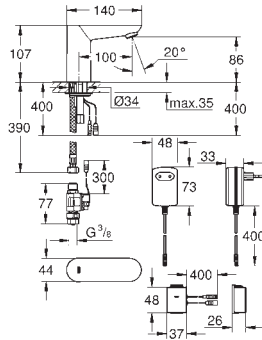

GROHE BLUETOOTH MONITORING

Ref. No. Colour EAN

36 409 000 Chrome 4005176320538

**Euroeco Cosmopolitan E Bluetooth
Infra-red electronic basin tap 1/2"**

with infrared sensor and Bluetooth module for bi-directional communication for monitoring, configuration and service purpose

without power supply 36 338 000 (required)

rapid installation system

GROHE Long-Life Shine finish

GROHE Water Saving mousseur 5.7 l/min

solenoid valve

dirt strainer

with Bluetooth 4.0* for wireless data communication

for Apple** and Android devices

Bluetooth range (max. 10 m) varies depending on materials used and walls between transmitter and receiver

monitoring

password protected products

app detects all Bluetooth products in range

auto flush cycles and timing last auto flush

usage per day over 30 days

thermal disinfection cycles and timings last disinfection

configuration

detection range and shut off delay

thermal disinfection

auto flush

cleaning mode

2 on/off timers

identification by name

service

send and save 3 profiles

reset to factory or user settings

hard and software version

CE approved

noise classification 1 in accordance

with DIN4109

type of protection faucet IP 59K

Mobile devices and GROHE IR Remote App*** are not included in delivery and have to be ordered separately via an authorised Apple store/store/iTunes or Google Play store.

* The Bluetooth word mark and logos are registered trademarks owned by Bluetooth SIG, Inc. and any use of such marks by Grohe AG is under license. Other trademarks and trade names are those of their respective owners.

** Apple, the Apple logo, iPod, iPod Touch, iPhone and iTunes are trademarks of Apple Inc., registered in the U.S. and other countries. Apple is not responsible for the function of this device or its compliance with safety and regulatory standards

*** Available for free via iTunes app or Google Play store.

COMMERCIAL
FITTINGS