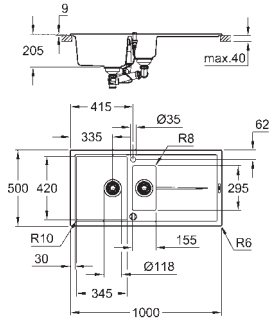

GROHE Whisper

min. cabinet size: 600 mm
dimensions: 1000 x 500 mm
1 bowl: 335 x 420 x 205 mm
0.5 bowl: 155 x 295 x 146 mm

GROHE FastFixation installation system

sink mountable left or right
cut-out: 980 x 480 mm
drainer: automatic waste fitting
accessories included: automatic waste fitting with rotary handle,
waste kit, basket strainer waste, mounting set
optional push to open excenter (40 986 SD0)
amount of fasteners included (top mount): 10
heat resistant up to 180° C