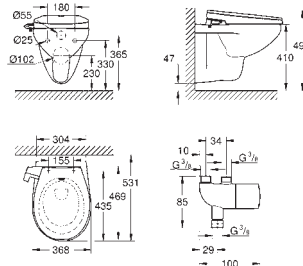

Bau Ceramic
Manual bidet seat 3-in-1 set, wall hung
Consisting of:
Bau manual bidet seat soft close (39 648 SH0)
WC seat with lid
2 dedicated spray arms (1 for anal area, 1 for lady spray)
pre- and post-rinsing of spray nozzle with fresh water
manually operated side handle requires no electricity
adjustable spray intensity
Duroplast WC seat and lid with soft close function
flexible water connection 3/8"
Bau Ceramic wall hung WC (39 427 000)
for concealed cistern
wash down
rimless
horizontal outlet
flush volume 6/3 l
sanitary ware
Grotherm Micro 34 487 000
small under-basin thermostat
thermostatic scalding protection
temperature adjustment 15-43° C (± 2° C)

14 074 000 4005176575365