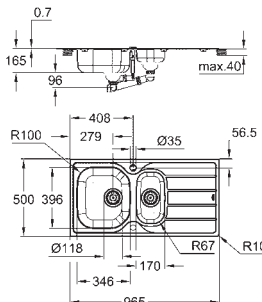

GROHE FastFixation

installation system
sink mountable left or right
cut-out (top mount): 941 x 476 mm
drilling holes: 2 x 35 mm
waste: $\varnothing$ 3.5"/90 mm waste strainer with automatic waste fitting
accessories included: automatic waste fitting with rotary handle, waste kit, basket strainer waste, mounting set
optional push to open excenter (40 986 SD0)
amount of fasteners included (top mount): 16