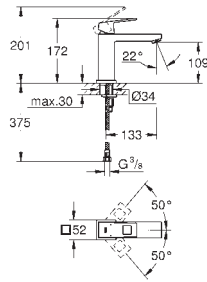

GROHE EUROCUBE

Ref. No.	Colour	EAN
23 446 000	Chrome	4005176998720

Eurocube
Basin mixer 1/2"
M-Size
monobloc installation
metal lever
28 mm ceramic cartridge
with **GROHE SilkMove**
with temperature limiter
GROHE Long-Life Shine durable sparkling sheen
GROHE Water Saving SpeedClean mousseur 5.7 l/min
GROHE FastFixation Plus installation system
smooth body
flexible connection hoses