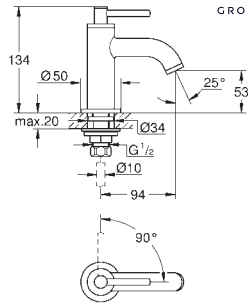

20 658 000	Chrome	4005176763007
20 658 DC0	supersteel	4005176763038
20 658 GL0	cool sunrise	4005176763045
20 658 DA0	warm sunset	4005176763021
20 658 AL0	brushed hard graphite	4005176763014

Atrio
Pillar tap 1/2" XS-Size
headpart 1/2" - 90°
GROHE Long-Life Shine durable sparkling sheen
GROHE EcoJoy 5.7 l/min laminar mousseur
rapid installation system
mousseur
fixed spout
with lever handle