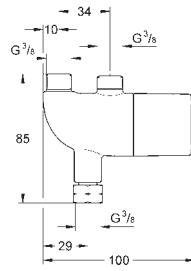

GROHE GROHTHERM MICRO

Ref. No.   Colour   EAN

34 487 000   **Chrome**   **4005176936234**

Grohtherm Micro
Thermostatic scalding protection
temperature adjustment 15-43° C (± 2° C)
thermal disinfection without re-adjustment of temperature
connection 3/8" below with cap nut
above 3/8" male thread
GROHE TurboStat thermoelement
GROHE Long-Life Shine durable sparkling sheen
built-in non return valves
dirt strainer
without connection set

47 533 000   **Chrome**   **4005176207181**