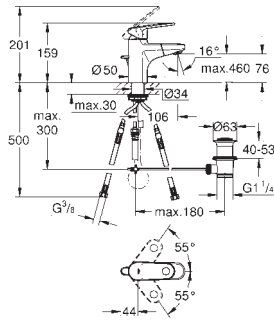

GROHE EUROPLUS

Ref. No.	Colour	EAN
33 155 002	Chrome	4005176865947

Europlus
Basin mixer 1/2"
S-Size
monobloc installation
metal lever
GROHE SilkMove 35 mm ceramic cartridge
adjustable minimum flow rate 2.5 l/min
temperature limiter
GROHE Long-Life Shine durable sparkling sheen
rapid installation system
pull out spout with mousseur
integrated non-return valve
pop-up waste set 1 1/4"
flexible connection hoses