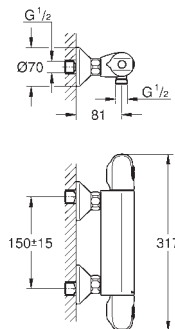

GROHE GROHTHERM 1000

Ref. No. Colour EAN

34 814 003 Chrome 4005176695728

Grohtherm 1000
Thermostatic shower mixer 1/2"
wall mounted
GROHE CoolTouch safety housing
GROHE Long-Life Shine durable sparkling sheen
GROHE MetalGrip ergonomically shaped metal handles
GROHE SafeStop safety button at 38°C
(calibration required)
GROHE SafeStop Plus optional temperature limiter at 43°C included
GROHE TurboStat compact cartridge
with wax thermoelement
integrated mixed water shut off
volume handle with **GROHE EcoButton**
(economy button with individually
adjustable economy stop)
ceramic headpart 1/2", 180°
shower bottom outlet 1/2"
built-in non return valves
dirt strainers
protected against backflow
S-unions
metal escutcheon
GROHE Water Saving - Less water, perfect flow
professional edition
replaces Grohtherm 1000 thermostatic shower mixer 34 143 003

34 143 003 Chrome 4005176309618
replaced by 34 814 003

34 818 003 Chrome 4005176695766