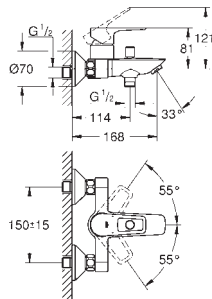

BauLoop
Single-lever bath/shower mixer 1/2"
wall mounted
metal lever
GROHE Long-Life 35 mm ceramic cartridge
with temperature limiter
GROHE Long-Life Shine durable sparkling sheen
adjustable flow rate limiter
automatic diverter: bath/shower
spout with mousseur
shower bottom outlet 1/2" with
integrated non return-valve
protected against backflow
S-unions
metal wall escutcheon
professional edition

29 081 001 Chrome 4005176556081