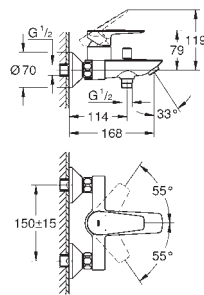

BauEdge
Single-lever bath/shower mixer 1/2"
wall mounted
metal lever
GROHE Long-Life 35 mm ceramic cartridge
with temperature limiter
GROHE Long-Life Shine durable sparkling sheen
adjustable flow rate limiter
automatic diverter: bath/shower
spout with mousseur
shower bottom outlet 1/2" with
integrated non return-valve
protected against backflow
S-unions
metal wall escutcheon
professional edition

25 246 001 Chrome 4005176674228