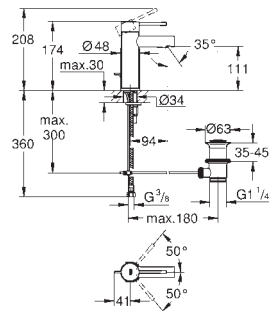

24 175 001 Chrome 4005176698347

Essence
Basin mixer 1/2"
S-Size
monobloc installation
metal lever
28 mm ceramic cartridge
with **GROHE SilkMove**
with temperature limiter
GROHE Long-Life Shine durable sparkling sheen
GROHE Water Saving mousseur 5.7 l/min
GROHE FastFixation Plus installation system
pop-up waste set 1 1/4"
flexible connection hoses
professional edition
replaces Essence basin mixer 32 898 001