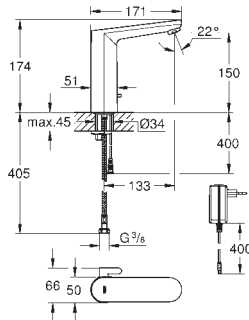

Eurosmart Cosmopolitan E
Infra-red electronic basin mixer 1/2" L-Size with mixing device and adjustable temperature limiter
with infrared sensor for bi-directional communication for monitoring, configuration and servicing
without power supply 36 338 000 (required)
GROHE Long-Life Shine finish
GROHE Water Saving mousseur 5.7 l/min
flexible connection hoses
non-return valve
dirt strainers
with integrated solenoid valve
rapid installation system
7 pre-set programs
auto flush
thermal disinfection
cleaning mode
additional functions and precise settings
by remote control 36 407
CE approved
noise classification 1 in accordance with DIN4109
type of protection faucet IP 59
replaces 36 421 000