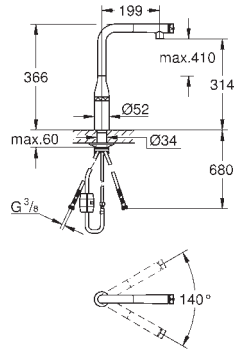

GROHE ZEDRA / ZEDRA SMARTCONTROL / ZEDRA TOUCH

Ref. No.	Colour	EAN
32 553 002	Chrome	4005176466649
32 553 DC2	supersteel	4005176466656

Zedra
Single-lever sink mixer 1/2"
 monobloc installation
GROHE Long-Life Shine durable sparkling sheen
GROHE SilkMove 35 mm ceramic cartridge
GROHE Magnetic Docking guarantees easy retraction and smooth docking of the spray head back to the starting position
 pull-out dual spray
 diverter: laminar spray/SpeedClean shower jet
 automatic return to laminar spray
 adjustable flow rate limiter
 swivel tubular spout
 swivel area 360°
 protected against backflow
 flexible connection hoses
 metal fixation set
 Lead and Nickel Free Inner Water Ways