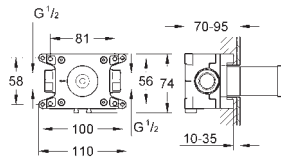

Atrio
Concealed stop-valve trim
for concealed valve 35 028 000 or 29 032 000
GROHE Long-Life Shine durable sparkling sheen
installation depth adjustable
20-80 mm
escutcheon with screwable wall sealing
with cross handle

	35 028 000		4005176908316
	GROHE Rapido C Rough-in for single volume control for grid installation of Grohtherm Custom Shower system built-in box with removable protection cover waterproof membrane base for wall sealing for masonry and drywall installation fixing points for front and back wall body of DR brass pre-assembled ceramic headpart 3/4" connection threads 1/2" installation depth 70 - 95 mm