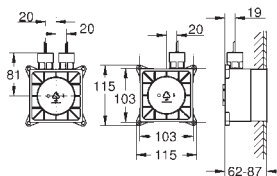

29 412 000 Chrome 4005176758676

**Rainshower F-digital Deluxe
Rough-in set light set**

for use with double light modules (36 472 000)
Consisting of:
- 2 rough-in sets (115 x 115 x 62-87 mm)
- 2 cable extensions (5 m each)