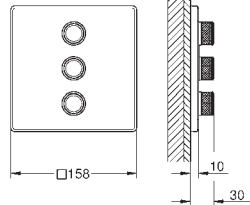

GROHE GROHTHERM SMARTCONTROL

Ref. No.	Colour	EAN

29 127 000	Chrome	4005176413339
29 127 DC0	supersteel	4005176526350
29 127 GN0	brushed cool sunrise	4005176558443
29 127 DL0	brushed warm sunset	4005176558412
29 127 A00	hard graphite	4005176558375
29 127 AL0	brushed hard graphite	4005176558382

**Grotherm SmartControl
Triple volume control trim**

set for final installation for
GROHE Rapido SmartBox 35 600/35 604/35 601
metal wall escutcheon with **GROHE FastFixation** (covered escutcheon
and shaft sealing, covered fixing), retroactively 6° adjustable
10 mm thin profile escutcheon

GROHE Long-Life Shine durable sparkling sheen
GROHE SmartControl push for ON-OFF, turn for volume adjustment from
GROHE Water Saving to full flow
exchangeable symbols
GROHE ProGrip with knurl structure
multiple outlets can be run simultaneously

without roughing-in-set

flow performance:
outlet D = 28 l/min
outlet E = 28 l/min
outlet A = 28 l/min
outlet D+E+A = 65 l/min
optional flow reducer for CALGreen compliance included

35 604 000 **4005176698774**
**GROHE Rapido SmartBox universal rough-in box for concealed
installation**

29 153 LS0	moon white	4005176413582

**Grotherm SmartControl
Thermostat for concealed installation with one valve**

set for final installation for
GROHE Rapido SmartBox 35 600/35 604
metal wall escutcheon with **GROHE FastFixation** (covered escutcheon
and shaft sealing, covered fixing), retroactively 6° adjustable

GROHE Long-Life Shine finish
GROHE SmartControl push for ON-OFF, turn for volume adjustment from
GROHE Water Saving to full flow
exchangeable symbols

GROHE TurboStat compact cartridge
with wax thermoelement
GROHE ProGrip with knurl structure
GROHE SafeStop safety button at 38°C
(calibration required)

GROHE SafeStop Plus optional temperature limiter at 43°C or 46°C included
built-in non return valve
and dirt strainers
cover plate in moon white acrylic glass