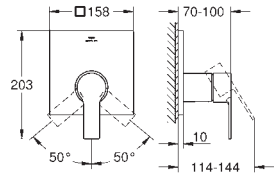

Ref. No.	Colour	EAN
19 317 001	Chrome	4005176513756
19 317 GN1	brushed cool sunrise	4005176513572
19 317 DL1	brushed warm sunset	4005176513633
19 317 A01	hard graphite	4005176513732

Allure
Single-lever shower mixer trim
set for final installation for
GROHE Rapido SmartBox 35 600/35 604
GROHE SilkMove 46 mm ceramic cartridge
GROHE Long-Life Shine durable sparkling sheen
wall escutcheon with **GROHE FastFixation**
(covered escutcheon- and shaft sealing, covered fixing)
metal escutcheon, retroactively 6° adjustable
metal lever
flow performance:
outlet B or C = 30 l/min
without roughing-in-set

35 604 000 4005176698774
GROHE Rapido SmartBox universal rough-in box for concealed installation