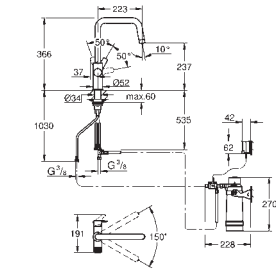

GROHE BLUE PURE

Ref. No.	Colour	EAN
30 584 000	Chrome	4005176744945

GROHE Blue Pure Eurosmart Starter kit with S-Size filter
Consisting of:
GROHE Blue single-lever sink mixer with filter function
monobloc installation
U spout
separate handle for filtered water
28 mm ceramic cartridge
with **GROHE SilkMove**
swivel tubular spout
swivel area 150°
separate inner water ways for filtered
and non-filtered water
flexible connection hoses
GROHE Blue filter head
GROHE Blue S-Size filter for water hardness reduction and premium taste
Capacity 600 L at 20° dKH
flow meter for filter lifetime measurement including 2 x AA batteries

30 586 000	Chrome	4005176744969