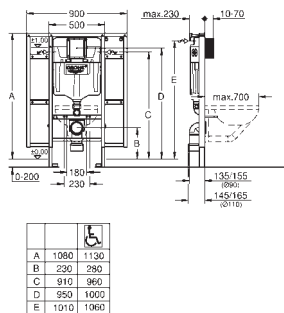

Rapid SL
Element for WC, 1.13 m installation height
with fixing element for back support and support rails
with flushing cistern GD 2 , 6 l - 9 l
for the disabled
for WC bowls 70 cm projection
for on-the-wall installations or studded walls
powder coated steel frame, self-supporting
with fixed connections
TÜV approved
2 WC fixing bolts
4 wall brackets
fixing device for ceramic
distance of fixing bolts 180/230 mm
PP outlet bend Ø 90 mm
depth adjustable
PP reducer Ø 90/110 mm
inlet and outlet connecting set

flushing cistern GD 2, 6 - 9 l, containing following features:
water supply from left/right or back
Insulated against condensation
1/2" water supply connection including integrated
angle valve and push fit flexible hose union

including wall brackets 38 558 00M for on-the-wall installation
for mounting of small flush plates please order
revision shaft 40 911 000 (sold separately)

38 541 000 4005176291234