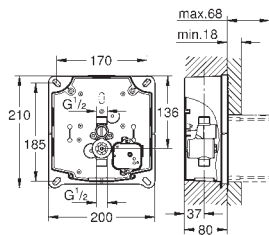

GROHE Rapido U
roughing-in set for urinal
for manual actuation or Tectron
infra-red electronic 6 V or 230 V
water group with stop valve
flow pressure min 0.5 bar
operating pressure max 10 bar
flush aid
functional unit checked ex factory
water supply connections 1/2" outer thread
connecting box for mains supply
installation box with gasket
fixing points for dry cladding and masonry-in
inspection shaft incl. protection