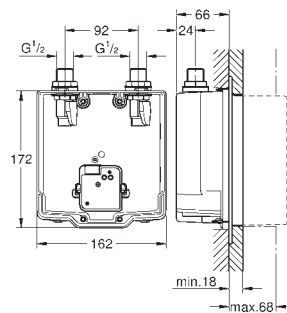

GROHE BLUETOOTH MONITORING

Ref. No. Colour EAN

36 412 000 Chrome 4005176320569

Eurosmart Cosmopolitan E Bluetooth

Infra-red electronic basin mixer 1/2" with mixing device and adjustable temperature limiter

with infrared sensor and Bluetooth module for bi-directional communication for monitoring, configuration and service purpose
with transformer 100-240 V AC, 50-60 Hz, 6.75 V DC
set for final installation for concealed fitting box
36 339 001

GROHE Long-Life Shine finish

GROHE Water Saving - Less water, perfect flow

laminar flow straightener 9 l/min

chrome escutcheon and spout

projection 172 mm

with Bluetooth 4.0* for wireless data communication

for Apple** and Android devices

Bluetooth range (max. 10 m) varies depending on materials used and walls

between transmitter and receiver

monitoring

password protected products

app detects all Bluetooth products in range

auto flush cycles and timing last auto flush

usage per day over 30 days

thermal disinfection cycles and timings last disinfection

configuration

detection range and shut off delay

auto flush

thermal disinfection

cleaning mode

2 on/off timers

identification by name

service

send and save 3 profiles

reset to factory or user settings

hard and software version

CE approved

noise classification 1 in accordance

with DIN4109

Mobile devices and GROHE IR Remote App*** are not included in delivery and have to be ordered separately via an authorised Apple store/store/iTunes or Google Play store.

* The Bluetooth word mark and logos are registered trademarks owned by Bluetooth SIG, Inc. and any use of such marks by Grohe AG is under license. Other trademarks and trade names are those of their respective owners.