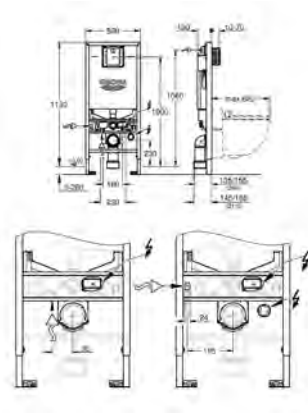

flushing cistern GDX, 6 l
with integrated power socket
ready for shower toilets (water)
small revision shaft for small flush plates
for on-the-wall installations or studded walls
powder coated steel frame, self-supporting
for dry-cladding, completely pre-assembled
with fixed connections
quick adjustment, lockable
fixing material
TUV approved
2 WC fixing bolts
fixing device for ceramic
distance of fixing bolts 180/230 mm
outlet bend Ø 90 mm
depth adjustable
reducer Ø 90/110 mm
inlet and outlet connecting set

flushing cistern GDX, 6 l, containing following features:

factory set 6 l and 3 l
pneumatic discharge valve offering 2 modes of
operation: dual flush or single flush
water supply from right, back or top
low noise (group I acc. to
German Noise Specification)
fully insulated against condensation
1/2" water supply connection including integrated
angle valve and push fit flexible hose union
no tools required for the installation
of the inspection shaft incl. protection
during construction phase
for vertical use

including flow manager
reduces flow of the flush
prevents overspill in rimless toilets
easy flow regulation via inspection shaft without removing the valves
for on-the-wall installation please order wall brackets 38 558 00M (sold
separately)
for mounting of flush plates 156 x 197 mm please order
revision shaft 66 791 000 (sold separately)