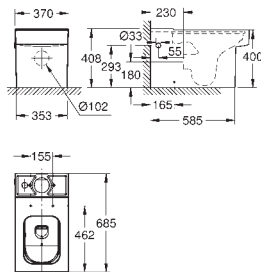

39 484 00H alpine white **4005176442698**
Cube Ceramic
Floor standing WC for close coupled combination
close coupled
universal trap for horizontal and vertical outlet
rimless
flush volume 4.5/3 l
including fixation set
cistern to be ordered separately
sanitary ware
fully skirted with invisible fixation
With **GROHE PureGuard** anti-scale coating and anti-bacterial glazing
compatible with seat and cover 39 488 000 (soft close)