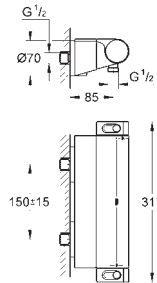

GROHE GROHTHERM 2000

Ref. No.	Colour	EAN
34 469 001	Chrome	4005176926396

Grohtherm 2000
Thermostatic shower mixer 1/2"
wall mounted
100% GROHE CoolTouch consisting of safety housing + S-unions with CoolTouch escutcheons
GROHE Long-Life Shine durable sparkling sheen
GROHE Aqua Paddle ergonomically shaped handles
temperature scale handle with
GROHE SafeStop safety stop at 38°C
(calibration required)
GROHE SafeStop Plus optional temperature limiter at 43°C included
integrated mixed water shut off
GROHE TurboStat compact cartridge
with wax thermoelement
volume handle with **GROHE EcoButton**
(economy button with individually adjustable economy stop)
ceramic headpart 1/2", 180°
shower bottom outlet 1/2"
built-in non return valves
dirt strainers
protected against backflow
covered S-unions, CoolTouch escutcheons with wall sealing
GROHE EasyReach shower tray
removable for easy cleaning
chrome
GROHE Water Saving - Less water, perfect flow

34 463 001	Chrome	4005176926419