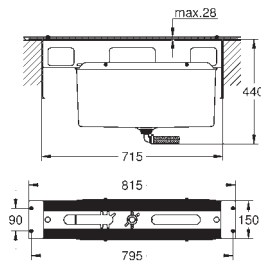

29 037 000
4/5-hole bath combination (optional)
baseframe for installation
under tiled surround

base frame
drainage box with
integrated outlet for splash water
caps to cover screw fixations always come in chrome color

23 792 001 Chrome 4005176409257
23 792 DC1 supersteel 4005176412837
23 792 EN1 brushed nickel 4005176413001
23 792 AL1 brushed hard graphite 4005176586231