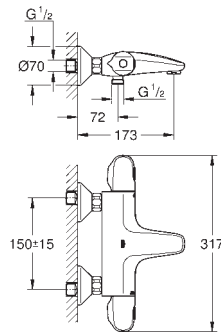

GROHE GROHTHERM 1000

Ref. No. Colour EAN

34 821 003 Chrome 4005176698590

Grohtherm 1000
Thermostatic bath/shower mixer 1/2"
wall mounted
GROHE CoolTouch safety housing
GROHE Long-Life Shine durable sparkling sheen
GROHE MetalGrip ergonomically shaped metal handles
GROHE SafeStop safety button at 38°C
(calibration required)
GROHE SafeStop Plus integrated temperature limiter at max 50°C
GROHE Turbostat C3 compact cartridge with wax thermoelement
integrated mixed water shut off
GROHE AquaDimmer Eco with multiple function:
- integrated **GROHE EcoButton** (economy button with economy stop for shower)
- flow control
- diverter: bath/shower shower bottom outlet 1/2"
mousseur
built-in non return valves
dirt strainers
protected against backflow
S-unions
metal escutcheon
GROHE Water Saving - Less water, perfect flow professional edition

34 823 003 Chrome 4005176698613