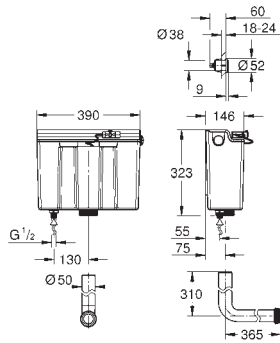

GROHE FLUSHING CISTERNS

Ref. No.   Colour   EAN

39 053 000   4005176935978

Concealed flushing cistern
6 l / 3 l
Dual Flush
water supply from bottom
min. recommended pressure 0.2 bar
mechanical round push button actuation Ø 50 mm with Eco button
mechanical actuation from front, top, left or right
for walls 18 -24 mm thickness
bowden cable 0.5 m length
for more flexibility in push button position
fixing brackets
flush pipe
WC inlet connector
GROHE Long-Life Shine durable sparkling sheen
GROHE Water Saving - Less water, perfect flow

39 054 000   4005176936289