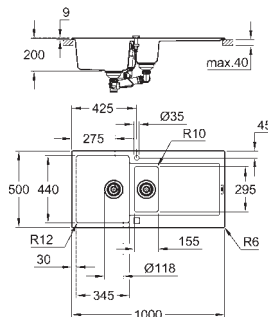

K500

Composite sink with drainer
model: K500 60-C 100/50 1.5 rev
mounting type: top mount
material: quartz composite

GROHE Whisper

min. cabinet size: 600 mm
dimensions: 1000 x 500 mm
1 bowl: 345 x 440 x 200 mm
0.5 bowl: 155 x 295 x 146 mm
outer radius: R6, inner bowl radius: big bowl R12, small bowl R10

GROHE FastFixation installation system

sink mountable left or right
cut-out: 980 x 480 mm
drainer: automatic waste fitting
accessories included: automatic waste fitting with rotary handle, waste kit, basket strainer waste, mounting set
optional push to open excenter (40 986 SD0)
amount of fasteners included (top mount): 12
heat resistant up to 180° C