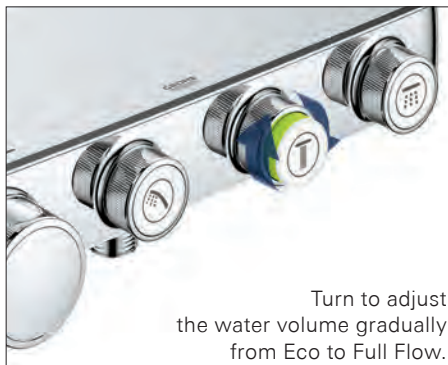

Push the button to start the shower.

Turn to adjust the water volume gradually from Eco to Full Flow.