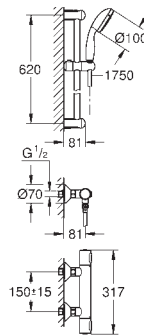

Grohtherm 500

Thermostatic shower mixer 1/2" with shower set

Consisting of:

Grohtherm 500 thermostatic shower mixer 1/2" (34 793)

Tempesta 100 shower rail set 1 spray 620 mm (27 853)

34 806 000

Chrome

4005176684432