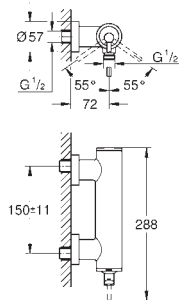

24 366 000	Chrome	4005176762239
24 366 DC0	supersteel	4005176761041
24 366 GL0	cool sunrise	4005176761058
24 366 DA0	warm sunset	4005176761034
24 366 AL0	brushed hard graphite	4005176761027

Atrio
Single-lever shower mixer 1/2"
wall mounted
GROHE SilkMove 35 mm ceramic cartridge
GROHE Long-Life Shine durable sparkling sheen
adjustable flow rate limiter
shower bottom outlet 1/2" with
integrated non return-valve
covered S-unions
protected against backflow