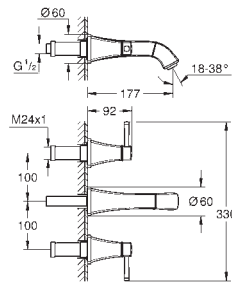

20 622 000	Chrome	4005176757976
20 622 IGO	chrome/gold	4005176757990

Grandera
Three-hole basin mixer 1/2"
S-Size
wall mounted
set for final installation for
29 025 002
without concealed body
valves hot/cold
with headparts 1/2" - 90°
GROHE Long-Life Shine durable sparkling sheen
GROHE Water Saving - Less water, perfect flow
GROHE AquaGuide adjustable mousseur 5.7 l/min
centre distance 200 mm
projection 177 mm

20 623 000	Chrome	4005176758010
20 623 IGO	chrome/gold	4005176758027

ditto, projection 234 mm