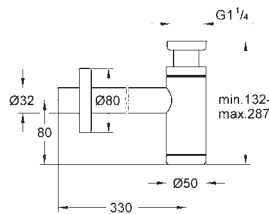

29 509 KF0	phantom black	4005176782657
	Bottle trap, 1 1/4" for basins brass (screw-top for cleaning) large sliding escutcheon GROHE Long-Life Shine finish