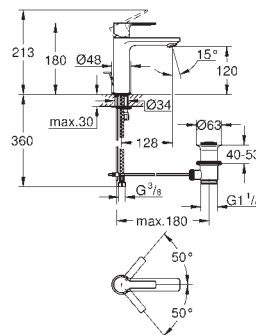

Ref. No.	Colour	EAN
32 114 001	Chrome	4005176409103
32 114 DC1	supersteel	4005176412714

Lineare
Basin mixer 1/2"
S-Size
monobloc installation
metal lever
28 mm ceramic cartridge
with **GROHE SilkMove**
with temperature limiter
GROHE Long-Life Shine durable sparkling sheen
GROHE Water Saving SpeedClean mousseur 5.7 l/min
GROHE FastFixation Plus installation system
pop-up waste set 1 1/4"
flexible connection hoses