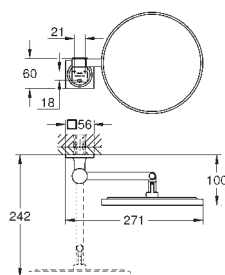

Ref. No.	Colour	EAN
40 967 001	Chrome	4005176531323
40 967 GN1	brushed cool sunrise	4005176531361
40 967 DL1	brushed warm sunset	4005176531385
40 967 A01	hard graphite	4005176531392

Allure
Beauty / shaving mirror
wall mounted
magnification: x 7
material: glass / metal
concealed fastening
GROHE Long-Life Shine durable sparkling sheen