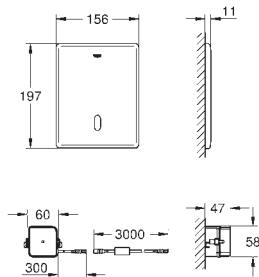

GROHE ELECTRONIC ACTUATIONS FOR WC

Ref. No. Colour EAN

38 698 SD1 stainless steel 4005176929571

Tectron Skate
Infra-red electronic for WC flushing cistern
with infrared sensor for bi-directional communication for monitoring, configuration and servicing with transformer 100-230 V AC, 50-60 Hz, 6 V DC
for flushing cistern GD 2 / Rapid SL 1.13 m only
servo motor
concealed installation
front plate 156 x 197 mm
infra-red control
7 pre-set programs
auto flush
cleaning mode
pre-flush on/off
additional functions and precise settings by remote control 36 407
CE approved
for use with Rapid SLX please order shaft 66 791 000 (sold separately)

38 699 001 Chrome 4005176929588