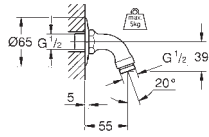

GROHE HEAD SHOWERS

Ref. No.	Colour	EAN

28 429 000	Chrome	4005176601910

Relexa

Shower arm 55 mm

connection thread 1/2"

GROHE Long-Life Shine durable sparkling sheen