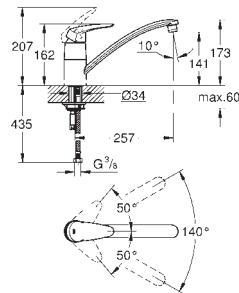

Eurodisc
Single-lever sink mixer 1/2"
low spout
monobloc installation
GROHE Long-Life Shine finish
GROHE SilkMove 35 mm ceramic cartridge
mousseur
adjustable flow rate limiter
swivel tubular spout
swivel area 140°
with stop restriction
flexible connection hoses
rapid installation system

KITCHEN
FITTINGS