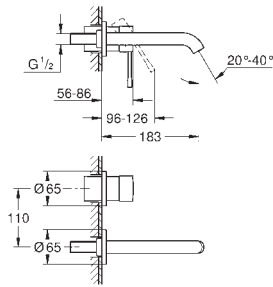

Essence
2-hole basin mixer
M-Size
wall mounted
set for final installation for
23 571 000
without concealed body
metal escutcheon
metal lever
GROHE Long-Life Shine durable sparkling sheen
GROHE Water Saving mousseur 5.7 l/min
GROHE AquaGuide adjustable mousseur
centre distance 110 mm
projection 183 mm
professional edition
replaces Essence two-hole basin mixer 19 408 xx1

29 192 KF1	phantom black	4005176782411