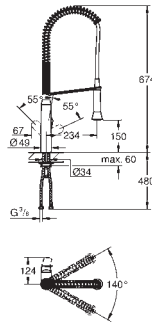

GROHE K7

Ref. No.	Colour	EAN
32 950 000	Chrome	4005176879838
32 950 DC0	supersteel	4005176879845

K7
Single-lever sink mixer 1/2"
 monobloc installation
GROHE Long-Life Shine finish
GROHE SilkMove 35 mm ceramic cartridge
 professional spray
 diverter: mousseur/shower jet
 automatic return to mousseur
 metal spray
 adjustable flow rate limiter
 swivel spout
 swivel area 140°
 protected against backflow
 flexible connection hoses
 rapid installation system