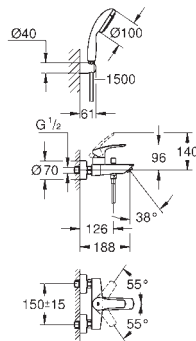

Eurosmart
Single-lever bath/shower mixer 1/2"
wall mounted
metal lever
GROHE SilkMove 35 mm ceramic cartridge
adjustable flow rate limiter
with temperature limiter
GROHE Long-Life Shine durable sparkling sheen
automatic diverter: bath/shower
mousseur
integrated non-return valve
in the shower outlet 1/2"
S-unions
metal wall escutcheons
protected against backflow
with shower set
Consisting of:
hand shower Tempesta 100, 1 spray, 9.5 l/min (27 923)
wall shower holder (28 605)
Relexaflex hose 1500 mm 1/2" x 1/2" (28 151)
professional edition

33 303 003 Chrome 4005176613524