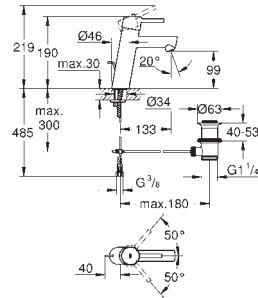

GROHE CONCETTO

Ref. No.	Colour	EAN
23 450 001	Chrome	4005176998775

Concetto
Basin mixer 1/2"
M-Size
monobloc installation
metal lever
28 mm ceramic cartridge
with **GROHE SilkMove**
with temperature limiter
GROHE Long-Life Shine durable sparkling sheen
GROHE Water Saving SpeedClean mousseur 5.7 l/min
GROHE FastFixation installation system
pop-up waste set 1 1/4"
flexible connection hoses