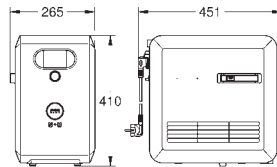

GROHE BLUE PROFESSIONAL

Ref. No.

Colour

EAN

40 554 002

4005176458521

GROHE Blue Professional Cooler and carbonizer

delivers 12 liters of chilled water per hour
colour display with push and turn control
270 Watt cooling unit, 230 V, 50 Hz
type of protection IP 21

CE approved

requires ventilation holes in the bottom of the kitchen cabinet

software set-up and monitoring of filter and CO₂ capacity possible via GROHE Ondus app

push notifications at low filter resp. CO₂ capacity

additional monitoring via GROHE Blue Professional Browser-Monitor possible

with Bluetooth 4.0* and WIFI interface for wireless data communication

for Apple** and Android devices

Bluetooth range (max. 10 m) varies depending on materials used and walls

between transmitter and receiver

compatible only with GROHE Blue taps with push button operation

System requirements Apple

iPhone with iOS 12.0 or higher

System requirements Android

smart phone with Android 6.0 or higher

Mobile devices and GROHE Watersystems App*** are not included in delivery and have to be ordered separately via an authorised Apple store/store/iTunes or Google Play store.

* The Bluetooth word mark and logos are registered trademarks owned by Bluetooth SIG, Inc. and any use of such marks by Grohe AG is under license. Other trademarks and trade names are those of their respective owners.

** Apple, the Apple logo, iPod, iPod Touch, iPhone and iTunes are trademarks of Apple Inc., registered in the U.S. and other countries. Apple is not responsible for the function of this device or its compliance with safety and regulatory standards.

*** Available for free via iTunes app or Google Play store.

This product includes an article which is declared as a hazardous substance.

Find more information in the safety data sheet. You can download the safety data at: www.grohe.com/safety-data-sheets/