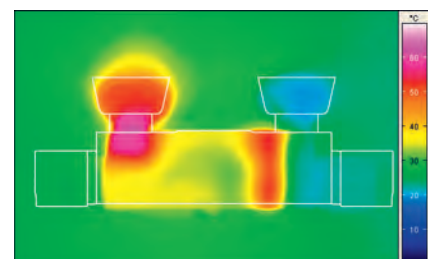

Thermal image
without GROHE CoolTouch