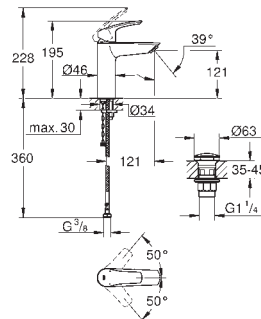

Eurosmart Basin mixer 1/2" M-Size
thermostatic scalding protection
maximum temperature adjustable
thermal disinfection not possible
monobloc installation
metal lever
lever length 89 mm
28 mm ceramic cartridge
with **GROHE SilkMove**
adjustable flow rate limiter
Lead and Nickel Free Inner Water Ways
built-in non return valves
dirt strainers
GROHE Water Saving mousseur 4.2 l/min
GROHE FastFixation installation system
smooth body with push-open pop-up waste set 1 1/4"
flexible connection hoses
max. pressure differential 5:1
professional edition

23 986 003 Chrome 4005176643859