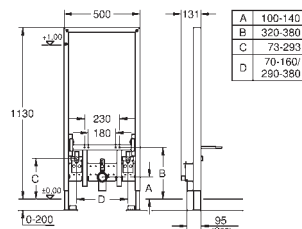

GROHE RAPID SL FOR WASH BASIN AND BIDET

Ref. No. Colour EAN

38 748 002 Chrome 4005176416323

Rapid SL

Element for wash basin with roughin-in set for infra-red electronic
suitable for trim sets Europlus E 36 042 SD0, Essence E 36 447 000
and Eurocube E 36 442 000

1.13 m finished installation height
for on-the-wall installations or studded walls

Includes

wash basin fixing bolts with
fixing device for ceramic
variable distance of fixing bolts
HT-outlet bend Ø 50 mm
seal Ø 32 mm
pre-mounted roughing-in set
with protecting block
fire-proof pipe for laying electronic cables
installation box with water group, stop valve and flush elbow
connection with noise protected fitting holder 1/2"
connecting box for mains supply 230 V
CE approved
for installation with pre-mixed or cold water
for on-the-wall installation please order wall brackets 38 558 00M (sold
separately)

38 546 000

4005176291289

Rapid SL

Element for wash basin, for wall mounted fittings

1.30 m installation height

for on-the-wall installations or studded walls
powder coated steel frame, self-supporting
for dry-cladding, completely pre-assembled
with fixed connections
quick adjustment, lockable
fixing material
TÜV approved

Includes

wash basin fixing bolts with
fixing device for ceramic
variable distance of fixing bolts
HT-outlet bend Ø 50 mm
seal Ø 32 mm
2 noise protected fitting connections 1/2"
for on-the-wall installation please order wall brackets 38 558 00M (sold
separately)

38 541 000

4005176291234

Rapid SL

Element for wash basin, single hole installation

1.0 m finished installation height

for on-the-wall installations or studded walls

Includes