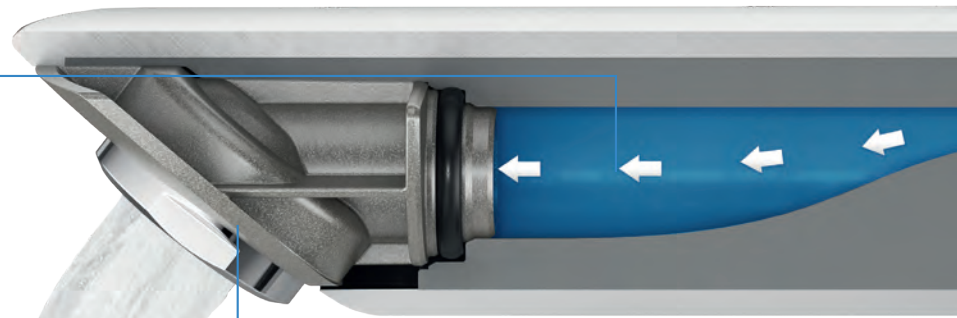

QUALITY

German perfectionism inspires ultimate customer confidence

DESIGN

GROHE STARLIGHT

Made-to-last surfaces ranging from precious matte to shiny like a diamond.

TECHNOLOGY

GROHE SENSOR

The responsive sensor switches the mixer on and off for ultimate comfort and the simple cleaning mode makes maintenance easy.