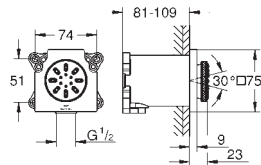

Ref. No.	Colour	EAN
26 802 000	Chrome	4005176722776
26 802 DC0	supersteel	4005176722899
26 802 GN0	brushed cool sunrise	4005176722882
26 802 DL0	brushed warm sunset	4005176722912
26 802 A00	hard graphite	4005176722875
26 802 AL0	brushed hard graphite	4005176722905

Rainshower Aqua
Body spray cube 2 spray
spray pattern:
PureRain, ActiveJet
including concealed body and compound seal
75 x 75 mm
pivoting range ± 15° rotatable
connection thread 1/2"
throw distance 600 mm
GROHE Water Saving 3.3 l/min flow limiter
GROHE DreamSpray perfect spray pattern
GROHE Long-Life Shine durable sparkling sheen
SpeedClean anti-limescale system
min. recommended pressure 1.0 bar
not suitable for instantaneous heater