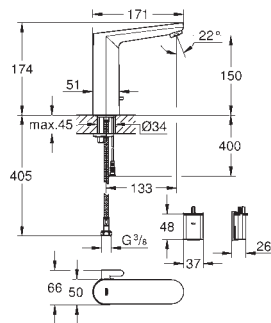

COMMERCIAL
FITTINGS