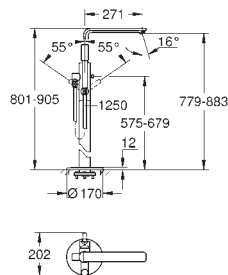

Lineare
Single-lever bath mixer 1/2", floor mounted

set for final installation for
45 984 001
without roughing-in-set
GROHE SilkMove 35 mm ceramic cartridge
with temperature limiter
GROHE Long-Life Shine durable sparkling sheen
automatic diverter: bath/shower
spout with mousseur
projection 271 mm
integrated non-return valve
in the shower outlet 1/2"
with shower holder
hand shower Sena Stick (26 465)
shower hose 1250 mm
protected against backflow

45 984 001 4005176992056