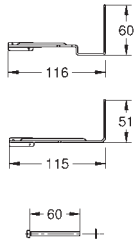

GROHE RAPID SL ACCESSORIES

Ref. No.

Colour

EAN

43 617 000

4005176841163

Motor support device
for Rapid SL 38 675
for the disabled
as of mid 2008
or installation of infra-red electronic