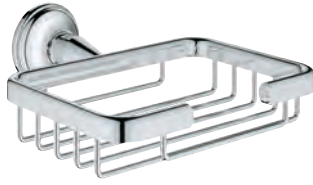

GROHE ESSENTIALS AUTHENTIC

Ref. No.	Colour	EAN
40 659 001	Chrome	4005176324376
40 659 EN1	brushed nickel	4005176324284

**Essentials Authentic
Corner Basket, small**
material: metal
concealed fastening
GROHE Long-Life Shine durable sparkling sheen