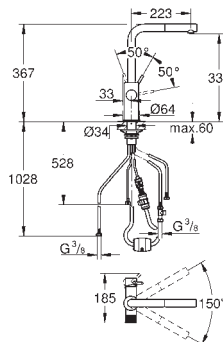

**GROHE Blue Pure Minta
Filter tap with pull-out mousseur**

Consisting of:
GROHE Blue single-lever sink mixer with filter function
monobloc installation
L-spout
pull out mousseur spout
separate handle for filtered water
28 mm ceramic cartridge
with **GROHE SilkMove**
swivel tubular spout
swivel area 360°
separate inner water ways for filtered
and non-filtered water
flexible connection hoses