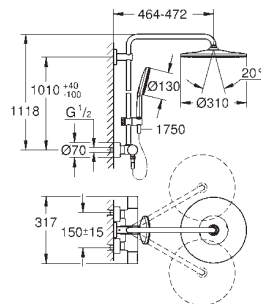

26 648 LSO moon white 4005176533068
ditto, head shower with white spray plate

SHOWERS