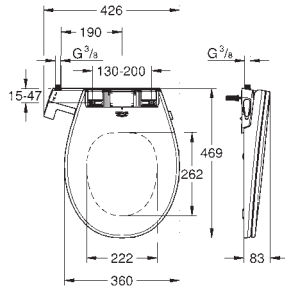

GROHE MANUAL BIDET SEAT

Ref. No. Colour EAN

39 648 SH0 alpine white 4005176575310

Bau Ceramic
Manual bidet seat
WC seat with lid
2 dedicated spray arms (1 for anal area, 1 for lady spray)
pre- and post-rinsing of spray nozzle with fresh water
manually operated side handle requires no electricity
Duroplast WC seat and lid with soft close function
flexible water connection 3/8"
includes:
mounting plate
filter
pressure 0.1 - 1 MPa (1 - 10 bar)
complies with EN 1717

39 651 SH0 alpine white 4005176575327