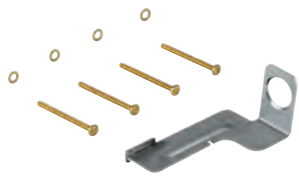

GROHE RAPID SL ACCESSORIES

Ref. No.

Colour

EAN

43 617 000

4005176841163

Motor support device
for Rapid SL 38 675
for the disabled
as of mid 2008
or installation of infra-red electronic