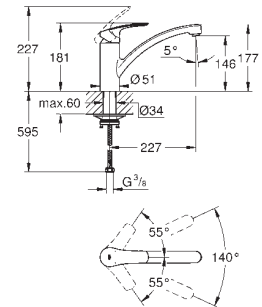

Eurosmart

Single-lever sink mixer 1/2"

low spout
monobloc installation

GROHE Long-Life Shine durable sparkling sheen

GROHE SilkMove 35 mm ceramic cartridge

integrated temperature limiter

adjustable flow rate limiter

swivel cast spout

swivel area 140°

Lead and Nickel Free Inner Water Ways

GROHE Water Saving 5,7 l/min mousseur with coin slot for tool free replacement

flexible connection hoses 3/8"

metal fixation set

professional edition

31 868 000

Chrome

4005176693113