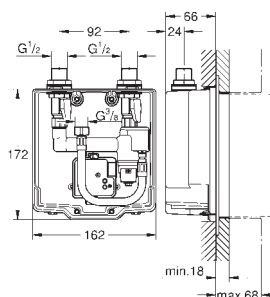

GROHE BLUETOOTH MONITORING

Ref. No. Colour EAN

36 410 000 Chrome 4005176320545

**Euroeco Cosmopolitan E Bluetooth
Infra-red electronic basin tap**

with infrared sensor and Bluetooth module for bi-directional communication for monitoring, configuration and service purpose
with transformer 100-240 V AC, 50-60 Hz, 6.75 V DC
set for final installation for concealed fitting box
36 336 001/36 337 001

GROHE Long-Life Shine finish

GROHE Water Saving - Less water, perfect flow

laminar flow straightener 9 l/min
chrome escutcheon and spout
projection 172 mm

with Bluetooth 4.0* for wireless data communication

for Apple** and Android devices

Bluetooth range (max. 10 m) varies depending on materials used and walls

between transmitter and receiver

monitoring

password protected products

app detects all Bluetooth products in range

auto flush cycles and timing last auto flush

usage per day over 30 days

thermal disinfection cycles and timings last disinfection

configuration

detection range and shut off delay

auto flush

thermal disinfection

cleaning mode

2 on/off timers

identification by name

service

send and save 3 profiles

reset to factory or user settings

hard and software version

CE approved

noise classification 1 in accordance

with DIN4109

Mobile devices and GROHE IR Remote App*** are not included in delivery and have to be ordered separately via an authorised Apple store/store/iTunes or Google Play store.

* The Bluetooth word mark and logos are registered trademarks owned by Bluetooth SIG, Inc. and any use of such marks by Grohe AG is under license. Other trademarks and trade names are those of their respective owners.