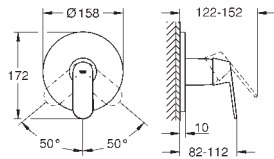

GROHE EUROSMART COSMOPOLITAN

Ref. No. Colour EAN

24 044 000 Chrome 4005176465185

Eurosmart Cosmopolitan
Single-lever shower mixer trim

set for final installation for

GROHE Rapido SmartBox 35 600/35 604

GROHE SilkMove 46 mm ceramic cartridge

GROHE Long-Life Shine durable sparkling sheen

wall escutcheon with **GROHE FastFixation**

(covered escutcheon- and shaft sealing, covered fixing)

metal escutcheon, retroactively 6° adjustable

metal lever

flow performance:

outlet B or C = 30 l/min

without roughing-in-set

35 604 000 4005176698774

GROHE Rapido SmartBox universal rough-in box for concealed installation

24 045 000 Chrome 4005176465291