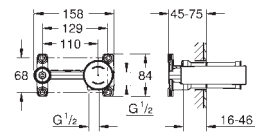

Single-lever mixer 1/2", universal concealed body

for 2 hole basin mixer

wall installation

without finishing trim set

GROHE SilkMove 35 mm ceramic cartridge

adjustable flow rate limiter

with temperature limiter

spout can be positioned on the right or left

DR-brass

installation device

allows for waterproofing of wall construction surrounding the concealed body with sealing sleeve

24 178 001	★ Chrome	4005176698415
24 178 DC1	★ supersteel	4005176712395
24 178 GL1	★ cool sunrise	4005176712425
24 178 GN1	★ brushed cool sunrise	4005176712432
24 178 DA1	★ warm sunset	4005176712388
24 178 DL1	★ brushed warm sunset	4005176712401
24 178 A01	hard graphite	4005176711701
24 178 AL1	★ brushed hard graphite	4005176711718