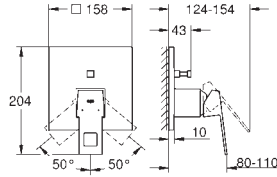

GROHE EUROCUBE

Ref. No.	Colour	EAN
24 062 000	Chrome	4005176465697
24 062 DC0	supersteel	4005176553905
24 062 AL0	brushed hard graphite	4005176585579

Eurocube
Single-lever mixer with 2-way diverter
set for final installation for
GROHE Rapido SmartBox 35 600/35 604
GROHE SilkMove 46 mm ceramic cartridge
wall escutcheon with **GROHE FastFixation**
(covered escutcheon- and shaft sealing, covered fixing)
metal escutcheon, retroactively 6° adjustable
metal lever
automatic 2-way diverter
flow performance:
outlet B = 27 l/min, outlet C = 27 l/min
without roughing-in-set

35 604 000 **4005176698774**
GROHE Rapido SmartBox universal rough-in box for concealed installation