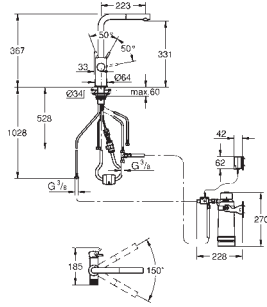

GROHE BLUE PURE

Ref. No. Colour EAN

30 591 000 Chrome 4005176745034

**GROHE Blue Pure Minta
Starter kit with pull-out tap**

Consisting of:

GROHE Blue single-lever sink mixer with filter function
monobloc installation
L-spout

pull out mousseur spout
separate handle for filtered water
28 mm ceramic cartridge
with **GROHE SilkMove**
swivel tubular spout
swivel area 360°

separate inner water ways for filtered
and non-filtered water
flexible connection hoses

GROHE Blue filter head
GROHE Blue S-Size filter for water hardness reduction and premium taste
Capacity 600 L at 20° dKH
flow meter for filter lifetime measurement including 2 x AA batteries

41 136 000 4005176774430

**GROHE Blue
Activated carbon filter starter set**

Consisting of:

GROHE Blue filter head

GROHE Blue activated carbon filter for soft water areas below 9° dKH
reduces substances responsible for unpleasant taste and odour, e.g. chlorine
capacity 1500 l at 9° dKH
time counter for filter lifetime measurement including 2 x AA batteries
compatible with GROHE Blue Pure single faucets