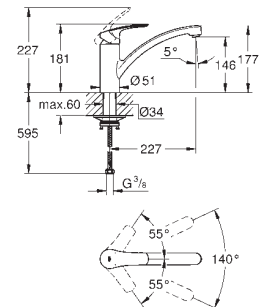

Eurosmart

Single-lever sink mixer 1/2"

low spout
monobloc installation

GROHE Long-Life Shine durable sparkling sheen

GROHE SilkMove 35 mm ceramic cartridge

integrated temperature limiter

adjustable flow rate limiter

swivel cast spout

swivel area 140°

Lead and Nickel Free Inner Water Ways

mousseur with coin slot for tool free replacement

flexible connection hoses 3/8"

metal fixation set

professional edition

33 281 30E

Chrome

4005176635410