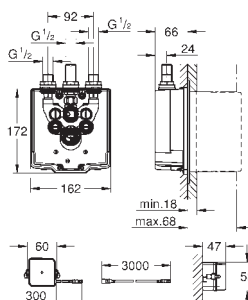

36 416 001 4005176595394

Eurosmart Cosmopolitan E Concealed control unit

for shower
with integrated pre-adjustable
thermostatic mixer
suitable for infra-red set 36 415 000 and 36 463 000
2 stop valves
non-return valves with filters
connection housing for power supply
with transformer 100-240 V AC, 50-60 Hz, 6.75 V DC
allows for waterproofing of wall construction surrounding the concealed body
with sealing sleeve