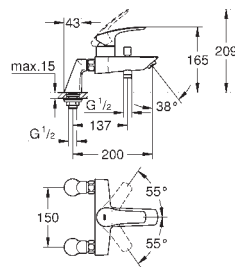

Eurosmart
Single-lever bath/shower mixer 1/2"
deck mounted
metal lever
35 mm ceramic cartridge with
Eco-Override-Stop, with **GROHE SilkMove**
adjustable flow rate limiter
with temperature limiter
GROHE Long-Life Shine durable sparkling sheen
automatic diverter: bath/shower
mousseur
shower outlet 1/2"
integrated non-return valve
in the shower outlet 1/2"
pillar unions
protected against backflow
professional edition

25 098 003 Chrome 4005176644290