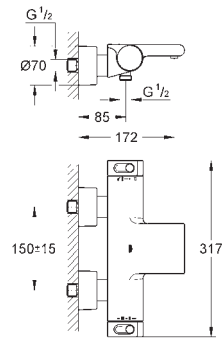

GROHE GROHTHERM 2000

Ref. No. Colour EAN

34 466 001 Chrome 4005176926440

Grotherm 2000
Thermostatic bath/shower mixer 1/2"
wall mounted
100% GROHE CoolTouch consisting of safety housing + S-unions with CoolTouch escutcheons
GROHE Long-Life Shine durable sparkling sheen
GROHE Aqua Paddle ergonomically shaped handles
GROHE SafeStop safety button at 38°C
(calibration required)
GROHE SafeStop Plus integrated temperature limiter at max 50°C
GROHE TurboStat compact cartridge with wax thermoelement
integrated mixed water shut off
GROHE AquaDimmer Eco with multiple function:
- integrated (economy button with economy stop for shower)
- flow control
shower bottom outlet 1/2"
- diverter: bath/shower
GROHE XL Waterfall
flow straightener
built-in non return valves
dirt strainers
protected against backflow
covered S-unions, CoolTouch escutcheons with wall sealing
optional upgrade: GROHE EasyReach shower tray (18 608 001)
integrated flow limiter 14 l/min in the shower outlet
GROHE Water Saving - Less water, perfect flow