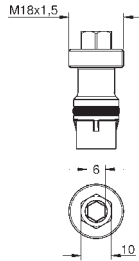

Service stops

fits Grotherm SmartControl, SmartControl mixer and Grotherm 2-handle thermostatic trim sets in combination with GROHE Rapido SmartBox
packaging unit: 2 pieces

47 790 000

4005176841491