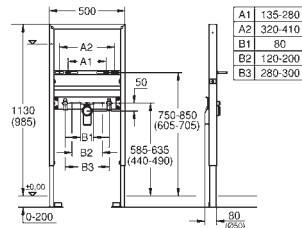

Includes

wash basin fixing bolts with
fixing device for ceramic
variable distance of fixing bolts
HT-outlet bend Ø 50 mm
seal Ø 32 mm
2 noise protected fitting connections 1/2"
for on-the-wall installation please order wall brackets 38 558 00M (sold separately)