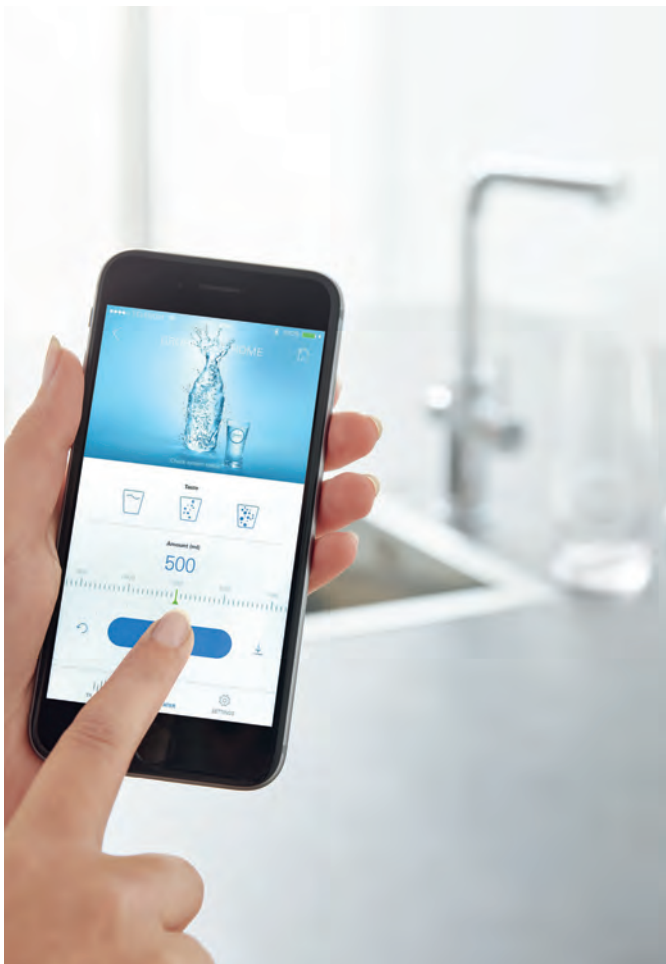

GROHE BLUE HOME

NEW: WITH PULL-OUT FUNCTION

Our new GROHE Blue Home taps now come with a pull-out mousseur head for ultimate functionality and flexibility. Select from three contemporary tap shapes with a pull-out head, each with a hygienic mousseur and two separate waterways, delivering both filtered and unfiltered water effortlessly.

CONTROL VIA SMARTPHONE APP

Control your GROHE Blue Home tap via smartphone app for total convenience. The GROHE Ondus App will not only let you know when the filter or CO₂ need replacing, but can reorder for you automatically. Use it to pour water and monitor your consumption via personal fitness apps.

System requirements

iPhone with iOS 9.0 or higher / smart phone with Android 4.3 or higher

Mobile devices and GROHE Ondus App are not included in delivery and have to be ordered separately via an authorised Apple store / store / iTunes or Google Play store.

The Bluetooth® word mark and logos are registered trademarks owned by Bluetooth SIG, Inc. and any use of such marks by Grohe AG is under license. Other trademarks and trade names are those of their respective owners.

Apple, the Apple logo, iPod, iPod Touch, iPhone and iTunes are trademarks of Apple Inc., registered in the U.S. and other countries. Apple is not responsible for the function of this device or its compliance with safety and regulatory standards.