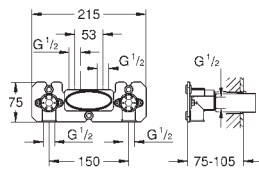

GROHE RAINSHOWER SYSTEM SMARTCONTROL

Ref. No.   Colour   EAN

26 449 000   4005176409790

Concealed body for exposed/concealed variants

wall mounted
2 outlets 1/2"
installation depth 75-105 mm
flushing plug
wall sealing
installation device