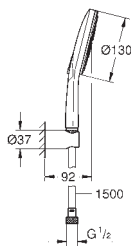

26 581 000 Chrome 4005176486234

**Rainshower SmartActive 130
Wall holder set 3 sprays**

Consisting of:
hand shower Rainshower SmartActive 130 (26 574)
wall shower holder (27 056)
Silverflex shower hose 1.500 mm (28 364)
GROHE Water Saving 9.5 l/min flow limiter
GROHE DreamSpray perfect spray pattern
GROHE Long-Life Shine durable sparkling sheen
SpeedClean anti-limescale system
Inner WaterGuide for a longer life
TwistStop preventing the hose from twisting
suitable for instantaneous heater

26 581 LSO moon white 4005176486241
ditto, with white spray plate