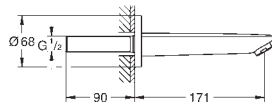

13 255 001   Chrome   4005176556722

BauCosmopolitan
Bath spout
wall mounted
GROHE Long-Life Shine durable sparkling sheen
mousseur
projection 171 mm
male thread 1/2"