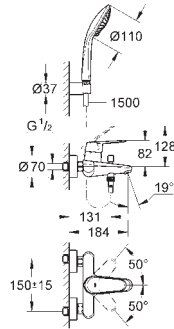

33 395 002 Chrome 4005176887802

Eurodisc Cosmopolitan
Single-lever bath/shower mixer 1/2"
 wall mounted
 metal lever
GROHE SilkMove 46 mm ceramic cartridge
GROHE Long-Life Shine durable sparkling sheen
 adjustable flow rate limiter
 adjustable minimum flow rate 2.5 l/min
 automatic diverter: bath/shower
 mousseur
 integrated non-return valve
 in the shower outlet 1/2"
 S-unions
 protected against backflow
 optional temperature limiter (46 308 000)
 noise classification 1 in accordance
 with DIN4109
 with shower set
 Consisting of:
 hand shower euphoria 110 Champagne (27 222)
 wall shower holder (27 056)
 Relexaflex hose 1500 mm 1/2" x 1/2" (28 151)