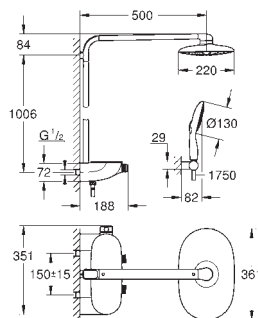

26 361 LSO moon white 4005176409707

ditto, head shower with white spray plate