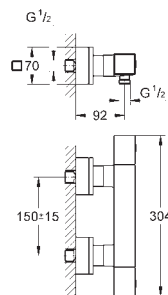

Grohtherm Cube
Thermostatic shower mixer 1/2"
wall mounted
GROHE Long-Life Shine durable sparkling sheen
GROHE SafeStop safety button at 38°C
(calibration required)
GROHE SafeStop Plus integrated temperature
limiter at max 50°C
GROHE Turbostat C3 compact cartridge
with wax thermoelement
integrated mixed water shut off
volume handle with **GROHE EcoButton**
(economy button with individually
adjustable economy stop)
shower bottom outlet 1/2"
ceramic headpart 1/2", 180°
built-in non return valves
dirt strainers
protected against backflow
covered S-unions
integrated flow limiter 14 l/min in the shower outlet
GROHE Water Saving - Less water, perfect flow