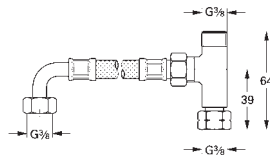

Grohtherm Micro
Connection set
for Grohtherm Micro (34 487 000)
Consisting of:
union nut 3/8"
T-unit
2 outlets 3/8" male thread
flexible connection hose
GROHE Long-Life Shine durable sparkling sheen