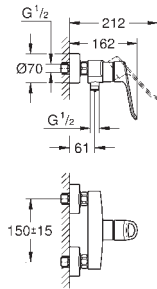

GROHE EUROSMART CARE

Ref. No.

Colour

EAN

25 242 003

Chrome

4005176644238

Eurosmart

Single-lever shower mixer 1/2"

wall mounted

loop metal lever

lever length 115 mm

GROHE SilkMove 35 mm ceramic cartridge

adjustable flow rate limiter

with temperature limiter

shower bottom outlet 1/2" with

integrated non return-valve

S-unions

metal wall escutcheons

protected against backflow

professional edition