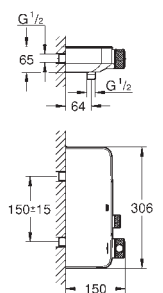

GROHE GROHTHERM SMARTCONTROL

	Ref. No.	Colour	EAN
	34 719 000	Chrome	4005176457654
	Grohtherm SmartControl Thermostatic shower mixer 1/2" wall mounted GROHE CoolTouch prevents scalding on hot surfaces GROHE Long-Life Shine durable sparkling sheen GROHE SafeStop safety button at 38°C (calibration required) GROHE SafeStop Plus optional temperature limiter at 43°C included GROHE TurboStat compact cartridge with wax thermoelement GROHE ProGrip with knurl structure GROHE SmartControl push for ON-OFF, turn for volume adjustment from GROHE Water Saving to full flow integrated GROHE EasyReach shower tray shower bottom outlet 1/2" built-in non return valve and dirt strainers protected against backflow