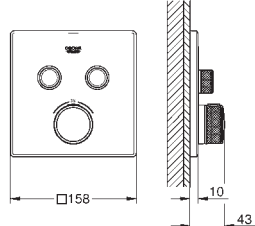

Grohtherm SmartControl
Thermostat for concealed installation with 2 valves
set for final installation for
GROHE Rapido SmartBox 35 600/35 604
metal wall escutcheon with **GROHE FastFixation** (covered escutcheon and shaft sealing, covered fixing), retroactively 6° adjustable
GROHE Long-Life Shine durable sparkling sheen
GROHE SmartControl push for ON-OFF, turn for volume adjustment from GROHE Water Saving to full flow
exchangeable symbols
GROHE TurboStat compact cartridge with wax thermoelement
GROHE ProGrip with knurl structure
GROHE SafeStop safety button at 38°C (calibration required)
GROHE SafeStop Plus optional temperature limiter at 43°C or 46°C included
built-in non return valve and dirt strainers
multiple outlets can be run simultaneously
without roughing-in-set
flow performance:
outlet B = 24 l/min
outlet C = 26 l/min
outlet B+C = 29 l/min

35 604 000 4005176698774
GROHE Rapido SmartBox universal rough-in box for concealed installation