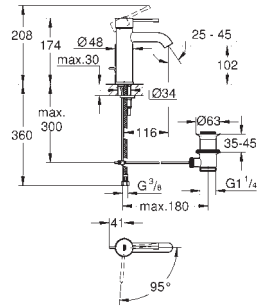

GROHE ESSENCE

Ref. No. Colour EAN

24 180 001 Chrome 4005176698446

Essence
Basin mixer 1/2"
S-Size
monobloc installation
metal lever
GROHE SilkMove Energy Saving 28 mm ceramic cartridge
with energy saving function via cold start
with temperature limiter
GROHE Long-Life Shine durable sparkling sheen
GROHE Water Saving mousseur 5.7 l/min
GROHE AquaGuide adjustable mousseur
GROHE FastFixation Plus installation system
pop-up waste set 1 1/4"
flexible connection hoses
professional edition
replaces Essence basin mixer 23 591 001