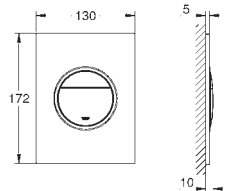

37 601 000	Chrome	4005176416057
37 601 P00	matt chrome	4005176416064
37 601 SH0	alpine white	4005176416071
37 601 DC0	supersteel	4005176416088
37 601 BE0	polished nickel	4005176529009
37 601 EN0	brushed nickel	4005176529047
37 601 GL0	cool sunrise	4005176524271
37 601 GN0	brushed cool sunrise	4005176529016
37 601 DA0	warm sunset	4005176524288
37 601 DL0	brushed warm sunset	4005176529023
37 601 A00	hard graphite	4005176528996
37 601 AL0	brushed hard graphite	4005176529030

Nova Cosmopolitan S

Flush plate

for dual flush or start & stop actuation
for pneumatic drop valve AV1
compatible with Rapid SL/GD2 1.13 m

for vertical installation

130 x 172 mm
made of ABS

GROHE Long-Life Shine durable sparkling sheen

GROHE Water Saving - Less water, perfect flow
flush plate with magnetic holder and fixing brackets included
compatible with Rapid SLX

for use with Rapid SL and Uniset with GD 2 cistern please order shaft 40 911 000 (sold separately)