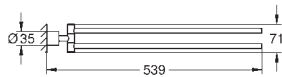

GROHE SPA

Ref. No.	Colour	EAN
40 888 000	Chrome	4005176754623
40 888 DC0	supersteel	4005176754654
40 888 EN0	brushed nickel	4005176754661
40 888 GL0	cool sunrise	4005176754678
40 888 DA0	warm sunset	4005176754647
40 888 AL0	brushed hard graphite	4005176754630

Atrio
Towel bar
material: metal
2 arms, not pivotable
length 489 mm
concealed fastening
GROHE Long-Life Shine durable sparkling sheen