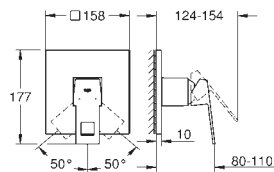

24 061 000	Chrome	4005176465680

Eurocube
Single-lever shower mixer trim
set for final installation for
GROHE Rapido SmartBox 35 600/35 604
GROHE SilkMove 46 mm ceramic cartridge
wall escutcheon with **GROHE FastFixation**
(covered escutcheon- and shaft sealing, covered fixing)
metal escutcheon, retroactively 6° adjustable
metal lever
flow performance:
outlet B or C = 30 l/min
without roughing-in-set

35 604 000	4005176698774

GROHE Rapido SmartBox universal rough-in box for concealed installation