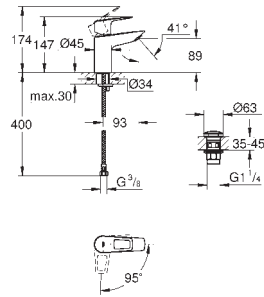

Ref. No. Colour EAN

23 883 001 Chrome 4005176554179

BauLoop
Basin mixer 1/2"
S-Size
monobloc installation
metal lever
GROHE Long-Life ES 28 mm ceramic cartridge with energy saving function via cold start
with temperature limiter
GROHE Long-Life Shine durable sparkling sheen
Lead and Nickel Free Inner Water Ways
GROHE Water Saving mousseur 5.7 l/min
rapid installation system
smooth body with plastic push open waste set 1 1/4"
flexible connection hoses
professional edition

23 877 001 Chrome 4005176554025