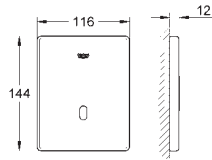

GROHE BLUETOOTH MONITORING

Ref. No.	Colour	EAN
37 503 000	Chrome	4005176320507

Tectron Skate Bluetooth
Infra-red electronic for Urinal
for Rapido U 37 338 000
with transformer 100-240 V AC, 50-60 Hz, 6.75 V DC
with infrared sensor and Bluetooth module for bi-directional communication for monitoring, configuration and service purpose
GROHE Long-Life Shine finish
flow pressure min 0.5 bar
operating pressure max 10 bar
with Bluetooth 4.0* for wireless data communication
Bluetooth transmitter frequency: 2.4 GHz
for Apple** and Android devices
Bluetooth range (max. 10 m) varies depending on materials used and walls between transmitter and receiver
monitoring
password protected products
app detects all Bluetooth products in range
auto flush cycles and timing last auto flush usage per day over 30 days
configuration
detection range and shut off delay
auto flush
cleaning mode
2 on/off timers
identification by name
service
send and save 3 profiles
reset to factory or user settings
CE approved
hard and software version

Mobile devices and GROHE IR Remote App*** are not included in delivery and have to be ordered separately via an authorised Apple store/store/iTunes or Google Play store.

* The Bluetooth word mark and logos are registered trademarks owned by Bluetooth SIG, Inc. and any use of such marks by Grohe AG is under license. Other trademarks and trade names are those of their respective owners.

** Apple, the Apple logo, iPod, iPod Touch, iPhone and iTunes are trademarks of Apple Inc., registered in the U.S. and other countries. Apple is not responsible for the function of this device or its compliance with safety and regulatory standards
*** Available for free via iTunes app or Google Play store.

37 338 000	4005176837920