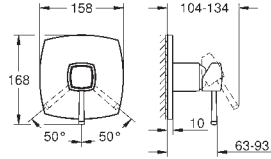

GROHE SPA

GROHE GRANDERA

SPA BATH TAPS

Ref. No. Colour EAN

24 259 000 Chrome 4005176758348
24 259 IGO chrome/gold 4005176758355

Grandera
Single-lever shower mixer trim
set for final installation for
GROHE Rapido SmartBox 35 600/35 604
GROHE SilkMove 46 mm ceramic cartridge
GROHE Long-Life Shine durable sparkling sheen
wall escutcheon with **GROHE FastFixation**
(covered escutcheon- and shaft sealing, covered fixing)
metal escutcheon, retroactively 6° adjustable
metal lever
flow performance:
outlet B or C = 30 l/min
without roughing-in-set

35 604 000 4005176698774
GROHE Rapido SmartBox universal rough-in box for concealed installation

24 260 000 Chrome 4005176758362
24 260 IGO chrome/gold 4005176758386
24 260 DAO warm sunset 4005176758379