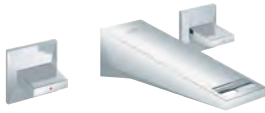

Ref. No.	Colour	EAN

20 628 000	Chrome	4005176760204
20 628 DC0	supersteel	4005176760235
20 628 AL0	brushed hard graphite	4005176760228

Allure Brilliant
Three-hole basin mixer 1/2"
S-Size
wall mounted
without concealed body
set for final installation for 29 025 002
valves hot/cold
with headparts 1/2" - 90°
GROHE Long-Life Shine durable sparkling sheen
GROHE Water Saving 5.0 l/min. flow limiter
spout with integrated mousseur
projection 161 mm

20 629 000	Chrome	4005176760242
20 629 DC0	supersteel	4005176759628
20 629 AL0	brushed hard graphite	4005176759611

ditto, projection 210 mm

29 025 002		4005176519895