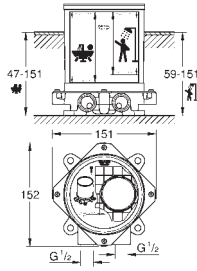

GROHE EUROCUBE JOY

Ref. No.

Colour

EAN

29 086 000

4005176935497

Rough-in set 1/2"

for floor-mounted tub spouts and mixers

without finishing trim set

installation plate with 360° horizontal and 3° vertical adjustment

installation depth 47-151 mm

depth compensation 104 mm

two 1/2" female connections (hot/cold supplies)

flushing plug