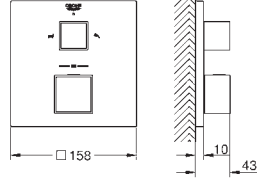

GROHE GROHTHERM CUBE

Ref. No.	Colour	EAN

24 155 000	Chrome	4005176481192
24 155 DC0	supersteel	4005176574245
24 155 AL0	brushed hard graphite	4005176585937

Grotherm Cube
Thermostatic bath tub mixer for 2 outlets with integrated shut off/diverter valve

set for final installation for
GROHE Rapido SmartBox 35 600/35 604

GROHE TurboStat compact cartridge
with wax thermostatic element

GROHE Long-Life Shine durable sparkling sheen
wall escutcheon with **GROHE FastFixation**
(covered escutcheon- and shaft sealing, covered fixing)

metal escutcheon, retroactively 6° adjustable

printed hand shower and bath filler symbol

GROHE SafeStop safety button at 38°C

(calibration required)

GROHE SafeStop Plus optional temperature limiter at 43°C or 46°C included

GROHE AquaDimmer, integrated shut off/diverter valve

flow performance:

outlet B = 27 l/min

outlet C = 30 l/min

without roughing-in-set

35 604 000	4005176698774
GROHE Rapido SmartBox universal rough-in box for concealed installation