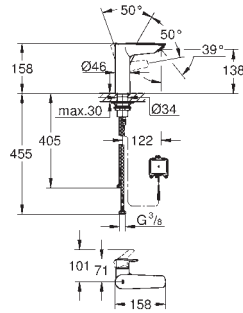

Ref. No.	Colour	EAN
23 975 003	Chrome	4005176644153

Eurosmart Basin mixer 1/2" M-Size
monobloc installation
2-in-1 hybrid with touchless or manual operation
manual lever operation having priority
metal lever
28 mm ceramic cartridge
with **GROHE SilkMove**
with temperature limiter
infra-red electronic
with infrared sensor for bi-directional communication
for monitoring, configuration and servicing
6V lithium battery, type CR-P2
battery lifetime approx. 7 years (150 actuations a day)
non-return valve
dirt strainer
with integrated solenoid valve
external battery
multistage battery status display
7 pre-set programs
auto flush
cleaning mode
additional functions and precise settings
by remote control 36 407
GROHE Water Saving mousseur 5.7 l/min
Lead and Nickel Free Inner Water Ways
rapid installation system
smooth body
flexible connection hoses
min. recommended pressure 1.0 bar
CE approved
professional edition

33 265 003	Chrome	4005176613197