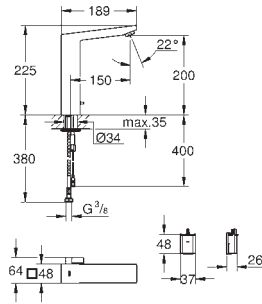

Ref. No.   Colour   EAN

36 441 000   **Chrome**   4005176415630
36 441 DC0   **supersteel**   4005176686818
36 441 AL0   **brushed hard graphite**   4005176686825

Eurocube E
Infra-red electronic basin mixer 1/2" with mixing device and adjustable temperature limiter
with infrared sensor for bi-directional communication for monitoring, configuration and servicing
6V lithium battery, type CR-P2
battery lifetime approx. 7 years (150 actuations a day)
GROHE Long-Life Shine durable sparkling sheen
laminar spray regulator 5.7 l/min
flexible connection hoses
non-return valve
dirt strainers
with integrated solenoid valve
external battery
rapid installation system
multistage battery status display
7 pre-set programs
auto flush
thermal disinfection
cleaning mode
additional functions and precise settings
by remote control 36 407
CE approved
noise classification 1 in accordance with DIN4109
type of protection faucet IP 59K

20 351 000   **Chrome**   4005176901041
20 351 DC0   **supersteel**   4005176525001
20 351 AL0   **brushed hard graphite**   4005176584688