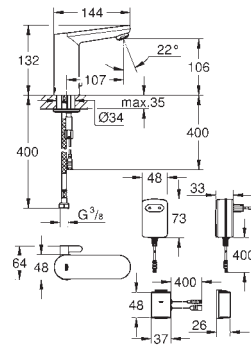

GROHE BLUETOOTH MONITORING

Ref. No.	Colour	EAN
36 413 000	Chrome	4005176320576

Eurosmart Cosmopolitan E Bluetooth

Infra-red electronic basin tap 1/2" with mixing device

with infrared sensor and Bluetooth module for bi-directional communication for monitoring, configuration and service purpose

without power supply 36 338 000 (required)

rapid installation system

mixing device with adjustable hot water limiter

GROHE Long-Life Shine finish

GROHE Water Saving mousseur 5.7 l/min

with integrated solenoid valve

integrated non-return valves

and dirt strainers

with Bluetooth 4.0* for wireless data communication

for Apple** and Android devices

Bluetooth range (max. 10 m) varies depending on materials used and walls

between transmitter and receiver

monitoring

password protected products

app detects all Bluetooth products in range

auto flush cycles and timing last auto flush

usage per day over 30 days

thermal disinfection cycles and timings last disinfection

configuration

detection range and shut off delay

auto flush

thermal disinfection

cleaning mode

2 on/off timers

identification by name

service

send and save 3 profiles

reset to factory or user settings

hard and software version

CE approved

noise classification 1 in accordance

with DIN4109

type of protection faucet IP 59K

Mobile devices and GROHE IR Remote App*** are not included in delivery and have to be ordered separately via an authorised Apple store/store/iTunes or Google Play store.

* The Bluetooth word mark and logos are registered trademarks owned by Bluetooth SIG, Inc. and any use of such marks by Grohe AG is under license. Other trademarks and trade names are those of their respective owners.

** Apple, the Apple logo, iPod, iPod Touch, iPhone and iTunes are trademarks of Apple Inc., registered in the U.S. and other countries. Apple is not responsible for the function of this device or its compliance with safety and regulatory standards

*** Available for free via iTunes app or Google Play store.