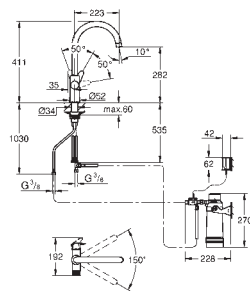

30 582 000 Chrome 4005176744914

GROHE Blue Pure BauCurve

Starter kit with Ultrasafe filter

Consisting of:

- GROHE Blue single-lever sink mixer with filter function
- monobloc installation
- C-spout
- separate handle for filtered water
- 28 mm ceramic cartridge
- with GROHE SilkMove
- swivel tubular spout
- swivel area 150°
- separate inner water ways for filtered and non-filtered water
- flexible connection hoses
- GROHE Blue filter head
- GROHE Blue Ultrasafe filter retains microplastic > 1 µm, 99.999 % of bacteria and 99,5 % of lead
- reduces substances responsible for unpleasant taste and odour, e.g. chlorine
- filter capacity 3000 l, the filter must be replaced after 6 months of use
- flow meter for filter lifetime measurement including 2 x AA batteries