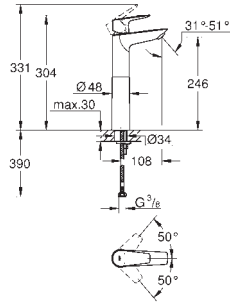

Ref. No.	Colour	EAN
23 761 001	Chrome	4005176556449

BauEdge
Basin mixer 1/2"
XL-Size
for free-standing basins
monobloc installation
metal lever
GROHE Long-Life 28 mm ceramic cartridge
with temperature limiter
GROHE Long-Life Shine durable sparkling sheen
Lead and Nickel Free Inner Water Ways
GROHE Water Saving mousseur 5.7 l/min
rapid installation system
smooth body
flexible connection hoses
professional edition