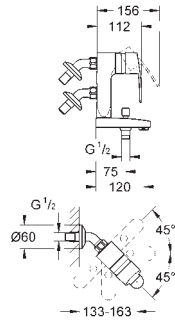

GROHE VERTICA EUROSTYLE COSMOPOLITAN

Ref. No.	Colour	EAN

23 302 000	Chrome	4005176923876

**Eurostyle Cosmopolitan
Vertica-OHM-Bath Mixer, 1/2"**

wall mounted
metal lever

GROHE SilkMove 46 mm ceramic cartridge
GROHE Long-Life Shine durable sparkling sheen
adjustable flow rate limiter
lockable automatic diverter: bath/shower
lockable spout
integrated non-return valve
in the shower outlet 1/2"
elbow union 45°
metal wall escutcheons
optional temperature limiter (46 375 000)
protected against backflow
noise classification 1 in accordance
with DIN4109