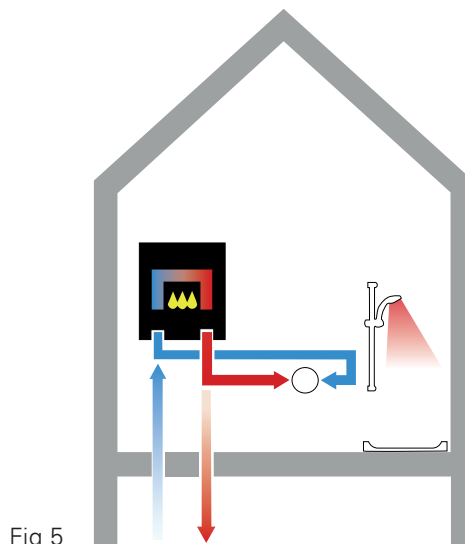

Fig 4

COMBINATION BOILER WATER SYSTEM

Your home has:

- A combination boiler for hot water on demand (usually located in the kitchen)
- NO storage tanks
- NO shower pump

How does it work?

- 1 - Cold water delivered at mains pressure (min 1.0 bar to boiler & cold supply)
- 2 - Water is heated as it travels through the combination boiler providing hot water on demand
- 3 - The pressure is dictated by the incoming mains and the flow of water is determined by the power of the selected boiler (Fig 5)