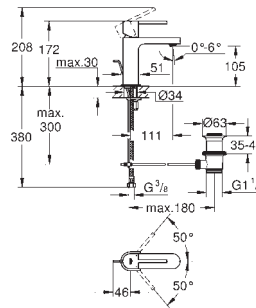

GROHE Plus
Basin mixer 1/2"
S-Size
monobloc installation
metal lever
28 mm ceramic cartridge
with **GROHE SilkMove**
with temperature limiter
GROHE Long-Life Shine durable sparkling sheen
GROHE Water Saving SpeedClean mousseur 5.7 l/min
GROHE AquaGuide adjustable mousseur
GROHE FastFixation Plus installation system
pop-up waste set 1 1/4"
flexible connection hoses