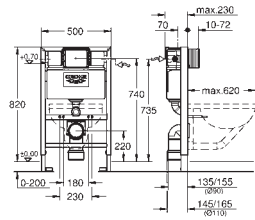

GROHE RAPID SL FOR WC

Ref. No.   Colour   EAN

38 948 000

4005176911224

Rapid SL

**2-in-1 set for WC, 0.82 m installation height
with flushing cistern 6 - 3 l**

Consisting of:

Rapid SL element for WC (38 526 000)
front wall brackets (38 558 00M)