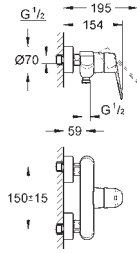

GROHE EURODISC COSMOPOLITAN

Ref. No. Colour EAN

33 569 002 Chrome 4005176887734

Eurodisc Cosmopolitan
Single-lever shower mixer 1/2"
wall mounted, metal lever
GROHE SilkMove 46 mm ceramic cartridge
GROHE Long-Life Shine durable sparkling sheen
adjustable flow rate limiter
adjustable minimum flow rate 2.5 l/min
shower bottom outlet 1/2"
integrated non-return valve, S-unions
protected against backflow
optional temperature limiter (46 308 000)

34 719 000 Chrome 4005176457654