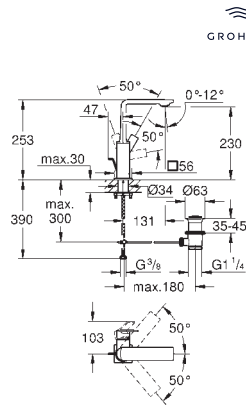

Ref. No.	Colour	EAN
32 146 001	Chrome	4005176499388
32 146 GN1	brushed cool sunrise	4005176499425
32 146 DL1	brushed warm sunset	4005176499449
32 146 A01	hard graphite	4005176499456

Allure
Single-lever basin mixer 1/2"
L-Size
monobloc installation
swivelling spout
28 mm ceramic cartridge
with **GROHE SilkMove**
GROHE Long-Life Shine durable sparkling sheen
GROHE Water Saving 5.7 l/min. flow limiter
GROHE FastFixation Plus installation system
GROHE AquaGuide adjustable slim air mousseur
pop-up waste set 1 1/4"
flexible connection hoses
temperature limiter