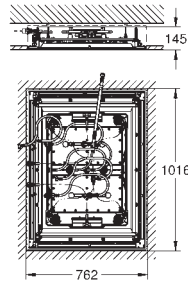

1016 mm x 762 mm x 145 mm

material: metal

minimum flow rate 25 l/min

min. recommended pressure 3.0 bar

1 x AquaCurtain

1 x Pure XL spray

1 x 2 mist spray

2 x GROHE PureRain spray 400 x 190 mm

2 x XL Waterfall (separately controlled)

1 x 4 Bokoma Spray with adjustment angle 20° and combinations

full spectrum LED: soft light with changing rainbow colours

individually adjustable: permanent lighting with colour selection

power supply for light 12 V DC

CE approved

SpeedClean anti-limescale system

GROHE DreamSpray perfect spray pattern

GROHE Long-Life Shine finish

requires rough-in set (26 865 000), F-digital Deluxe base unit box (26 864 000), Bluetooth unit (36 475 000) and various cable connections – all to be ordered separately due to installation situation.

The ceiling construction must be appropriate for the static requirement of the product (total product weight > 70 kg). Ceiling shower has to be controlled by 8 outlets + 1 hand shower outlet and the performance of the waste must be of sufficient size (> 100 l/min). For detailed planning please see separate planning & installation guide before start.

recommendation: configuration with Grohtherm SmartControl

3 x Grohtherm SmartControl (29 126 000)

3 x GROHE Rapido SmartBox (35 604 000)

1 x Rainshower Aqua Cube Stick wall holder set 1 spray (26 886 000)

this product contains built-in LED lamps, which cannot

be changed: energy efficiency class: A++