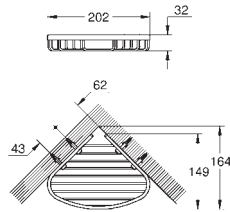

GROHE BAUCOSMOPOLITAN

Ref. No.	Colour	EAN

40 664 001	Chrome	4005176327841

BauCosmopolitan
Soap wire basket
material: metal
for corner installation
small
suitable for screwing (including screws and dowels)

40 915 000		4005176429262