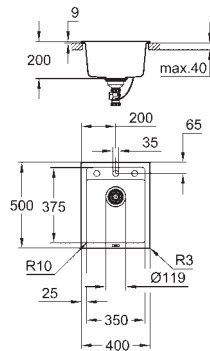

GROHE COMPOSITE SINKS

Ref. No. Colour EAN

31 650 AT0 granite gray 4005176521294
31 650 AP0 granite black 4005176521287

K700

Composite sink

model: K700 50-C 40/50 1.0

mounting type: top mount

material: quartz composite

GROHE Whisper

min. cabinet size: 500 mm

dimensions: 400 x 500 mm

1 bowl: 350 x 375 x 200 mm

outer radius: R6, inner bowl radius: R45

GROHE FastFixation installation system

cut-out: 380 x 480 mm

drainer: automatic waste fitting

accessories included: automatic waste fitting with rotary handle,

waste kit, basket strainer waste, mounting set

optional push to open excenter (40 986 SD0)

amount of fasteners included (top mount): 6

heat resistant up to 180° C

31 651 AT0 granite gray 4005176521317
31 651 AP0 granite black 4005176521300