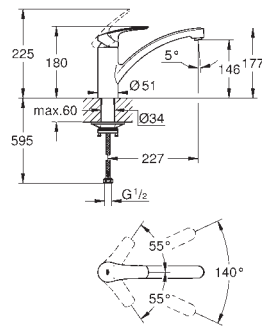

Eurosmart

Single-lever sink mixer 1/2"

low spout
monobloc installation

GROHE Long-Life Shine durable sparkling sheen

Cradle 2 Cradle certified

GROHE SilkMove 35 mm ceramic cartridge

integrated temperature limiter

swivel area 140°

Lead and Nickel Free Inner Water Ways

adjustable flow rate limiter

mousseur with coin slot for tool free replacement

metal fixation set

swivel cast spout

flexible connection hoses 1/2"

professional edition