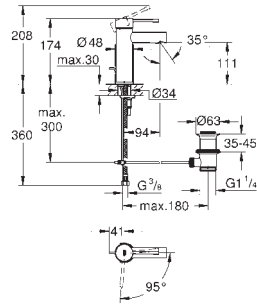

24 183 001 Chrome 4005176698491

Essence
Basin mixer 1/2"
S-Size
monobloc installation
metal lever
GROHE SilkMove Energy Saving 28 mm ceramic cartridge
with energy saving function via cold start
with temperature limiter
GROHE Long-Life Shine durable sparkling sheen
GROHE Water Saving mousseur 5.7 l/min
GROHE FastFixation Plus installation system
pop-up waste set 1 1/4"
flexible connection hoses
professional edition
replaces Essence basin mixer 23 379 001