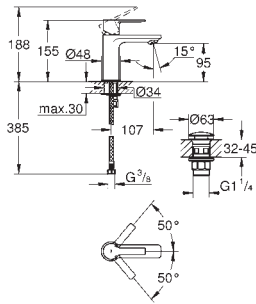

Ref. No.	Colour	EAN
23 791 001	Chrome	4005176409097
23 791 DC1	supersteel	4005176412707
23 791 AL1	brushed hard graphite	4005176586125

Lineare
Basin mixer 1/2"
XS-Size
monobloc installation
metal lever
28 mm ceramic cartridge
with **GROHE SilkMove**
with temperature limiter
GROHE Long-Life Shine durable sparkling sheen
GROHE Water Saving SpeedClean mousseur 5.7 l/min
GROHE FastFixation Plus installation system
smooth body with push-open pop-up waste set 1 1/4"
flexible connection hoses