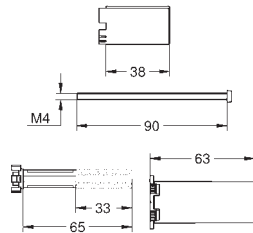

GROHE Rapido SmartBox

Universal extension set single-lever mixers, 25 mm
fits Grotherm SmartControl and SmartControl Mixer sets for final installation with up to three functions in combination with GROHE Rapido SmartBox

14 056 000

4005176466298