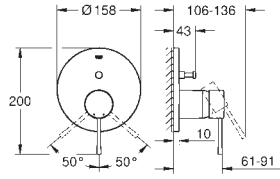

Ref. No.	Colour	EAN
24 167 KF1	phantom black	4005176782343

Essence
Single-lever mixer with 2-way diverter
set for final installation for
GROHE Rapido SmartBox (35 604)
GROHE SilkMove 46 mm ceramic cartridge
GROHE Long-Life Shine finish
wall escutcheon with **GROHE FastFixation**
(covered escutcheon- and shaft sealing, covered fixing)
metal escutcheon, retroactively 6° adjustable
metal lever
automatic 2-way diverter
flow performance:
outlet B = 27 l/min, outlet C = 27 l/min
without roughing-in-set

35 604 000		4005176698774
GROHE Rapido SmartBox universal rough-in box for concealed installation