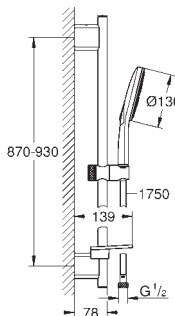

26 579 LSO moon white 4005176486203

**Rainshower SmartActive 130
Shower rail set 3 sprays**

Consisting of:
hand shower Rainshower SmartActive 130 (26 574)
spray plate moon white
shower rail 900 mm
with wall holders made of metal
Silverflex shower hose 1750 mm (28 388 000)
GROHE EasyReach tray
GROHE Water Saving 9.5 l/min flow limiter
GROHE DreamSpray perfect spray pattern
GROHE Long-Life Shine finish
GROHE FastFixation Plus adjustable distance
between brackets, to adapt to existing holes
GROHE TileFix adjustable depth on upper and lower bracket
SpeedClean anti-limescale system
Inner WaterGuide for a longer life
TwistStop preventing the hose from twisting
suitable for instantaneous heater

26 578 LSO moon white 4005176486197
ditto, with non-restricted flow