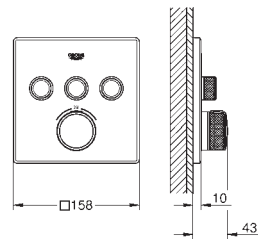

29 126 000	Chrome	4005176413322
29 126 DC0	supersteel	4005176526343
29 126 GN0	brushed cool sunrise	4005176558368
29 126 DL0	brushed warm sunset	4005176558337
29 126 A00	hard graphite	4005176558290
29 126 AL0	brushed hard graphite	4005176558306

Grotherm SmartControl
Thermostat for concealed installation with 3 valves
set for final installation for
GROHE Rapido SmartBox 35 600/35 604
metal wall escutcheon with **GROHE FastFixation** (covered escutcheon and shaft sealing, covered fixing), retroactively 6° adjustable
GROHE Long-Life Shine durable sparkling sheen
GROHE SmartControl push for ON-OFF, turn for volume adjustment from GROHE Water Saving to full flow
exchangeable symbols
GROHE TurboStat compact cartridge with wax thermoelement
GROHE ProGrip with knurl structure
GROHE SafeStop safety button at 38°C (calibration required)
GROHE SafeStop Plus optional temperature limiter at 43°C or 46°C included
built-in non return valve and dirt strainers
multiple outlets can be run simultaneously
without roughing-in-set
flow performance:
outlet A = 23 l/min
outlet B = 27 l/min
outlet C = 23 l/min
outlet A + B = 33 l/min
outlet A + B + C = 36 l/min

35 604 000		4005176698774
GROHE Rapido SmartBox universal rough-in box for concealed installation