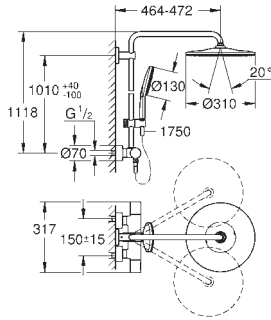

GROHE RAINSHOWER SMARTACTIVE SYSTEM

Ref. No. Colour EAN

22 119 KF0 phantom black 4005176782510

Rainshower SmartActive 310
Shower system with thermostat for wall mounting
Consisting of:
horizontal swivable 450 mm projection shower arm
exposed thermostatic shower
with Aquadimmer function
allows change between:
head shower Rainshower Mono 310
with ball joint
rotation angle $\pm 15^\circ$
hand shower Rainshower SmartActive 130 (22 127 KF0)
adjustable height via gliding element
including performance grip
Silverflex shower hose 1750 mm (28 388 000)
GROHE TurboStat compact cartridge
with wax thermoelement
GROHE SafeStop safety button at 38°C
(calibration required)
GROHE SafeStop Plus optional temperature limiter at 43°C included
GROHE CoolTouch prevents scalding on hot surfaces
GROHE DreamSpray perfect spray pattern
GROHE SmartTip showering spray selection via push of a ring
GROHE Long-Life Shine finish
GROHE Water Saving 9.5 l/min flow limiter
GROHE FastFixation upper bracket adjustable
SpeedClean anti-limescale system
suitable for instantaneous heaters from 18 kW/h
minimum flow rate 7 l/min.

26 649 000 Chrome 4005176533037