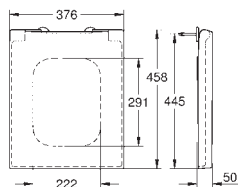

39 488 000 alpine white **4005176442735**
Cube Ceramic
WC seat soft close
with lid
quick release function
detachable
material: Duroplast
including fixation set
stainless steel hinges
easy fixation from above
weight bearing capacity 150 kg
compatible with all Cube Ceramic bowls

CERAMICS