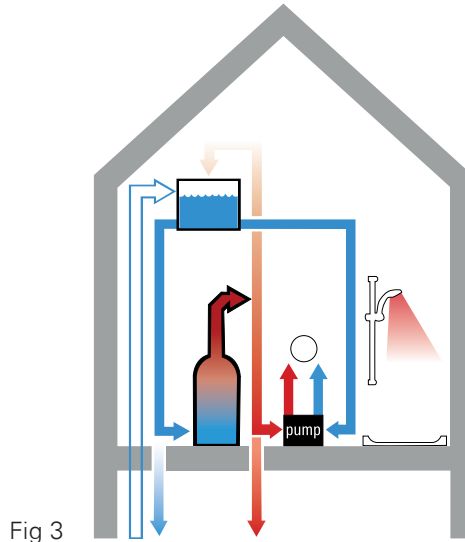

BOOSTED GRAVITY FED WATER SYSTEM

Your home has:

- A cold water storage tank in the loft
- A hot water cylinder (usually in an airing cupboard)
- An additional booster pump

How does it work?

- 1 - Cold water is fed to a storage tank in the loft
- 2 - Water passes to a cylinder where it is heated by a boiler circuit flow
- 3 - The pressure of water is determined by a separately installed pump (1–3 bar/dynamic) (Fig 3)