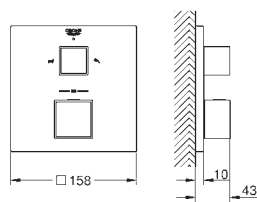

GROHE GROHTHERM 2 HANDLE TRIM SETS

Ref. No.	Colour	EAN

24 155 000	Chrome	4005176481192
24 155 DC0	supersteel	4005176574245
24 155 AL0	brushed hard graphite	4005176585937

Grotherm Cube
Thermostatic bath tub mixer for 2 outlets with integrated shut off/diverter valve

set for final installation for
GROHE Rapido SmartBox 35 600/35 604

GROHE TurboStat compact cartridge
with wax thermostatic element

GROHE Long-Life Shine durable sparkling sheen
wall escutcheon with **GROHE FastFixation**
(covered escutcheon- and shaft sealing, covered fixing)

metal escutcheon, retroactively 6° adjustable

printed hand shower and bath filler symbol

GROHE SafeStop safety button at 38°C

(calibration required)

GROHE SafeStop Plus optional temperature limiter at 43°C or 46°C included

GROHE AquaDimmer, integrated shut off/diverter valve

flow performance:

outlet B = 27 l/min

outlet C = 30 l/min

without roughing-in-set

35 604 000	4005176698774
GROHE Rapido SmartBox universal rough-in box for concealed installation	

Ref. No.	Colour	EAN

Grotherm Cube
Perfect shower set with Rainshower Allure 230

Consisting of:

Grotherm Cube set for final installation with Aquadimmer (24 154)

GROHE Rapido SmartBox 35 600/35 604

Rainshower 230 metal head shower (27 479)

Rainshower shower arm (27 709)

hand shower Euphoria Cube (27 699 000) 9.5 l/min.

shower outlet elbow (26 370)

Silverflex shower hose 1250 mm (28 362)