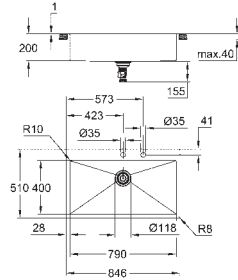

GROHE STAINLESS STEEL SINKS

Ref. No. Colour EAN

31 584 SD1 stainless steel 4005176607172

K800

Stainless steel sink

model: K800 90-S 84.6/51 1.0
mounting type: top mount or flush mount
material: stainless steel AISI 304 (V2A)
material thickness: 1 mm

GROHE Long-Life Shine finish
finish: satin finish

GROHE Whisper

min. cabinet size: 900 mm
dimensions: 846 x 510 mm
1 bowl: 790 x 400 x 200 mm
outer radius: R3, inner bowl radius: R10

GROHE FastFixation

installation system

cut-out (top mount): 831 x 495 mm (R3)

cut-out (flush mount): 831 x 495 mm (R3) (top step outer size: -847 x 511 -R8

deep -3.5 mm)

waste: Ø 3.5"/90 mm waste strainer with automatic waste fitting

accessories included: automatic waste fitting with rotary handle,

waste kit, basket strainer waste, mounting set

optional push to open excenter (40 986 SD0)

amount of fasteners included (top mount): 10

31 585 SD1 stainless steel 4005176607189

K800

Stainless steel sink

model: K800 120-S 102.4/51 2.0
mounting type: top mount or flush mount
material: stainless steel AISI 304 (V2A)
material thickness: 1 mm

GROHE Long-Life Shine finish

finish: satin finish

GROHE Whisper

min. cabinet size: 1200 mm
dimensions: 1024 x 510 mm
1 bowl: 462 x 400 x 200 mm
2 bowl: 462 x 400 x 200 mm
outer radius: R3, inner bowl radius: R10

GROHE FastFixation

installation system

cut-out (top mount): 1009 x 495 mm (R3)

cut-out (flush mount): 1009 x 495 mm (R3) (top step outer size: -1025 x 511 -R8

deep -3.5 mm)

waste: Ø 3.5"/90 mm waste strainer with automatic waste fitting

accessories included: automatic waste fitting with rotary handle,

waste kit, basket strainer waste, mounting set

optional push to open excenter (40 986 SD0)

amount of fasteners included (top mount): 12