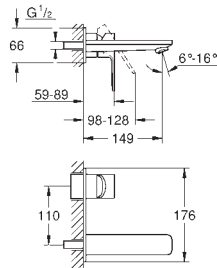

Ref. No.	Colour	EAN
19 409 001	Chrome	4005176409158
19 409 DC1	supersteel	4005176412752
19 409 AL1	brushed hard graphite	4005176586170

Lineare
2-hole basin mixer
M-Size
wall mounted
set for final installation for
23 571 000
without concealed body
metal escutcheon
metal lever
GROHE Long-Life Shine durable sparkling sheen
GROHE Water Saving mousseur 5.7 l/min
GROHE AquaGuide adjustable mousseur
centre distance 110 mm
projection 149 mm

23 444 001	Chrome	4005176411977
23 444 DC1	supersteel	4005176412769
23 444 AL1	brushed hard graphite	4005176586187