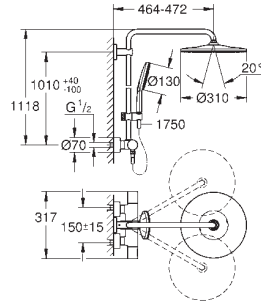

GROHE RAINSHOWER SMARTACTIVE SYSTEM

Ref. No. Colour EAN

26 647 000 Chrome 4005176533013

Rainshower SmartActive 310

Shower system with thermostat for wall mounting

Consisting of:

horizontal swivable 450 mm projection shower arm

exposed thermostatic shower

with Aquadimmer function

allows change between:

head shower Rainshower Mono 310 (26 561)

with ball joint

rotation angle $\pm 15^\circ$

hand shower Rainshower SmartActive 130 (26 544)

adjustable height via gliding element

including performance grip

Silverflex shower hose 1750 mm (28 388 000)

GROHE TurboStat compact cartridge

with wax thermoelement

GROHE SafeStop safety button at 38°C

(calibration required)

GROHE SafeStop Plus optional temperature limiter at 43°C included

GROHE CoolTouch prevents scalding on hot surfaces

GROHE DreamSpray perfect spray pattern

GROHE SmartTip showering spray selection via push of a ring

GROHE Long-Life Shine durable sparkling sheen

GROHE FastFixation upper bracket adjustable

SpeedClean anti-limescale system

suitable for instantaneous heaters from 18 kW/h

minimum flow rate 7 l/min.

26 647 LSO moon white 4005176533051
ditto, head shower with white spray plate

26 648 000 Chrome 4005176533020

Rainshower SmartActive 310

Shower system with thermostat for wall mounting

Consisting of:

horizontal swivable 450 mm projection shower arm

exposed thermostatic shower

with Aquadimmer function

allows change between:

head shower Rainshower Mono 310 (26 562)

with ball joint

rotation angle $\pm 15^\circ$

hand shower Rainshower SmartActive 130 (26 574)

adjustable height via gliding element

including performance grip

Silverflex shower hose 1750 mm (28 388 000)

GROHE TurboStat compact cartridge

with wax thermoelement

GROHE SafeStop safety button at 38°C

(calibration required)

GROHE SafeStop Plus optional temperature limiter at 43°C included

GROHE CoolTouch prevents scalding on hot surfaces

GROHE DreamSpray perfect spray pattern

GROHE SmartTip showering spray selection via push of a ring

GROHE Long-Life Shine durable sparkling sheen

GROHE Water Saving 9.5 l/min flow limiter

GROHE FastFixation upper bracket adjustable

SpeedClean anti-limescale system

suitable for instantaneous heaters from 18 kW/h

minimum flow rate 7 l/min.