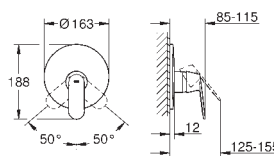

Eurosmart Cosmopolitan

Single-lever shower mixer trim

set for final installation for

33 961 000, 33 962 000, 33 963 000, 33 964 000,

33 965 000, 33 966 000, 35 501 000

without concealed body

metal lever

GROHE Long-Life Shine durable sparkling sheen

escutcheon- and shaft-sealing

wall escutcheon

covered fixing