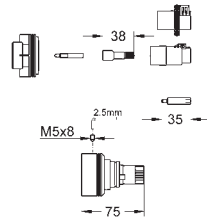

47 780 000 4005176836541

Extension set 27.5 mm

for Rapido T 35 500 000/35 050 000
for concealed installation box 36 458 000 and 36 459 000
for use with central and shower-thermostats with shut-off valve