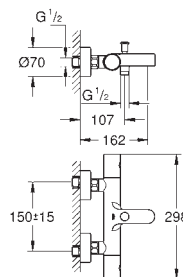

Grotherm 800 Cosmopolitan
Thermostatic bath/shower mixer 1/2"
wall mounted
GROHE Long-Life Shine durable sparkling sheen
GROHE MetalGrip ergonomically shaped metal handles
GROHE SafeStop safety button at 38°C
(calibration required)
GROHE SafeStop Plus integrated temperature
limiter at max 50°C
GROHE Turbostat C3 compact cartridge
with wax thermoelement
integrated mixed water shut off
automatic diverter: bath/shower
volume handle with **GROHE EcoButton**
(economy button with individually
adjustable economy stop)
ceramic headpart 1/2", 180°
shower bottom outlet 1/2"
mousseur
built-in non return valves
dirt strainers
protected against backflow
S-unions
metal escutcheon
GROHE Water Saving - Less water, perfect flow