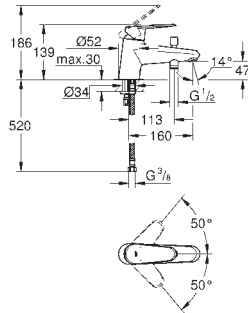

Eurodisc Cosmopolitan
Single-lever bath/shower mixer 1/2"
monobloc installation
metal lever
GROHE SilkMove 46 mm ceramic cartridge
GROHE Long-Life Shine durable sparkling sheen
adjustable flow rate limiter
adjustable minimum flow rate 2.5 l/min
automatic diverter: bath/shower
mousseur
integrated non-return valve
in the shower outlet 1/2"
flexible connection hoses
protected against backflow
optional temperature limiter (46 308 000)
available until 31 march 2023

33 390 002 Chrome 4005176887796