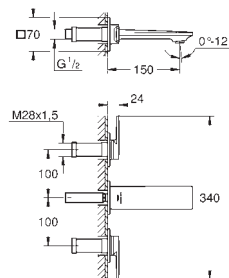

Ref. No.	Colour	EAN
20 189 002	Chrome	4005176499784
20 189 GN2	brushed cool sunrise	4005176499821
20 189 DL2	brushed warm sunset	4005176499845
20 189 A02	hard graphite	4005176499852

Allure
Three-hole basin mixer 1/2"
S-Size
wall mounted, with lever handles
without concealed body
set for final installation for 29 025 000
valves hot/cold
with headparts 1/2" - 90°
GROHE Long-Life Shine durable sparkling sheen
GROHE Water Saving 5.7 l/min. flow limiter
Precision Control with haptic click feedback (optional)
GROHE AquaGuide adjustable slim air mousseur
projection 150 mm

Ref. No.	Colour	EAN
20 193 002	Chrome	4005176499883
20 193 GN2	brushed cool sunrise	4005176499920
20 193 DL2	brushed warm sunset	4005176499944
20 193 A02	hard graphite	4005176499951

29 025 002		4005176519895

Rough-in set for 3-hole basin mixer