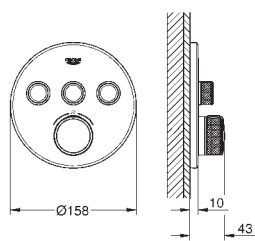

GROHE GROHTHERM SMARTCONTROL

Ref. No.	Colour	EAN
29 508 KF0	phantom black	4005176782541

Grotherm SmartControl
Thermostat for concealed installation with 3 valves
set for final installation for
GROHE Rapido SmartBox 35 600/35 604
metal wall escutcheon with **GROHE FastFixation** (covered escutcheon
and shaft sealing, covered fixing), retroactively 6° adjustable
GROHE Long-Life Shine finish
GROHE SmartControl push for ON-OFF, turn for volume adjustment from
GROHE Water Saving to full flow
exchangeable symbols
GROHE TurboStat compact cartridge
with wax thermoelement
GROHE ProGrip with knurl structure
GROHE SafeStop safety button at 38°C
(calibration required)
GROHE SafeStop Plus optional temperature limiter at 43°C or 46°C included
built-in non return valve
and dirt strainers
multiple outlets can be run simultaneously
without roughing-in-set
flow performance:
outlet A = 23 l/min
outlet B = 27 l/min
outlet C = 23 l/min
outlet A + B = 33 l/min
outlet A + B + C = 36 l/min

35 604 000		4005176698774
GROHE Rapido SmartBox universal rough-in box for concealed installation