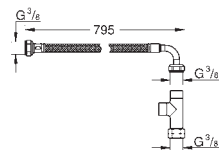

Accessory set shower hose and T piece
for manual bidet seat
Consisting of:
T unit 3/8"
flexible connection hose
795 mm
3/8" x 3/8"