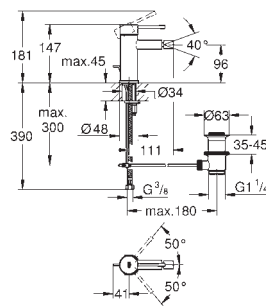

Essence
Bidet mixer 1/2"

S-Size

monobloc installation

metal lever

28 mm ceramic cartridge

with **GROHE SilkMove**

with temperature limiter

GROHE Long-Life Shine durable sparkling sheen