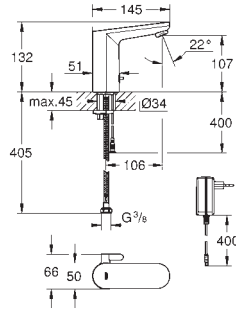

GROHE EUROSMART COSMOPOLITAN E

Ref. No. Colour EAN

36 325 002 Chrome 4005176318771

Eurosmart Cosmopolitan E
Infra-red electronic basin mixer 1/2" with mixing device and adjustable temperature limiter
with infrared sensor for bi-directional communication for monitoring, configuration and servicing
without power supply 36 338 000 (required)
GROHE Water Saving mousseur 5.7 l/min
flexible connection hoses
non-return valve
dirt strainers
with integrated solenoid valve
rapid installation system
7 pre-set programs
auto flush
thermal disinfection
cleaning mode
additional functions and precise settings
by remote control 36 407
CE approved
noise classification 1 in accordance with DIN4109
type of protection faucet IP 59
replaces 36 325 001

36 421 001 Chrome 4005176695612