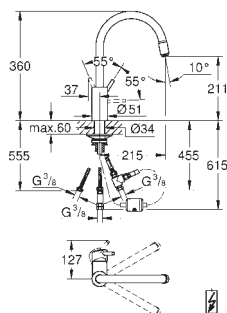

31 212 003	Chrome	4005176466762

Concetto
Single-lever sink mixer 1/2"
for use with displacement water heater
high spout
monobloc installation
GROHE Long-Life Shine durable sparkling sheen
GROHE SilkMove 35 mm ceramic cartridge
Lead and Nickel Free Inner Water Ways
pull-out laminar spray
automatic return
adjustable flow rate limiter
swivel tubular spout
swivel area 360°
protected against backflow
flexible connection hoses
metal fixation set