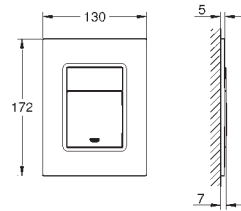

37 535 000	Chrome	4005176416019
37 535 DC0	supersteel	4005176416040
37 535 AL0	brushed hard graphite	4005176431357

Skate Cosmopolitan S
Flush plate
for dual flush or start & stop actuation
for pneumatic drop valve AV1
compatible with Rapid SL/GD2 1.13 m
for vertical installation
130 x 172 mm
made of ABS
GROHE Long-Life Shine durable sparkling sheen
GROHE Water Saving - Less water, perfect flow
flush plate with magnetic holder and fixing brackets included
compatible with Rapid SLX
for use with Rapid SL and Uniset with GD 2 cistern please order shaft 40 911 000
(sold separately)