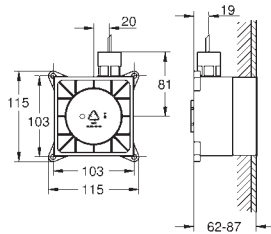

29 413 000 Chrome 4005176758683

**Rainshower F-digital Deluxe
Rough-in set sound set**

for use with double sound modules (36 473 000)
Consisting of:
- 2 rough-in sets (115 x 115 x 62-87 mm)
- 2 cable extensions (5 m each)
- 1 Y-piece