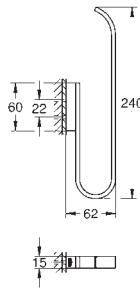

41 067 000	Chrome	4005176578199
41 067 DC0	supersteel	4005176578205
41 067 BE0	polished nickel	4005176578212
41 067 EN0	brushed nickel	4005176578229
41 067 GL0	cool sunrise	4005176578236
41 067 GN0	brushed cool sunrise	4005176578243
41 067 DA0	warm sunset	4005176578250
41 067 DL0	brushed warm sunset	4005176578267
41 067 A00	hard graphite	4005176578274
41 067 AL0	brushed hard graphite	4005176578281

Selection
Spare toilet paper holder (2 rolls)
material: metal
wall mounted
concealed fastening
GROHE Long-Life Shine durable sparkling sheen