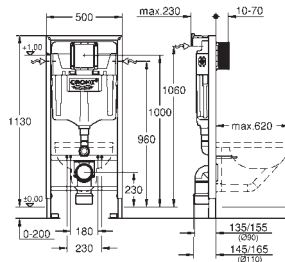

GROHE RAPID SL FOR WC

Ref. No. Colour EAN

38 536 001 4005176863929

Rapid SL

Element for WC, 1.13 m installation height with flushing cistern GD 2, 6 l - 9 l

for on-the-wall installations or studded walls powder coated steel frame, self-supporting with fixed connections

TÜV approved

2 WC fixing bolts

fixing device for ceramic

WC ceramics with small bearing area (< 205 mm) require

additional accessory 38 779 000

distance of fixing bolts 180/230 mm

outlet bend Ø 90 mm

depth adjustable

reducer Ø 90/110 mm

inlet and outlet connecting set

flushing cistern GD 2, 6 - 9 l, containing following features:

water supply from left/right or back

1/2" water supply connection including integrated angle valve and push fit flexible hose union

including wall brackets 38 558 00M for on-the-wall installation

for mounting of small flush plates please order

revision shaft 40 911 000 (sold separately)

38 539 001

4005176863912