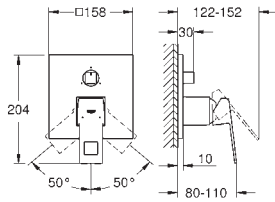

GROHE EUROCUBE JOY

Ref. No.	Colour	EAN
24 094 000	Chrome	4005176480638

Eurocube
Single-lever mixer with 3-way diverter
set for final installation for
GROHE Rapido SmartBox 35 600/35 604
GROHE SilkMove 46 mm ceramic cartridge
wall escutcheon with **GROHE FastFixation**
(covered escutcheon- and shaft sealing, covered fixing)
metal escutcheon, retroactively 6° adjustable
metal lever
3-way diverter
flow performance:
outlet A = 27 l/min,
outlet B = 27 l/min,
outlet C = 27 l/min
without roughing-in-set

35 604 000		4005176698774
GROHE Rapido SmartBox universal rough-in box for concealed installation