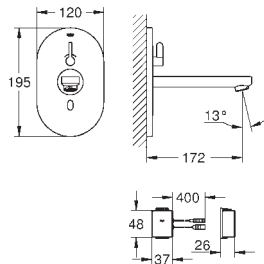

GROHE BLUETOOTH MONITORING

Ref. No. Colour EAN

36 412 000 Chrome 4005176320569

Eurosmart Cosmopolitan E Bluetooth

Infra-red electronic basin mixer 1/2" with mixing device and adjustable temperature limiter

with infrared sensor and Bluetooth module for bi-directional communication for monitoring, configuration and service purpose
with transformer 100-240 V AC, 50-60 Hz, 6.75 V DC
set for final installation for concealed fitting box
36 339 001

GROHE Long-Life Shine finish

GROHE Water Saving - Less water, perfect flow

laminar flow straightener 9 l/min

chrome escutcheon and spout

projection 172 mm

with Bluetooth 4.0* for wireless data communication

for Apple** and Android devices

Bluetooth range (max. 10 m) varies depending on materials used and walls

between transmitter and receiver

monitoring

password protected products

app detects all Bluetooth products in range

auto flush cycles and timing last auto flush

usage per day over 30 days

thermal disinfection cycles and timings last disinfection

configuration

detection range and shut off delay

auto flush

thermal disinfection

cleaning mode

2 on/off timers

identification by name

service

send and save 3 profiles

reset to factory or user settings

hard and software version

CE approved

noise classification 1 in accordance

with DIN4109

Mobile devices and GROHE IR Remote App*** are not included in delivery and have to be ordered separately via an authorised Apple store/store/iTunes or Google Play store.

* The Bluetooth word mark and logos are registered trademarks owned by Bluetooth SIG, Inc. and any use of such marks by Grohe AG is under license. Other trademarks and trade names are those of their respective owners.

** Apple, the Apple logo, iPod, iPod Touch, iPhone and iTunes are trademarks of Apple Inc., registered in the U.S. and other countries. Apple is not responsible for the function of this device or its compliance with safety and regulatory standards

*** Available for free via iTunes app or Google Play store.

36 339 001

4005176595424

Eurosmart Cosmopolitan E

Concealed mounting box

with mixture

wall installation

suitable for IR-sets for final installation

2 stop valves

housing with mixing device

non-return valve

connection housing for power supply

suitable for

36 315 000, 36 412 000, 36 376 000

allows for waterproofing of wall construction surrounding the concealed body with sealing sleeve