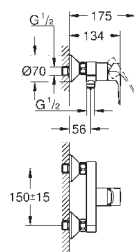

23 633 001 Chrome 4005176555923

**BauLoop
Single-lever shower mixer 1/2"**

wall mounted
metal lever
GROHE Long-Life 35 mm ceramic cartridge
with temperature limiter
GROHE Long-Life Shine durable sparkling sheen
adjustable flow rate limiter
shower bottom outlet 1/2" with
integrated non return-valve
protected against backflow
S-unions
metal wall escutcheon
professional edition