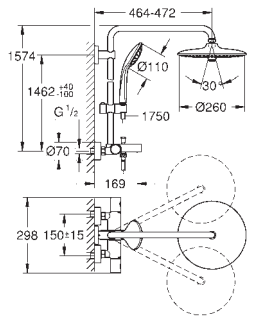

Euphoria System 260
Shower system with bath thermostat for wall mounting
Consisting of:
horizontal swivable 450 mm projection shower arm
exposed thermostatic shower
with Aquadimmer function
allows change between:
head shower Euphoria 260 (26 457)
Rain, SmartRain, Jet
with ball joint
rotation angle $\pm 15^\circ$
bath inlet
separate diverter for hand shower
hand shower Euphoria 110 Massage
(27 239 000)
3 spray patterns:
Rain, Massage, SmartRain
adjustable height via gliding element
Silverflex shower hose 1750 mm (28 388 000)
GROHE TurboStat compact cartridge
with wax thermoelement
GROHE SafeStop safety button at 38°C
(calibration required)
GROHE SafeStop Plus optional temperature limiter at 43°C included
GROHE DreamSpray perfect spray pattern
GROHE Long-Life Shine durable sparkling sheen
GROHE SprayDimmer (Stepless
flow rate reduction)
GROHE Water Saving 9.5 l/min flow limiter
GROHE FastFixation upper bracket adjustable
Inner WaterGuide for a longer life
SpeedClean anti-limescale system
TwistStop preventing the hose from twisting
suitable for instantaneous heaters from 18 kW/h
minimum flow rate 7 l/min.
professional edition