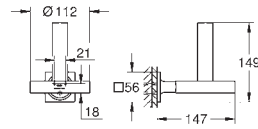

GROHE SPA

GROHE
ALLURE

SPA BATH
TAPS

Ref. No.	Colour	EAN
40 956 001	Chrome	4005176532146
40 956 GN1	brushed cool sunrise	4005176532184
40 956 DL1	brushed warm sunset	4005176532207
40 956 A01	hard graphite	4005176532214

Allure
Spare toilet paper holder
without cover
material: metal
concealed fastening
GROHE Long-Life Shine durable sparkling sheen