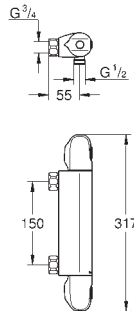

GROHE GROHTHERM 1000

Ref. No. Colour EAN

34 817 003

Chrome

4005176695759

Grohtherm 1000
Thermostatic shower mixer 1/2"
wall mounted
GROHE CoolTouch safety housing
GROHE Long-Life Shine durable sparkling sheen
GROHE MetalGrip ergonomically shaped metal handles
GROHE SafeStop safety button at 38°C
(calibration required)
GROHE SafeStop Plus optional temperature limiter at 43°C included
GROHE TurboStat compact cartridge
with wax thermoelement
integrated mixed water shut off
volume handle with **GROHE EcoButton**
(economy button with individually
adjustable economy stop)
ceramic headpart 1/2", 180°
shower bottom outlet 1/2"
built-in non return valves
dirt strainers
protected against backflow
without connection unions for wall mounting
GROHE Water Saving - Less water, perfect flow
professional edition

34 146 003

Chrome

4005176309625

replaced by 34 817 003

34 816 003

Chrome

4005176695742