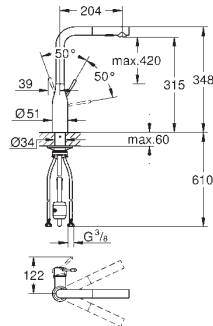

GROHE ESSENCE

Ref. No.	Colour	EAN
30 504 KF0	phantom black	4005176782688

Essence
Single-lever sink mixer 1/2"
high spout
monobloc installation
GROHE Long-Life Shine finish
28 mm ceramic cartridge
with **GROHE SilkMove**
flow strainer
pull-out dual spray control - switches between regular flow and spray
diverter: laminar spray/SpeedClean shower jet
automatic return to laminar spray
metal spray
swivel tubular spout
swivel area 360°
integrated non-return valve
protected against backflow
flexible connection hoses
metal fixation set
integrated temperature limiter
professional edition