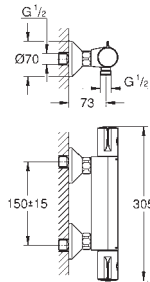

GROHE GROHTHERM 800

Ref. No. Colour EAN

34 558 000 Chrome 4005176310089

Grohtherm 800
Thermostatic shower mixer 1/2"
wall mounted
GROHE Long-Life Shine durable sparkling sheen
GROHE SafeStop safety button at 38°C
(calibration required)
GROHE SafeStop Plus optional temperature limiter at 43°C included
GROHE TurboStat compact cartridge
with wax thermoelement
integrated mixed water shut off
volume handle with **GROHE EcoButton**
(economy button with individually
adjustable economy stop)
ceramic headpart 1/2", 180°
shower bottom outlet 1/2"
dirt strainers
built-in non return valves
protected against backflow
S-unions
metal escutcheon
GROHE Water Saving - Less water, perfect flow

34 562 000 Chrome 4005176310102