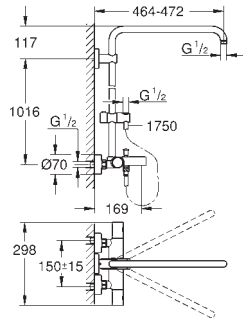

GROHE EUPHORIA SHOWER SYSTEM

Ref. No. Colour EAN

26 243 000 Chrome 4005176316326

Euphoria Shower System
Shower system with bath thermostat for wall mounting
with short shower rail for installation in showers
Consisting of:
horizontal swivable 450 mm projection shower arm
exposed thermostatic shower
with Aquadimmer function
separate diverter for hand shower
gliding element
Silverflex shower hose 1750 mm (28 388 000)
distance between thermostat and upper bracket: 1016 mm
GROHE TurboStat compact cartridge
with wax thermoelement
GROHE SafeStop safety button at 38°C
(calibration required)
GROHE SafeStop Plus optional temperature limiter at 43°C included
GROHE Long-Life Shine durable sparkling sheen
Inner WaterGuide for a longer life
TwistStop preventing the hose from twisting
suitable for instantaneous heaters from 18 kW/h
minimum flow rate 7 l/min.

23 058 003 Chrome 4005176313790