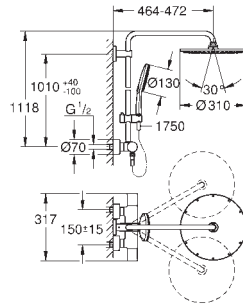

Rainshower SmartActive 310
Shower system with thermostat for wall mounting
Consisting of:
horizontal swivable 450 mm projection shower arm
exposed thermostatic shower
with Aquadimmer function
allows change between:
Rainshower Cosmopolitan 310 head shower (27 477 000)
material: metal
with ball joint
rotation angle $\pm 15^\circ$
hand shower Rainshower SmartActive 130 (26 544)
adjustable height via gliding element
Silverflex shower hose 1750 mm (28 388 000)
GROHE TurboStat compact cartridge
with wax thermoelement
GROHE SafeStop safety button at 38°C
(calibration required)
GROHE SafeStop Plus optional temperature limiter at 43°C included
GROHE CoolTouch prevents scalding on hot surfaces
GROHE DreamSpray perfect spray pattern
GROHE SmartTip showering spray selection via push of a ring
GROHE Long-Life Shine durable sparkling sheen
GROHE FastFixation upper bracket adjustable
SpeedClean anti-limescale system
suitable for instantaneous heaters from 18 kW/h
minimum flow rate 7 l/min.

27 968 001 Chrome 4005176533006
ditto, with GROHE EcoJoy 9.5 l/min flow limiter