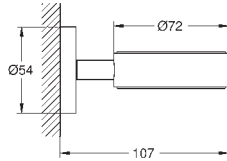

GROHE ESSENTIALS

Ref. No.	Colour	EAN
40 369 001 ★	Chrome	4005176326196
40 369 DC1 ★	supersteel	4005176412462
40 369 BE1	polished nickel	4005176430176
40 369 EN1	brushed nickel	4005176326202
40 369 GL1 ★	cool sunrise	4005176429422
40 369 GN1 ★	brushed cool sunrise	4005176429873
40 369 DA1 ★	warm sunset	4005176428975
40 369 DL1 ★	brushed warm sunset	4005176430022
40 369 A01	hard graphite	4005176429576
40 369 AL1 ★	brushed hard graphite	4005176429729

Essentials

Glass/soap dish holder

material: metal

for crystal glass (40 372 001)

soap dish (40 368 001) or soap dispenser (40 394 001)

concealed fastening

GROHE Long-Life Shine durable sparkling sheen

suitable for screwing (including screws and dowels) or gluing (glue 40 915 000 sold separately)