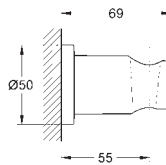

22 117 KF0	phantom black	4005176782497

Rainshower
Wall hand Shower holder
non-adjustable
with round escutcheon
GROHE Long-Life Shine finish