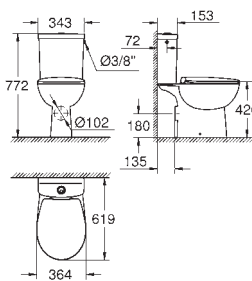

Bau Ceramic
Bundle close coupled WC
Consisting of:
Bau Ceramic floor standing toilet with horizontal outlet (39 349 000)
wash down
rimless
horizontal outlet
flush volume 6/3 l
including fixation set
sanitary ware
Bau Ceramic exposed flushing cistern (39 494 000)
connection from the left/right hand side
including flushing set & button
sanitary ware
Bau Ceramic WC seat (39 493 000)
with lid
soft close
quick release function
detachable
material: Duroplast
including fixation set