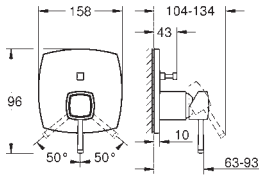

Grandera
Single-lever mixer with 2-way diverter
set for final installation for
GROHE Rapido SmartBox 35 600/35 604
GROHE SilkMove 46 mm ceramic cartridge
GROHE Long-Life Shine durable sparkling sheen
wall escutcheon with **GROHE FastFixation**
(covered escutcheon- and shaft sealing, covered fixing)
metal escutcheon, retroactively 6° adjustable
metal lever
automatic 2-way diverter
flow performance:
outlet B = 27 l/min, outlet C = 27 l/min
without roughing-in-set

35 604 000 4005176698774
GROHE Rapido SmartBox universal rough-in box for concealed installation

29 418 000 Chrome 4005176757839
29 418 IGO chrome/gold 4005176757853