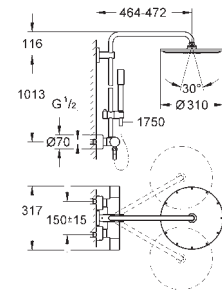

Rainshower System 310
Shower system with thermostat for wall mounting
horizontal swivable 450 mm projection shower arm
exposed thermostatic shower
with Aquadimmer function
allows change between:
Rainshower Cosmopolitan 310 head shower (27 477 000)
material: metal
with ball joint
rotation angle $\pm 15^\circ$
hand shower Sena Stick (28 034 000)
adjustable height via gliding element
(12 140 000)
Silverflex shower hose 1750 mm (28 388 000)
GROHE TurboStat compact cartridge
with wax thermoelement
GROHE SafeStop safety button at 38°C
(calibration required)
GROHE SafeStop Plus optional temperature limiter at 43°C included
GROHE CoolTouch prevents scalding on hot surfaces
GROHE DreamSpray perfect spray pattern
GROHE Long-Life Shine durable sparkling sheen
SpeedClean anti-limescale system
minimum flow rate 7 l/min.
available until 31 march 2023

27 569 000	Chrome	4005176894275