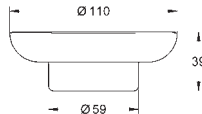

40 368 001	glass clear	4005176326219

Essentials

Soap dish

material: glass

fits in the following holders:

Essentials (40 369 xx1)

Essentials Cube (40 508 000)

Bau Cosmopolitan (40 585)

Essentials Authentic (40 652)