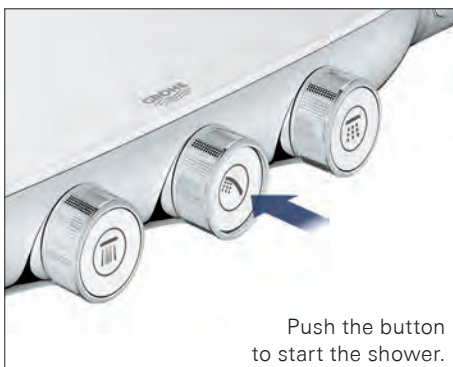

Push the button to start the shower.