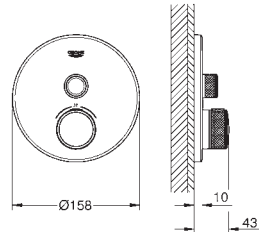

29 118 000	Chrome	4005176412240
29 118 DC0	supersteel	4005176455032
29 118 GL0	cool sunrise	4005176492976
29 118 GN0	brushed cool sunrise	4005176492983
29 118 DA0	warm sunset	4005176492990
29 118 DL0	brushed warm sunset	4005176493003
29 118 A00	hard graphite	4005176493010
29 118 AL0	brushed hard graphite	4005176455049

Grohtherm SmartControl Thermostat for concealed installation with one valve
set for final installation for GROHE Rapido SmartBox 35 600/35 604 metal wall escutcheon with **GROHE FastFixation** (covered escutcheon and shaft sealing, covered fixing), retroactively 6° adjustable
GROHE Long-Life Shine durable sparkling sheen
GROHE SmartControl push for ON-OFF, turn for volume adjustment from GROHE Water Saving to full flow
exchangeable symbols
GROHE TurboStat compact cartridge with wax thermoelement
GROHE ProGrip with knurl structure
GROHE SafeStop safety button at 38°C (calibration required)
GROHE SafeStop Plus optional temperature limiter at 43°C or 46°C included
built-in non return valve
and dirt strainers
without roughing-in-set
flow performance:
outlet A (to external shut-off) = 34 l/min
outlet B/C = 29 l/min

35 604 000		4005176698774
GROHE Rapido SmartBox universal rough-in box for concealed installation