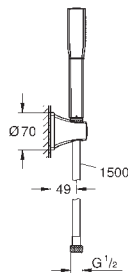

26 901 000 Chrome 4005176757518
26 901 IGO chrome/gold 4005176757501

Grandera Stick Wall holder set 1 spray Consisting of: Stick hand shower (26 852 xx0) wall hand shower holder (26 896 xx0) Rotaflex Metal Long-Life TwistStop shower hose 1500 mm (28 417) GROHE Water Saving 7.6 l/min flow limiter GROHE DreamSpray perfect spray pattern Inner WaterGuide for a longer life GROHE CoolTouch prevents scalding on hot surfaces GROHE Long-Life Shine durable sparkling sheen SpeedClean anti-limescale system