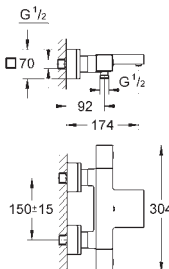

Grohtherm Cube
Thermostatic bath/shower mixer 1/2"
wall mounted
GROHE Long-Life Shine durable sparkling sheen
GROHE SafeStop safety button at 38°C
(calibration required)
GROHE SafeStop Plus integrated temperature
limiter at max 50°C
GROHE Turbostat C3 compact cartridge
with wax thermoelement
integrated mixed water shut off
GROHE AquaDimmer Eco with multiple function:
- integrated **GROHE EcoButton**
(economy button with economy stop for shower)
- flow control
- diverter: bath/shower
shower bottom outlet 1/2"
GROHE XL Waterfall
flow straightener
built-in non return valves
dirt strainers
protected against backflow
covered S-unions
GROHE Water Saving - Less water, perfect flow