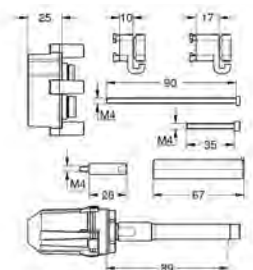

Universal extension set single-lever mixers, 25 mm

fits for concealed single-lever mixers in combination with GROHE Rapido SmartBox