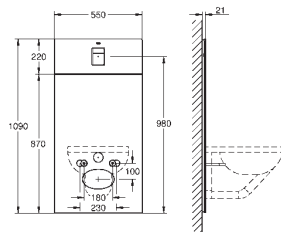

Glass Cover Skate Cosmopolitan

for Rapid SL 1.13 m

with flushing cistern GD 2

for connecting shower toilet Sensia Arena or common wall-hung WCs for tiled/plastered walls

two-piece glass cover made of tempered safety glass (8 mm)

upper part removable for maintenance

flush plate Skate Cosmopolitan, chrome, flush plate is kept flush with glass cover

HPL mounting plate with hole pattern for all connections

mounting plate with concealed water connection for shower toilet Sensia Arena

mounting plate with with quality edges in silver finish

Set for noise protection

including accessory for mounting glass plate and WC ceramic