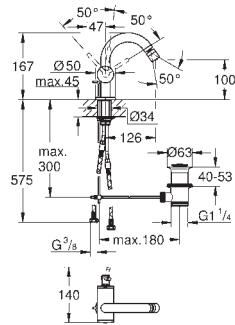

24 364 000	Chrome	4005176762222
24 364 DC0	supersteel	4005176760952
24 364 GL0	cool sunrise	4005176760969
24 364 DA0	warm sunset	4005176760945
24 364 AL0	brushed hard graphite	4005176760938

Atrio
Bidet mixer 1/2"
M-Size
monobloc installation
28 mm ceramic cartridge
with **GROHE SilkMove**
with temperature limiter
GROHE Long-Life Shine durable sparkling sheen
rapid installation system
tubular C-spout with ball-joint mousseur
pop-up waste set 1 1/4"
flexible connection hoses