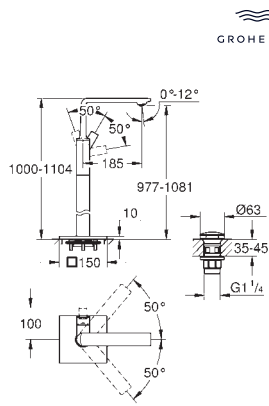

GROHE SPA

GROHE ALLURE

SPA BATH TAPS

Ref. No.	Colour	EAN
23 856 001	Chrome	4005176499586
23 856 GN1	brushed cool sunrise	4005176499623
23 856 DL1	brushed warm sunset	4005176499647
23 856 A01	hard graphite	4005176499654

Allure
Single-lever basin mixer floor mounted
monobloc installation
for free-standing basins
set for final installation for 45 984 001
28 mm ceramic cartridge
with **GROHE SilkMove**
GROHE Long-Life Shine durable sparkling sheen
GROHE Water Saving 5.7 l/min. flow limiter
smooth body
GROHE AquaGuide adjustable slim air mousseur
projection 185 mm
temperature limiter