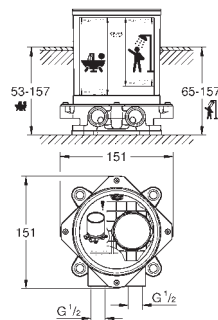

Rough-in set 1/2"

for floor-mounted bath mixers/spouts and shower mixers
without finishing trim set
installation plate with 360° horizontal and 3° vertical adjustment
installation depth 53-157 mm for bath
mixers/spouts, depth compensation 104 mm
installation depth 65-157 mm for shower mixers, depth compensation 92 mm
two 1/2" female connections (hot/cold supplies)
flushing plug
Can take a single mixed supply
fixing material