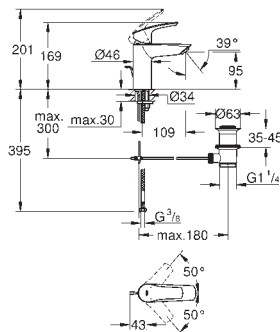

Eurosmart Basin mixer 1/2" S-Size
monobloc installation
metal lever
28 mm ceramic cartridge
with **GROHE SilkMove**
adjustable flow rate limiter
with temperature limiter
GROHE Long-Life Shine durable sparkling sheen
GROHE Water Saving mousseur 5.7 l/min
Lead and Nickel Free Inner Water Ways
GROHE FastFixation installation system
flexible connection hoses
pop-up waste set 1 1/4"
professional edition

23 922 003	Chrome	4005176613227

ditto, smooth body with push-open pop-up waste set 1 1/4"

32 467 003	Chrome	4005176613210

ditto, smooth body

33 265 30L	Chrome	4005176644269