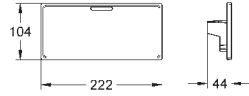

GROHE GROHTHERM CUBE

Ref. No.	Colour	EAN
18 700 000	daVinci satin white	4005176940811

Grohtherm Cube
GROHE EasyReach tray
for Grohtherm Cube
removable for easy cleaning
Da Vinci satin white finish
suitable for Grohtherm Cube
- exposed thermostatic shower mixer with centre distance 150 mm
- exposed thermostatic bath mixer with centre distance 150 mm

47 175 000		4005176803895