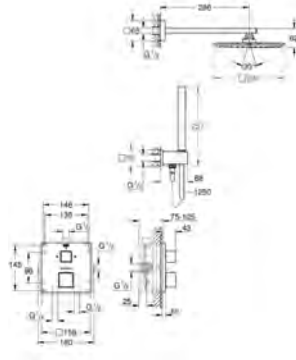

34 741 000	Chrome	4005176481208

Grotherm Cube

Perfect shower set with Rainshower Allure 230

Consisting of:

Grotherm Cube set for final installation with Aquadimmer (24 154)

GROHE Rapido SmartBox 35 600/35 604

Rainshower 230 metal head shower (27 479)

Rainshower shower arm (27 709)

hand shower Euphoria Cube (27 699 000) 9.5 l/min.

shower outlet elbow (26 370)

Silverflex shower hose 1250 mm (28 362)