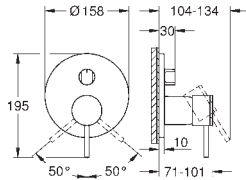

Ref. No. Colour EAN

24 356 000	Chrome	4005176762086
24 356 DC0	supersteel	4005176761164
24 356 GL0	cool sunrise	4005176761171
24 356 DA0	warm sunset	4005176761669
24 356 AL0	brushed hard graphite	4005176761652

Aerio
Single-lever mixer with 3-way diverter
set for final installation for
GROHE Rapido SmartBox 35 600/35 604
GROHE SilkMove 46 mm ceramic cartridge
GROHE Long-Life Shine durable sparkling sheen
wall escutcheon with **GROHE FastFixation**
(covered escutcheon- and shaft sealing, covered fixing)
metal escutcheon, retroactively 6° adjustable
metal lever
3-way diverter
flow performance:
outlet A = 27 l/min,
outlet B = 27 l/min,
outlet C = 27 l/min
without roughing-in-set

35 604 000	4005176698774
GROHE Rapido SmartBox universal rough-in box for concealed installation	

24 357 000	Chrome	4005176762093
24 357 DC0	supersteel	4005176761201
24 357 GL0	cool sunrise	4005176761218
24 357 DA0	warm sunset	4005176761195
24 357 AL0	brushed hard graphite	4005176761188