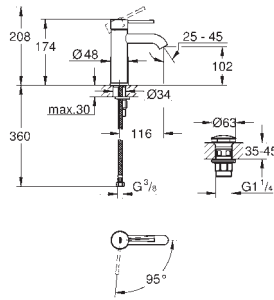

24 179 001 Chrome 4005176698439

Essence
Basin mixer 1/2"
S-Size
monobloc installation
metal lever
GROHE SilkMove Energy Saving 28 mm ceramic cartridge
with energy saving function via cold start
with temperature limiter
GROHE Long-Life Shine durable sparkling sheen
GROHE Water Saving mousseur 5.7 l/min
GROHE FastFixation Plus installation system
smooth body
waste set with push-open plug
flexible connection hoses
professional edition
replaces Essence basin mixer 23 797 001