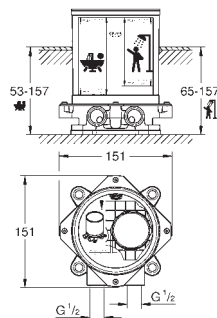

45 984 001	4005176992056

Rough-in set 1/2"
for floor-mounted bath mixers/spouts and shower mixers
without finishing trim set
installation plate with 360° horizontal and 3° vertical adjustment
installation depth 53-157 mm for bath
mixers/spouts, depth compensation 104 mm
installation depth 65-157 mm for shower mixers, depth compensation 92 mm
two 1/2" female connections (hot/cold supplies)
flushing plug
Can take a single mixed supply
fixing material