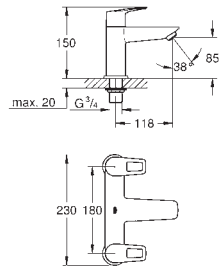

GROHE BAULOOP

Ref. No.   Colour   EAN

25 231 001   Chrome   4005176554599

BauLoop
Two-handed Bath filler 1/2"
deck mounted
Ceramic valves 3/4", 90°
GROHE Long-Life Shine durable sparkling sheen