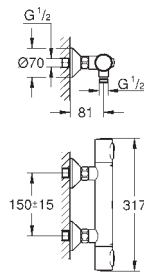

GROHE GROHTHERM 500

Ref. No. Colour EAN

34 793 000

Chrome

4005176632433

Grohtherm 500

Thermostatic shower mixer 1/2"
wall mounted

GROHE Long-Life Shine durable sparkling sheen

GROHE SafeStop safety button at 38°C

(calibration required)

GROHE SafeStop Plus optional temperature limiter at 43°C included

GROHE thermostatic cartridge with wax thermoelement

integrated mixed water shut off

volume handle with **GROHE EcoButton**

headpart 90°

shower bottom outlet 1/2"

built-in non return valves

dirt strainers

protected against backflow

S-unions

metal escutcheon

GROHE Water Saving - Less water, perfect flow

professional edition

34 796 000

Chrome

4005176632464