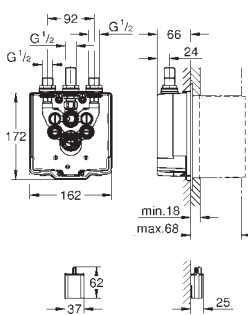

36 464 000 4005176576706

Eurosmart Cosmopolitan E Concealed control unit

for shower
with integrated pre-adjustable
thermostatic mixer
suitable for infra-red set 36 463 000
2 stop valves
non-return valves with filters
6V lithium battery, type CR-P2
battery lifetime approx. 7 years (150 actuations a day)
allows for waterproofing of wall construction surrounding the concealed body
with sealing sleeve