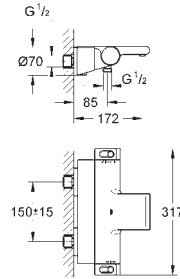

GROHE GROHTHERM 2000

Ref. No.   Colour   EAN

34 464 001   Chrome   4005176926433

Grotherm 2000
Thermostatic bath/shower mixer 1/2"
wall mounted
100% GROHE CoolTouch consisting of safety housing + S-unions with CoolTouch escutcheons
GROHE Long-Life Shine durable sparkling sheen
GROHE Aqua Paddle ergonomically shaped handles
GROHE SafeStop safety button at 38°C
(calibration required)
GROHE SafeStop Plus optional temperature limiter at 43°C included
GROHE TurboStat compact cartridge with wax thermoelement
integrated mixed water shut off
GROHE AquaDimmer Eco with multiple function:
- integrated (economy button with economy stop for shower)
- flow control
- diverter: bath/shower
shower bottom outlet 1/2"
GROHE XL Waterfall
flow straightener
built-in non return valves
dirt strainers
protected against backflow
covered S-unions, CoolTouch escutcheons with wall sealing
GROHE EasyReach shower tray
removable for easy cleaning
GROHE Water Saving - Less water, perfect flow