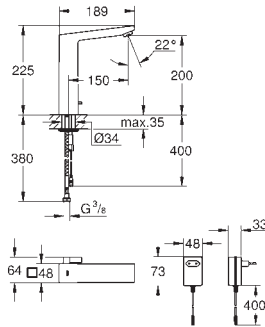

GROHE EUROCUBE E

Ref. No.	Colour	EAN
36 440 000	Chrome	4005176415623

Eurocube E
Infra-red electronic basin mixer 1/2" with mixing device and adjustable temperature limiter
with infrared sensor for bi-directional communication for monitoring, configuration and servicing
without power supply 36 338 000 (required)
GROHE Long-Life Shine durable sparkling sheen
laminar spray regulator 5.7 l/min
flexible connection hoses
non-return valve
dirt strainers
with integrated solenoid valve
rapid installation system
7 pre-set programs
auto flush
thermal disinfection
cleaning mode
additional functions and precise settings
by remote control 36 407
CE approved
noise classification 1 in accordance with DIN4109
type of protection faucet IP 59K

36 441 000	Chrome	4005176415630
36 441 DC0	supersteel	4005176686818
36 441 AL0	brushed hard graphite	4005176686825