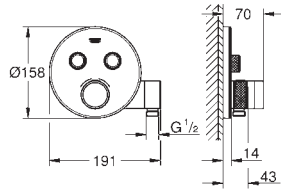

GROHE GROHTHERM SMARTCONTROL

Ref. No.	Colour	EAN
29 120 000	Chrome	4005176412264

Grotherm SmartControl
Thermostat for concealed installation with 2 valves and integrated shower holder
set for final installation for
GROHE Rapido SmartBox 35 600/35 604
metal wall escutcheon with **GROHE FastFixation** (covered escutcheon and shaft sealing, covered fixing), retroactively 6° adjustable
GROHE Long-Life Shine durable sparkling sheen
GROHE SmartControl push for ON-OFF, turn for volume adjustment from GROHE Water Saving to full flow
exchangeable symbols
GROHE TurboStat compact cartridge with wax thermoelement
GROHE ProGrip with knurl structure
GROHE SafeStop safety button at 38°C (calibration required)
GROHE SafeStop Plus optional temperature limiter at 43°C or 46°C included
built-in non return valve and dirt strainers
multiple outlets can be run simultaneously
integrated shower union with shower outlet 1/2" **without roughing-in-set**
flow performance:
outlet B = 24 l/min
hand shower = 12 l/min
outlet B + hand shower = 27 l/min

35 604 000		4005176698774
GROHE Rapido SmartBox universal rough-in box for concealed installation		

29 121 000	★ Chrome	4005176412271
29 121 DC0	★ supersteel	4005176455094
29 121 GL0	★ cool sunrise	4005176493188
29 121 GN0	★ brushed cool sunrise	4005176493195
29 121 DA0	★ warm sunset	4005176493201
29 121 DL0	★ brushed warm sunset	4005176493218
29 121 A00	hard graphite	4005176493225
29 121 AL0	★ brushed hard graphite	4005176455100

Grotherm SmartControl
Thermostat for concealed installation with 3 valves
set for final installation for
GROHE Rapido SmartBox 35 600/35 604
metal wall escutcheon with **GROHE FastFixation** (covered escutcheon and shaft sealing, covered fixing), retroactively 6° adjustable
GROHE Long-Life Shine durable sparkling sheen
GROHE SmartControl push for ON-OFF, turn for volume adjustment from GROHE Water Saving to full flow
exchangeable symbols
GROHE TurboStat compact cartridge with wax thermoelement
GROHE ProGrip with knurl structure
GROHE SafeStop safety button at 38°C (calibration required)
GROHE SafeStop Plus optional temperature limiter at 43°C or 46°C included
built-in non return valve and dirt strainers
multiple outlets can be run simultaneously
without roughing-in-set
flow performance:
outlet A = 23 l/min
outlet B = 27 l/min
outlet C = 23 l/min
outlet A + B = 33 l/min
outlet A + B + C = 36 l/min