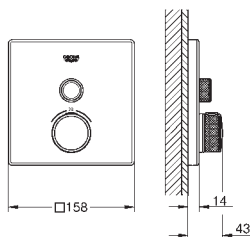

without roughing-in-set

flow performance:
outlet A (to external shut-off) = 34 l/min
outlet B/C = 29 l/min

35 604 000 **4005176698774**
**GROHE Rapido SmartBox universal rough-in box for concealed
installation**