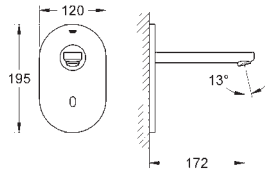

GROHE BLUETOOTH MONITORING

Ref. No. Colour EAN

36 410 000 Chrome 4005176320545

**Euroeco Cosmopolitan E Bluetooth
Infra-red electronic basin tap**

with infrared sensor and Bluetooth module for bi-directional communication for monitoring, configuration and service purpose
with transformer 100-240 V AC, 50-60 Hz, 6.75 V DC
set for final installation for concealed fitting box
36 336 001/36 337 001

GROHE Long-Life Shine finish

GROHE Water Saving - Less water, perfect flow

laminar flow straightener 9 l/min
chrome escutcheon and spout
projection 172 mm

with Bluetooth 4.0* for wireless data communication

for Apple** and Android devices

Bluetooth range (max. 10 m) varies depending on materials used and walls

between transmitter and receiver

monitoring

password protected products

app detects all Bluetooth products in range

auto flush cycles and timing last auto flush

usage per day over 30 days

thermal disinfection cycles and timings last disinfection

configuration

detection range and shut off delay

auto flush

thermal disinfection

cleaning mode

2 on/off timers

identification by name

service

send and save 3 profiles

reset to factory or user settings

hard and software version

CE approved

noise classification 1 in accordance

with DIN4109

Mobile devices and GROHE IR Remote App*** are not included in delivery and have to be ordered separately via an authorised Apple store/store/iTunes or Google Play store.

* The Bluetooth word mark and logos are registered trademarks owned by Bluetooth SIG, Inc. and any use of such marks by Grohe AG is under license. Other trademarks and trade names are those of their respective owners.

** Apple, the Apple logo, iPod, iPod Touch, iPhone and iTunes are trademarks of Apple Inc., registered in the U.S. and other countries. Apple is not responsible for the function of this device or its compliance with safety and regulatory standards

*** Available for free via iTunes app or Google Play store.

COMMERCIAL
FITTINGS

36 337 001

4005176595417

**Euroeco Cosmopolitan E
Concealed mounting box**

wall installation

for installation with pre-mixed or cold water

suitable for IR-sets for final installation

stop valve

connection housing for power supply

suitable for

36 410 000, 36 334 SD0, 36 335 SD0, 36 273 000

allows for waterproofing of wall construction surrounding the concealed body

with sealing sleeve