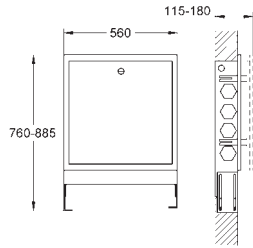

Ref. No. Colour EAN

36 474 000 Chrome 4005176758744

**GROHE F-digital Deluxe
Rough-in set base unit box**

for use with base unit box (26 864 000 or 36 476 000)
550 x 700 x 110 mm
height (100 mm) and depth (50 mm) adjustable
with adjustable front frame for installation in wall niches
with adjustable front frame for installation in wall niches
galvanized and powder coated (RAL 9010, pure white) steel plate
1 mm thick steel plate
with two mounting rails and elbow for power outlets
and mounting materials