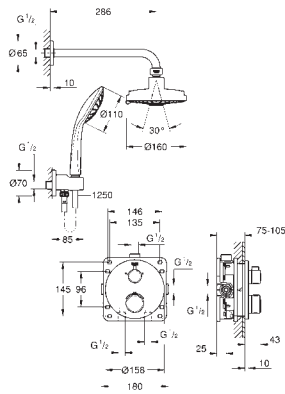

GROHE GROHTHERM 2 HANDLE TRIM SETS

Ref. No.	Colour	EAN

34 735 000	Chrome	4005176466410

Grotherm

Perfect shower set with Rainshower Cosmopolitan 160

Consisting of:

Grotherm set for final installation with Aquadimmer (24 076)

GROHE Rapido SmartBox 35 600/35 604

Rainshower Cosmopolitan Headshower 160 mm (27 134)

Rainshower shower arm 286 mm (28 576)

Euphoria Hand shower (27 265)

Shower outlet elbow (28 628 000)

Silverflex shower hose 1250 mm (28 362)