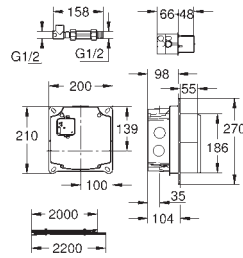

GROHE EUROCUBE E

Ref. No. Colour EAN

36 264 001 4005176416279

Concealed mounting box
wall installation
for installation with pre-mixed or cold water
suitable for IR-sets for final installation
connection housing for power supply
suitable for 36 447 000, 36 442 000

38 748 002 Chrome 4005176416323