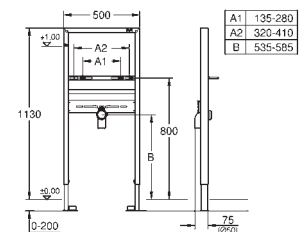

Includes

wash basin fixing bolts with
fixing device for ceramic
variable distance of fixing bolts
HT-outlet bend Ø 50 mm
seal Ø 32 mm
for on-the-wall installation please order wall brackets 38 558 00M (sold separately)