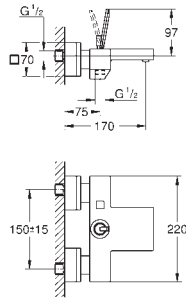

GROHE EUROCUBE JOY

Ref. No.	Colour	EAN
23 666 000	Chrome	4005176342226

Eurocube Joy
Single-lever bath/shower mixer 1/2"
wall mounted
metal lever
GROHE FeatherControl Joystick cartridge
GROHE XL Waterfall
integrated non-return valve
in the shower outlet 1/2"
S-unions
protected against backflow