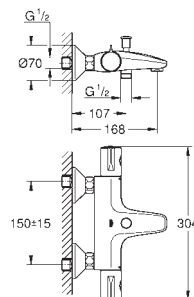

Grohtherm 800
Thermostatic bath/shower mixer 1/2"
wall mounted
GROHE Long-Life Shine durable sparkling sheen
GROHE SafeStop safety button at 38°C
(calibration required)
GROHE SafeStop Plus optional temperature limiter at 43°C included
GROHE TurboStat compact cartridge
with wax thermoelement
integrated mixed water shut off
automatic diverter: bath/shower
volume handle with **GROHE EcoButton**
(economy button with individually
adjustable economy stop)
ceramic headpart 1/2", 180°
shower bottom outlet 1/2"
mousseur
built-in non return valves
dirt strainers
protected against backflow
S-unions
metal escutcheon
GROHE Water Saving - Less water, perfect flow