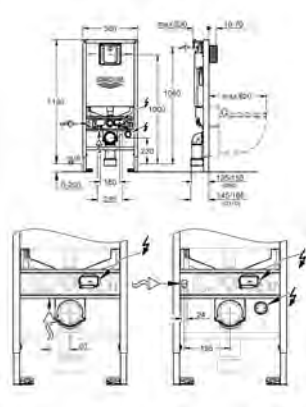

GROHE RAPID SLX

Ref. No.

Colour

EAN

39 598 000

4005176527517

Rapid SLX

3-in-1 set for WC, 1.13 m installation height

flushing cistern GDX, 6 l

Consisting of:

Rapid SLX element for WC (39 596 000) with integrated power socket

front wall brackets (38 558 00M)

WC set for noise protection (37 131 000)

including flow manager