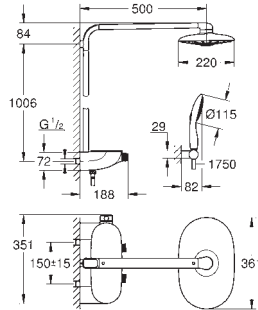

GROHE RAINSHOWER SYSTEM SMARTCONTROL

Ref. No. Colour EAN

26 250 000 Chrome 4005176316999

Rainshower System SmartControl Duo 360 Shower system with thermostat for wall mounting

Consisting of:

horizontal 500 mm shower arm
exposed SmartControl thermostat
allows change between:
head shower Rainshower Duo 360, spray plate chrome
GROHE PureRain/GROHE Rain O² spray* and TrioMassage
hand shower Power&Soul 115, spray plate white (27 671 LSO)
hand shower wall holder (27 055)
Silverflex shower hose 1750 mm (28 388 000)

min. recommended pressure 1.5 bar

GROHE DreamSpray perfect spray pattern
GROHE Long-Life Shine durable sparkling sheen
GROHE CoolTouch prevents scalding on hot surfaces
GROHE TurboStat compact cartridge
with wax thermoelement

GROHE Water Saving - Less water, perfect flow

GROHE SafeStop safety button at 38°C

(calibration required)

GROHE SafeStop Plus optional temperature limiter at 43°C included

GROHE SmartControl push for ON-OFF, turn for volume adjustment from

GROHE Water Saving to full flow

GROHE EasyReach shower tray

SpeedClean anti-limescale system

Inner WaterGuide for a longer life

suitable for instantaneous heaters from 18 kW/h

TwistStop preventing the hose from twisting

* to be decided during initial installation; factory default setting: GROHE PureRain

26 250 LSO moon white 4005176317002

ditto, head shower with white spray plate

26 361 000 Chrome 4005176347580

Rainshower System SmartControl Mono 360 Shower system with thermostat for wall mounting

Consisting of:

horizontal 500 mm shower arm
exposed SmartControl thermostat
allows change between:
head shower Rainshower Mono 360, spray plate chrome
GROHE PureRain/GROHE Rain O² spray*
Power&Soul 130 hand shower, spray plate white (27 673 LSO)
hand shower wall holder (27 055)
Silverflex shower hose 1750 mm (28 388 000)

min. recommended pressure 1.5 bar

GROHE DreamSpray perfect spray pattern

GROHE Long-Life Shine durable sparkling sheen

GROHE CoolTouch prevents scalding on hot surfaces

GROHE TurboStat compact cartridge

with wax thermoelement

GROHE Water Saving - Less water, perfect flow

GROHE SafeStop safety button at 38°C

(calibration required)

GROHE SafeStop Plus optional temperature limiter at 43°C included

GROHE SmartControl push for ON-OFF, turn for volume adjustment from

GROHE Water Saving to full flow

GROHE EasyReach shower tray

SpeedClean anti-limescale system

Inner WaterGuide for a longer life

suitable for instantaneous heaters from 18 kW/h

TwistStop preventing the hose from twisting

* to be decided during initial installation; factory default setting: GROHE PureRain