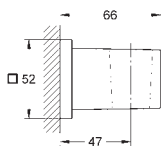

27 693 000	Chrome	4005176907043

Euphoria Cube
Wall hand Shower holder
non-adjustable
GROHE Long-Life Shine durable sparkling sheen