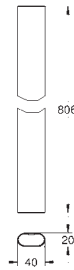

48 349 000   Chrome   4005176409851

**Rainshower SmartControl
Shower system pipe for retrofitting**

metal
shower pipe for retrofitting - 15 cm shorter
than original shower system pipe
suitable for all Rainshower SmartControl shower systems
GROHE Long-Life Shine durable sparkling sheen