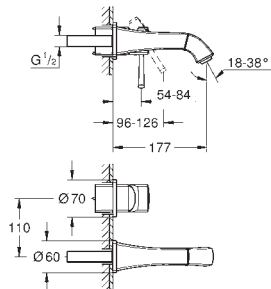

29 416 000	Chrome	4005176757778
29 416 IGO	chrome/gold	4005176757792
29 416 DA0	warm sunset	4005176757785

Grandera
2-hole basin mixer
S-Size
wall mounted
set for final installation for
23 319 000
without concealed body
GROHE Long-Life Shine durable sparkling sheen
GROHE Water Saving - Less water, perfect flow
GROHE AquaGuide adjustable mousseur 5.7 l/min
centre distance 110 mm
projection 177 mm

29 417 000	Chrome	4005176757815
29 417 IGO	chrome/gold	4005176757822

ditto, projection 234 mm