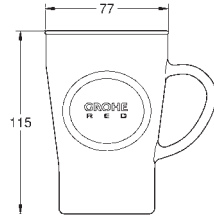

GROHE RED

Ref. No.

Colour

EAN

40 432 000

4005176883255

GROHE Red

Tea glasses (4 pieces)

heat proof glass with GROHE Red decor

dish washer safe

volume 250 ml