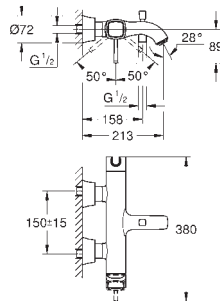

Grandera
Single-lever bath/shower mixer 1/2"
wall mounted
GROHE SilkMove 46 mm ceramic cartridge
GROHE Long-Life Shine durable sparkling sheen
adjustable flow rate limiter
integrated hand shower holder
automatic diverter: bath/shower
mousseur
integrated non-return valve
in the shower outlet 1/2"
covered S-unions
protected against backflow