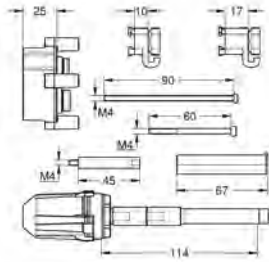

14 056 000

4005176466298

Universal extension set single-lever mixers, 25 mm

fits for concealed single-lever mixers in combination with GROHE Rapido SmartBox

GROHE RAPIDO SMARTBOX

Ref. No. Colour EAN

14 057 000 4005176466304