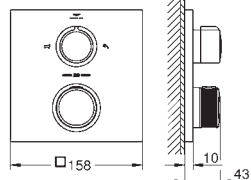

Allure
Thermostat for concealed installation with 2-way diverter hand shower/bath filler

set for final installation for
GROHE Rapido SmartBox 35 600/35 604

GROHE TurboStat compact cartridge
with wax thermoelement

GROHE Long-Life Shine durable sparkling sheen
wall escutcheon with **GROHE FastFixation**
(covered escutcheon- and shaft sealing, covered fixing)
metal escutcheon, retroactively 6° adjustable
printed hand shower and bath filler symbol

GROHE SafeStop safety button at 38°C
(calibration required)

GROHE SafeStop Plus optional temperature limiter at 43°C or 46°C included

GROHE AquaDimmer, integrated shut off/diverter valve

flow performance:

outlet B = 27 l/min

outlet C = 30 l/min

without roughing-in-set

35 604 000 **4005176698774**
GROHE Rapido SmartBox universal rough-in box for concealed installation

25 221 001	Chrome	4005176509438
25 221 GN1	brushed cool sunrise	4005176509254
25 221 DL1	brushed warm sunset	4005176509315
25 221 A01	hard graphite	4005176509414