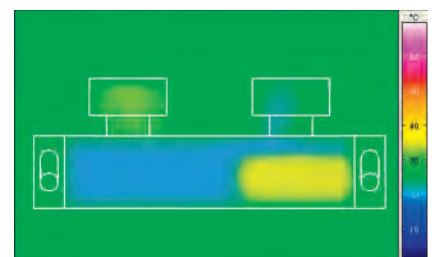

Thermal image
with GROHE CoolTouch