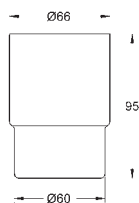

40 372 001		4005176326226

Essentials

Crystal glass

material: glass

fits in the following holders:

Essentials (40 369 xx1)

Essentials Cube (40 508 000)

Bau Cosmopolitan (40 585)

Essentials Authentic (40 652)