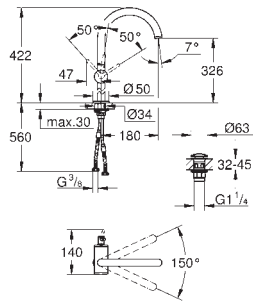

Ref. No.	Colour	EAN
24 365 000	Chrome	4005176760976
24 365 DC0	supersteel	4005176761003
24 365 GL0	cool sunrise	4005176761010
24 365 DA0	warm sunset	4005176760990
24 365 AL0	brushed hard graphite	4005176760983

Atrio
Basin mixer 1/2"
XL-Size
monobloc installation
for free-standing basins
28 mm ceramic cartridge
with **GROHE SilkMove**
with temperature limiter
GROHE Long-Life Shine durable sparkling sheen
GROHE EcoJoy 5.7 l/min laminar mousseur
swivel tubular C-spout with mousseur
stop limiter
Push-open waste set 1 1/4"
flexible connection hoses