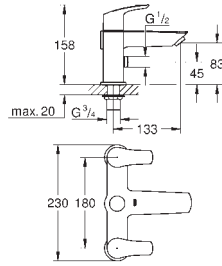

GROHE EUROSMART

Ref. No. Colour EAN

25 105 003 Chrome 4005176644306

Eurosmart
Two-handed Bath/Shower mixer 1/2"
deck mounted
metal lever
Ceramic valves 3/4", 90°
automatic diverter, lockable: bath/shower
integrated non-return valve
GROHE Long-Life Shine durable sparkling sheen
Min. recommended pressure 0.5 bar
professional edition