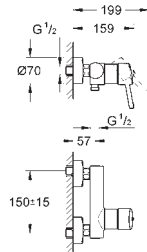

Concetto

Single-lever shower mixer 1/2"

wall mounted, metal lever
GROHE SilkMove 46 mm ceramic cartridge
GROHE Long-Life Shine durable sparkling sheen
adjustable flow rate limiter
shower bottom outlet 1/2" with
integrated non return-valve, S-unions
protected against backflow
optional temperature limiter (46 308 000)
noise classification 1 in accordance
with DIN4109

34 765 000 Chrome 4005176612022