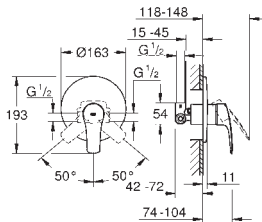

33 556 003 Chrome 4005176613609

Eurosmart
Single-lever shower mixer 1/2"
wall installation
metal lever
GROHE SilkMove 46 mm ceramic cartridge
GROHE Long-Life Shine durable sparkling sheen
GROHE FastFixation escutcheon with covered fixation
Consisting of:
set for final installation (19 451 003)
with concealed body
adjustable flow rate limiter
escutcheon- and shaft-sealing
metal wall escutcheon
optional temperature limiter (46 308 000)
professional edition