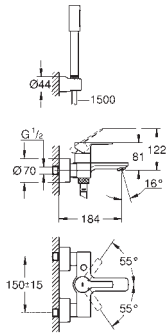

Ref. No.	Colour	EAN
33 850 001	Chrome	4005176409196

Lineare
Single-lever bath/shower mixer 1/2"
 wall mounted
 metal lever
GROHE SilkMove 35 mm ceramic cartridge
 with temperature limiter
GROHE Long-Life Shine durable sparkling sheen
 automatic diverter: bath/shower
 mousseur
 shower outlet 1/2"
 integrated non-return valve
 covered S-unions
 protected against backflow
 with shower set
 Consisting of:
 hand shower Sena Stick (26 465)
 wall shower holder Tempesta 100
 Cosmopolitan (27 594 000)
 Silverflex shower hose 1.500 mm (28 364)