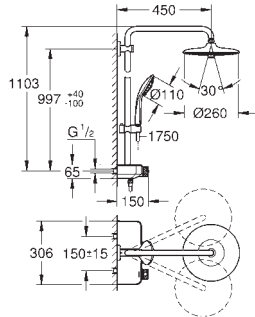

GROHE EUPHORIA SMARTCONTROL SYSTEM

Ref. No.   Colour   EAN

26 509 000   Chrome   4005176457623

Euphoria SmartControl System 260 Mono Shower system with thermostat for wall mounting

Consisting of:
horizontal 450 mm shower arm
upper bracket adjustable for minimal adaption to existing drilling holes
exposed SmartControl thermostat
allows change between:
head shower Euphoria 260 (26 455)
3 spray patterns:
Rain, SmartRain, Jet
with ball joint
rotation angle $\pm 15^\circ$
hand shower Euphoria 110 Massage, spray plate white (27 221 001)
3 spray patterns:
Rain, SmartRain, Massage
adjustable height via gliding element
Silverflex shower hose 1750 mm (28 388 000)
GROHE DreamSpray perfect spray pattern
GROHE Long-Life Shine durable sparkling sheen
GROHE CoolTouch prevents scalding on hot surfaces
GROHE TurboStat compact cartridge
with wax thermoelement
GROHE ProGrip with knurl structure
GROHE Water Saving - Less water, perfect flow
- GROHE SafeStop at 38°C
GROHE SafeStop Plus optional temperature limiter at 43°C included
GROHE SmartControl push for ON-OFF, turn for volume adjustment from
GROHE Water Saving to full flow
integrated **GROHE EasyReach** shower tray
SpeedClean anti-limescale system
Inner WaterGuide for a longer life
TwistStop preventing the hose from twisting
suitable for instantaneous heaters from 18 kW/h
minimum flow rate 7 l/min.

26 510 000   Chrome   4005176457630