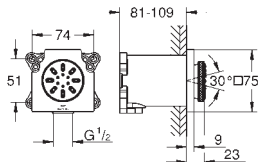

Rainshower Aqua
Body spray cube 2 spray
spray pattern:
PureRain, ActiveJet
including concealed body and compound seal
75 x 75 mm
pivoting range ± 15° rotatable
connection thread 1/2"
throw distance 600 mm
GROHE Water Saving 3.3 l/min flow limiter
GROHE DreamSpray perfect spray pattern
GROHE Long-Life Shine durable sparkling sheen
SpeedClean anti-limescale system
min. recommended pressure 1.0 bar
not suitable for instantaneous heater