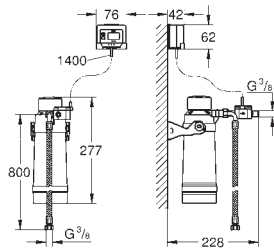

40 875 000 Chrome 4005176745195

**GROHE Blue
Magnesium + Zinc filter starter set**

Consisting of:

GROHE Blue filter head

GROHE Blue Magnesium + zinc filter

enriches water with up to 35 mg/l magnesium and up to 3 mg/l zinc
reduces substances responsible for unpleasant taste and odour, e.g. chlorine
reduces limescale and heavy metals
Capacity 400 L at 17° dGH
flow meter for filter lifetime measurement including 2 x AA batteries
compatible with GROHE Blue Pure single faucets