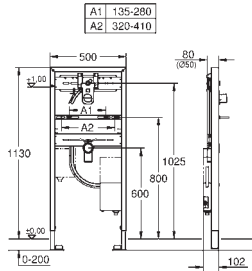

Rapid SL
Element for wash basin with rough-in set for infra-red electronic
for wall mounted fittings
suitable for trim sets Europlus E 36 042 SD0, Essence E 36 447 000
and Eurocube E 36 442 000

1.13 m finished installation height
for on-the-wall installations or studded walls

Includes
wash basin fixing bolts with
fixing device for ceramic
variable distance of fixing bolts
HT-outlet bend Ø 50 mm
seal Ø 32 mm
pre-mounted roughing-in set
with protecting block
fire-proof pipe for laying electronic cables
installation box with water group, stop valve and flush elbow
connection with noise protected fitting holder 1/2"
connecting box for mains supply 230 V
CE approved
for installation with pre-mixed or cold water
for on-the-wall installation please order wall brackets 38 558 00M (sold
separately)

36 407 001 4005176368974