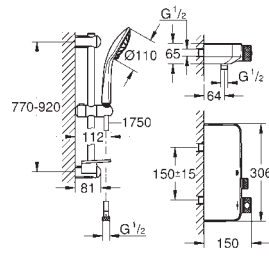

34 721 000	Chrome	4005176457678
	Grohtherm SmartControl Thermostatic shower mixer 1/2" with shower set Consisting of: Grohtherm SmartControl thermostatic shower mixer (34 719 000) Euphoria 110 Massage shower set, 900 mm (27 226 001)