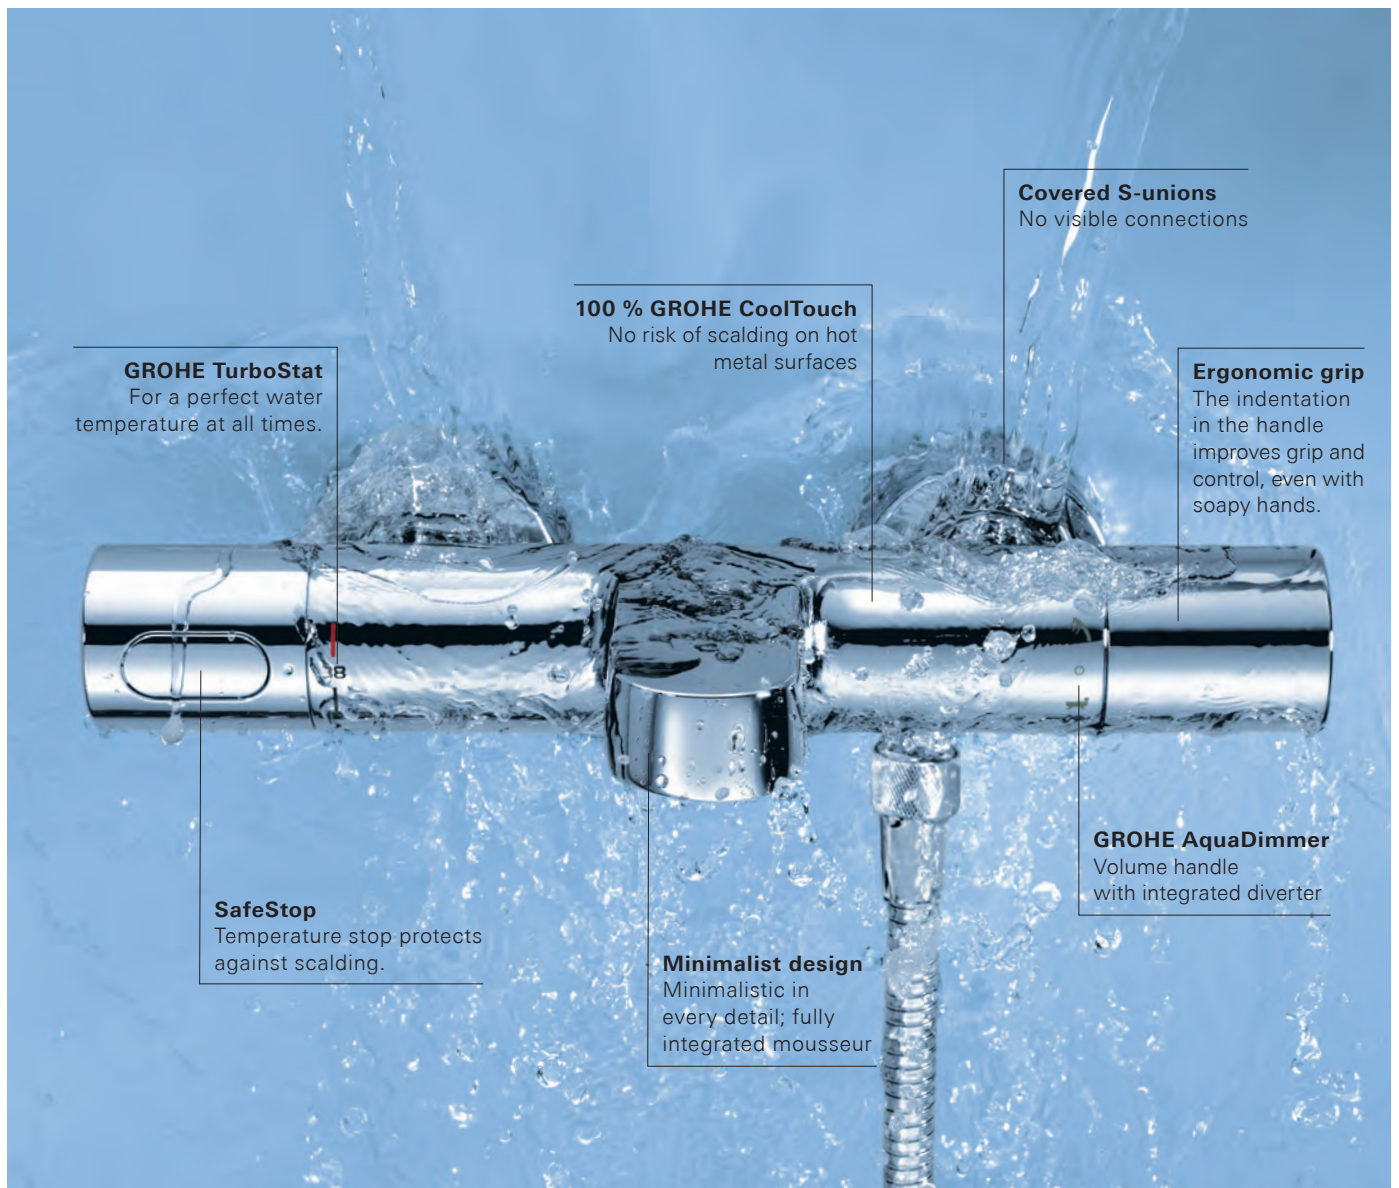

GROHTHERM 3000 COSMOPOLITAN

MINIMALIST & 100 % GROHE COOLTOUCH.

Grohtherm 3000 Cosmopolitan thermostats are based on an aesthetic philosophy based on simple cylinders in perfect proportions, creating balance and harmony enhanced by GROHE StarLight chrome, a deep luxurious finish.

While GROHE TurboStat maintains your perfect water temperature, GROHE CoolTouch eliminates the risk of scalding from hot chrome surfaces, while the EcoButton enables you to reduce your water consumption up to 50 %.

GROHE TurboStat
For a perfect water temperature at all times.

100 % GROHE CoolTouch
No risk of scalding on hot metal surfaces

Covered S-unions
No visible connections

Ergonomic grip
The indentation in the handle improves grip and control, even with soapy hands.

GROHE AquaDimmer
Volume handle with integrated diverter

SafeStop
Temperature stop protects against scalding.

Minimalist design
Minimalistic in every detail; fully integrated mousseur