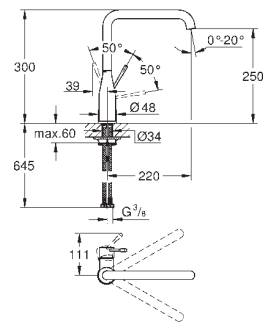

Ref. No.	Colour	EAN
30 505 000	Chrome	4005176695711
30 505 DC0	supersteel	4005176720062
30 505 GL0	cool sunrise	4005176720086
30 505 GN0	brushed cool sunrise	4005176720352
30 505 DA0	warm sunset	4005176719752
30 505 DL0	brushed warm sunset	4005176720079
30 505 A00	hard graphite	4005176719738
30 505 AL0	brushed hard graphite	4005176719745

Essence
Single-lever sink mixer 1/2"
high spout
monobloc installation
GROHE Long-Life Shine durable sparkling sheen
28 mm ceramic cartridge
with **GROHE SilkMove**
mousseur
swivel tubular spout
adjustable swivel area 0° / 150° / 360°
flexible connection hoses
rapid installation system
integrated temperature limiter
professional edition
replaces Essence sink mixer 30 269 xx0