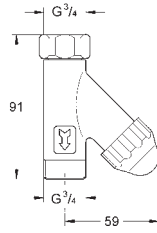

GROHE SAFETY SYSTEMS

Ref. No.	Colour	EAN
41 275 000	Chrome	4005176280481

Original WAS inclined filter 3/4"
suitable for cold and warm water up to + 80 C
transparent cap
mesh width 315 µm
stainless steel filter insert
GROHE Long-Life Shine durable sparkling sheen