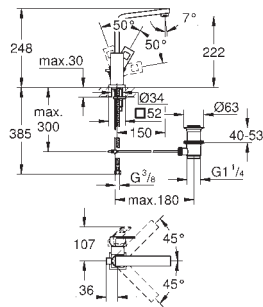

23 135 00E	Chrome	4005176906732

Eurocube
Single-lever basin mixer 1/2"
L-Size
monobloc installation, metal lever
28 mm ceramic cartridge
with **GROHE SilkMove**
temperature limiter
GROHE Long-Life Shine durable sparkling sheen
GROHE Water Saving SpeedClean mousseur 5.7 l/min
GROHE FastFixation Plus installation system
swivel tubular spout with stop limiter
pop-up waste set 1 1/4"
flexible connection hoses

23 135 000	Chrome	4005176901027

ditto, with non-restricted flow