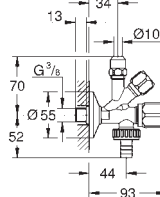

Original WAS combination service valve 3/8"
wall connection 3/8"
outlet thread 3/8"
with length compensation
with compression nut Ø 10 mm
outlet 3/4"
with hose connection
grease chamber headpart
non-return valve type EB
long connecting shaft
ergonomic handles
marking: neutral
metal push-on escutcheon Ø 55 mm
for combination with pipe ventilating valve type HB 41 239 000

41 007 000	Chrome	4005176281815