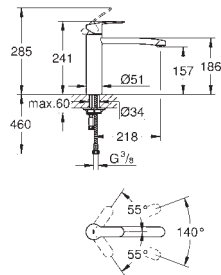

31 124 002 Chrome 4005176886614

Eurostyle Cosmopolitan
Single-lever sink mixer 1/2"
medium spout
monobloc installation
GROHE Long-Life Shine finish
GROHE SilkMove 35 mm ceramic cartridge
mousseur
adjustable flow rate limiter
swivel tubular spout
swivel area 140°
flexible connection hoses
rapid installation system
available until 31 march 2023