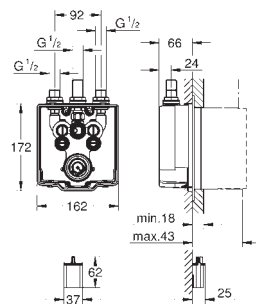

Eurosmart Cosmopolitan E
Concealed control unit
for shower
with integrated thermostatic mixer
suitable for infra-red set 36 456 000
2 stop valves
non-return valves with filters
6V lithium battery, type CR-P2
battery lifetime approx. 7 years (150 actuations a day)
allows for waterproofing of wall construction surrounding the concealed body
with sealing sleeve

COMMERCIAL
FITTINGS