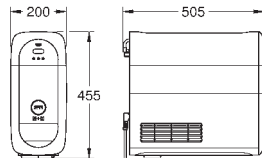

System requirements Apple

iPhone with iOS 12.0 or higher

System requirements Android

smart phone with Android 6.0 or higher

Mobile devices and GROHE Watersystems App*** are not included in delivery
and have to be ordered separately via an authorised Apple store/store/iTunes or
Google Play store.

* The Bluetooth word mark and logos are registered trademarks owned by
Bluetooth SIG, Inc. and any use of such marks by Grohe AG is under license.
Other trademarks and trade names are those of their respective owners.

** Apple, the Apple logo, iPod, iPod Touch, iPhone and iTunes are trademarks of
Apple Inc., registered in the U.S. and other countries. Apple is not responsible for
the function of this device or its compliance with safety and regulatory standards.

*** Available for free via iTunes app or Google Play store.

to be equipped with a non-return valve EA approved by Belgaqua

KITCHEN
FITTINGS