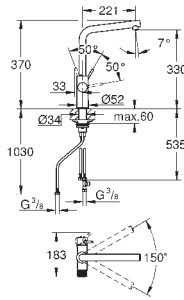

GROHE BLUE PURE

Ref. No. Colour EAN

30 588 000 Chrome 4005176744983

**GROHE Blue Pure Minta
Filter tap**

Consisting of:
GROHE Blue single-lever sink mixer with filter function
monobloc installation
L-spout
separate handle for filtered water
28 mm ceramic cartridge
with **GROHE SilkMove**
swivel tubular spout
swivel area 150°
separate inner water ways for filtered
and non-filtered water
flexible connection hoses

30 589 000 Chrome 4005176745270