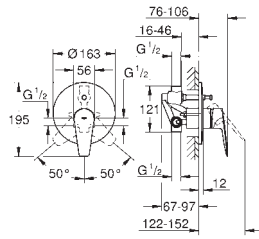

Ref. No.   Colour   EAN

29 079 001   Chrome   4005176556692

BauEdge
Single-lever bath/shower mixer 1/2"
concealed installation
Consisting of:
set for final installation
metal lever
concealed body
GROHE Long-Life 46 mm ceramic cartridge
GROHE Long-Life Shine durable sparkling sheen
adjustable flow rate limiter
automatic diverter: bath/shower
escutcheon- and shaft-sealing
optional temperature limiter (46 375 000)
professional edition