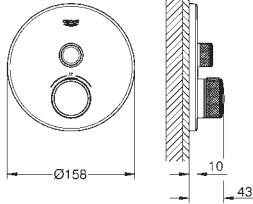

without roughing-in-set

flow performance:

outlet A (to external shut-off) = 34 l/min

outlet B/C = 29 l/min

35 604 000	4005176698774
GROHE Rapido SmartBox universal rough-in box for concealed installation