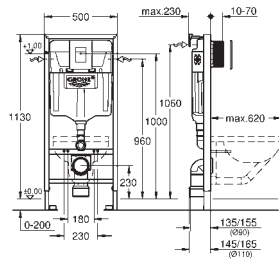

GROHE RAPID SL FOR WC

Ref. No.   Colour   EAN

38 772 001   Chrome   4005176863288

Rapid SL
3-in-1 set for WC, 1.13 m installation height
with flushing cistern GD 2 , 6 l - 9 l
Consisting of:
Rapid SL element for WC (38 528 001)
Skate Cosmopolitan flush plate, chrome (38 732 000)
front wall brackets (38 558 00M)

38 772 20A   4005176771613