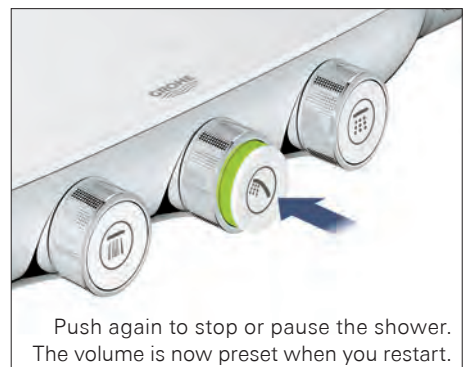

Turn to adjust the water volume gradually from Eco to Full Flow.

Push again to stop or pause the shower. The volume is now preset when you restart.