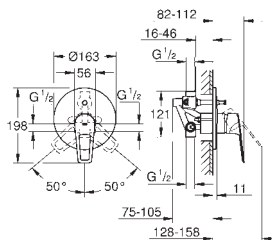

BauLoop
Single-lever bath/shower mixer 1/2"
concealed installation
Consisting of:
set for final installation
metal lever
concealed body
GROHE Long-Life 46 mm ceramic cartridge
GROHE Long-Life Shine durable sparkling sheen
adjustable flow rate limiter
automatic diverter: bath/shower
escutcheon- and shaft-sealing
optional temperature limiter (46 375 000)
professional edition