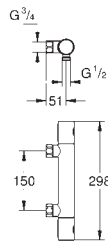

34 767 000	Chrome	4005176612046
Grohtherm 800 Cosmopolitan Thermostatic shower mixer 1/2" wall mounted GROHE Long-Life Shine durable sparkling sheen GROHE MetalGrip ergonomically shaped metal handles GROHE SafeStop safety button at 38°C (calibration required) GROHE SafeStop Plus optional temperature limiter at 43°C included GROHE TurboStat compact cartridge with wax thermoelement integrated mixed water shut off volume handle with GROHE EcoButton (economy button with individually adjustable economy stop) ceramic headpart 1/2", 180° built-in non return valves shower bottom outlet 1/2" dirt strainers protected against backflow without connection unions for wall mounting GROHE Water Saving - Less water, perfect flow