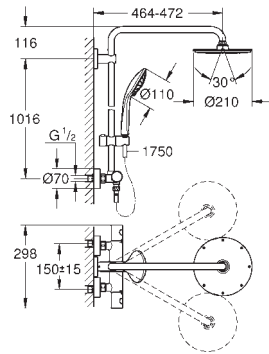

Euphoria System 210
Shower system with thermostat for wall mounting
horizontal swivable 450 mm projection shower arm
exposed thermostatic shower
with Aquadimmer function
allows change between:
metal head shower Rainshower Cosmopolitan 210 (28 368 000)
Rain spray pattern
with ball joint
rotation angle $\pm 15^\circ$
hand shower Euphoria 110 Massage
(27 221 000)
adjustable height via gliding element
Silverflex shower hose 1750 mm (28 388 000)
GROHE TurboStat compact cartridge
with wax thermostatic element
GROHE SafeStop safety button at 38°C
(calibration required)
GROHE SafeStop Plus optional temperature limiter at 43°C included
GROHE DreamSpray perfect spray pattern
GROHE Long-Life Shine durable sparkling sheen
SpeedClean anti-limescale system
Inner WaterGuide for a longer life
TwistStop preventing the hose from twisting
GROHE MetalGrip ergonomically shaped metal handles
minimum flow rate 7 l/min.
optional upgrade: **GROHE EasyReach** tray (26 362)