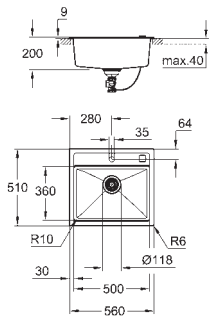

K700

Composite sink

model: K700 60-C 56/51 1.0

mounting type: top mount

material: quartz composite

GROHE Whisper

min. cabinet size: 600 mm

dimensions: 560 x 510 mm

1 bowl: 500 x 360 x 200 mm

outer radius: R6, inner bowl radius: R10

GROHE FastFixation installation system

cut-out: 545 x 495 mm

drainer: automatic waste fitting

accessories included: automatic waste fitting with rotary handle,

waste kit, basket strainer waste, mounting set

optional push to open excenter (40 986 SD0)

amount of fasteners included (top mount): 8

heat resistant up to 180° C

31 652 AT0 granite gray 4005176521331
31 652 AP0 granite black 4005176521324