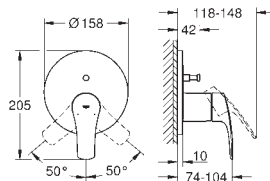

24 043 003 Chrome 4005176613548

Eurosmart
Single-lever mixer with 2-way diverter
set for final installation for
GROHE Rapido SmartBox 35 600/35 604
GROHE SilkMove 46 mm ceramic cartridge
GROHE Long-Life Shine durable sparkling sheen
wall escutcheon with **GROHE FastFixation**
(covered escutcheon- and shaft sealing, covered fixing)
metal escutcheon, retroactively 6° adjustable
automatic 2-way diverter
flow performance:
outlet B = 27 l/min, outlet C = 27 l/min
without roughing-in-set
metal lever
professional edition

35 604 000 4005176698774
GROHE Rapido SmartBox universal rough-in box for concealed installation