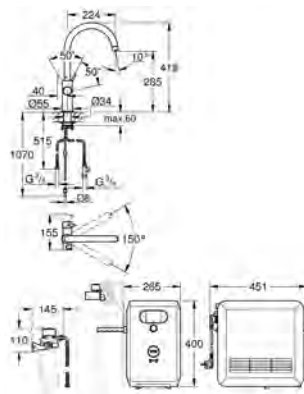

Ref. No.	Colour	EAN
31 323 002	Chrome	4005176989933
31 323 DC2	supersteel	4005176989940

GROHE Blue Professional C-spout kit
Consisting of:
GROHE Blue single-lever sink mixer with filter function
monobloc installation
C-spout
touch operated for 3 types of filtered and chilled water
still, medium, sparkling
GROHE Long-Life Shine durable sparkling sheen
28 mm ceramic cartridge
with **GROHE SilkMove**
swivel tubular spout
swivel area 150°
separate inner water ways for filtered
and non-filtered water
flexible connection hoses
GROHE Blue Professional cooler
delivers 12 liters of chilled sparkling water per hour
colour display with push and turn control
270 Watt cooling unit, 230 V, 50 Hz
sound level in standby 46 dB(A)
type of protection IP 21
CE approved
requires ventilation holes in the bottom of the kitchen cabinet
software set-up and monitoring of filter and CO₂ capacity possible via GROHE Ondus app
push notifications at low filter resp. CO₂ capacity
additional monitoring via GROHE Blue Professional Browser-Monitor possible
with Bluetooth 4.0* and WIFI interface for wireless data communication
for Apple** and Android devices
Bluetooth range (max. 10 m) varies depending on materials used and walls
between transmitter and receiver
filter head with flexible water hardness adjustment
GROHE Blue filter, CO₂ bottle and cleaning cartridge are not included in the
delivery and have to be ordered separately
suitable filters:
- filter S-size, capacity 600 l at 20° dKH (40 404 001)
- filter M-size, capacity 1500 l at 20° dKH (40 430 001)
- filter L-size, capacity 2500 l at 20° dKH (40 412 001)
- activated carbon filter, capacity 3000 l (40 547 001)
- Magnesium + Zinc filter, capacity 400 l at 17° dGH (40 691 002)
System requirements Apple
iPhone with iOS 12.0 or higher
System requirements Android
smart phone with Android 6.0 or higher
Mobile devices and GROHE Watersystems App*** are not included in delivery
and have to be ordered separately via an authorised Apple store/store/iTunes or
Google Play store.
* The Bluetooth word mark and logos are registered trademarks owned by
Bluetooth SIG, Inc. and any use of such marks by Grohe AG is under license.
Other trademarks and trade names are those of their respective owners.
** Apple, the Apple logo, iPod, iPod Touch, iPhone and iTunes are trademarks of
Apple Inc., registered in the U.S. and other countries. Apple is not responsible for
the function of this device or its compliance with safety and regulatory standards.
*** Available for free via iTunes app or Google Play store.