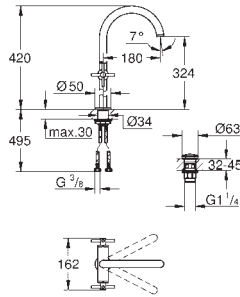

GROHE SPA

GROHE
ATRIO

SPA BATH
TAPS

Ref. No.	Colour	EAN
21 149 000	Chrome	4005176762017
21 149 DC0	supersteel	4005176761249
21 149 GL0	cool sunrise	4005176761256
21 149 DA0	warm sunset	4005176761232
21 149 AL0	brushed hard graphite	4005176761225

Aerio
Basin mixer, 1/2"
XL-Size
for free-standing basins
ceramic headparts 1/2", 90°
GROHE Long-Life Shine durable sparkling sheen
GROHE EcoJoy 5.7 l/min laminar mousseur
rapid installation system
swivel tubular spout with mousseur and stop limiter
Push-open waste set 1 1/4"
flexible connection hoses
with cross handles
Two different sets of caps included. One set with „H“ and „C“ marking, one set without marking.