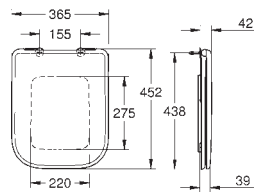

39 813 000   **alpine white**   **4005176637131**

BauEdge Ceramic
WC seat soft close
with lid
quick release function
detachable
material: Duroplast
including fixation set
stainless steel hinges
easy fixation from above
weight bearing capacity 150 kg
compatible with all BauEdge ceramic bowls