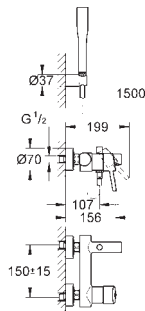

32 212 001 Chrome 4005176889035

Concetto
Single-lever bath/shower mixer 1/2"
wall mounted
metal lever
GROHE SilkMove 46 mm ceramic cartridge
GROHE Long-Life Shine durable sparkling sheen
adjustable flow rate limiter
automatic diverter: bath/shower
mousseur, integrated non-return valve
in the shower outlet 1/2"
S-unions
protected against backflow
optional temperature limiter (46 308 000)
with shower set
Consisting of:
Euphoria Cosmopolitan hand shower (27 400)
wall shower holder (27 056)
Relaxaflex hose 1500 mm 1/2" x 1/2" (28 151)