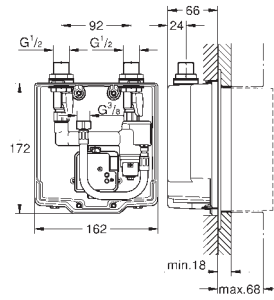

GROHE EUROSMART COSMOPOLITAN E

Ref. No. Colour EAN

36 336 001 **4005176991769**

**Eurosmart Cosmopolitan E
Concealed mounting box**
with integrated pre-adjustable
thermostatic mixer
wall installation
suitable for IR-sets for final installation
2 stop valves
non-return valve
suitable for
36 410 000, 36 334 SD0, 36 335 SD0, 36 273 000
allows for waterproofing of wall construction surrounding the concealed body
with sealing sleeve