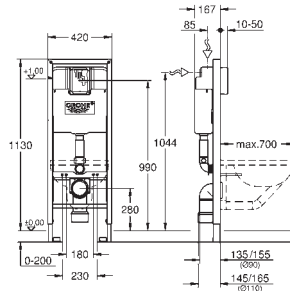

including WC set for noise protection (37 131 000)

for mounting of small flush plates please order

revision shaft 40 911 000 (sold separately)

GROHE RAPID SL FOR WC

Ref. No. Colour EAN

38 675 001 4005176863516