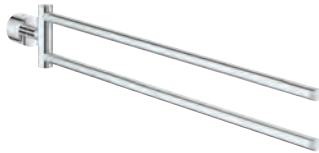

GROHE SPA

Ref. No.	Colour	EAN
40 888 000	Chrome	4005176754623
40 888 DC0	supersteel	4005176754654
40 888 EN0	brushed nickel	4005176754661
40 888 GL0	cool sunrise	4005176754678
40 888 DA0	warm sunset	4005176754647
40 888 AL0	brushed hard graphite	4005176754630

Atrio
Towel bar
material: metal
2 arms, not pivotable
length 489 mm
concealed fastening
GROHE Long-Life Shine durable sparkling sheen