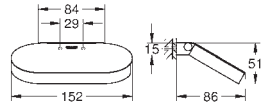

GROHE SELECTION

Ref. No.	Colour	EAN
41 069 000	Chrome	4005176578410
41 069 DC0	supersteel	4005176578427
41 069 BE0	polished nickel	4005176578434
41 069 EN0	brushed nickel	4005176578441
41 069 GL0	cool sunrise	4005176578458
41 069 GN0	brushed cool sunrise	4005176578465
41 069 DA0	warm sunset	4005176578472
41 069 DL0	brushed warm sunset	4005176578489
41 069 A00	hard graphite	4005176578496
41 069 AL0	brushed hard graphite	4005176578502

Selection
Toilet roll holder
with cover
material: metal
wall mounted
concealed fastening
GROHE Long-Life Shine durable sparkling sheen