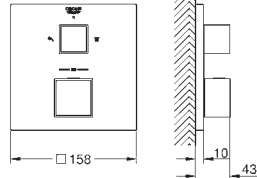

24 154 000	Chrome	4005176481185
24 154 DC0	supersteel	4005176574238
24 154 AL0	brushed hard graphite	4005176585920

Grotherm Cube
Thermostatic shower mixer for 2 outlets with integrated shut off/diverter valve
set for final installation for
GROHE Rapido SmartBox 35 600/35 604
GROHE TurboStat compact cartridge
with wax thermoelement
GROHE Long-Life Shine durable sparkling sheen
wall escutcheon with **GROHE FastFixation**
(covered escutcheon- and shaft sealing, covered fixing)
metal escutcheon, retroactively 6° adjustable
printed head and hand shower symbol
GROHE SafeStop safety button at 38°C
(calibration required)
GROHE SafeStop Plus optional temperature limiter at 43°C or 46°C included
GROHE AquaDimmer, integrated shut off/diverter valve
flow performance:
outlet B = 27 l/min
outlet C = 30 l/min
without roughing-in-set

35 604 000		4005176698774
GROHE Rapido SmartBox universal rough-in box for concealed installation