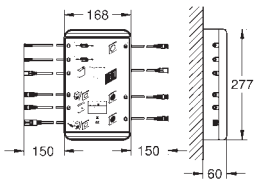

Ref. No.	Colour	EAN
36 475 000	Chrome	4005176758751

GROHE F-digital Deluxe

Bluetooth unit BT-01A for Apple and Android devices

with integrated electronic for wireless data communication
wall mounted

86 x 73 x 42 mm

Features:

- reset switch
- status indicator (LED)
- stand alone/maximum configuration
- one-to-one connection
- with safety cut-off mechanism (1 user)
- safety shutdown in case of connection loss
- connection cable set for data communication and power supply (5 m each)
- CE approved

Bluetooth transmitter power supply: 12 V

Bluetooth transmitter frequency: 2.4 GHz

Bluetooth range (max. 10 m) varies depending on materials used and walls between transmitter and receiver

requires Base Unit Box 2.0 (36 476 000) or Base Unit Box 4.0 (26 864 000) – to be ordered separately

Bluetooth-enabled device (Bluetooth V2.1 or higher) necessary

System requirements

Android

operating system: as of release 2.3.3

pixel density: 160 dpi minimum

display resolution: 320 x 470 pixels per inch

System requirements

Apple

iPod touch 4/5, iPhone 4/5, iPad/ iPad mini**

Apple operating system: as of release iOS 6.0 and above

Mobile devices and GROHE SPA F-digital deluxe App*** are not included in delivery and have to be ordered separately via an authorised Apple store/store/ iTunes or Google Play store.

36 476 000	Chrome	4005176758768

GROHE F-digital Deluxe

Base unit box 2.0 Bluetooth (BCU V2.0)

for connecting light, sound and steam modules

Consisting of:

2 plug connections, each for one pair of sound modules (36 473 000)

2 plug connections, each for one pair of light modules (36 472 000) or

1 ceiling shower (27 865 000) with integrated light

2 plug connections for steam module (29 414 000), including 1 connection for steam generator and 1 connection for temperature sensor