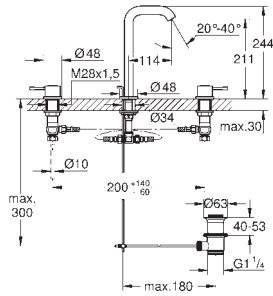

Ref. No.	Colour	EAN
20 299 001	Chrome	4005176307096

Essence
3-hole basin mixer
L-Size
metal lever
ceramic headparts 1/2", 90°
GROHE Long-Life Shine durable sparkling sheen
GROHE Water Saving mousseur 5.7 l/min
GROHE FastFixation installation system
GROHE AquaGuide adjustable mousseur
pop-up waste set 1 1/4"
pressure-proof, flexible connection hoses
between spout and side valves
union nut 1/2" x 10.5 mm

29 192 001	★ Chrome	4005176698279
29 192 DC1	★ supersteel	4005176711770
29 192 GL1	★ cool sunrise	4005176711800
29 192 GN1	★ brushed cool sunrise	4005176711817
29 192 DA1	★ warm sunset	4005176711763
29 192 DL1	★ brushed warm sunset	4005176711787
29 192 A01	hard graphite	4005176711732
29 192 AL1	★ brushed hard graphite	4005176711749