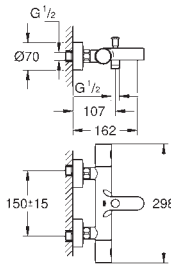

GROHE CONCETTO

Ref. No. Colour EAN

32 211 001 Chrome 4005176889028

Concetto
Single-lever bath/shower mixer 1/2"
wall mounted
metal lever
GROHE SilkMove 46 mm ceramic cartridge
GROHE Long-Life Shine durable sparkling sheen
adjustable flow rate limiter
automatic diverter: bath/shower
mousseur
integrated non-return valve
in the shower outlet 1/2"
S-unions
protected against backflow
optional temperature limiter (46 308 000)

34 766 000 Chrome 4005176612039

Grotherm 800 Cosmopolitan
Thermostatic bath/shower mixer 1/2"
wall mounted
GROHE Long-Life Shine durable sparkling sheen
GROHE MetalGrip ergonomically shaped metal handles
GROHE SafeStop safety button at 38°C
(calibration required)
GROHE SafeStop Plus optional temperature limiter at 43°C included
GROHE TurboStat compact cartridge
with wax thermoelement
integrated mixed water shut off
automatic diverter: bath/shower
volume handle with **GROHE EcoButton**
(economy button with individually
adjustable economy stop)
ceramic headpart 1/2", 180°
shower bottom outlet 1/2"
mousseur
built-in non return valves
dirt strainers
protected against backflow
S-unions
metal escutcheon
GROHE Water Saving - Less water, perfect flow

32 212 001 Chrome 4005176889035

Concetto
Single-lever bath/shower mixer 1/2"
wall mounted
metal lever
GROHE SilkMove 46 mm ceramic cartridge
GROHE Long-Life Shine durable sparkling sheen
adjustable flow rate limiter
automatic diverter: bath/shower
mousseur, integrated non-return valve
in the shower outlet 1/2"
S-unions
protected against backflow
optional temperature limiter (46 308 000)
with shower set
Consisting of:
Euphoria Cosmopolitan hand shower (27 400)
wall shower holder (27 056)
Relaxaflex hose 1500 mm 1/2" x 1/2" (28 151)