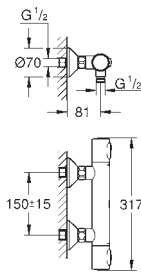

Grotherm 500
Thermostatic shower mixer 1/2"
wall mounted
GROHE Long-Life Shine durable sparkling sheen
GROHE SafeStop safety button at 38°C
(calibration required)
GROHE SafeStop Plus optional temperature limiter at 43°C included
GROHE thermostatic cartridge with wax thermoelement
integrated mixed water shut off
volume handle with **GROHE EcoButton**
headpart 90°
shower bottom outlet 1/2"
built-in non return valves
dirt strainers
protected against backflow
S-unions
metal escutcheon
GROHE Water Saving - Less water, perfect flow
professional edition

23 602 001 Chrome 4005176556029