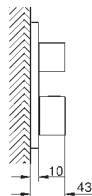

Grotherm Cube

Thermostatic shower mixer for 2 outlets with integrated shut off/diverter valve

set for final installation for
GROHE Rapido SmartBox 35 600/35 604

GROHE TurboStat compact cartridge
with wax thermoelement

GROHE Long-Life Shine durable sparkling sheen
wall escutcheon with **GROHE FastFixation**
(covered escutcheon- and shaft sealing, covered fixing)
metal escutcheon, retroactively 6° adjustable

printed head and hand shower symbol
GROHE SafeStop safety button at 38°C
(calibration required)

GROHE SafeStop Plus optional temperature limiter at 43°C or 46°C included
GROHE AquaDimmer, integrated shut off/diverter valve

flow performance:

outlet B = 27 l/min

outlet C = 30 l/min

without roughing-in-set

35 604 000

4005176698774

GROHE Rapido SmartBox universal rough-in box for concealed installation