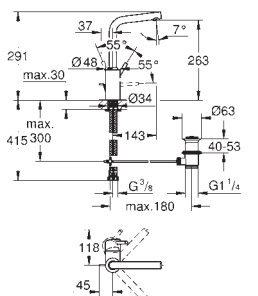

23 739 002	Chrome	4005176472602

Concetto
Single-lever basin mixer 1/2"
L-Size
monobloc installation
metal lever
GROHE SilkMove 35 mm ceramic cartridge
adjustable flow rate limiter
GROHE Long-Life Shine durable sparkling sheen
GROHE Water Saving mousseur 5.7 l/min
Lead and Nickel Free Inner Water Ways
GROHE FastFixation installation system
swivel tubular spout
with stop restriction
pop-up waste set 1 1/4"
flexible connection hoses
optional temperature limiter (46 375 000)
min. recommended pressure 1.0 bar