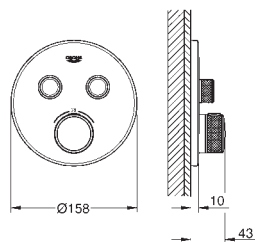

35 604 000

4005176698774

GROHE Rapido SmartBox universal rough-in box for concealed installation