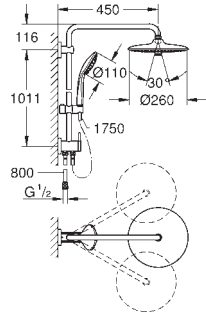

GROHE EUPHORIA SHOWER SYSTEM

Ref. No.	Colour	EAN
27 421 002	Chrome	4005176417924

Euphoria System 260 Shower system with diverter for wall mounting

Consisting of:
horizontal swivable 450 mm projection shower arm
change between hand and head shower
by using the diverter
head shower Euphoria 260 (26 457)
3 spray patterns:
Rain, SmartRain, Jet
with ball joint
rotation angle $\pm 15^\circ$
hand shower Euphoria 110 Massage
(27 239 000)
3 spray patterns:
Rain, SmartRain, Massage
adjustable height via gliding element
Silverflex shower hose 1750 mm (28 388 000)
Silverflex shower hose 800 mm
connection to water supply with 1/2"-thread of
the 800 mm shower hose to faucet / wall union
GROHE Water Saving 9.5 l/min flow limiter
GROHE DreamSpray perfect spray pattern
GROHE Long-Life Shine durable sparkling sheen
GROHE SprayDimmer (Stepless
flow rate reduction)
SpeedClean anti-limescale system
Inner WaterGuide for a longer life
TwistStop preventing the hose from twisting
suitable for instantaneous heaters from 18 kW/h
minimum flow rate 7 l/min.
min. recommended pressure 1.0 bar

27 696 000	Chrome	4005176907074