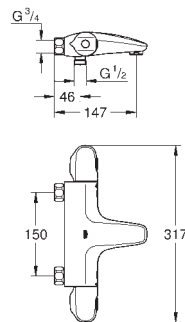

Grohtherm 1000
Thermostatic bath/shower mixer 1/2"
wall mounted
GROHE CoolTouch safety housing
GROHE Long-Life Shine durable sparkling sheen
GROHE MetalGrip ergonomically shaped metal handles
GROHE SafeStop safety button at 38°C
(calibration required)
GROHE SafeStop Plus optional temperature limiter at 43°C included
GROHE TurboStat compact cartridge with wax thermoelement
integrated mixed water shut off
GROHE AquaDimmer Eco with multiple function:
- integrated **GROHE EcoButton** (economy button with economy stop for shower)
- flow control
- diverter: bath/shower shower bottom outlet 1/2"
built-in non return valves
mousseur
dirt strainers
protected against backflow
without connection unions for wall mounting
GROHE Water Saving - Less water, perfect flow professional edition

34 156 003 Chrome 4005176310034
replaced by 34 823 003

34 824 004 Chrome 4005176698620