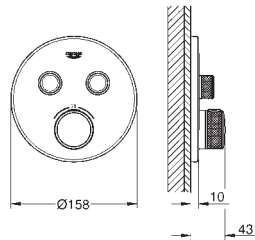

Ref. No.	Colour	EAN

29 119 000	★ Chrome	4005176412257
29 119 DC0	★ supersteel	4005176455056
29 119 GL0	★ cool sunrise	4005176493041
29 119 DA0	★ warm sunset	4005176493065
29 119 AL0	★ brushed hard graphite	4005176455063

Grohtherm SmartControl

Thermostat for concealed installation with 2 valves

set for final installation for

GROHE Rapido SmartBox 35 600/35 604

metal wall escutcheon with **GROHE FastFixation** (covered escutcheon and shaft sealing, covered fixing), retroactively 6° adjustable

GROHE Long-Life Shine durable sparkling sheen

GROHE SmartControl push for ON-OFF, turn for volume adjustment from GROHE Water Saving to full flow

exchangeable symbols

GROHE TurboStat compact cartridge

with wax thermoelement

GROHE ProGrip with knurl structure

GROHE SafeStop safety button at 38°C

(calibration required)

GROHE SafeStop Plus optional temperature limiter at 43°C or 46°C included

built-in non return valve

and dirt strainers

multiple outlets can be run simultaneously

without roughing-in-set

flow performance:

outlet B = 24 l/min

outlet C = 26 l/min

outlet B+C = 29 l/min

35 604 000

4005176698774

GROHE Rapido SmartBox universal rough-in box for concealed installation

29 120 000 Chrome

4005176412264

Grohtherm SmartControl

Thermostat for concealed installation with 2 valves and integrated shower holder

set for final installation for

GROHE Rapido SmartBox 35 600/35 604

metal wall escutcheon with **GROHE FastFixation** (covered escutcheon and shaft sealing, covered fixing), retroactively 6° adjustable

GROHE Long-Life Shine durable sparkling sheen

GROHE SmartControl push for ON-OFF, turn for volume adjustment from GROHE Water Saving to full flow

exchangeable symbols

GROHE TurboStat compact cartridge

with wax thermoelement

GROHE ProGrip with knurl structure

GROHE SafeStop safety button at 38°C

(calibration required)

GROHE SafeStop Plus optional temperature limiter at 43°C or 46°C included

built-in non return valve

and dirt strainers

multiple outlets can be run simultaneously

integrated shower union with shower outlet 1/2"

without roughing-in-set

flow performance:

outlet B = 24 l/min

hand shower = 12 l/min

outlet B + hand shower = 27 l/min