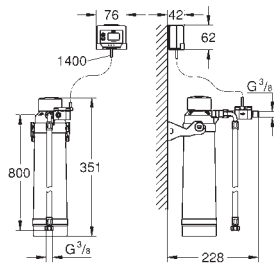

40 876 000 Chrome 4005176745201

**GROHE Blue
Ultrasafe filter starter set**

Consisting of:

GROHE Blue filter head

GROHE Blue Ultrasafe filter retains microplastic > 1 µm, 99.999 % of bacteria and 99,5 % of lead

reduces substances responsible for unpleasant taste and odour, e.g. chlorine
filter capacity 3000 l, the filter must be replaced after 6 months of use
flow meter for filter lifetime measurement including 2 x AA batteries
compatible with GROHE Blue Pure single faucets