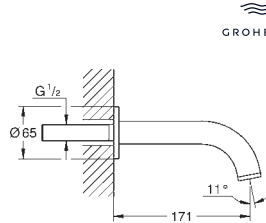

13 487 000	Chrome	4005176761683
13 487 DC0	supersteel	4005176761720
13 487 GL0	cool sunrise	4005176761737
13 487 DA0	warm sunset	4005176761713
13 487 AL0	brushed hard graphite	4005176761706

Atrio

Bath spout
wall mounted

GROHE Long-Life Shine durable sparkling sheen
mousseur
projection 171 mm

37 624 000	Chrome	4005176416095
37 624 DC0	supersteel	4005176416125
37 624 GL0	cool sunrise	4005176529054
37 624 DA0	warm sunset	4005176529061
37 624 AL0	brushed hard graphite	4005176529115

Arena Cosmopolitan S

Flush plate

for dual flush or start & stop actuation
for pneumatic drop valve AV1
compatible with Rapid SL/GD2 1.13 m

for vertical installation

130 x 172 mm
made of ABS

GROHE Long-Life Shine durable sparkling sheen

GROHE Water Saving - Less water, perfect flow

flush plate with magnetic holder and fixing brackets included

compatible with Rapid SLX

for use with Rapid SL and Uniset with GD 2 cistern please order shaft 40 911 000
(sold separately)

colours BE and EN available until 31 March 2023