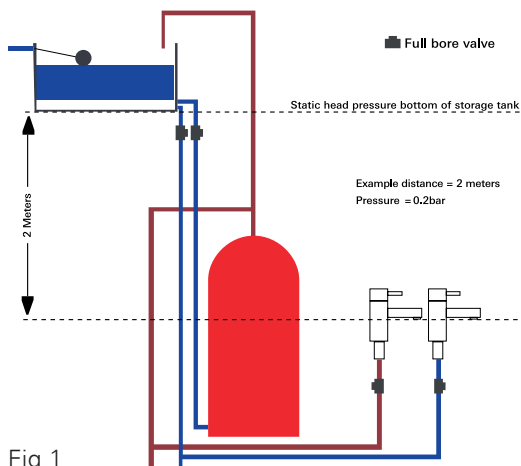

GRAVITY FED SYSTEMS

Measure from the base of the cold water tank to the exact position of where the water is coming out from in a vertical measurement (if it's a shower it will be to where the shower head is or if it's a tap to where the spout of the tap finishes). For each metre in vertical distance you will have 0.1 bar in pressure. So if you select a kitchen tap that requires 0.5 bar pressure then you will need 5 metres in vertical distance, if you select a basin tap that requires 0.2 bar then you will require 2 metres as you will see in the below drawing.