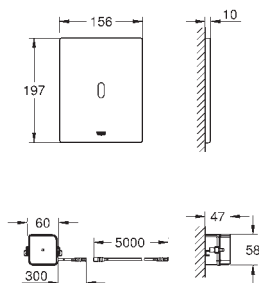

39 881 000 Chrome 4005176706790
39 881 SH0 alpine white 4005176706806

Tectron Bau E
Infra-red electronic for WC flushing cistern
with infrared sensor for bi-directional communication for monitoring, configuration and servicing
GROHE Long-Life Shine durable sparkling sheen
with transformer 42 470 000 100-230 V AC 50-60 Hz, 6.75 V 4 W DC
for new installations and retrofit to all GD2 cisterns
servo motor
concealed installation
front plate 156 x 197 mm
hidden anti-theft device
infra-red control
7 pre-set programs
auto flush
cleaning mode
pre-flush on/off
additional functions and precise settings
by remote control 36 407
adjustable flush (3 - 9 l) by hand or remote
CE approved