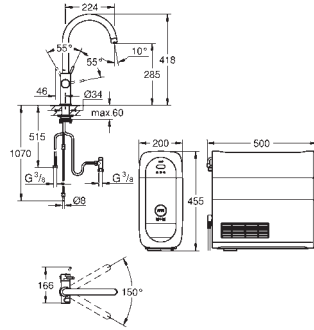

40 547 001

GROHE Blue 425 g CO₂ bottle

GROHE BLUE HOME

Ref. No.	Colour	EAN
31 541 000	Chrome	4005176437038
31 541 DC0	supersteel	4005176437045

GROHE Blue Home

C-spout starter kit with pull-out mousseur

Consisting of: