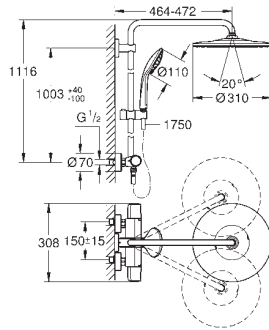

GROHE EUPHORIA SHOWER SYSTEM

Ref. No. Colour EAN

26 075 001 ★ Chrome

4005176648014

Euphoria System 310
Shower system with thermostatic mixer for wall mounting
Consisting of:
horizontal swivable 450 mm projection shower arm
exposed thermostatic shower
with Aquadimmer function
allows change between:
head shower Rainshower Mono 310 (26 561)
spray pattern:
GROHE PureRain
with ball joint
rotation angle $\pm 15^\circ$
hand shower Euphoria 110 Massage
(27 221 000)
3 spray patterns:
Rain, Massage, SmartRain
adjustable height via gliding element
Silverflex shower hose 1750 mm (28 388 000)
GROHE TurboStat compact cartridge
with wax thermostatic element
GROHE SafeStop safety button at 38°C
(calibration required)
GROHE SafeStop Plus optional temperature limiter at 43°C included
GROHE CoolTouch prevents scalding on hot surfaces
GROHE MetalGrip ergonomically shaped metal handles
GROHE DreamSpray perfect spray pattern
GROHE Long-Life Shine durable sparkling sheen
GROHE SprayDimmer (Stepless
flow rate reduction)
GROHE FastFixation upper bracket adjustable
Inner WaterGuide for a longer life
SpeedClean anti-limescale system
TwistStop preventing the hose from twisting
suitable for instantaneous heaters from 18 kW/h
minimum flow rate 7 l/min.
optional upgrade: **GROHE EasyReach** tray (26 362)
professional edition