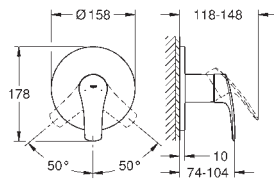

24 042 003 Chrome 4005176613616

Eurosmart
Single-lever shower mixer trim
set for final installation for
GROHE Rapido SmartBox 35 600/35 604
GROHE SilkMove 46 mm ceramic cartridge
GROHE Long-Life Shine durable sparkling sheen
wall escutcheon with **GROHE FastFixation**
(covered escutcheon- and shaft sealing, covered fixing)
metal escutcheon, retroactively 6° adjustable
metal lever
flow performance:
outlet B or C = 30 l/min
without roughing-in-set
professional edition

35 604 000 4005176698774
GROHE Rapido SmartBox universal rough-in box for concealed installation