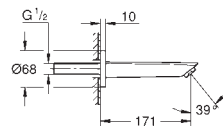

Eurosmart
Bath spout
wall mounted
GROHE Long-Life Shine durable sparkling sheen
mousseur
male thread 1/2"
projection 171 mm
min. recommended pressure 1.0 bar
professional edition