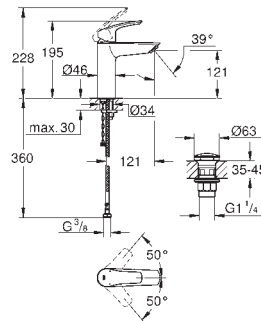

**Eurosmart
Basin mixer 1/2"**
M-Size
thermostatic scalding protection
maximum temperature adjustable
thermal disinfection not possible
monobloc installation
metal lever
lever length 89 mm
28 mm ceramic cartridge
with **GROHE SilkMove**
adjustable flow rate limiter
Lead and Nickel Free Inner Water Ways
built-in non return valves
dirt strainers
GROHE Water Saving mousseur 4.2 l/min
GROHE FastFixation installation system
smooth body with push-open pop-up waste set 1 1/4"
flexible connection hoses
max. pressure differential 5:1
professional edition

23 986 003 Chrome

4005176643859