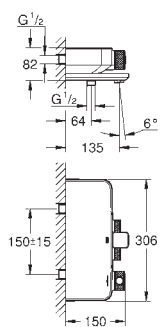

34 718 000	Chrome	4005176457647
	Grohtherm SmartControl Thermostatic bath/shower mixer 1/2" wall mounted GROHE CoolTouch prevents scalding on hot surfaces GROHE Long-Life Shine durable sparkling sheen GROHE SafeStop safety button at 38°C (calibration required) GROHE SafeStop Plus optional temperature limiter at 43°C included GROHE TurboStat compact cartridge with wax thermoelement GROHE ProGrip with knurl structure GROHE SmartControl push for ON-OFF, turn for volume adjustment from GROHE Water Saving to full flow integrated GROHE EasyReach shower tray shower bottom outlet 1/2" bath spout with mousseur built-in non return valve and dirt strainers protected against backflow