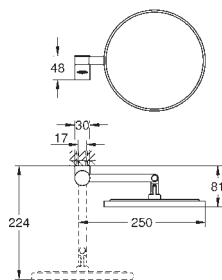

41 077 000	★ Chrome	4005176578632
41 077 DC0	★ supersteel	4005176578649
41 077 BE0	polished nickel	4005176578656
41 077 EN0	brushed nickel	4005176578663
41 077 GL0	★ cool sunrise	4005176578670
41 077 GN0	★ brushed cool sunrise	4005176578687
41 077 DA0	★ warm sunset	4005176575587
41 077 DL0	★ brushed warm sunset	4005176578694
41 077 A00	hard graphite	4005176578700
41 077 AL0	★ brushed hard graphite	4005176578717

Selection
Shaving mirror
material: glass / metal
without lights
magnification: x 7
concealed fastening
GROHE Long-Life Shine durable sparkling sheen