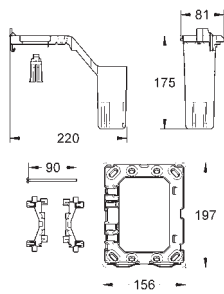

38 796 000 **4005176857034**

**GROHE Fresh
Dual flush valve set**

for GROHE flushing cistern GD 2 with pneumatic
discharge valve and regular inspection shaft
**not suitable for flush plates with
wood or glass or metal surface or new small flush plates**
fixing frame with opening function
for chlorine-free tablets only
for all GROHE wall plates
156 x 197 mm