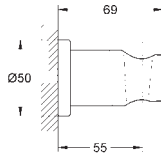

GROHE SHOWER ACCESSORIES

Ref. No.	Colour	EAN
27 074 000 ★	Chrome	4005176833083
27 074 DC0 ★	supersteel	4005176374487
27 074 LS0	moon white	4005176873591
27 074 BE0	polished nickel	4005176834325
27 074 EN0	brushed nickel	4005176834301
27 074 GL0 ★	cool sunrise	4005176338984
27 074 GN0 ★	brushed cool sunrise	4005176427084
27 074 DA0 ★	warm sunset	4005176338977
27 074 DL0 ★	brushed warm sunset	4005176427091
27 074 A00	hard graphite	4005176338991
27 074 AL0 ★	brushed hard graphite	4005176339004

Rainshower
Wall hand Shower holder
non-adjustable
with round escutcheon
GROHE Long-Life Shine durable sparkling sheen