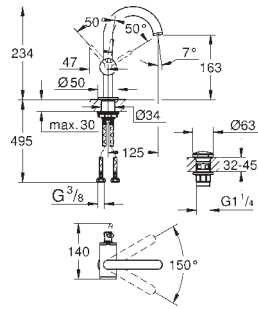

GROHE SPA

GROHE
ATRIO

SPA BATH
TAPS

Ref. No.	Colour	EAN
24 363 000	Chrome	4005176762215
24 363 DC0	supersteel	4005176760914
24 363 GL0	cool sunrise	4005176760921
24 363 DA0	warm sunset	4005176760907
24 363 AL0	brushed hard graphite	4005176760891

Atrio
Basin mixer 1/2"
M-Size
monobloc installation
28 mm ceramic cartridge
with **GROHE SilkMove**
with temperature limiter
GROHE Long-Life Shine durable sparkling sheen
GROHE EcoJoy 5.7 l/min laminar mousseur
swivel tubular C-spout with mousseur
stop limiter
Push-open waste set 1 1/4"
flexible connection hoses