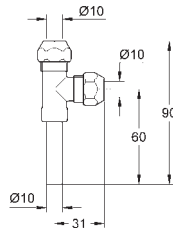

Eggemann
Original WAS T-piece 3/8"
for service valve
with compression nut
GROHE Long-Life Shine durable sparkling sheen