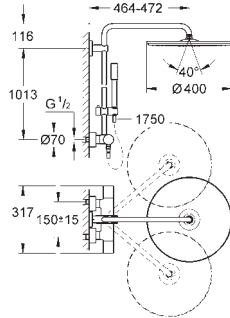

GROHE RAINSHOWER SYSTEM

Ref. No.	Colour	EAN
27 174 001	Chrome	4005176877162

Rainshower System 400
Shower system with thermostat for wall mounting
horizontal swivable 450 mm projection shower arm
exposed thermostatic shower
with Aquadimmer function
allows change between:
Rainshower Cosmopolitan 400 head shower (28 778 000)
material: metal
with ball joint
rotation angle $\pm 20^\circ$
hand shower Sena Stick (28 034 000)
adjustable height via gliding element
(12 140 000)
shower hose 1.750 mm (28 025 000)
GROHE TurboStat compact cartridge
with wax thermoelement
GROHE SafeStop safety button at 38°C
(calibration required)
GROHE SafeStop Plus optional temperature limiter at 43°C included
GROHE CoolTouch
GROHE DreamSpray perfect spray pattern
GROHE Long-Life Shine durable sparkling sheen
SpeedClean anti-limescale system
Inner WaterGuide for a longer life

27 966 000	Chrome	4005176929250