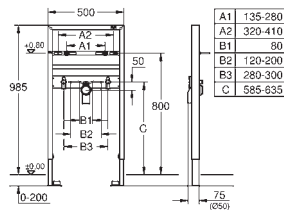

38 553 001

4005176863813

Rapid SL

Element for bidet, 1.13 m installation height

vertical support for ceramics with small bearing area (< 205 mm)

for on-the-wall installations or studded walls
height adjustable fitting connections

Includes:

bidet fixing bolts
HT-outlet bend Ø 50 mm, seal Ø 32 mm
2 fitting connections DN 15
fixing material for bidet
for on-the-wall installation please order wall brackets 38 558 00M (sold
separately)