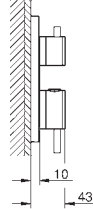

Ref. No. Colour EAN

24 358 000	Chrome	4005176762109
24 358 DC0	supersteel	4005176761362
24 358 GL0	cool sunrise	4005176761379
24 358 DA0	warm sunset	4005176761355
24 358 AL0	brushed hard graphite	4005176761348

Atrio

Thermostatic shower mixer for 2 outlets with integrated shut off/diverter valve

set for final installation for
GROHE Rapido SmartBox 35 600/35 604

GROHE TurboStat compact cartridge
with wax thermoelement

GROHE Long-Life Shine durable sparkling sheen

wall escutcheon with **GROHE FastFixation**
(covered escutcheon- and shaft sealing, covered fixing)

metal escutcheon, retroactively 6° adjustable

printed head and hand shower symbol

GROHE SafeStop safety button at 38°C
(calibration required)

GROHE SafeStop Plus optional temperature limiter at 43°C or 46°C included

GROHE AquaDimmer, integrated shut off/diverter valve

metal handles

flow performance:

outlet B = 27 l/min

outlet C = 30 l/min

without roughing-in-set

35 604 000	4005176698774
GROHE Rapido SmartBox universal rough-in box for concealed installation	

24 359 000	Chrome	4005176762116
24 359 DC0	supersteel	4005176761409
24 359 GL0	cool sunrise	4005176761416
24 359 DA0	warm sunset	4005176761393
24 359 AL0	brushed hard graphite	4005176761386

Atrio

Thermostatic bath tub mixer for 2 outlets with integrated shut off/diverter valve

set for final installation for
GROHE Rapido SmartBox 35 600/35 604

GROHE TurboStat compact cartridge
with wax thermoelement

GROHE Long-Life Shine durable sparkling sheen

wall escutcheon with **GROHE FastFixation**
(covered escutcheon- and shaft sealing, covered fixing)

metal escutcheon, retroactively 6° adjustable

printed hand shower and bath filler symbol

GROHE SafeStop safety button at 38°C
(calibration required)

GROHE SafeStop Plus optional temperature limiter at 43°C or 46°C included

GROHE AquaDimmer, integrated shut off/diverter valve

metal handles

flow performance:

outlet B = 27 l/min

outlet C = 30 l/min

without roughing-in-set