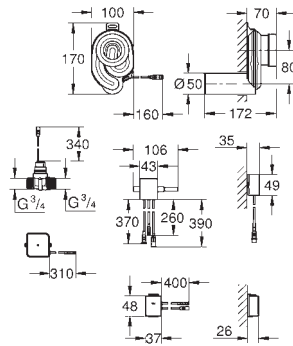

Temperature sensor with Bluetooth for urinal

with transformer 100-240 V AC, 50-60 Hz, 6.75 V DC
39 376 000 Rapid SL required
Waste trap with temperature sensor
cartridge with solenoid valve and dirt strainer
flow pressure min 0.5 bar
operating pressure max 10 bar
with Bluetooth module for bi-directional communication for monitoring,
configuration and service purpose
with Bluetooth 4.0* for wireless data communication
Bluetooth transmitter frequency: 2.4 GHz
Bluetooth range (max. 10 m) varies depending on materials used and walls
between transmitter and receiver
for Apple** and Android devices

monitoring

password protected products
app detects all Bluetooth products in range
auto flush cycles and timing last auto flush
usage per day over 30 days

configuration

shut-off delay
auto flush
cleaning mode
2 on/off timers
identification by name

service

send and save 3 profiles
reset to factory or user settings
hard and software version
CE approved

Mobile devices and GROHE IR Remote App*** are not included in delivery and have to be ordered separately via an authorised Apple store/store/iTunes or Google Play store.

* The Bluetooth word mark and logos are registered trademarks owned by Bluetooth SIG, Inc. and any use of such marks by Grohe AG is under license. Other trademarks and trade names are those of their respective owners.

** Apple, the Apple logo, iPod, iPod Touch, iPhone and iTunes are trademarks of Apple Inc., registered in the U.S. and other countries. Apple is not responsible for the function of this device or its compliance with safety and regulatory standards

*** Available for free via iTunes app or Google Play store.