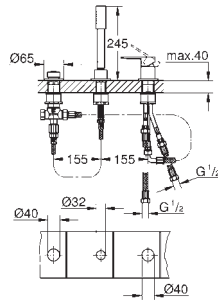

Ref. No. Colour EAN

19 965 001 Chrome 4005176409240

Lineare
3-hole single-lever bath combination

Three hole installation
GROHE SilkMove 35 mm ceramic cartridge
GROHE Long-Life Shine durable sparkling sheen
single lever mixer operating element
diverter bath/shower
hand shower Sena Stick (26 465)
metal shower hose 2000 mm (always chrome for any colour of the set)
flexible connection hoses
connection for shower hose
protected against backflow
for use with 29 037 000
for combination with 28 990 / 28 991

29 037 000 4005176865749