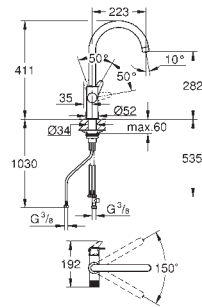

GROHE BLUE PURE

Ref. No. Colour EAN

30 580 000 Chrome 4005176744891

GROHE Blue Pure BauCurve

Filter tap

Consisting of:

- GROHE Blue single-lever sink mixer with filter function
- monobloc installation
- C-spout
- separate handle for filtered water
- 28 mm ceramic cartridge
- with GROHE SilkMove
- swivel tubular spout
- swivel area 150°
- separate inner water ways for filtered and non-filtered water
- flexible connection hoses

30 581 000 Chrome 4005176744907

GROHE Blue Pure BauCurve

Starter kit with S-Size filter

Consisting of:

- GROHE Blue single-lever sink mixer with filter function
- monobloc installation
- C-spout
- separate handle for filtered water
- 28 mm ceramic cartridge
- with GROHE SilkMove
- swivel tubular spout
- swivel area 150°
- separate inner water ways for filtered and non-filtered water
- flexible connection hoses
- GROHE Blue filter head
- GROHE Blue S-Size filter for water hardness reduction and premium taste
- Capacity 600 L at 20° dKH
- flow meter for filter lifetime measurement including 2 x AA batteries