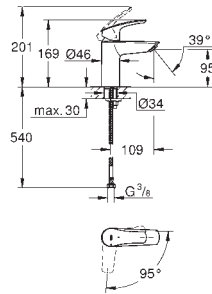

23 924 003 Chrome 4005176613265

ditto, smooth body with push-open pop-up waste set 1 1/4"

32 154 003 Chrome 4005176613258

ditto, smooth body

24 192 003 Chrome 4005176723964

Eurosmart
Basin mixer 1/2"
S-Size
Cradle to Cradle Certified Gold
monobloc installation
metal lever
GROHE SilkMove Energy Saving 28 mm ceramic cartridge
with energy saving function via cold start
with temperature limiter
GROHE Long-Life Shine durable sparkling sheen
Lead and Nickel Free Inner Water Ways
GROHE Water Saving mousseur 5.7 l/min
GROHE FastFixation installation system
smooth body
flexible connection hoses
professional edition