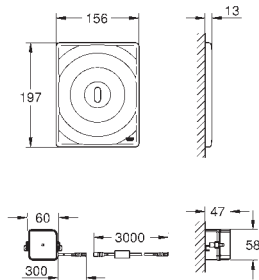

Tectron Surf
Infra-red electronic for WC flushing cistern
with infrared sensor for bi-directional communication for monitoring, configuration and servicing
GROHE Long-Life Shine durable sparkling sheen with transformer 100-230 V AC, 50-60 Hz, 6 V DC
for flushing cistern GD 2 / Rapid SL 1.13 m only
servo motor
concealed installation
front plate 156 x 197 mm
infra-red control
7 pre-set programs
auto flush
cleaning mode
pre-flush on/off
additional functions and precise settings by remote control 36 407
adjustable flush (3 - 9 l) by hand or remote
CE approved
for use with Rapid SLX please order shaft 66 791 000 (sold separately)

37 419 000 Chrome 4005176933806
37 419 SD0 stainless steel 4005176933813