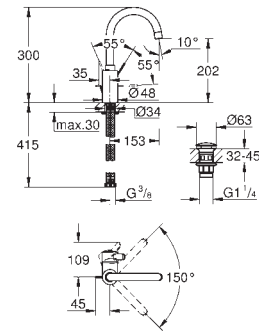

**Eurosmart Cosmopolitan
Single-lever basin mixer 1/2"**
L-Size
monobloc installation
metal lever
covered lever fixing
GROHE SilkMove 35 mm ceramic cartridge
adjustable flow rate limiter
GROHE Long-Life Shine durable sparkling sheen
Lead and Nickel Free Inner Water Ways
GROHE FastFixation installation system
mousseur
swivel tubular spout with stop limiter
smooth body with push-open pop-up waste set 1 1/4"
flexible connection hoses
optional temperature limiter (46 375 000)

23 921 000 Chrome 4005176583438