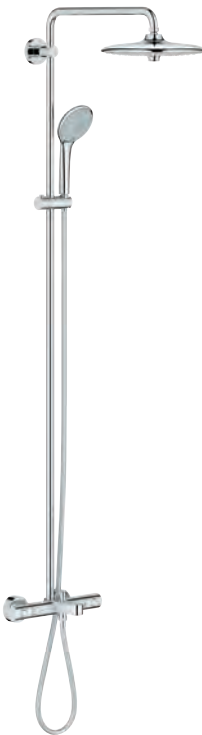

Euphoria System 260
Shower system with bath thermostat for wall mounting
Consisting of:
horizontal swivable 450 mm projection shower arm
exposed thermostatic shower
with Aquadimmer function
allows change between:
head shower Euphoria 260 (26 457)
3 spray patterns:
Rain, SmartRain, Jet
with ball joint
rotation angle $\pm 15^\circ$
bath inlet
separate diverter for hand shower
hand shower Euphoria 110 Massage
(27 239 000)
3 spray patterns:
Rain, SmartRain, Massage
adjustable height via gliding element
Silverflex shower hose 1750 mm (28 388 000)
GROHE Water Saving 9.5 l/min flow limiter
GROHE TurboStat compact cartridge
with wax thermoelement
GROHE SafeStop safety button at 38°C
(calibration required)
GROHE SafeStop Plus optional temperature limiter at 43°C included
GROHE DreamSpray perfect spray pattern
GROHE Long-Life Shine durable sparkling sheen
GROHE SprayDimmer (Stepless
flow rate reduction)
SpeedClean anti-limescale system
Inner WaterGuide for a longer life
TwistStop preventing the hose from twisting
suitable for instantaneous heaters from 18 kW/h
minimum flow rate 7 l/min.