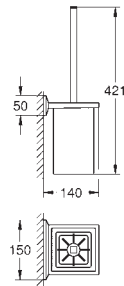

40 898 000	Chrome	4005176754364

Allure Brilliant
Toilet roll holder
without cover
material: metal
concealed fastening
GROHE Long-Life Shine durable sparkling sheen

	Ref. No.	Colour	EAN