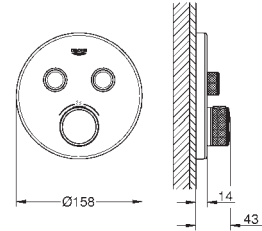

Grotherm SmartControl

Thermostat for concealed installation with 2 valves

set for final installation for
GROHE Rapido SmartBox 35 600/35 604
metal wall escutcheon with **GROHE FastFixation** (covered escutcheon
and shaft sealing, covered fixing), retroactively 6° adjustable

GROHE Long-Life Shine finish

GROHE SmartControl push for ON-OFF, turn for volume adjustment from
GROHE Water Saving to full flow
exchangeable symbols

GROHE TurboStat compact cartridge

with wax thermoelement

GROHE ProGrip with knurl structure

GROHE SafeStop safety button at 38°C

(calibration required)

GROHE SafeStop Plus optional temperature limiter at 43°C or 46°C included

built-in non return valve

and dirt strainers

multiple outlets can be run simultaneously

cover plate in moon white acrylic glass

without roughing-in-set

flow performance:

outlet B = 24 l/min

outlet C = 26 l/min

outlet B+C = 29 l/min

35 604 000

4005176698774

GROHE Rapido SmartBox universal rough-in box for concealed installation