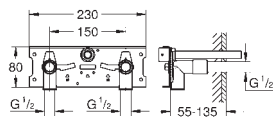

Mobile devices and GROHE IR Remote App*** are not included in delivery and have to be ordered separately via an authorised Apple store/store/iTunes or Google Play store.

* The Bluetooth word mark and logos are registered trademarks owned by Bluetooth SIG, Inc. and any use of such marks by Grohe AG is under license. Other trademarks and trade names are those of their respective owners.

** Apple, the Apple logo, iPod, iPod Touch, iPhone and iTunes are trademarks of Apple Inc., registered in the U.S. and other countries. Apple is not responsible for the function of this device or its compliance with safety and regulatory standards

*** Available for free via iTunes app or Google Play store.

39 383 000	4005176356926

Eurosmart Cosmopolitan E
Thermostatic 230 V connection set
fitting support
2 fitting connections DN 15
power supply connector
wall installation
for use with Eurosmart Cosmopolitan E thermostat 230 V