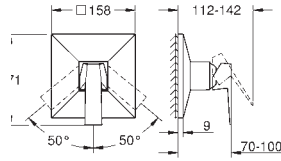

GROHE SPA

GROHE ALLURE BRILLIANT

Ref. No.	Colour	EAN
24 277 000	Chrome	4005176759918
24 277 DC0	supersteel	4005176759932
24 277 AL0	brushed hard graphite	4005176759925

Allure Brilliant
Single-lever shower mixer trim
set for final installation for
GROHE Rapido SmartBox 35 600/35 604
GROHE SilkMove 46 mm ceramic cartridge
GROHE Long-Life Shine durable sparkling sheen
wall escutcheon with **GROHE FastFixation**
(covered escutcheon- and shaft sealing, covered fixing)
metal escutcheon, retroactively 6° adjustable
flow performance:
outlet B or C = 30 l/min
without roughing-in-set

35 604 000		4005176698774

GROHE Rapido SmartBox universal rough-in box for concealed installation