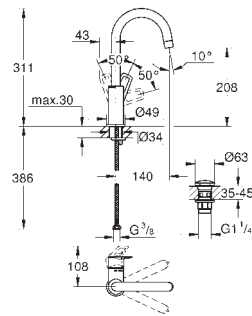

Ref. No. Colour EAN

23 891 001 Chrome 4005176554322

**BauLoop
Single-lever basin mixer 1/2"
L-Size**

monobloc installation
metal lever
GROHE Long-Life 28 mm ceramic cartridge
with temperature limiter
GROHE Long-Life Shine durable sparkling sheen
GROHE Water Saving mousseur 5.7 l/min
rapid installation system
swivel tubular spout
smooth body with plastic push open waste set 1 1/4"
flexible connection hoses
professional edition