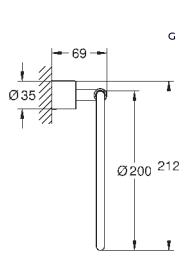

GROHE SPA

GROHE
ATRIO

SPA BATH
TAPS

GROHE SPA

Ref. No.	Colour	EAN
40 887 000	Chrome	4005176754562
40 887 DC0	supersteel	4005176754593
40 887 EN0	brushed nickel	4005176754609
40 887 GL0	cool sunrise	4005176754616
40 887 DA0	warm sunset	4005176754586
40 887 AL0	brushed hard graphite	4005176754579

Atrio
Towel ring
material: metal
concealed fastening
GROHE Long-Life Shine durable sparkling sheen