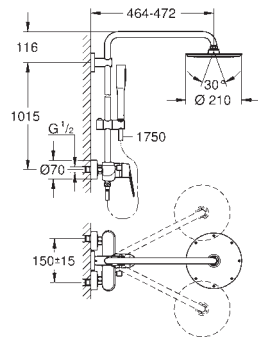

23 058 003 Chrome 4005176313790

Euphoria Eurodisc Cosmopolitan System 210
Shower system with single lever for wall mounting
 Consisting of:
 horizontal swivable 450 mm projection shower arm
 exposed single-lever shower mixer
 with diverter
 allows change between:
 metal head shower Rainshower Cosmopolitan 210 (28 368 000)
 Rain spray pattern
 with ball joint
 rotation angle $\pm 15^\circ$
 hand shower Euphoria Cosmopolitan Stick (27 400)
 Rain spray pattern
 adjustable height via gliding element
 Silverflex shower hose 1750 mm (28 388 000)
GROHE SilkMove 46 mm ceramic cartridge
GROHE DreamSpray perfect spray pattern
GROHE Long-Life Shine durable sparkling sheen
SpeedClean anti-limescale system
Inner WaterGuide for a longer life
TwistStop preventing the hose from twisting
 suitable for instantaneous heaters from 18 kW/h
 minimum flow rate 7 l/min.