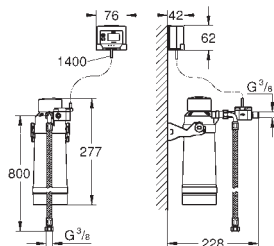

GROHE BLUE PURE

Ref. No. Colour EAN

30 591 000 Chrome 4005176745034

**GROHE Blue Pure Minta
Starter kit with pull-out tap**

Consisting of:

GROHE Blue single-lever sink mixer with filter function
monobloc installation
L-spout

pull out mousseur spout
separate handle for filtered water
28 mm ceramic cartridge
with **GROHE SilkMove**
swivel tubular spout
swivel area 360°

separate inner water ways for filtered
and non-filtered water
flexible connection hoses

GROHE Blue filter head
GROHE Blue S-Size filter for water hardness reduction and premium taste
Capacity 600 L at 20° dKH
flow meter for filter lifetime measurement including 2 x AA batteries

41 136 000 4005176774430

**GROHE Blue
Activated carbon filter starter set**

Consisting of:

GROHE Blue filter head

GROHE Blue activated carbon filter for soft water areas below 9° dKH
reduces substances responsible for unpleasant taste and odour, e.g. chlorine
capacity 1500 l at 9° dKH
time counter for filter lifetime measurement including 2 x AA batteries
compatible with GROHE Blue Pure single faucets

40 438 001 4005176984105

**GROHE Blue
S-size filter starter set**

Consisting of:

GROHE Blue filter head

GROHE Blue S-Size filter for water hardness reduction and premium taste
Capacity 600 L at 20° dKH
flow meter for filter lifetime measurement including 2 x AA batteries
compatible with GROHE Blue Pure single faucets and GROHE Red water systems

40 875 000 Chrome 4005176745195

**GROHE Blue
Magnesium + Zinc filter starter set**

Consisting of:

GROHE Blue filter head

GROHE Blue Magnesium + zinc filter