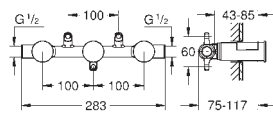

Two-handle basin mixer
concealed body, 1/2"
for 3-hole basin mixer
wall installation
without finishing trim set
DR-brass
installation device
allows for waterproofing of wall construction surrounding the concealed body
with sealing sleeve

29 402 000	Chrome	4005176760037
29 402 DC0	supersteel	4005176760051
29 402 AL0	brushed hard graphite	4005176760044