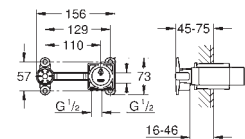

Single-lever mixer 1/2", concealed body
for 2 hole basin mixer
wall installation
without finishing trim set
GROHE SilkMove 35 mm ceramic cartridge
adjustable flow rate limiter
installation depth 45 to 75 mm
DR-brass
installation device