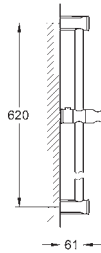

GROHE TEMPESTA

Ref. No.	Colour	EAN
27 519 000	Chrome	4005176886485

Tempesta Rustic
Shower rail, 600 mm
with wall brackets, glider and swivel holder
GROHE Long-Life Shine durable sparkling sheen
available until 31 march 2023

SHOWERS