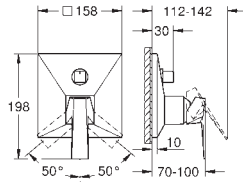

Ref. No.	Colour	EAN
24 340 000	Chrome	4005176759970
24 340 DC0	supersteel	4005176759994
24 340 AL0	brushed hard graphite	4005176759987

Allure Brilliant
Single-lever mixer with 3-way diverter
set for final installation for
GROHE Rapido SmartBox 35 600/35 604
GROHE SilkMove 46 mm ceramic cartridge
GROHE Long-Life Shine durable sparkling sheen
wall escutcheon with **GROHE FastFixation**
(covered escutcheon- and shaft sealing, covered fixing)
metal escutcheon, retroactively 6° adjustable
metal lever
3-way diverter
flow performance:
outlet A = 27 l/min,
outlet B = 27 l/min,
outlet C = 27 l/min
without roughing-in-set

35 604 000		4005176698774
GROHE Rapido SmartBox universal rough-in box for concealed installation