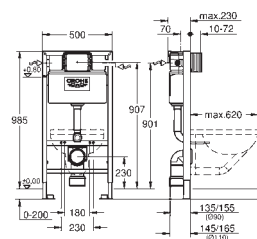

Rapid SL
2-in-1 set for WC, 1.00 m installation height
with flushing cistern 6 - 3 l
Consisting of:
Rapid SL element for WC (38 525 001)
front wall brackets (38 558 00M)