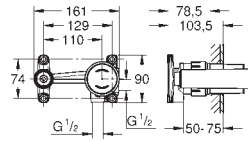

23 429 000		4005176993695

Single-lever mixer 1/2", concealed body
for 2 hole basin mixer
without finishing trim set
GROHE FeatherControl Joystick cartridge
wall installation
installation device
DR-brass
allows for waterproofing of wall construction surrounding the concealed body with sealing sleeve