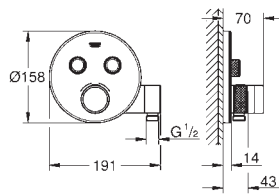

35 604 000

4005176698774

GROHE Rapido SmartBox universal rough-in box for concealed installation