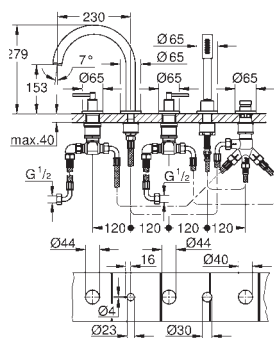

Ref. No.	Colour	EAN
	29 407 000	Chrome	4005176762772
	29 407 DC0	supersteel	4005176762802
	29 407 GL0	cool sunrise	4005176762819
	29 407 DA0	warm sunset	4005176762796
	29 407 AL0	brushed hard graphite	4005176762789