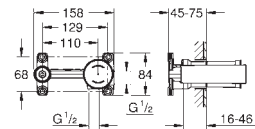

Single-lever mixer 1/2", universal concealed body
for 2 hole basin mixer
wall installation
without finishing trim set
GROHE SilkMove 35 mm ceramic cartridge
adjustable flow rate limiter
with temperature limiter
spout can be positioned on the right or left
DR-brass
installation device
allows for waterproofing of wall construction surrounding the concealed body
with sealing sleeve

33 848 001	Chrome	4005176409172
33 848 DC1	supersteel	4005176412776