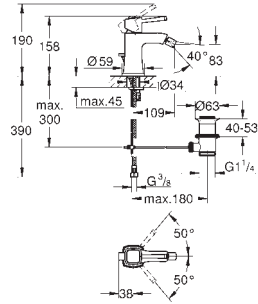

Grandera
Bidet mixer 1/2"
M-Size
monobloc installation
28 mm ceramic cartridge
with **GROHE SilkMove**
temperature limiter
GROHE Long-Life Shine durable sparkling sheen
GROHE FastFixation installation system
ball-joint mousseur
pop-up waste set 1 1/4"
flexible connection hoses

24 373 000   **Chrome**   4005176758232
24 373 IGO   **chrome/gold**   4005176758256