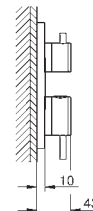

35 604 000	4005176698774
GROHE Rapido SmartBox universal rough-in box for concealed installation