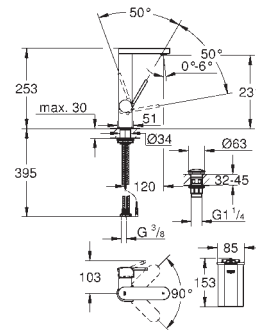

GROHE Plus
Single-lever basin mixer 1/2" with LED display
L-Size
colour LED water temperature display
infra-red diverter: mousseur / Eco spray
automatic return to mousseur
monobloc installation
metal lever
28 mm ceramic cartridge
with **GROHE SilkMove**
with temperature limiter
GROHE Long-Life Shine durable sparkling sheen
SpeedClean mousseur
GROHE AquaGuide adjustable mousseur
rapid installation system
swivel spout with easy docking
swivel area 90°
smooth body with push-open pop-up waste set 1 1/4"
flexible connection hoses
1.5 V alkaline mono battery, 4 x mono cell
external battery

32 612 003 Chrome 4005176529696
32 612 DC3 supersteel 4005176574054
32 612 AL3 brushed hard graphite 4005176585609