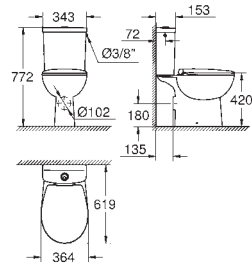

GROHE BAU CERAMIC

Ref. No. Colour EAN

39 347 000 alpine white 4005176449680

Bau Ceramic
Bundle close coupled WC
Consisting of:
Bau Ceramic floor standing toilet with horizontal outlet (39 428 000)
wash down
boxed rim
horizontal outlet, concealed
flush volume 6/3 l
including fixation set
sanitary ware
Bau Ceramic exposed flushing cistern (39 437 000)
connection from the left/right hand side
including flushing set & button
sanitary ware
Bau Ceramic WC seat (39 493 000)
with lid
soft close
quick release function
detachable
material: Duroplast
including fixation set

39 346 000 alpine white 4005176449673