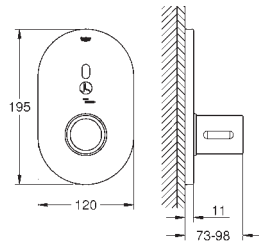

Eurosmart Cosmopolitan E Special
Infra-red electronic for concealed thermostatic shower
with infrared sensor for bi-directional communication
for monitoring, configuration and servicing
for concealed installation box 36 458 000 and 36 459 000
ergonomic metal handle
GROHE Long-Life Shine durable sparkling sheen
GROHE SafetyPlus fixed temperature stop
temperature scale handle with pre-adjustable
safety stop between 35°C and 41°C (calibration required)
metal temperature safety stop
full unmixed hot or cold water in extreme handle position for legionella sampling
7 pre-set programs
auto flush
thermal disinfection
cleaning mode
additional functions and precise settings
by remote control 36 407
CE approved
noise classification 1 in accordance
with DIN4109

36 458 000 4005176494772