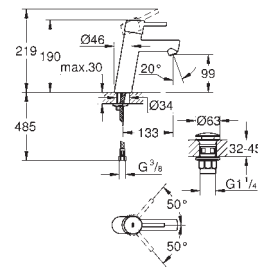

23 932 001	Chrome	4005176584022

Concetto
Basin mixer 1/2"
M-Size
monobloc installation
metal lever
28 mm ceramic cartridge
with **GROHE SilkMove**
temperature limiter
GROHE Long-Life Shine durable sparkling sheen
GROHE Water Saving SpeedClean mousseur 5.7 l/min
GROHE FastFixation installation system
smooth body with push-open pop-up waste set 1 1/4"
flexible connection hoses
min. recommended pressure 1.0 bar