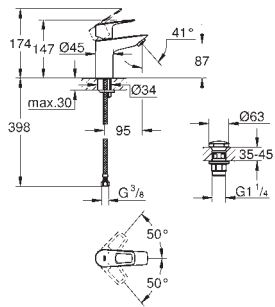

BauLoop
Basin mixer 1/2"
S-Size
monobloc installation
metal lever
GROHE Long-Life 28 mm ceramic cartridge
with temperature limiter
GROHE Long-Life Shine durable sparkling sheen
Lead and Nickel Free Inner Water Ways
GROHE LowFlow mousseur 3.5 l/min
rapid installation system
smooth body with plastic push open waste set 1 1/4"
flexible connection hoses
professional edition

23 762 001 Chrome 4005176555763