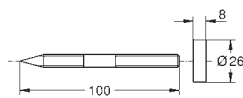

26 385 000   Chrome   4005176375057

**Rainshower SmartControl
Spacer**

for Rainshower SmartControl systems
26 250, 26 361, 26 379
stackable