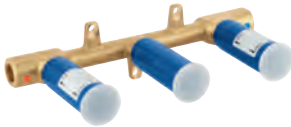

20 629 000	Chrome	4005176760242
20 629 DC0	supersteel	4005176759628
20 629 AL0	brushed hard graphite	4005176759611

ditto, projection 210 mm

29 025 002		4005176519895
------------	--	---------------

Two-handle basin mixer
concealed body, 1/2"
 for 3-hole basin mixer
 wall installation
without finishing trim set
 DR-brass
 installation device
 allows for waterproofing of wall construction surrounding the concealed body
 with sealing sleeve