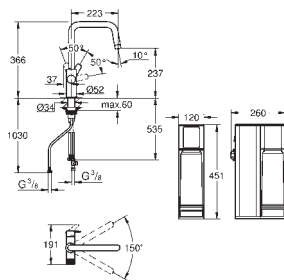

GROHE Blue Pure Eurosmart Starter kit with reverse osmosis filter
Consisting of:
GROHE Blue single-lever sink mixer with filter function
monobloc installation
U spout
separate handle for filtered water
28 mm ceramic cartridge
with **GROHE SilkMove**
swivel tubular spout
swivel area 150°
separate inner water ways for filtered
and non-filtered water
flexible connection hoses
GROHE Blue reverse osmosis system
reverse osmosis filter membrane for pure and safe water
significant removal of chemicals, hormones and microorganisms
flow rate 1.5 l/min
salt rejection more than 97%
efficiency rate min. 50%
feed water pressure 1.00 - 4.00 bar
standard IEC connector with EU plug, power supply 230V / 50 Hz
no water storage tank required
membrane lifetime one year
connection set

30 587 000	Chrome	4005176745263