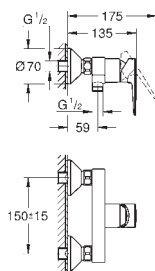

23 635 001	Chrome	4005176556524

BauEdge
Single-lever shower mixer 1/2"
wall mounted
metal lever
GROHE Long-Life 35 mm ceramic cartridge
with temperature limiter
GROHE Long-Life Shine durable sparkling sheen
adjustable flow rate limiter
shower bottom outlet 1/2" with
integrated non return-valve
protected against backflow
S-unions
metal wall escutcheon
professional edition