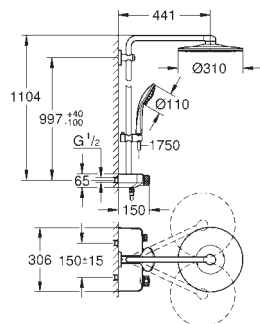

22 120 KF0	phantom black	4005176782527

Euphoria SmartControl System 310 Duo

Shower system with thermostat for wall mounting

Consisting of:

horizontal 450 mm shower arm

upper bracket adjustable for minimal adaption to existing drilling holes

exposed SmartControl thermostat

allows change between:

head shower Rainshower SmartActive 310

2 spray patterns:

GROHE PureRain, ActiveRain

hand shower Euphoria 110 Massage, spray plate phantom black

3 spray patterns:

Rain, SmartRain, Massage

adjustable height via gliding element

Silverflex shower hose 1750 mm (28 388 000)

GROHE DreamSpray perfect spray pattern

GROHE Long-Life Shine finish

GROHE CoolTouch prevents scalding on hot surfaces

GROHE TurboStat compact cartridge

with wax thermoelement

GROHE ProGrip with knurl structure

GROHE Water Saving - Less water, perfect flow

- GROHE SafeStop at 38°C

GROHE SafeStop Plus optional temperature limiter at 43°C included

GROHE SmartControl push for ON-OFF, turn for volume adjustment from

GROHE Water Saving to full flow

integrated **GROHE EasyReach** shower tray

SpeedClean anti-limescale system

Inner WaterGuide for a longer life

TwistStop preventing the hose from twisting

suitable for instantaneous heaters from 18 kW/h

minimum flow rate 7 l/min.