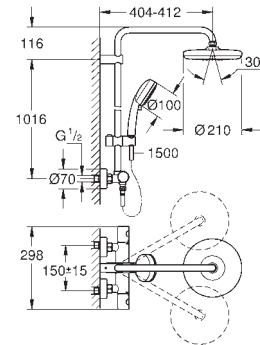

26 302 001	Chrome	4005176408137

Tempesta Cosmopolitan System 210 Shower system with thermostat for wall mounting

Consisting of:
horizontal swivable 390 mm projection shower arm
exposed thermostatic shower
with Aquadimmer function
allows change between:
head shower Tempesta 210 (26 408)
Rain spray pattern
with ball joint
rotation angle $\pm 15^\circ$
hand shower Tempesta Cosmopolitan 100 (27 571 001)
2 spray patterns:
Rain, Jet
adjustable height via gliding element
Relexaflex shower hose 1500 mm (28 161)
GROHE TurboStat compact cartridge
with wax thermoelement
GROHE SafeStop safety button at 38°C
(calibration required)
GROHE SafeStop Plus optional temperature limiter at 43°C included
GROHE DreamSpray perfect spray pattern
GROHE Long-Life Shine durable sparkling sheen
SpeedClean anti-limescale system
Inner WaterGuide for a longer life
suitable for instantaneous heaters from 18 kW/h
minimum flow rate 7 l/min.
optional upgrade: **GROHE EasyReach** tray (26 362)