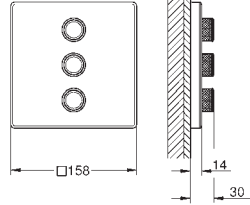

GROHE GROHTHERM SMARTCONTROL

Ref. No.	Colour	EAN
29 158 LS0	moon white	4005176413612

Grohtherm SmartControl Triple volume control trim
set for final installation for GROHE Rapido SmartBox 35 600/35 604/35 601 metal wall escutcheon with **GROHE FastFixation** (covered escutcheon and shaft sealing, covered fixing), retroactively 6° adjustable
10 mm thin profile escutcheon
GROHE Long-Life Shine finish
GROHE SmartControl push for ON-OFF, turn for volume adjustment from GROHE Water Saving to full flow
exchangeable symbols
GROHE ProGrip with knurl structure
multiple outlets can be run simultaneously
cover plate in moon white acrylic glass
without roughing-in-set
flow performance:
outlet D = 28 l/min
outlet E = 28 l/min
outlet A = 28 l/min
outlet D+E+A = 65 l/min
optional flow reducer for CALGreen compliance included

35 604 000		4005176698774
GROHE Rapido SmartBox universal rough-in box for concealed installation