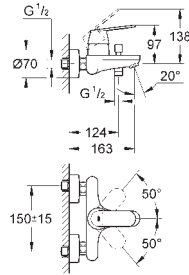

GROHE EUROSMART COSMOPOLITAN

Ref. No.   Colour   EAN

32 833 000   Chrome   4005176874727

Eurosmart Cosmopolitan
Single-lever bath/shower mixer 1/2"
wall mounted
metal lever
46 mm ceramic cartridge with
Eco-Override-Stop, with **GROHE SilkMove**
GROHE Long-Life Shine durable sparkling sheen
adjustable flow rate limiter
adjustable minimum flow rate 2.5 l/min
automatic diverter: bath/shower
mousseur
integrated non-return valve
in the shower outlet 1/2"
S-unions
protected against backflow
optional temperature limiter ref. no. 08 791

32 832 000   Chrome   4005176874710