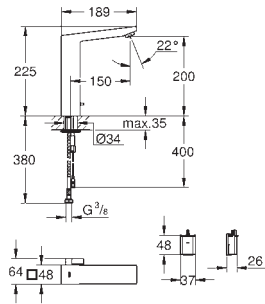

Eurocube E
Infra-red electronic basin mixer 1/2" with mixing device and adjustable temperature limiter
with infrared sensor for bi-directional communication for monitoring, configuration and servicing
6V lithium battery, type CR-P2
battery lifetime approx. 7 years (150 actuations a day)
GROHE Long-Life Shine durable sparkling sheen
laminar spray regulator 5.7 l/min
flexible connection hoses
non-return valve
dirt strainers
with integrated solenoid valve
external battery
rapid installation system
multistage battery status display
7 pre-set programs
auto flush
thermal disinfection
cleaning mode
additional functions and precise settings
by remote control 36 407
CE approved
noise classification 1 in accordance with DIN4109
type of protection faucet IP 59K

36 442 000	Chrome	4005176415647