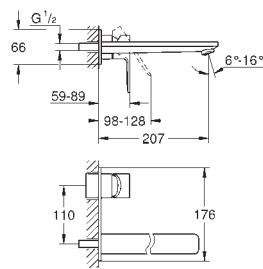

Lineare
2-hole basin mixer
L-Size
wall mounted
set for final installation for
23 571 000
without concealed body
metal escutcheon
metal lever
GROHE Long-Life Shine durable sparkling sheen
GROHE Water Saving mousseur 5.7 l/min
GROHE AquaGuide adjustable mousseur
centre distance 110 mm
projection 207 mm

23 571 000		4005176334276