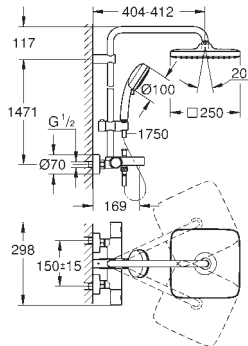

Tempesta Cosmopolitan System 250 Cube
Shower system with bath thermostat for wall mounting
Consisting of:
horizontal swivable 390 mm projection shower arm
exposed thermostatic shower
with Aquadimmer function
allows change between:
head shower Tempesta 250 Cube (26 685)
spray pattern:
Rain
head shower with white rear cover
with ball joint
rotation angle $\pm 10^\circ$
GROHE Water Saving 9.5 l/min flow limiter
bath inlet
separate diverter for hand shower
hand shower Tempesta Cosmopolitan 100 (27 571 001)
2 spray patterns:
Rain, Jet
GROHE Water Saving 5.7 l/min. flow limiter
adjustable height via gliding element
Rotaflex shower hose 1750 mm 1/2" x 1/2" (28 410)
GROHE Water Saving - Less water, perfect flow
GROHE TurboStat compact cartridge
with wax thermoelement
GROHE SafeStop safety button at 38°C
(calibration required)
GROHE SafeStop Plus optional temperature limiter at 43°C included
GROHE DreamSpray perfect spray pattern
GROHE Long-Life Shine durable sparkling sheen
SpeedClean anti-limescale system
Inner WaterGuide for a longer life
TwistStop preventing the hose from twisting
suitable for instantaneous heaters from 18 kW/h
minimum flow rate 7 l/min.
professional edition