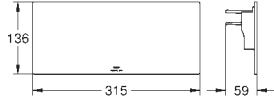

GROHE SPA

GROHE
ALLURE

SPA BATH
TAPS

Ref. No.	Colour	EAN
18 968 001	Chrome	4005176514586
18 968 GN1	brushed cool sunrise	4005176514401
18 968 DL1	brushed warm sunset	4005176514463
18 968 A01	hard graphite	4005176514562

Allure
Shower and bath tray
for installation with 32 846 001 and 32 826 001
easy to click on and remove
material: acrylic glass
width 315 mm
depth 136 mm