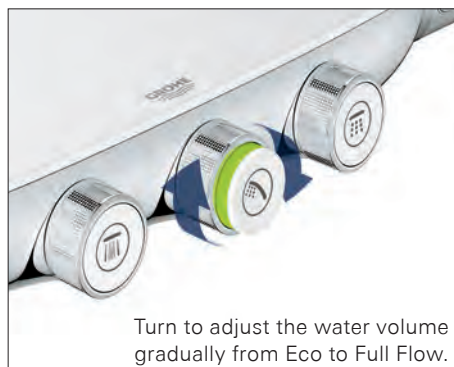

Push the button to start the shower.

Push again to stop or pause the shower. The volume is now preset when you restart.

Turn to adjust the water volume gradually from Eco to Full Flow.