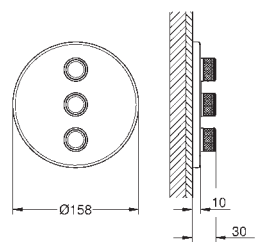

29 122 000	Chrome	4005176412288
29 122 DC0	supersteel	4005176455117
29 122 BE0	polished nickel	4005176493232
29 122 EN0	brushed nickel	4005176413728
29 122 GL0	cool sunrise	4005176515194
29 122 GN0	brushed cool sunrise	4005176515200
29 122 DA0	warm sunset	4005176515217
29 122 DL0	brushed warm sunset	4005176515224
29 122 A00	hard graphite	4005176515231
29 122 AL0	brushed hard graphite	4005176455124

Grotherm SmartControl
Triple volume control trim
set for final installation for
GROHE Rapido SmartBox 35 600/35 604/35 601
metal wall escutcheon with **GROHE FastFixation** (covered escutcheon
and shaft sealing, covered fixing), retroactively 6° adjustable
10 mm thin profile escutcheon
GROHE Long-Life Shine durable sparkling sheen
GROHE SmartControl push for ON-OFF, turn for volume adjustment from
GROHE Water Saving to full flow
exchangeable symbols
GROHE ProGrip with knurl structure
multiple outlets can be run simultaneously
without roughing-in-set
flow performance:
outlet D = 28 l/min
outlet E = 28 l/min
outlet A = 28 l/min
outlet D+E+A = 65 l/min

35 604 000		4005176698774
GROHE Rapido SmartBox universal rough-in box for concealed installation