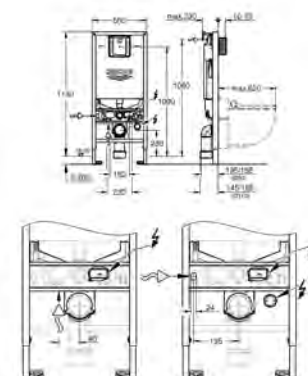

Rapid SLX

3-in-1 set for WC, 1.13 m installation height

flushing cistern GDX, 6 l
Consisting of:
Rapid SLX element for WC (39 596 000) with integrated power socket
front wall brackets (38 558 00M)
WC set for noise protection (37 131 000)
including flow manager