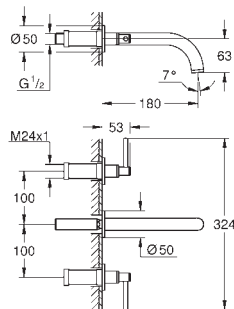

Ref. No.	Colour	EAN
20 662 000	Chrome	4005176763168
20 662 DC0	supersteel	4005176763205
20 662 GL0	cool sunrise	4005176763212
20 662 DA0	warm sunset	4005176763199
20 662 AL0	brushed hard graphite	4005176763182

Aerio
Three-hole basin mixer 1/2"
S-Size
wall mounted
set for final installation for 29 025 002
without concealed body
valves hot/cold
with headparts 1/2" - 90°
GROHE Long-Life Shine durable sparkling sheen
GROHE EcoJoy 5.7 l/min laminar mousseur
centre distance 200 mm
projection 180 mm
with lever handles
Two different sets of caps included. One set with „H“ and „C“ marking, one set without marking.