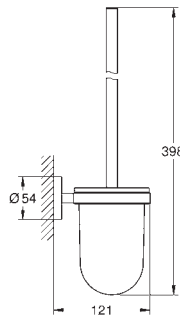

40 374 001	★ Chrome	4005176326400
40 374 DC1	★ supersteel	4005176412486
40 374 BE1	polished nickel	4005176430190
40 374 EN1	brushed nickel	4005176430282
40 374 GL1	★ cool sunrise	4005176429446
40 374 GN1	★ brushed cool sunrise	4005176429897
40 374 DA1	★ warm sunset	4005176429293
40 374 DL1	★ brushed warm sunset	4005176430046
40 374 A01	hard graphite	4005176429590
40 374 AL1	★ brushed hard graphite	4005176429743

Essentials

Toilet brush set

material: glass / metal
wall mounted
concealed fastening

GROHE Long-Life Shine durable sparkling sheen

suitable for screwing (including screws and dowels) or gluing (glue 40 915 000 sold separately)

40 791 001	white	4005176323409
40 791 KS1	velvet black	4005176336379

Spare Brush Head