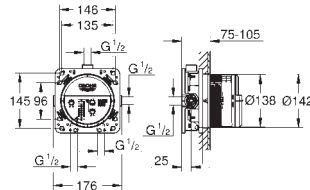

GROHE RAPIDO SMARTBOX

Ref. No.

Colour

EAN

35 604 000

4005176698774

**GROHE Rapido SmartBox
Universal rough-in box, 1/2"**

3 outlets 1/2"
2 inlets below, 1/2"
installation depth 75-105 mm
connection unit in DR brass
pre-mounted flushing plug
stable build-in box and protective cover
fixing options for solid walls and dry cladding
gasket
without set for final installation
professional edition

14 055 000

4005176413520

Backflow protection combination (DIN-EN1717)

retrofit set for protection against backflow in combination with integrated inlet-, pop-up and waste systems
replaces separate pipe interrupter for residential use
fits trim sets for 2 outlets made for combination with GROHE Rapido SmartBox:
Grotherm SmartControl, SmartControl Mixer, Grotherm 2-handle thermostats, single-lever mixers

14 053 00M

4005176413513