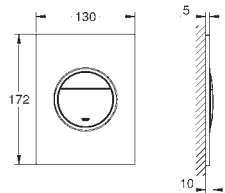

Nova Cosmopolitan S
Flush plate
for dual flush or start & stop actuation
for pneumatic drop valve AV1
compatible with Rapid SL/GD2 1.13 m
for vertical installation
130 x 172 mm
made of ABS
GROHE Long-Life Shine durable sparkling sheen
GROHE Water Saving - Less water, perfect flow
flush plate with magnetic holder and fixing brackets included
compatible with Rapid SLX
for use with Rapid SL and Uniset with GD 2 cistern please order shaft 40 911 000
(sold separately)