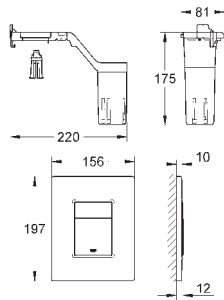

GROHE FRESH

Ref. No. Colour EAN

38 805 000 **Chrome** **4005176865596**

**Skate Cosmopolitan Set Fresh
Flush plate**

for dual flush or start & stop actuation
with **GROHE Fresh**
fixing frame with opening function
for chlorine-free tablets only
for pneumatic drop valve AV1
for vertical and horizontal installation
GROHE Long-Life Shine durable sparkling sheen
GROHE Water Saving - Less water, perfect flow
for combination with Rapid SL 1.13 m with GD 2 cistern
for use with Rapid SLX please order shaft 66 791 000 (sold separately)