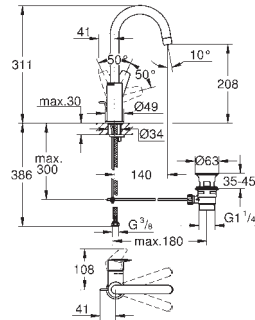

BauEdge
Single-lever basin mixer 1/2"
L-Size
monobloc installation
metal lever
GROHE Long-Life 28 mm ceramic cartridge
with temperature limiter
GROHE Long-Life Shine durable sparkling sheen
GROHE Water Saving mousseur 5.7 l/min
rapid installation system
swivel tubular spout
plastic pop-up waste set 1 1/4"
flexible connection hoses
professional edition

23 911 001 Chrome 4005176555237