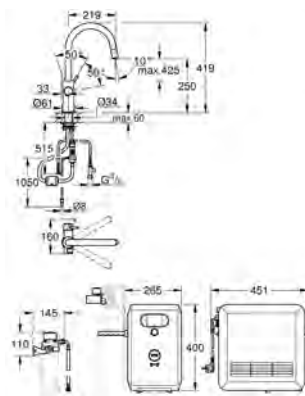

between transmitter and receiver

filter head with flexible water hardness adjustment

GROHE Blue filter, CO₂ bottle and cleaning cartridge are not included in the

delivery and have to be ordered separately

suitable filters:

- filter S-size, capacity 600 l at 20° dKH (40 404 001)

- filter M-size, capacity 1500 l at 20° dKH (40 430 001)

- filter L-size, capacity 2500 l at 20° dKH (40 412 001)

- activated carbon filter, capacity 3000 l (40 547 001)

- Magnesium + Zinc filter, capacity 400 l at 17° dGH (40 691 002)

System requirements Apple

iPhone with iOS 12.0 or higher

System requirements Android

smart phone with Android 6.0 or higher

Mobile devices and GROHE Watersystems App*** are not included in delivery

and have to be ordered separately via an authorised Apple store/store/iTunes or

Google Play store.

* The Bluetooth word mark and logos are registered trademarks owned by

Bluetooth SIG, Inc. and any use of such marks by Grohe AG is under license.

Other trademarks and trade names are those of their respective owners.

** Apple, the Apple logo, iPod, iPod Touch, iPhone and iTunes are trademarks of

Apple Inc., registered in the U.S. and other countries. Apple is not responsible for

the function of this device or its compliance with safety and regulatory standards.

*** Available for free via iTunes app or Google Play store.

to be equipped with a non-return valve EA approved by Belgaqua

KITCHEN
FITTINGS