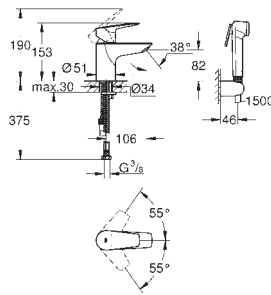

BauEdge
Basin mixer 1/2"
S-Size
monobloc installation
GROHE Long-Life 35 mm ceramic cartridge
with temperature limiter
GROHE Long-Life Shine durable sparkling sheen
GROHE Water Saving mousseur 5.7 l/min
rapid installation system
smooth body
flexible connection hoses
with shower set consisting of
hand shower with integrated diverter
wall shower holder
shower hose
shower hose 1500 mm
professional edition

23 760 001 Chrome 4005176556418