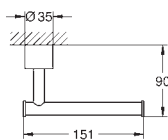

GROHE SPA

Ref. No.	Colour	EAN
40 891 000	Chrome	4005176754807
40 891 DC0	supersteel	4005176754838
40 891 EN0	brushed nickel	4005176755088
40 891 GL0	cool sunrise	4005176755095
40 891 DA0	warm sunset	4005176754821
40 891 AL0	brushed hard graphite	4005176754814

Atrio
Toilet roll holder
material: metal
concealed fastening
without cover
GROHE Long-Life Shine durable sparkling sheen