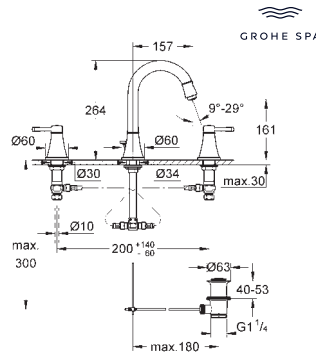

GROHE SPA

GROHE GRANDERA

SPA BATH
TAPS

Ref. No.	Colour	EAN

20 619 000	Chrome	4005176757921
20 619 IGO	chrome/gold	4005176757952
20 619 DA0	warm sunset	4005176757945

Grandera
Three-hole basin mixer 1/2"
M-Size
valves hot/cold
with headparts 1/2" - 90°
GROHE Long-Life Shine durable sparkling sheen
GROHE Water Saving - Less water, perfect flow
GROHE AquaGuide adjustable mousseur 5.7 l/min
pop-up waste set 1 1/4"
pressure-proof, flexible connection hoses
between spout and side valves