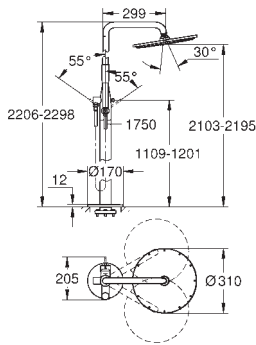

Ref. No.	Colour	EAN
23 741 001	Chrome	4005176371509
23 741 DC1	supersteel	4005176371516

Essence
Single-lever free-standing shower system
floor-mounted
set for final installation for
45 984 001
29 038 001
29 086 000
without roughing-in-set
GROHE SilkMove 35 mm ceramic cartridge
with temperature limiter
GROHE Long-Life Shine durable sparkling sheen
automatic diverter
head shower/hand shower
360° horizontal swivable shower arm
integrated non-return valve
in the shower outlet 1/2"
with shower holder
Rainshower Cosmopolitan 310 head shower 9.5 l/min (27 477 000)
with ball joint
rotation angle ± 15°
GROHE DreamSpray perfect spray pattern
SpeedClean anti-limescale system
for chrome: hand shower 27400000
Silverflex shower hose 1750 mm (28 388 000)
protected against backflow

25 248 001	★ Chrome	4005176698255
25 248 DC1	★ supersteel	4005176711374
25 248 GL1	★ cool sunrise	4005176711404
25 248 GN1	★ brushed cool sunrise	4005176711411
25 248 DA1	★ warm sunset	4005176711367
25 248 DL1	★ brushed warm sunset	4005176711381
25 248 A01	★ hard graphite	4005176711336
25 248 AL1	★ brushed hard graphite	4005176711343