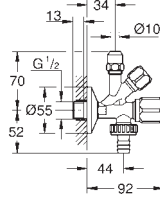

GROHE WAS VALVES

Ref. No.	Colour	EAN
22 035 000	Chrome	4005176305511

Original WAS combination service valve 1/2"
pre-roughened connection thread for easy sealing
wall connection 1/2"
outlet thread 3/8"
with length compensation
with compression nut Ø 10 mm
outlet 3/4"
with hose connection
grease chamber headpart
non-return valve type EB
long connecting shaft
ergonomic handle
marking: neutral
metal push-on escutcheon Ø 55 mm
for combination with pipe ventilating valve type HB 41 239 000

22 033 000	Chrome	4005176305498