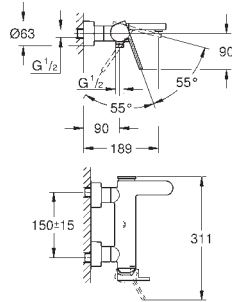

GROHE Plus
Single-lever bath/shower mixer 1/2"
wall mounted
metal lever
GROHE SilkMove 35 mm ceramic cartridge
with temperature limiter
GROHE Long-Life Shine durable sparkling sheen
automatic diverter: bath/shower
laminar mousseur
shower outlet 1/2"
integrated non-return valve
covered S-unions
protected against backflow
min. recommended pressure 1.0 bar

34 718 000 Chrome 4005176457647