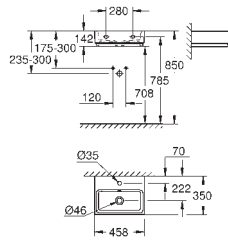

GROHE CUBE CERAMIC

Ref. No. Colour EAN

39 483 00H alpine white **4005176442674**
Cube Ceramic
Hand rinse basin 45
wall hung
1 hole punched
with overflow
455 x 350 mm
sanitary ware
With **GROHE PureGuard** anti-scale coating and anti-bacterial glazing