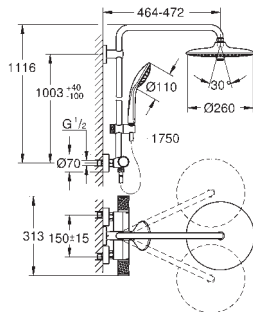

Euphoria System 260
Shower system with thermostatic mixer for wall mounting
Consisting of:
horizontal swivable 450 mm projection shower arm
exposed thermostatic shower
with Aquadimmer function
allows change between:
head shower Euphoria 260 (26 455)
Rain, SmartRain, Jet
with ball joint
rotation angle $\pm 15^\circ$
hand shower Euphoria 110 Massage
(27 221 000)
3 spray patterns:
Rain, Massage, SmartRain
adjustable height via gliding element
Silverflex shower hose 1750 mm (28 388 000)
GROHE TurboStat compact cartridge
with wax thermoelement
GROHE SafeStop safety button at 38°C
(calibration required)
GROHE SafeStop Plus optional temperature limiter at 43°C included
GROHE CoolTouch prevents scalding on hot surfaces
GROHE ProGrip with knurl structure
GROHE DreamSpray perfect spray pattern
GROHE Long-Life Shine durable sparkling sheen
GROHE SprayDimmer (Stepless
flow rate reduction)
GROHE FastFixation upper bracket adjustable
Inner WaterGuide for a longer life
SpeedClean anti-limescale system
TwistStop preventing the hose from twisting
suitable for instantaneous heaters from 18 kW/h
minimum flow rate 7 l/min.
optional upgrade: **GROHE EasyReach** tray (26 362)
professional edition