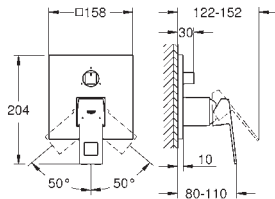

24 094 000	Chrome	4005176480638
24 094 DC0	supersteel	4005176574047
24 094 AL0	brushed hard graphite	4005176585593

Eurocube
Single-lever mixer with 3-way diverter
set for final installation for
GROHE Rapido SmartBox 35 600/35 604
GROHE SilkMove 46 mm ceramic cartridge
wall escutcheon with **GROHE FastFixation**
(covered escutcheon- and shaft sealing, covered fixing)
metal escutcheon, retroactively 6° adjustable
metal lever
3-way diverter
flow performance:
outlet A = 27 l/min,
outlet B = 27 l/min,
outlet C = 27 l/min
without roughing-in-set

35 604 000 **4005176698774**
GROHE Rapido SmartBox universal rough-in box for concealed installation