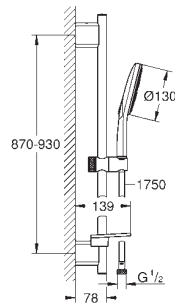

GROHE RAINSHOWER SMARTACTIVE

Ref. No. Colour EAN

26 578 000 Chrome 4005176485985

**Rainshower SmartActive 130
Shower rail set 3 sprays**

Consisting of:
hand shower Rainshower SmartActive 130 (26 544)
shower rail 900 mm
with wall holders made of metal
Silverflex shower hose 1750 mm (28 388 000)
GROHE EasyReach tray
GROHE DreamSpray perfect spray pattern
GROHE Long-Life Shine durable sparkling sheen
GROHE FastFixation Plus adjustable distance
between brackets, to adapt to existing holes
GROHE TileFix adjustable depth on upper and lower bracket
SpeedClean anti-limescale system
Inner WaterGuide for a longer life
TwistStop preventing the hose from twisting
suitable for instantaneous heater