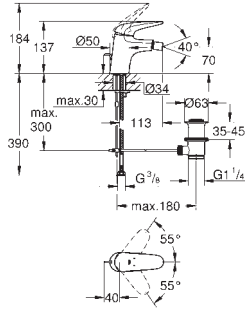

GROHE EUROSTYLE

Ref. No.	Colour	EAN
23 720 003	Chrome	4005176365157
23 720 LS3	moon white	4005176365164

Eurostyle
Bidet mixer 1/2"
S-Size
monobloc installation
solid metal lever
GROHE SilkMove 35 mm ceramic cartridge
adjustable flow rate limiter
with temperature limiter
GROHE Long-Life Shine durable sparkling sheen
GROHE Water Saving mousseur 5.7 l/min
GROHE FastFixation installation system
with ball joint
pop-up waste set 1 1/4"
flexible connection hoses