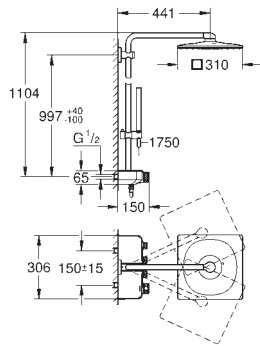

GROHE EUPHORIA SMARTCONTROL SYSTEM

Ref. No.	Colour	EAN
26 508 000	Chrome	4005176457593
26 508 LS0	moon white	4005176457616
26 508 DC0	supersteel	4005176526367
26 508 GN0	brushed cool sunrise	4005176557569
26 508 DL0	brushed warm sunset	4005176557538
26 508 A00	hard graphite	4005176557491
26 508 AL0	brushed hard graphite	4005176557507

Euphoria SmartControl System 310 Cube Duo Shower system with thermostat for wall mounting

Consisting of:
horizontal 450 mm shower arm
upper bracket adjustable for minimal adaption to existing drilling holes
exposed SmartControl thermostat
allows change between:
head shower Rainshower SmartActive 310 Cube
2 spray patterns:
GROHE PureRain, ActiveRain
hand shower Euphoria Cube (27 699 000) 9.5 l/min.
adjustable height via gliding element
Silverflex shower hose 1750 mm (28 388 000)
GROHE DreamSpray perfect spray pattern
GROHE CoolTouch prevents scalding on hot surfaces
GROHE TurboStat compact cartridge
with wax thermoelement
GROHE ProGrip with knurl structure
GROHE Water Saving - Less water, perfect flow
GROHE Long-Life Shine durable sparkling sheen
- GROHE SafeStop at 38°C
GROHE SafeStop Plus optional temperature limiter at 43°C included
GROHE SmartControl push for ON-OFF, turn for volume adjustment from
GROHE Water Saving to full flow
integrated **GROHE EasyReach** shower tray
SpeedClean anti-limescale system
Inner WaterGuide for a longer life
TwistStop preventing the hose from twisting
suitable for instantaneous heaters from 18 kW/h
minimum flow rate 7 l/min.