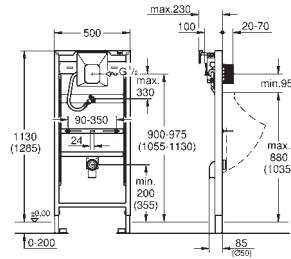

Rapid SL
Element for urinal with infra-red electronic
with GROHE Rapido U
1.13 and 1.30 m installation height
for manual actuation or Tectron
infra-red electronic 6 V or 230 V
for on-the-wall installations or studded walls
powder coated steel frame, self-supporting
for dry-cladding, completely pre-assembled
height adjustable fitting connections
quick adjustment, lockable
fixing material
TÜV approved
HT-outlet bend Ø 50 mm
inlet connection and inlet connecting set
fixing bolts M8, with fixing device
for the ceramic
water group with stop valve
flow pressure min 0.5 bar
operating pressure max 10 bar
flush aid
functional unit checked ex factory
water supply connections 1/2" outer thread
connecting box for mains supply 230 V
installation box with gasket
inspection shaft incl. protection during
construction phase
including wall brackets 38 558 00M for on-the-wall installation

39 376 000 4005176342998