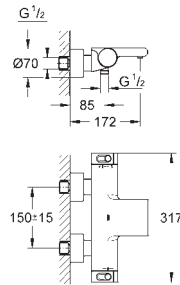

34 174 001   Chrome   4005176926426

Grotherm 2000
Thermostatic bath/shower mixer 1/2"
wall mounted
100% GROHE CoolTouch consisting of safety housing + S-unions with CoolTouch escutcheons
GROHE Long-Life Shine durable sparkling sheen
GROHE Aqua Paddle ergonomically shaped handles
GROHE SafeStop safety button at 38°C
(calibration required)
GROHE SafeStop Plus optional temperature limiter at 43°C included
GROHE TurboStat compact cartridge with wax thermoelement
integrated mixed water shut off
GROHE AquaDimmer Eco with multiple function:
- integrated (economy button with economy stop for shower)
- flow control
- diverter: bath/shower
shower bottom outlet 1/2"
GROHE XL Waterfall
flow straightener
built-in non return valves
dirt strainers
protected against backflow
covered S-unions, CoolTouch escutcheons with wall sealing
optional upgrade: GROHE EasyReach shower tray (18 608 001)
GROHE Water Saving - Less water, perfect flow