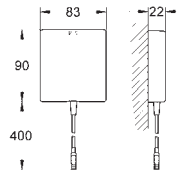

36 341 000 4005176911392
ditto, length 10 m

COMMERCIAL
FITTINGS

GROHE EUROCUBE E

Ref. No.

Colour

EAN

36 338 000

4005176896743