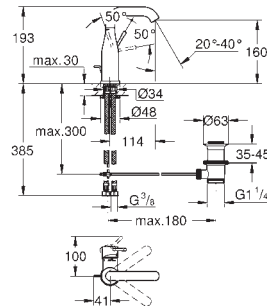

24 173 001 ★ Chrome 4005176698323
24 173 DC1 ★ supersteel 4005176711282
24 173 GL1 ★ cool sunrise 4005176711312
24 173 GN1 ★ brushed cool sunrise 4005176711329
24 173 DA1 ★ warm sunset 4005176711275
24 173 DL1 ★ brushed warm sunset 4005176711299
24 173 A01 hard graphite 4005176712005
24 173 AL1 ★ brushed hard graphite 4005176712012

Essence
Basin mixer 1/2"
M-Size
monobloc installation
metal lever
28 mm ceramic cartridge
with **GROHE SilkMove**
with temperature limiter
GROHE Long-Life Shine durable sparkling sheen
GROHE Water Saving mousseur 5.7 l/min
GROHE AquaGuide adjustable mousseur
GROHE FastFixation Plus installation system
swivel spout with mousseur
and stop limiter
pop-up waste set 1 1/4"
flexible connection hoses
professional edition
replaces Essence basin mixer 23 462 xx1