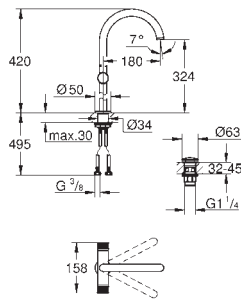

21 142 000	Chrome	4005176510052
21 142 DC0	supersteel	4005176509957
21 142 GL0	cool sunrise	4005176509896
21 142 DA0	warm sunset	4005176509971
21 142 AL0	brushed hard graphite	4005176510014

Aerio Private Collection
Basin mixer, 1/2"
XL-Size
for free-standing basins
ceramic headparts 1/2", 90°
GROHE Long-Life Shine durable sparkling sheen
GROHE EcoJoy 5.7 l/min laminar mousseur
rapid installation system
swivel tubular spout with mousseur and stop limiter
Push-open waste set 1 1/4"
flexible connection hoses
knobs with metal inlay
can be combined with 48 456 000 or 48 457 000

48 456 000		4005176520778

Aerio Private Collection
Inlays made from White Attica Caesarstone material
can be combined with Aerio Private Collection:
one-hole basin mixer L-Size 21 138
one-hole basin mixer XL-Size 21 142
Caesarstone is a quartz composite material. Structures and textures on the surface may vary and are unique.

48 457 000		4005176520785

Aerio Private Collection
Inlays made from Vanilla Noir Caesarstone material
can be combined with Aerio Private Collection:
one-hole basin mixer L-Size 21 138
one-hole basin mixer XL-Size 21 142
Caesarstone is a quartz composite material. Structures and textures on the surface may vary and are unique.