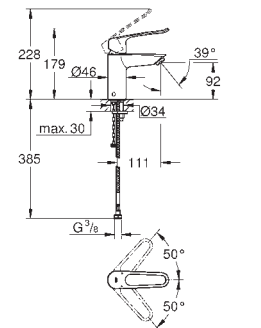

Eurosmart Basin mixer 1/2" S-Size
thermostatic scalding protection
maximum temperature adjustable
thermal disinfection without re-adjustment of temperature
tool for thermal disinfection included
monobloc installation
loop metal lever
lever length 130 mm
28 mm ceramic cartridge
with **GROHE SilkMove**
adjustable flow rate limiter
built-in non return valves
dirt strainers
Lead and Nickel Free Inner Water Ways
GROHE Water Saving 4.2 l/min laminar flow straightener
GROHE FastFixation installation system
smooth body
flexible connection hoses
max. pressure differential 5:1
professional edition

COMMERCIAL
FITTINGS