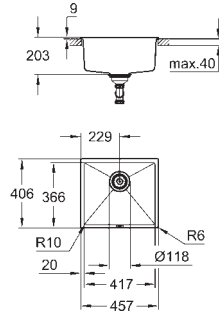

GROHE COMPOSITE SINKS

Ref. No. Colour EAN

31 653 AT0 granite gray 4005176521355
31 653 AP0 granite black 4005176521348

K700U

Composite sink

model: K700U 50-C 45.7/40.6 1.0
mounting type: top mount or undermount
material: quartz composite

GROHE Whisper

min. cabinet size: 500 mm
dimensions: 457 x 406 mm
1 bowl: 417 x 366 x 203 mm
outer radius: R6, inner bowl radius: R10

GROHE FastFixation installation system

cut-out (top mount): 442 x 391
cut-out (undermount): 417 x 366 mm
drainer: Ø 3.5"/90 mm basket strainer waste
accessories included: waste kit, basket strainer waste, mounting set
mounting with silicone (top mount)
optional push to open excenter (40 986 SD0)
amount of fasteners included (undermount): 8
heat resistant up to 180° C

31 654 AT0 granite gray 4005176521379
31 654 AP0 granite black 4005176521362

K700U

Composite sink

model: K700U 60-C 53.3/45.7 1.0
mounting type: top mount or undermount
material: quartz composite

GROHE Whisper

min. cabinet size: 600 mm
dimensions: 533 x 457 mm
1 bowl: 469 x 393 x 205 mm
outer radius: R7, inner bowl radius: R10

GROHE FastFixation installation system

cut-out (top mount): 518 x 442 mm
cut-out (undermount): 468 x 390 mm
drainer: Ø 3.5"/90 mm basket strainer waste
accessories included: waste kit, basket strainer waste, mounting set
optional push to open excenter (40 986 SD0)
amount of fasteners included (top mount): 6
amount of fasteners included (undermount): 6
heat resistant up to 180° C