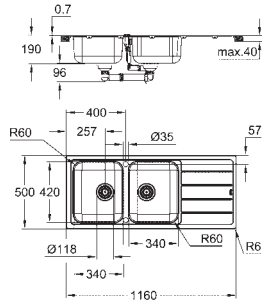

GROHE STAINLESS STEEL SINKS

Ref. No. Colour EAN

31 588 SD1 stainless steel 4005176626043

K500

Stainless Steel Sink with Drainer

model: K500 80-S 116/50 2.0 rev
mounting type: top mount
material: stainless steel AISI 304 (V2A)
material thickness: 0.7 mm

GROHE Long-Life Shine finish
finish: satin finish

GROHE Whisper

min. cabinet size: 800 mm
dimensions: 1160 x 500 mm
1 bowl: 340 x 420 x 185 mm
2 bowl: 340 x 420 x 185 mm
outer radius: R6 (topmount), inner bowl radius: R90

GROHE FastFixation

installation system
sink mountable left or right
cut-out (top mount): 1140 x 480 mm
drilling holes: 2 x 35 mm
waste: $\varnothing$ 3.5"/90 mm waste strainer with automatic waste fitting
accessories included: automatic waste fitting with rotary handle, waste kit, basket strainer waste, mounting set
optional push to open excenter (40 986 SD0)
amount of fasteners included (top mount): 18