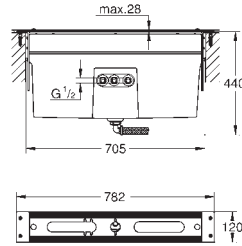

GROHE SPA

GROHE
ATRIO

SPA BATH
TAPS

Ref. No. Colour EAN

29 037 002 4005176519918

**4/5-hole bath combination (optional)
baseframe for installation
under tiled surround**

base frame
drainage box with
integrated outlet for splash water
allows for waterproofing of wall construction surrounding the concealed body
with sealing sleeve
caps to cover screw fixations always come in chrome color