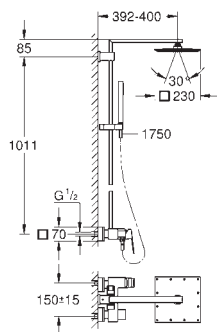

Euphoria Cube System 230
Shower system with single lever for wall mounting
Consisting of:
shower arm
projection 400 mm
exposed single-lever shower mixer
with diverter
allows change between:
Rainshower 230 metal head shower (27 479)
Rain spray pattern
with ball joint
rotation angle $\pm 15^\circ$
hand shower Euphoria Cube Stick (27 698 000)
Rain spray pattern
adjustable height via gliding element
Silverflex shower hose 1750 mm (28 388 000)
GROHE SilkMove 35 mm ceramic cartridge
GROHE DreamSpray perfect spray pattern
GROHE Long-Life Shine durable sparkling sheen
SpeedClean anti-limescale system
Inner WaterGuide for a longer life
TwistStop preventing the hose from twisting
suitable for instantaneous heaters from 18 kW/h
minimum flow rate 7 l/min.