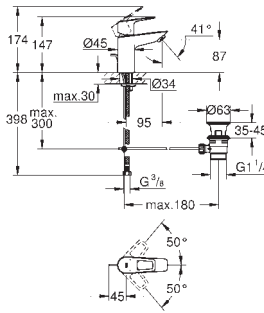

BauLoop
Basin mixer 1/2"
S-Size
monobloc installation
metal lever
GROHE Long-Life 28 mm ceramic cartridge
with temperature limiter
GROHE Long-Life Shine durable sparkling sheen
Lead and Nickel Free Inner Water Ways
GROHE LowFlow mousseur 3.5 l/min
rapid installation system
plastic pop-up waste set 1 1/4"
flexible connection hoses
professional edition

23 879 001 Chrome 4005176554049