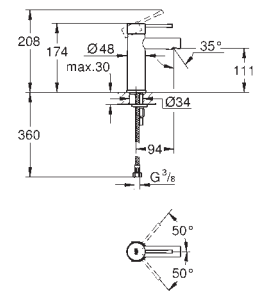

34 813 001 Chrome 4005176698392

Essence
Basin mixer 1/2"
S-Size
monobloc installation
metal lever
28 mm ceramic cartridge
with **GROHE SilkMove**
with temperature limiter
GROHE Long-Life Shine durable sparkling sheen
GROHE Water Saving mousseur 5.7 l/min
GROHE FastFixation Plus installation system
smooth body
flexible connection hoses
professional edition
replaces Essence basin mixer 34 294 001