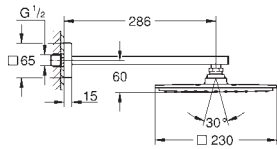

26 858 000 Chrome 4005176759079

Rainshower Aqua 230
Head shower set 286 mm, 1 spray
Consisting of:
head shower Rainshower Allure 230 (26 877 000)
material: metal
1 spray pattern:
Rain
Shower arm Rainshower 286 mm (27 709 000)
GROHE Water Saving 9.5 l/min flow limiter
GROHE DreamSpray perfect spray pattern
GROHE Long-Life Shine durable sparkling sheen
SpeedClean anti-limescale system