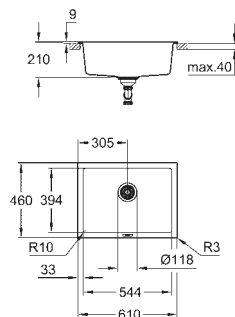

GROHE FastFixation installation system

cut-out (top mount): 594 x 442 mm
cut-out (undermount): 543 x 393 mm
drainer: Ø 3.5"/90 mm basket strainer waste
accessories included: waste kit, basket strainer waste, mounting set
optional push to open excenter (40 986 SD0)
amount of fasteners included (top mount): 6
amount of fasteners included (undermount): 6
heat resistant up to 180° C