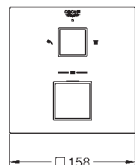

Grotherm Cube

Thermostatic shower mixer for 2 outlets with integrated shut off/diverter valve

set for final installation for
GROHE Rapido SmartBox 35 600/35 604

GROHE TurboStat compact cartridge
with wax thermoelement

GROHE Long-Life Shine durable sparkling sheen
wall escutcheon with **GROHE FastFixation**
(covered escutcheon- and shaft sealing, covered fixing)
metal escutcheon, retroactively 6° adjustable

printed head and hand shower symbol
GROHE SafeStop safety button at 38°C
(calibration required)

GROHE SafeStop Plus optional temperature limiter at 43°C or 46°C included
GROHE AquaDimmer, integrated shut off/diverter valve

flow performance:

outlet B = 27 l/min

outlet C = 30 l/min

without roughing-in-set

35 604 000

4005176698774

GROHE Rapido SmartBox universal rough-in box for concealed installation