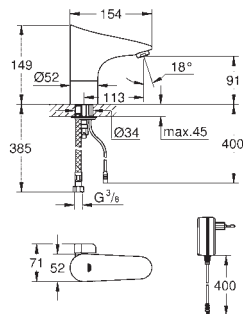

36 016 001 Chrome 4005176929366
ditto, without mixing device

COMMERCIAL
FITTINGS