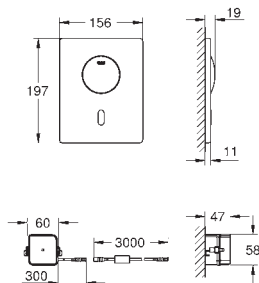

Tectron Skate
Infra-red electronic for WC flushing cistern
with additional manual actuation with infrared sensor for bi-directional communication for monitoring, configuration and servicing with transformer 100-230 V AC, 50-60 Hz, 6 V DC
for flushing cistern GD 2 / Rapid SL 1.13 m only
servo motor
concealed installation
front plate 156 x 197 mm
7 pre-set programs
auto flush
cleaning mode
pre-flush on/off
additional functions and precise settings by remote control 36 407
adjustable flush (3 - 9 l) by hand or remote
CE approved
for use with Rapid SLX please order shaft 66 791 000 (sold separately)

FLUSHING
SYSTEMS