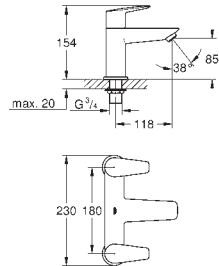

25 216 001   Chrome   4005176556654

BauEdge
Two-handled Bath filler 1/2"
deck mounted
metal lever
Ceramic valves 3/4", 90°
GROHE Long-Life Shine durable sparkling sheen
Min. recommended pressure 0.5 bar