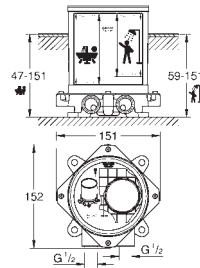

29 086 000	4005176935497

Rough-in set 1/2"
for floor-mounted tub spouts and mixers
without finishing trim set
installation plate with 360° horizontal and 3° vertical adjustment
installation depth 47-151 mm
depth compensation 104 mm
two 1/2" female connections (hot/cold supplies)
flushing plug