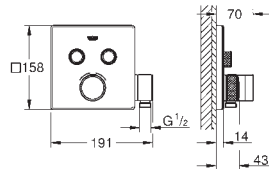

Ref. No.	Colour	EAN

29 125 000	Chrome	4005176413315

Grotherm SmartControl
Thermostat for concealed installation with 2 valves and integrated shower holder
set for final installation for
GROHE Rapido SmartBox 35 600/35 604
metal wall escutcheon with **GROHE FastFixation** (covered escutcheon and shaft sealing, covered fixing), retroactively 6° adjustable
GROHE Long-Life Shine durable sparkling sheen
GROHE SmartControl push for ON-OFF, turn for volume adjustment from GROHE Water Saving to full flow
exchangeable symbols
GROHE TurboStat compact cartridge with wax thermoelement
GROHE ProGrip with knurl structure
GROHE SafeStop safety button at 38°C (calibration required)
GROHE SafeStop Plus optional temperature limiter at 43°C or 46°C included
built-in non return valve and dirt strainers
multiple outlets can be run simultaneously
integrated shower union with shower outlet 1/2"
without roughing-in-set
flow performance:
outlet B = 24 l/min
hand shower = 12 l/min
outlet B + hand shower = 27 l/min

35 604 000		4005176698774

GROHE Rapido SmartBox universal rough-in box for concealed installation

29 126 000	Chrome	4005176413322
29 126 DC0	supersteel	4005176526343
29 126 GN0	brushed cool sunrise	4005176558368
29 126 DL0	brushed warm sunset	4005176558337
29 126 A00	hard graphite	4005176558290
29 126 AL0	brushed hard graphite	4005176558306

Grotherm SmartControl
Thermostat for concealed installation with 3 valves
set for final installation for
GROHE Rapido SmartBox 35 600/35 604
metal wall escutcheon with **GROHE FastFixation** (covered escutcheon and shaft sealing, covered fixing), retroactively 6° adjustable
GROHE Long-Life Shine durable sparkling sheen
GROHE SmartControl push for ON-OFF, turn for volume adjustment from GROHE Water Saving to full flow
exchangeable symbols
GROHE TurboStat compact cartridge with wax thermoelement
GROHE ProGrip with knurl structure
GROHE SafeStop safety button at 38°C (calibration required)
GROHE SafeStop Plus optional temperature limiter at 43°C or 46°C included
built-in non return valve and dirt strainers
multiple outlets can be run simultaneously
without roughing-in-set
flow performance:
outlet A = 23 l/min
outlet B = 27 l/min
outlet C = 23 l/min
outlet A + B = 33 l/min
outlet A + B + C = 36 l/min