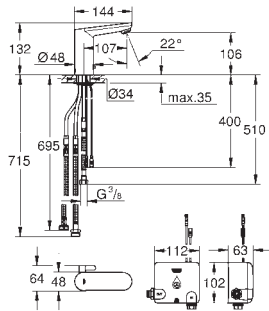

COMMERCIAL
FITTINGS

GROHE EUROSMART COSMOPOLITAN E

	Ref. No.	Colour	EAN
	36 386 001	Chrome	4005176311673
	<p>Eurosmart Cosmopolitan E Powerbox infra-red electronic basin mixer with mixing device and adjustable temperature limiter with infrared sensor for bi-directional communication for monitoring, configuration and servicing including Powerbox self-generating power system GROHE Water Saving 6.0 l/min mousseur including all flexible connection hoses non-return valve dirt strainer rapid installation system Powerbox power generator with water turbine internal energy saving unit with use of 60 s/24 h stand-by, 260 s/100 h stand-by with additional backup power 7 pre-set programs auto flush thermal disinfection cleaning mode additional functions and precise settings by remote control 36 407</p>		
	36 454 000	Chrome	4005176487774
	<p>Eurosmart Cosmopolitan E Special Infra-red electronic wall basin mixer with thermostatic temperature control with infrared sensor for bi-directional communication for monitoring, configuration and servicing 6V lithium battery, type CR-P2 battery lifetime approx. 7 years (150 actuations a day) activation by hand, deactivation automatically when leaving detection zone (hand-body detection mode) two additional detection modes adjustable (hand-hand or body-body) GROHE Long-Life Shine durable sparkling sheen GROHE CoolTouch laminar mousseur 9 l/min non-return valve dirt strainers GROHE SafetyPlus fixed temperature stop temperature scale handle with pre-adjustable safety stop between 35°C and 41°C (calibration required) metal temperature safety stop full unmixed hot or cold water in extreme handle position for legionella sampling swivel cast spout 219 mm projection 287 mm swivel range stop at 130°, lockable with S-unions, chrome nuts and covers self-sealing escutcheons multistage battery status display 7 pre-set programs auto flush thermal disinfection cleaning mode additional functions and precise settings by remote control 36 407 CE approved noise classification 1 in accordance with DIN4109</p>		
	36 455 000	Chrome	4005176487781
	ditto, projection 255 mm		