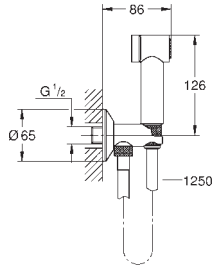

Ref. No.	Colour	EAN
	  26 841 000	Chrome	4005176754241
	Rainshower Aqua Wall holder set with self-closing angle valve, 1 spray Consisting of: hand shower with trigger control (26 839) valve with integrated shower holder (26 842) Silverflex Long-Life shower hose 1250 mm (26 335) GROHE Long-Life Shine durable sparkling sheen SpeedClean anti-limescale system TwistStop preventing the hose from twisting Min. recommended pressure 0.5 bar Please refer to local norms regarding installation.		
	  26 840 000	Chrome	4005176754234
	Rainshower Aqua Wall holder set with angle valve 1 spray Consisting of: hand shower with trigger control (26 839) valve with integrated shower holder (26 842) Silverflex Long-Life shower hose 1250 mm (26 335) GROHE Long-Life Shine durable sparkling sheen SpeedClean anti-limescale system TwistStop preventing the hose from twisting Please refer to local norms regarding installation.		
	  26 839 000	Chrome	4005176754227
	Rainshower Aqua Hand shower 1 spray with trigger control material: metal GROHE Long-Life Shine durable sparkling sheen SpeedClean anti-limescale system Universal Mounting System. Fits all standard shower hoses Min. recommended pressure 0.5 bar Please refer to local norms regarding installation.		
	  26 842 000	Chrome	4005176754258
	Rainshower Aqua Valve with wall shower holder escutcheon connection thread 1/2" GROHE Long-Life Shine durable sparkling sheen Please refer to local norms regarding installation.