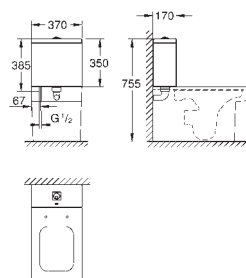

39 490 000 alpine white **4005176442759**
Cube Ceramic
Exposed flushing cistern for close coupled combination
bottom inlet
inlet and outlet concealed
including flushing set GROHE AV1
including fixation set
sanitary ware