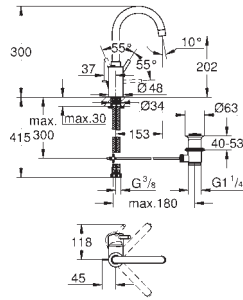

Ref. No.	Colour	EAN
32 629 002	Chrome	4005176472619

Concetto
Single-lever basin mixer 1/2"
L-Size
monobloc installation
metal lever
covered lever fixing
GROHE SilkMove 35 mm ceramic cartridge
adjustable flow rate limiter
GROHE Long-Life Shine durable sparkling sheen
Lead and Nickel Free Inner Water Ways
GROHE FastFixation installation system
mousseur
swivel tubular spout
with stop restriction
pop-up waste set 1 1/4"
flexible connection hoses
optional temperature limiter (46 375 000)
min. recommended pressure 1.0 bar

23 920 001	Chrome	4005176583421