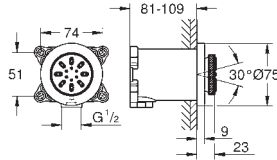

Ref. No.	Colour	EAN
26 801 000	Chrome	4005176722769
26 801 DC0	supersteel	4005176722837
26 801 BE0	polished nickel	4005176722813
26 801 EN0	brushed nickel	4005176722783
26 801 GL0	cool sunrise	4005176722790
26 801 GN0	brushed cool sunrise	4005176722820
26 801 DA0	warm sunset	4005176722851
26 801 DL0	brushed warm sunset	4005176722868
26 801 A00	hard graphite	4005176722806
26 801 AL0	brushed hard graphite	4005176722844

Rainshower Aqua
Body spray round 2 spray
spray pattern:
PureRain, ActiveJet
including concealed body and compound seal
ØOslash; 75 mm
pivoting range ± 15° rotatable
connection thread 1/2"
throw distance 600 mm
GROHE Water Saving 3.3 l/min flow limiter
GROHE DreamSpray perfect spray pattern
GROHE Long-Life Shine durable sparkling sheen
SpeedClean anti-limescale system
min. recommended pressure 1.0 bar
not suitable for instantaneous heater