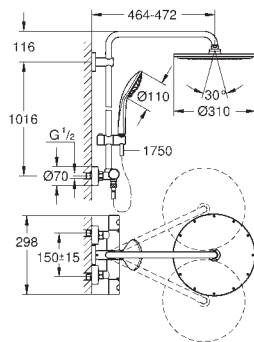

GROHE EUPHORIA SHOWER SYSTEM

Ref. No. Colour EAN

26 075 001 ★ Chrome

4005176648014

Euphoria System 310
Shower system with thermostatic mixer for wall mounting
Consisting of:
horizontal swivable 450 mm projection shower arm
exposed thermostatic shower
with Aquadimmer function
allows change between:
head shower Rainshower Mono 310 (26 561)
spray pattern:
GROHE PureRain
with ball joint
rotation angle $\pm 15^\circ$
hand shower Euphoria 110 Massage
(27 221 000)
3 spray patterns:
Rain, Massage, SmartRain
adjustable height via gliding element
Silverflex shower hose 1750 mm (28 388 000)
GROHE TurboStat compact cartridge
with wax thermostatic element
GROHE SafeStop safety button at 38°C
(calibration required)
GROHE SafeStop Plus optional temperature limiter at 43°C included
GROHE CoolTouch prevents scalding on hot surfaces
GROHE MetalGrip ergonomically shaped metal handles
GROHE DreamSpray perfect spray pattern
GROHE Long-Life Shine durable sparkling sheen
GROHE SprayDimmer (Stepless
flow rate reduction)
GROHE FastFixation upper bracket adjustable
Inner WaterGuide for a longer life
SpeedClean anti-limescale system
TwistStop preventing the hose from twisting
suitable for instantaneous heaters from 18 kW/h
minimum flow rate 7 l/min.
optional upgrade: **GROHE EasyReach** tray (26 362)
professional edition