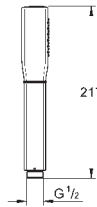

Grandera Stick Hand shower 1 spray Rain spray pattern material: metal GROHE Water Saving 6.6 l/min flow limiter GROHE DreamSpray perfect spray pattern Inner WaterGuide for a longer life GROHE CoolTouch prevents scalding on hot surfaces GROHE Long-Life Shine durable sparkling sheen SpeedClean anti-limescale system Universal Mounting System. Fits all standard shower hoses

26 901 000 Chrome 4005176757518
26 901 IGO chrome/gold 4005176757501