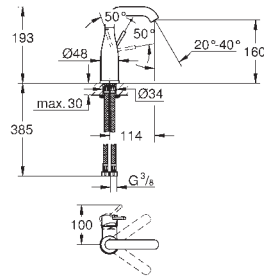

Ref. No. Colour EAN

24 176 001 Chrome 4005176698378

Essence
Basin mixer 1/2"
M-Size
monobloc installation
metal lever
28 mm ceramic cartridge
with **GROHE SilkMove**
with temperature limiter
GROHE Long-Life Shine durable sparkling sheen
GROHE Water Saving mousseur 5.7 l/min
GROHE AquaGuide adjustable mousseur
GROHE FastFixation Plus installation system
swivel spout with mousseur
and stop limiter
smooth body
flexible connection hoses
professional edition
replaces Essence basin mixer 23 463 001

24 176 KF1 phantom black 4005176782367