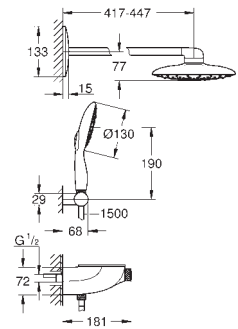

* to be decided during initial installation; factory default setting: GROHE PureRain

26 446 LS0 moon white 4005176409912
ditto, head shower with white spray plate

GROHE RAINSHOWER SYSTEM SMARTCONTROL

SHOWERS