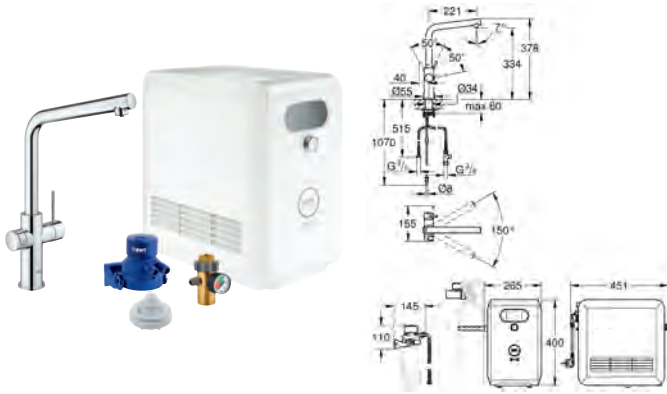

Ref. No.	Colour	EAN
31 347 003	Chrome	4005176443336
31 347 DC3	supersteel	4005176446559
GROHE Blue Professional L-spout kit Consisting of: GROHE Blue single-lever sink mixer with filter function monobloc installation L-spout touch operated for 3 types of filtered and chilled water still, medium, sparkling GROHE Long-Life Shine durable sparkling sheen 28 mm ceramic cartridge with GROHE SilkMove swivel tubular spout swivel area 150° separate inner water ways for filtered and non-filtered water flexible connection hoses GROHE Blue Professional cooler delivers 12 liters of chilled sparkling water per hour colour display with push and turn control 270 Watt cooling unit, 230 V, 50 Hz sound level in standby 46 dB(A) type of protection IP 21 CE approved requires ventilation holes in the bottom of the kitchen cabinet software set-up and monitoring of filter and CO₂ capacity possible via GROHE Ondus app push notifications at low filter resp. CO₂ capacity additional monitoring via GROHE Blue Professional Browser-Monitor possible with Bluetooth 4.0* and WIFI interface for wireless data communication for Apple** and Android devices Bluetooth range (max. 10 m) varies depending on materials used and walls between transmitter and receiver filter head with flexible water hardness adjustment GROHE Blue filter, CO₂ bottle and cleaning cartridge are not included in the delivery and have to be ordered separately suitable filters: - filter S-size, capacity 600 l at 20° dKH (40 404 001) - filter M-size, capacity 1500 l at 20° dKH (40 430 001) - filter L-size, capacity 2500 l at 20° dKH (40 412 001) - activated carbon filter, capacity 3000 l (40 547 001) - Magnesium + Zinc filter, capacity 400 l at 17° dGH (40 691 002) System requirements Apple iPhone with iOS 12.0 or higher System requirements Android smart phone with Android 6.0 or higher Mobile devices and GROHE Watersystems App*** are not included in delivery and have to be ordered separately via an authorised Apple store/store/iTunes or Google Play store. * The Bluetooth word mark and logos are registered trademarks owned by Bluetooth SIG, Inc. and any use of such marks by Grohe AG is under license. Other trademarks and trade names are those of their respective owners. ** Apple, the Apple logo, iPod, iPod Touch, iPhone and iTunes are trademarks of Apple Inc., registered in the U.S. and other countries. Apple is not responsible for the function of this device or its compliance with safety and regulatory standards. *** Available for free via iTunes app or Google Play store. to be equipped with a non-return valve EA approved by Belgaqua