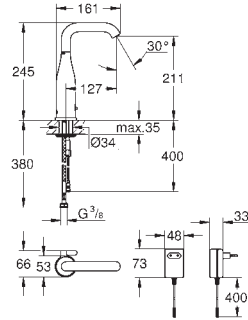

GROHE ESSENCE E

Ref. No.	Colour	EAN
36 444 000	Chrome	4005176415661

Essence E
Infra-red electronic basin mixer 1/2" with mixing device and adjustable temperature limiter
with infrared sensor for bi-directional communication for monitoring, configuration and servicing
without power supply 36 338 000 (required)
GROHE Long-Life Shine durable sparkling sheen
adjustable swivel area 0° / 150° / 360°
laminar spray regulator 5.0 l/min
flexible connection hoses
non-return valve
dirt strainers
with integrated solenoid valve
rapid installation system
7 pre-set programs
auto flush
thermal disinfection
cleaning mode
additional functions and precise settings
by remote control 36 407
CE approved
noise classification 1 in accordance with DIN4109
type of protection faucet IP 59K

36 445 000	Chrome	4005176415678
36 445 DC0	supersteel	4005176686542
36 445 GL0	cool sunrise	4005176686559
36 445 GN0	brushed cool sunrise	4005176686566
36 445 DA0	warm sunset	4005176686573
36 445 DL0	brushed warm sunset	4005176686788
36 445 A00	hard graphite	4005176686795
36 445 AL0	brushed hard graphite	4005176686801