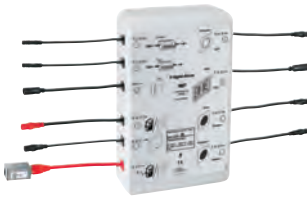

Ref. No.	Colour	EAN
36 475 000	Chrome	4005176758751

GROHE F-digital Deluxe

Bluetooth unit BT-01A for Apple and Android devices

with integrated electronic for wireless data communication
wall mounted

86 x 73 x 42 mm

Features:

- reset switch
- status indicator (LED)
- stand alone/maximum configuration
- one-to-one connection
- with safety cut-off mechanism (1 user)
- safety shutdown in case of connection loss
- connection cable set for data communication and power supply (5 m each)
- CE approved

Bluetooth transmitter power supply: 12 V

Bluetooth transmitter frequency: 2.4 GHz

Bluetooth range (max. 10 m) varies depending on materials used and walls between transmitter and receiver

requires Base Unit Box 2.0 (36 476 000) or Base Unit Box 4.0 (26 864 000) – to be ordered separately

Bluetooth-enabled device (Bluetooth V2.1 or higher) necessary

System requirements

Android

operating system: as of release 2.3.3

pixel density: 160 dpi minimum

display resolution: 320 x 470 pixels per inch

System requirements

Apple

iPod touch 4/5, iPhone 4/5, iPad/ iPad mini**

Apple operating system: as of release iOS 6.0 and above

Mobile devices and GROHE SPA F-digital deluxe App*** are not included in delivery and have to be ordered separately via an authorised Apple store/store/ iTunes or Google Play store.

36 476 000	Chrome	4005176758768

GROHE F-digital Deluxe

Base unit box 2.0 Bluetooth (BCU V2.0)

for connecting light, sound and steam modules

Consisting of:

2 plug connections, each for one pair of sound modules (36 473 000)

2 plug connections, each for one pair of light modules (36 472 000) or

1 ceiling shower (27 865 000) with integrated light

2 plug connections for steam module (29 414 000), including 1 connection for steam generator and 1 connection for temperature sensor