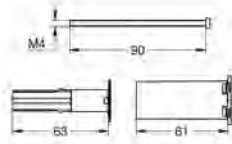

Universal extension set 2-handle thermostats, 25 mm
fits for concealed 2-handle thermostats in combination with
GROHE Rapido SmartBox

49 003 000   Chrome   4005176413537