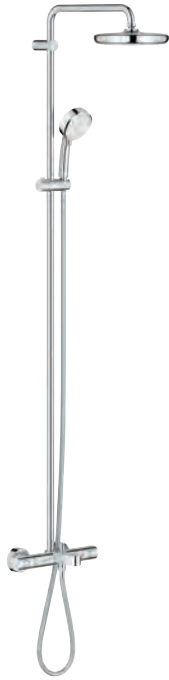

GROHE TEMPESTA SYSTEM

Ref. No.   Colour   EAN

26 223 001   Chrome   4005176408144

Tempesta Cosmopolitan System 210

Shower system with bath thermostat for wall mounting

Consisting of:

horizontal swivable 390 mm projection shower arm

exposed thermostat Grohtherm 1000 Cosmopolitan with Aquadimmer function

allows change between:

head shower Tempesta 210 (26 408)

Rain spray pattern

with ball joint

rotation angle $\pm 15^\circ$

bath inlet

separate diverter for hand shower

hand shower Tempesta Cosmopolitan 100 (27 571 001)

2 spray patterns:

Rain, Jet

adjustable height via gliding element

Rotaflex shower hose 1750 mm 1/2" x 1/2" (28 410)

GROHE TurboStat compact cartridge

with wax thermoelement

GROHE SafeStop safety button at 38°C

(calibration required)

GROHE SafeStop Plus optional temperature limiter at 43°C included

GROHE DreamSpray perfect spray pattern

GROHE Long-Life Shine durable sparkling sheen

SpeedClean anti-limescale system

Inner WaterGuide for a longer life

TwistStop preventing the hose from twisting

suitable for instantaneous heaters from 18 kW/h

minimum flow rate 7 l/min.

26 224 001   Chrome   4005176408168