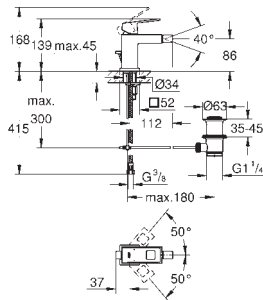

23 138 000 Chrome 4005176901133

Eurocube
Bidet mixer 1/2"
S-Size
monobloc installation
metal lever
28 mm ceramic cartridge
with **GROHE SilkMove**
temperature limiter
GROHE Long-Life Shine durable sparkling sheen
GROHE FastFixation Plus installation system
ball-joint mousseur
pop-up waste set 1 1/4"
flexible connection hoses