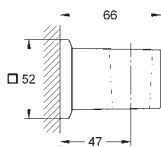

27 706 000	Chrome	4005176908439
27 706 DC0	supersteel	4005176490989
27 706 AL0	brushed hard graphite	4005176490972

Allure Brilliant
Wall hand Shower holder
non-adjustable
material: metal
GROHE Long-Life Shine durable sparkling sheen