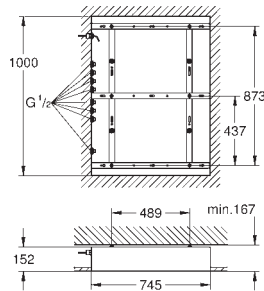

Rainshower Aqua 40"

Roughing-in set

for use with Rainshower F-Series 40" AquaSymphony ceiling shower

1000 mm x 745 mm x 152 mm

min. installation depth: 167 mm

Waterways: Brass

1/2" connections

The ceiling construction must be appropriate for the static requirement of the product (total product weight > 70 kg). Ceiling shower has to be controlled by 8 outlets + 1 hand shower outlet and the performance of the waste must be of sufficient size (> 100 l/min). For detailed planning please see separate planning & installation guide before start.