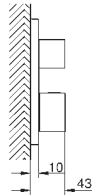

GROHE GROHTHERM 2 HANDLE TRIM SETS

Ref. No. Colour EAN

24 153 000 Chrome 4005176481178
24 153 DC0 supersteel 4005176574221
24 153 AL0 brushed hard graphite 4005176585913

Grotherm Cube

Thermostatic mixer for 1 outlet with shut off valve

set for final installation for
GROHE Rapido SmartBox 35 600/35 604

GROHE TurboStat compact cartridge
with wax thermoelement

GROHE Long-Life Shine durable sparkling sheen
wall escutcheon with **GROHE FastFixation**
(covered escutcheon- and shaft sealing, covered fixing)
metal escutcheon, retroactively 6° adjustable

GROHE SafeStop safety button at 38°C
(calibration required)

GROHE SafeStop Plus optional temperature limiter at 43°C or 46°C included
built-in non return valve

and dirt strainers
ceramic stop valve, 120°

flow performance:

outlet B = 27 l/min

outlet C = 30 l/min

without roughing-in-set

35 604 000

4005176698774

GROHE Rapido SmartBox universal rough-in box for concealed installation

24 154 000 Chrome 4005176481185
24 154 DC0 supersteel 4005176574238
24 154 AL0 brushed hard graphite 4005176585920