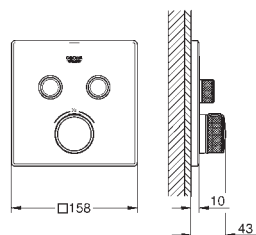

35 604 000

4005176698774

GROHE Rapido SmartBox universal rough-in box for concealed installation