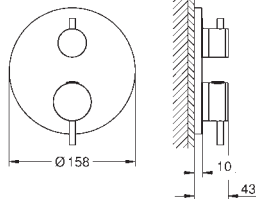

Aerio
Thermostatic mixer for 1 outlet with shut off valve
set for final installation for
GROHE Rapido SmartBox 35 600/35 604
GROHE TurboStat compact cartridge
with wax thermoelement
GROHE Long-Life Shine durable sparkling sheen
wall escutcheon with **GROHE FastFixation**
(covered escutcheon- and shaft sealing, covered fixing)
metal escutcheon, retroactively 6° adjustable
GROHE SafeStop safety button at 38°C
(calibration required)
GROHE SafeStop Plus optional temperature limiter at 43°C or 46°C included
built-in non return valve
and dirt strainers
ceramic stop valve, 120°
metal handles
flow performance:
outlet B = 27 l/min
outlet C = 30 l/min
without roughing-in-set

35 604 000	4005176698774
GROHE Rapido SmartBox universal rough-in box for concealed installation