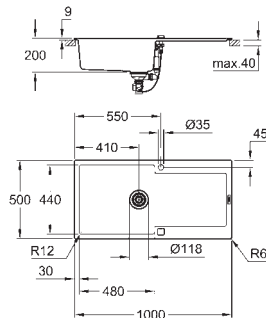

K500

Composite sink with drainer
model: K500 60-C 100/50 1.0 rev
mounting type: top mount
material: quartz composite

GROHE Whisper

min. cabinet size: 600 mm
dimensions: 1000 x 500 mm
1 bowl: 480 x 440 x 200 mm
outer radius: R6, inner bowl radius: R12

GROHE FastFixation installation system

sink mountable left or right
cut-out: 980 x 480 mm
drainer: automatic waste fitting
accessories included: automatic waste fitting with rotary handle, waste kit, basket strainer waste, mounting set
optional push to open excenter (40 986 SD0)
amount of fasteners included (top mount): 12
heat resistant up to 180° C

31 646 AT0 granite gray 4005176521218
31 646 AP0 granite black 4005176521201