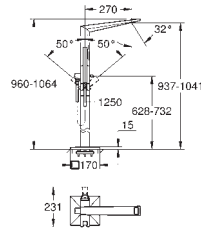

Ref. No.	Colour	EAN
24 348 000	Chrome	4005176759871
24 348 DC0	supersteel	4005176759901
24 348 AL0	brushed hard graphite	4005176759895

Allure Brilliant
Single-lever bath mixer 1/2", floor mounted
set for final installation for 45 984 001
without roughing-in-set
GROHE SilkMove 46 mm ceramic cartridge
GROHE Long-Life Shine durable sparkling sheen
automatic diverter: bath/shower
spout with integrated mousseur
projection 270 mm
integrated non-return valve
in the shower outlet 1/2"
with shower holder
hand shower Euphoria Cube+
metal shower hose 1250 mm
protected against backflow

24 348 001	Chrome	4005176770616
ditto, hand shower with 6.5 l/min flow limiter		

24 422 000	Chrome	4005176795169
24 422 DC0	supersteel	4005176795176
24 422 AL0	brushed hard graphite	4005176795183

Allure Brilliant Private Collection floor mounted bath mixer with knurled handle

24 423 000	Chrome	4005176795312
24 423 DC0	supersteel	4005176795329
24 423 AL0	brushed hard graphite	4005176795336

Allure Brilliant Private Collection floor mounted bath mixer with white Caesarstone handle

24 424 000	Chrome	4005176795190
24 424 DC0	supersteel	4005176795206
24 424 AL0	brushed hard graphite	4005176795213

Allure Brilliant Private Collection floor mounted bath mixer with black Caesarstone handle