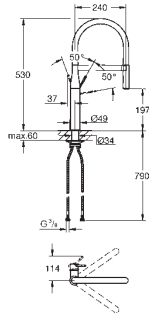

GROHE ESSENCE

Ref. No.	Colour	EAN
30 503 KF0	phantom black	4005176782695

Essence
Single-lever sink mixer 1/2"
monobloc installation
GROHE Long-Life Shine finish
28 mm ceramic cartridge
with **GROHE SilkMove**
flow strainer
with integrated temperature limiter
professional spray
with flexible, hygienic GROHFlexx kitchen santoprene hose
diverter: laminar spray/SpeedClean shower jet
automatic return to laminar spray
metal spray
GROHE Magnetic Docking guarantees easy retraction and smooth docking of the spray head back to the starting position
swivel spout
swivel area 360°
protected against backflow
flexible connection hoses
metal fixation set
professional edition