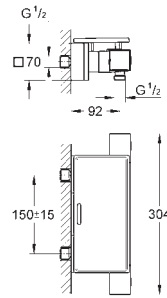

GROHE GROHTHERM CUBE

Ref. No.	Colour	EAN
34 491 000	Chrome	4005176940644

Grohtherm Cube
Thermostatic shower mixer 1/2"
wall mounted
GROHE Long-Life Shine durable sparkling sheen
GROHE SafeStop safety button at 38°C
(calibration required)
GROHE SafeStop Plus optional temperature limiter at 43°C included
GROHE TurboStat compact cartridge
with wax thermoelement
integrated mixed water shut off
volume handle with **GROHE EcoButton**
(economy button with individually
adjustable economy stop)
ceramic headpart 1/2", 180°
shower bottom outlet 1/2"
built-in non return valves
dirt strainers
protected against backflow
covered S-unions
GROHE EasyReach shower tray (18 700 000)
removable for easy cleaning
Da Vinci satin white finish
GROHE Water Saving - Less water, perfect flow

34 488 000	Chrome	4005176940620