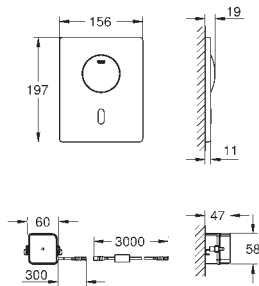

monitoring
password protected products
app detects all Bluetooth products in range
auto flush cycles and timing last auto flush
usage per day over 30 days

configuration
detection range and shut off delay
auto flush
cleaning mode

2 on/off timers
identification by name

service
send and save 3 profiles
reset to factory or user settings
hard and software version
CE approved

Mobile devices and GROHE IR Remote App*** are not included in delivery and have to be ordered separately via an authorised Apple store/store/iTunes or Google Play store.

* The Bluetooth word mark and logos are registered trademarks owned by Bluetooth SIG, Inc. and any use of such marks by Grohe AG is under license. Other trademarks and trade names are those of their respective owners.

** Apple, the Apple logo, iPod, iPod Touch, iPhone and iTunes are trademarks of Apple Inc., registered in the U.S. and other countries. Apple is not responsible for the function of this device or its compliance with safety and regulatory standards

*** Available for free via iTunes app or Google Play store.