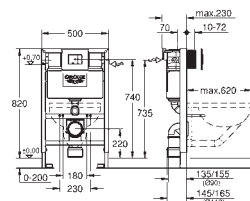

Rapid SL
3-in-1 set for WC, 0.82 m installation height
with flushing cistern 6 - 3 l
Consisting of:
Rapid SL element for WC (38 526 000)
Skate Cosmopolitan flush plate, chrome (38 732 000)
front wall brackets (38 558 00M)

INSTALLATION
SYSTEMS