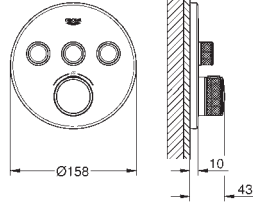

Ref. No.	Colour	EAN
29 121 000 ★	Chrome	4005176412271
29 121 DC0 ★	supersteel	4005176455094
29 121 GL0 ★	cool sunrise	4005176493188
29 121 DA0 ★	warm sunset	4005176493201
29 121 AL0 ★	brushed hard graphite	4005176455100

Grohtherm SmartControl

Thermostat for concealed installation with 3 valves

set for final installation for

GROHE Rapido SmartBox 35 600/35 604

metal wall escutcheon with **GROHE FastFixation** (covered escutcheon and shaft sealing, covered fixing), retroactively 6° adjustable

GROHE Long-Life Shine durable sparkling sheen

GROHE SmartControl push for ON-OFF, turn for volume adjustment from GROHE Water Saving to full flow exchangeable symbols

GROHE TurboStat compact cartridge with wax thermoelement

GROHE ProGrip with knurl structure

GROHE SafeStop safety button at 38°C

(calibration required)

GROHE SafeStop Plus optional temperature limiter at 43°C or 46°C included

built-in non return valve

and dirt strainers

multiple outlets can be run simultaneously

without roughing-in-set

flow performance:

outlet A = 23 l/min

outlet B = 27 l/min

outlet C = 23 l/min

outlet A + B = 33 l/min

outlet A + B + C = 36 l/min

35 604 000

4005176698774

GROHE Rapido SmartBox universal rough-in box for concealed installation