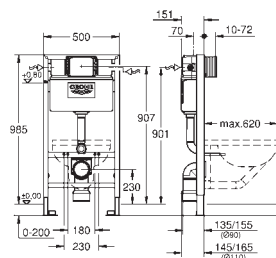

Rapid SL

Element for WC, 1.00 m installation height
with flushing cistern 6 - 3 l

for on-the-wall installations or studded walls

powder coated steel frame, self-supporting

TUV approved

2 WC fixing bolts

fixing device for ceramic

WC ceramics with small bearing area (< 205 mm) require

additional accessory 38 779 000

distance of fixing bolts 180/230 mm

outlet bend Ø 90 mm

depth adjustable

reducer Ø 90/110 mm

inlet and outlet connecting set

flushing cistern 6 - 9 l containing the following features:

water supply from left/right or back

Insulated against condensation

1/2" water supply connection including integrated

angle valve and push fit flexible hose union

for on-the-wall installation please order wall brackets 38 558 00M (sold

separately)

for mounting of small flush plates please order revision shaft 40 950 000 (sold

separately)