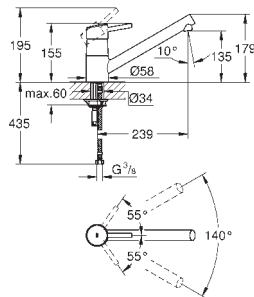

32 659 001	Chrome	4005176886713

Concetto
Single-lever sink mixer 1/2"
low spout
monobloc installation
GROHE Long-Life Shine finish
GROHE SilkMove 35 mm ceramic cartridge
mousseur
adjustable flow rate limiter
swivel cast spout
swivel area 140°
flexible connection hoses
rapid installation system