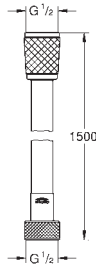

GROHE SHOWER HOSES AVAILABLE UNTIL 06/2023

Ref. No.	Colour	EAN
45 973 001	Chrome	4005176442919

Relaxaflex
Shower hose 1500
1500 mm
smooth surface for easy cleaning
tensile strength 500 N
pressure resistance up to 5 bar
heat resistance 70°C
AntiFold bendproof
universal connection G 1/2" x 1/2"
GROHE Long-Life Shine durable sparkling sheen
minimum order quantity 10 pieces