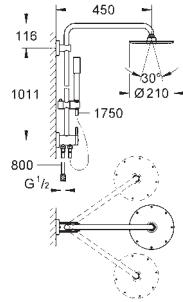

GROHE RAINSHOWER SYSTEM

Ref. No.	Colour	EAN
27 058 000	Chrome	4005176830464

Rainshower System 210 Shower system with diverter for wall mounting

horizontal swivable 450 mm projection shower arm
change between hand and head shower
by using the diverter
metal head shower Rainshower Cosmopolitan 210 (28 368 000)
with ball joint
rotation angle $\pm 15^\circ$
hand shower (28 034 000)
adjustable height via gliding element
(12 140 000)
connection to water supply with 1/2"-thread of
the 800 mm shower hose to faucet / wall union
GROHE DreamSpray perfect spray pattern
GROHE Long-Life Shine durable sparkling sheen
SpeedClean anti-limescale system
Inner WaterGuide for a longer life