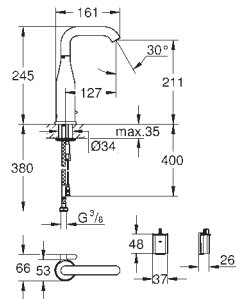

Essence E
Infra-red electronic basin mixer 1/2" with mixing device and adjustable temperature limiter
with infrared sensor for bi-directional communication for monitoring, configuration and servicing
6V lithium battery, type CR-P2
battery lifetime approx. 7 years (150 actuations a day)
GROHE Long-Life Shine durable sparkling sheen
adjustable swivel area 0° / 150° / 360°
laminar spray regulator 5.0 l/min
flexible connection hoses
non-return valve
dirt strainers
with integrated solenoid valve
external battery
rapid installation system
multistage battery status display
7 pre-set programs
auto flush
thermal disinfection
cleaning mode
additional functions and precise settings
by remote control 36 407
CE approved
noise classification 1 in accordance with DIN4109
type of protection faucet IP 59K