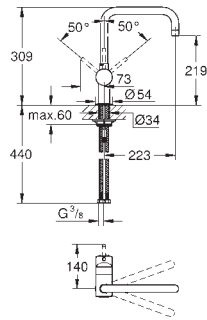

GROHE MINTA / MINTA SMARTCONTROL / MINTA TOUCH

Ref. No.	Colour	EAN
32 488 000	Chrome	4005176289552
32 488 DC0	supersteel	4005176804939
32 488 DA0	warm sunset	4005176488795
32 488 DL0	brushed warm sunset	4005176488801
32 488 A00	hard graphite	4005176488771
32 488 AL0	brushed hard graphite	4005176488788

Minta
Single-lever sink mixer 1/2"
U spout, monobloc installation
GROHE Long-Life Shine finish
GROHE SilkMove 46 mm ceramic cartridge
adjustable flow rate limiter
selectable swivel area : 0° / 150° / 360°
swivel tubular spout
flexible connection hoses
rapid installation system
optional temperature limiter (46 308 000)
colours DA and A0 available until 31 march 2023

40 684 000	Chrome	4005176940088
40 684 DC0	supersteel	4005176940095

Minta
Lever
for Minta single lever sink mixer