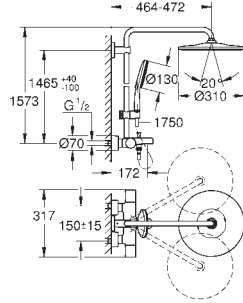

GROHE RAINSHOWER SMARTACTIVE SYSTEM

Ref. No. Colour EAN

26 657 000 Chrome 4005176533075

Rainshower SmartActive 310
Shower system with bath thermostat for wall mounting
Consisting of:
horizontal swivable 450 mm projection shower arm
exposed thermostatic shower
with Aquadimmer function
allows change between:
head shower Rainshower Mono 310 (26 562)
with ball joint
rotation angle $\pm 15^\circ$
bath inlet
separate diverter for hand shower
hand shower Rainshower SmartActive 130 (26 574)
adjustable height via gliding element
including performance grip
Silverflex shower hose 1750 mm (28 388 000)
GROHE TurboStat compact cartridge
with wax thermoelement
GROHE SafeStop safety button at 38°C
(calibration required)
GROHE SafeStop Plus optional temperature limiter at 43°C included
GROHE CoolTouch prevents scalding on hot surfaces
GROHE DreamSpray perfect spray pattern
GROHE SmartTip showering spray selection via push of a ring
GROHE Long-Life Shine durable sparkling sheen
GROHE Water Saving 9.5 l/min flow limiter
GROHE FastFixation (upper bracket adjustable to adapt to existing holes)
SpeedClean anti-limescale system
Inner WaterGuide for a longer life
suitable for instantaneous heaters from 18 kW/h
minimum flow rate 7 l/min.

SHOWERS

27 966 001 Chrome 4005176532993