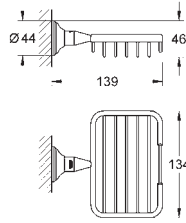

GROHE ESSENTIALS AUTHENTIC

Ref. No.	Colour	EAN
40 659 001	Chrome	4005176324376
40 659 EN1	brushed nickel	4005176324284

**Essentials Authentic
Corner Basket, small**
material: metal
concealed fastening
GROHE Long-Life Shine durable sparkling sheen