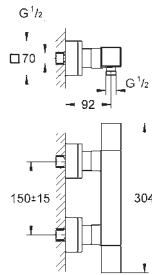

Grohtherm Cube
Thermostatic shower mixer 1/2"
wall mounted
GROHE Long-Life Shine durable sparkling sheen
GROHE SafeStop safety button at 38°C
(calibration required)
GROHE SafeStop Plus optional temperature limiter at 43°C included
GROHE TurboStat compact cartridge
with wax thermoelement
integrated mixed water shut off
volume handle with **GROHE EcoButton**
(economy button with individually
adjustable economy stop)
ceramic headpart 1/2", 180°
shower bottom outlet 1/2"
built-in non return valves
dirt strainers
protected against backflow
covered S-unions
GROHE Water Saving - Less water, perfect flow

34 509 000	Chrome	4005176941801