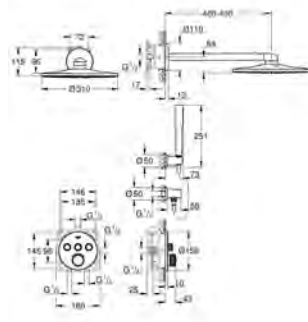

Grotherm SmartControl
Perfect shower set with Rainshower SmartActive 310
Consisting of:
concealed thermostat with 3 valves
Grotherm SmartControl set for final installation
(29 121 000)
GROHE Rapido SmartBox 35 600/35 604
Rainshower 310 head shower set (26 475) including head shower with 2 sprays,
horizontal shower arm 400 mm and head shower rough-in (26 483 000)
Euphoria Cosmopolitan Stick handshower (27 367)
Rainshower wall holder (27 074 000)
Rainshower wall union 1/2" (27 057 000)
Silverflex shower hose 1.500 mm (28 364)

13 278 002 Chrome 4005176887871

Eurodisc Cosmopolitan
Bath spout
wall mounted
GROHE Long-Life Shine durable sparkling sheen
mousseur
male thread 1/2"
projection 170 mm

37 624 000 Chrome 4005176416095