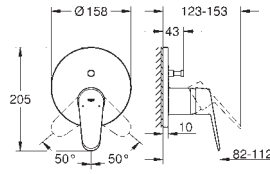

GROHE EURODISC COSMOPOLITAN

Ref. No. Colour EAN

24 056 002 Chrome 4005176465437

Eurodisc Cosmopolitan
Single-lever mixer with 2-way diverter
set for final installation for
GROHE Rapido SmartBox 35 600/35 604
GROHE SilkMove 46 mm ceramic cartridge
GROHE Long-Life Shine durable sparkling sheen
wall escutcheon with **GROHE FastFixation**
(covered escutcheon- and shaft sealing, covered fixing)
metal escutcheon, retroactively 6° adjustable
metal lever
automatic 2-way diverter
flow performance:
outlet B = 27 l/min, outlet C = 27 l/min
without roughing-in-set

35 604 000 4005176698774
GROHE Rapido SmartBox universal rough-in box for concealed installation

34 705 000 Chrome 4005176413285