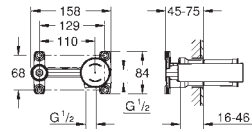

Ref. No. Colour EAN

23 571 000 4005176334276

Single-lever mixer 1/2", universal concealed body

for 2 hole basin mixer
wall installation
without finishing trim set
GROHE SilkMove 35 mm ceramic cartridge
adjustable flow rate limiter
with temperature limiter
spout can be positioned on the right or left
DR-brass
installation device
allows for waterproofing of wall construction surrounding the concealed body
with sealing sleeve

32 208 001 Chrome 4005176888908