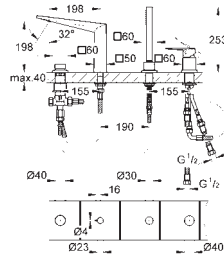

Allure Brilliant
4-hole single-lever bath combination
GROHE SilkMove 46 mm ceramic cartridge
GROHE Long-Life Shine durable sparkling sheen
 pre-assembled spout fixing
 single lever mixer operating element
 bath spout with integrated mousseur
 diverter bath/shower
 hand shower Euphoria Cube+ 6.5 l/min
 metal shower hose 2000 mm (always chrome for any colour of the set)
 flexible connection hoses
 connection for shower hose
 protected against backflow
 for use with 29 037 000