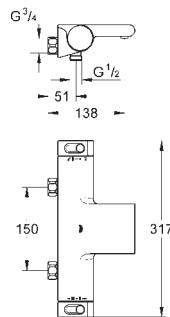

34 484 001 Chrome 4005176932519

Grotherm 2000
Thermostatic bath/shower mixer 1/2"
wall mounted
GROHE CoolTouch safety housing
GROHE Long-Life Shine durable sparkling sheen
GROHE Aqua Paddle ergonomically shaped handles
GROHE SafeStop safety button at 38°C
(calibration required)
GROHE SafeStop Plus integrated temperature limiter at max 50°C
GROHE TurboStat compact cartridge with wax thermoelement
integrated mixed water shut off
GROHE AquaDimmer Eco with multiple function:
- integrated (economy button with economy stop for shower)
- flow control
- diverter: bath/shower
shower bottom outlet 1/2"
GROHE XL Waterfall
flow straightener
built-in non return valves
dirt strainers
protected against backflow
integrated flow limiter 14 l/min in the shower outlet
GROHE Water Saving - Less water, perfect flow