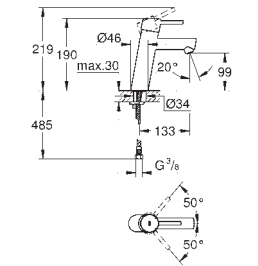

23 451 001	Chrome	4005176998799

Concetto
Basin mixer 1/2"
M-Size
monobloc installation
metal lever
28 mm ceramic cartridge
with **GROHE SilkMove**
with temperature limiter
GROHE Long-Life Shine durable sparkling sheen
GROHE Water Saving SpeedClean mousseur 5.7 l/min
GROHE FastFixation installation system
smooth body
flexible connection hoses