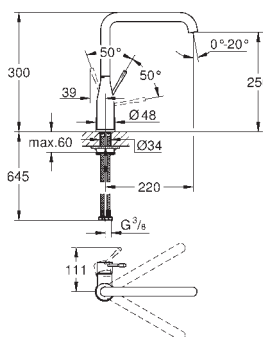

30 505 KF0	phantom black	4005176782671

Essence
Single-lever sink mixer 1/2"
high spout
monobloc installation
GROHE Long-Life Shine finish
28 mm ceramic cartridge
with **GROHE SilkMove**
mousseur
swivel tubular spout
adjustable swivel area 0° / 150° / 360°
flexible connection hoses
rapid installation system
integrated temperature limiter
professional edition