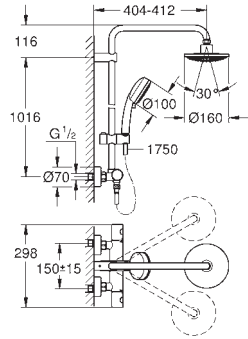

GROHE TEMPESTA SYSTEM

Ref. No.   Colour   EAN

27 922 000   Chrome   4005176923364

Tempesta Cosmopolitan 160
Shower system with thermostat for wall mounting
Consisting of:
horizontal swivable 390 mm projection shower arm
exposed thermostatic shower
with Aquadimmer function
allows change between:
head shower 1 spray (28 232 000)
Rain
with ball joint
rotation angle $\pm 15^\circ$
hand shower Tempesta Cosmopolitan 100 (27 571 001)
2 spray patterns:
Rain, Jet
adjustable height via gliding element
Silverflex shower hose 1750 mm (28 388 000)
GROHE TurboStat compact cartridge
with wax thermoelement
GROHE SafeStop safety button at 38°C
(calibration required)
GROHE SafeStop Plus optional temperature limiter at 43°C included
GROHE DreamSpray perfect spray pattern
GROHE Long-Life Shine durable sparkling sheen
SpeedClean anti-limescale system
Inner WaterGuide for a longer life
TwistStop preventing the hose from twisting
optional upgrade: **GROHE EasyReach** tray (26 362)

SHOWERS

26 691 000   Chrome   4005176580789