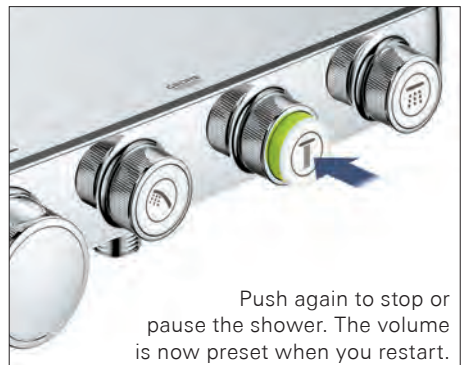

Turn to adjust the water volume gradually from Eco to Full Flow.

Push again to stop or pause the shower. The volume is now preset when you restart.