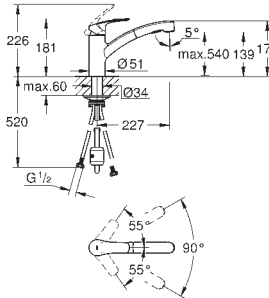

Eurosmart
Single-lever sink mixer 1/2"
monobloc installation
GROHE Long-Life Shine durable sparkling sheen
GROHE SilkMove 35 mm ceramic cartridge
flow strainer
with integrated temperature limiter
low spout
automatic return to laminar spray
swivel cast spout
Lead and Nickel Free Inner Water Ways
swivel area 90°
adjustable flow rate limiter
diverter: laminar spray/SpeedClean shower jet
pull-out dual spray control - switches between regular flow and spray
metal fixation set
protected against backflow
flexible connection hoses 1/2"
professional edition

33 202 003 Chrome 4005176635588