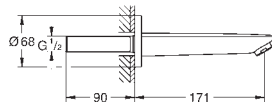

13 255 001   Chrome   4005176556722

BauCosmopolitan
Bath spout
wall mounted
GROHE Long-Life Shine durable sparkling sheen
mousseur
projection 171 mm
male thread 1/2"