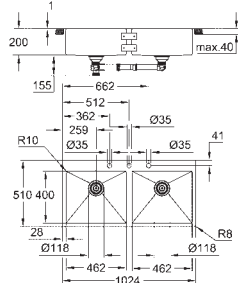

31 586 SD1 stainless steel 4005176607196

K800

Stainless steel sink

model: K800 120-S 102.4/51 1.0
mounting type: top mount or flush mount
material: stainless steel AISI 304 (V2A)
material thickness: 1 mm

GROHE Long-Life Shine finish

finish: satin finish

GROHE Whisper

min. cabinet size: 1200 mm
dimensions: 1024 x 510 mm
1 bowl: 968 x 400 x 200 mm
outer radius: R3, inner bowl radius: R10

GROHE FastFixation

installation system

cut-out (top mount): 1009 x 495 mm (R3)

cut-out (flush mount): 1009 x 495 mm (R3) (top step outer size: -1025 x 511 -R8

deep -3.5 mm)

waste: Ø 3.5"/90 mm waste strainer with automatic waste fitting

accessories included: automatic waste fitting with rotary handle,

waste kit, basket strainer waste, mounting set

optional push to open excenter (40 986 SD0)

amount of fasteners included (top mount): 12