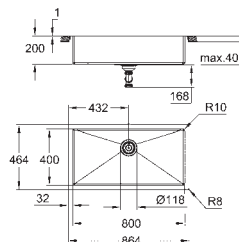

GROHE Whisper

min. cabinet size: 900 mm
dimensions: 864 x 464 mm
1 bowl: 800 x 400 x 200 mm
outer radius: R11 (undermount)/R3 (topmount), inner bowl radius: R10

GROHE FastFixation installation system

cut-out (undermount): 802 x 402 mm (R11)
cut-out (top mount): 849 x 449 mm (R3)
cut-out (flush mount): 849 x 449 mm (R3) (top step outer size: -865 x 465 -R8 deep -3.5 mm)
drainer: Ø 3.5"/90 mm basket strainer waste
accessories included: waste kit, basket strainer waste, mounting set
optional push to open excenter (40 986 SD0)
amount of fasteners included (top mount): 8
amount of fasteners included (undermount): 8