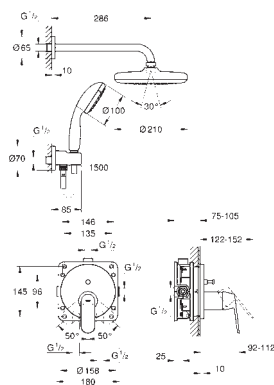

Eurosmart Cosmopolitan

Perfect shower set with Tempesta 210

Consisting of:

Eurosmart Cosmopolitan set for final installation with

automatic diverter bath / shower (24 045)

GROHE Rapido SmartBox universal rough-in box, 1/2" (35 600)

head shower Tempesta 210 9.5 l/min (26 410)

Shower arm Rainshower 286 mm (28 576 000)

hand shower Tempesta 100 II 9.5 l/min (27 597)

Shower outlet elbow (28 628 000)

Rotaflex shower hose 1500 mm 1/2" x 1/2" (28 409)

19 383 000 Chrome 4005176874765