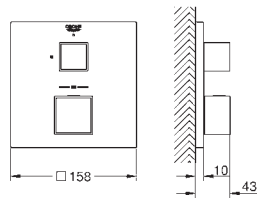

Grohtherm Cube
Thermostatic mixer for 1 outlet with shut off valve
set for final installation for
GROHE Rapido SmartBox 35 600/35 604
GROHE TurboStat compact cartridge
with wax thermoelement
GROHE Long-Life Shine durable sparkling sheen wall escutcheon with **GROHE FastFixation** (covered escutcheon- and shaft sealing, covered fixing)
metal escutcheon, retroactively 6° adjustable
GROHE SafeStop safety button at 38°C
(calibration required)
GROHE SafeStop Plus optional temperature limiter at 43°C or 46°C included
built-in non return valve
and dirt strainers
ceramic stop valve, 120°
flow performance:
outlet B = 27 l/min
outlet C = 30 l/min
without roughing-in-set

35 604 000		4005176698774

GROHE Rapido SmartBox universal rough-in box for concealed installation

24 154 000	Chrome	4005176481185
24 154 DC0	supersteel	4005176574238
24 154 AL0	brushed hard graphite	4005176585920