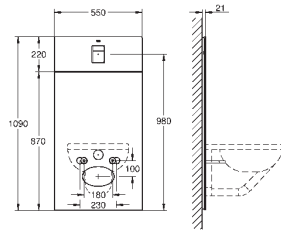

Glass Cover Skate Cosmopolitan

for Rapid SL 1.13 m

with flushing cistern GD 2

for connecting shower toilet Sensia Arena or common wall-hung WCs for tiled/plastered walls

two-piece glass cover made of tempered safety glass (8 mm)

upper part removable for maintenance

flush plate Skate Cosmopolitan, chrome, flush plate is kept flush with glass cover

HPL mounting plate with hole pattern for all connections

mounting plate with concealed water connection for shower toilet Sensia Arena

mounting plate with with quality edges in silver finish

Set for noise protection

including accessory for mounting glass plate and WC ceramic