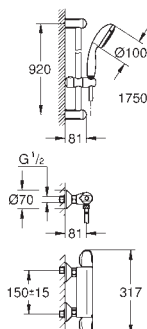

Grohtherm 1000
Thermostatic shower mixer 1/2" with shower set
Consisting of:
Grohtherm 1000 NEW thermostatic shower mixer 1/2"
(34 814)
Tempesta shower set II, 900 mm (27 646)
professional edition

34 256 004 Chrome 4005176456671
replaced by 34 824 004