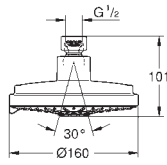

GROHE RAINSHOWER

Ref. No.

Colour

EAN

27 134 000

Chrome

4005176836060

Rainshower Cosmopolitan 160
Head shower 4 sprays

Rain / Jet / Pure / Champagne spray
Ø 160 mm

ball joint with turning angle $\pm 15^\circ$
connection thread 1/2"

GROHE DreamSpray perfect spray pattern

GROHE Long-Life Shine durable sparkling sheen

SpeedClean anti-limescale system