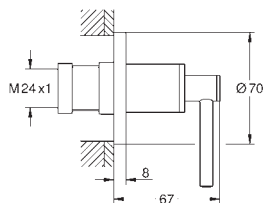

Ref. No.	Colour	EAN
29 397 000	Chrome	4005176754111
29 397 DC0	supersteel	4005176754142
29 397 GL0	cool sunrise	4005176754159
29 397 DA0	warm sunset	4005176754135
29 397 AL0	brushed hard graphite	4005176754128

Aerio
Concealed stop-valve trim
for concealed valve 35 028 000 or 29 032 000
GROHE Long-Life Shine durable sparkling sheen
installation depth adjustable
20-80 mm
escutcheon with screwable wall sealing
with lever handle