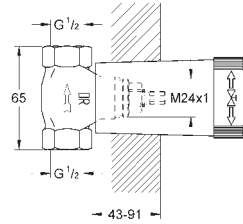

Ref. No. Colour EAN

29 032 000 4005176845277

Concealed valve pre-assembled headpart 1/2" threaded union 1/2" installation depth adjustable 43 - 91 mm DR-brass

35 028 000 4005176908316