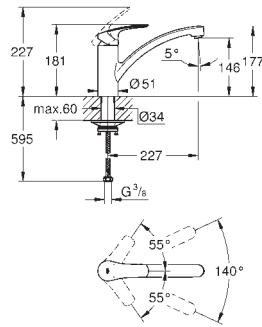

Ref. No. Colour EAN

30 506 000

Chrome

4005176723667

Eurosmart

Single-lever sink mixer 1/2"

low spout
Cradle to Cradle Certified Gold
monobloc installation

GROHE Long-Life Shine durable sparkling sheen

GROHE SilkMove 35 mm ceramic cartridge

GROHE Water Saving 5,7 l/min mousseur with coin slot for tool free replacement

adjustable flow rate limiter
integrated temperature limiter

swivel cast spout

swivel area 140°

Lead and Nickel Free Inner Water Ways

flexible connection hoses 3/8"

GROHE FastFixation Plus installation system

professional edition

33 281 003

Chrome

4005176635366

33 281 DC3

supersteel

4005176635397