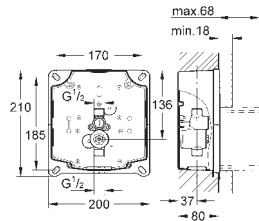

GROHE Rapido UMB
roughing-in set for urinal
for manual actuation or Tectron infra-red electronic 6 V
water group with stop valve
flow pressure min 0.5 bar
operating pressure max 10 bar
flush aid
functional unit checked ex factory
water supply connections 1/2" outer thread
installation box with gasket
fixing points for dry cladding and masonry-in
inspection shaft incl. protection during construction phase

36 407 001 4005176368974