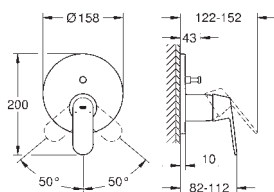

Eurosmart Cosmopolitan

Single-lever mixer with 2-way diverter

set for final installation for

GROHE Rapido SmartBox 35 600/35 604

GROHE SilkMove 46 mm ceramic cartridge

GROHE Long-Life Shine durable sparkling sheen

wall escutcheon with **GROHE FastFixation**

(covered escutcheon- and shaft sealing, covered fixing)

metal escutcheon, retroactively 6° adjustable

metal lever

automatic 2-way diverter

flow performance:

outlet B = 27 l/min, outlet C = 27 l/min

without roughing-in-set

35 604 000 4005176698774

GROHE Rapido SmartBox universal rough-in box for concealed installation

25 219 001 Chrome 4005176466373