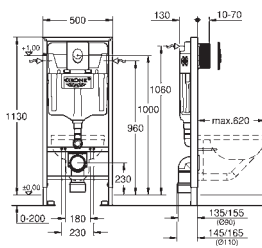

Rapid SL
2-in-1 set for WC, 1.13 m installation height
with flushing cistern GD 2 , 6 l - 9 l
Consisting of:
Rapid SL element for WC (38 528 001)
Skate Air flush plate, alpine white, vertical installation (38 505 SH0)

38 947 000   **4005176911217**