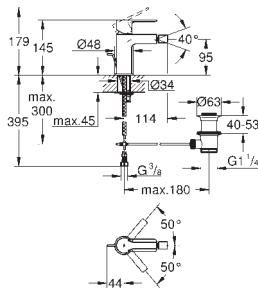

Lineare
Bidet mixer 1/2"
S-Size
monobloc installation
metal lever
28 mm ceramic cartridge
with **GROHE SilkMove**
with temperature limiter
GROHE Long-Life Shine durable sparkling sheen
GROHE FastFixation Plus installation system
ball-joint mousseur
pop-up waste set 1 1/4"
flexible connection hoses