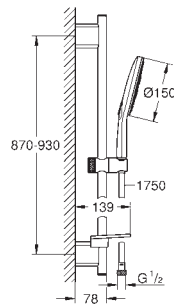

26 594 000   Chrome   4005176486470

**Rainshower SmartActive 150
Shower rail set 3 sprays**

Consisting of:
hand shower Rainshower SmartActive 150 (26 590)
shower rail 900 mm
with wall holders made of metal
Silverflex shower hose 1750 mm (28 388 000)

- **GROHE EasyReach** tray
- **GROHE Water Saving** 9.5 l/min flow limiter
- **GROHE DreamSpray** perfect spray pattern
- **GROHE FastFixation Plus** adjustable distance between brackets, to adapt to existing holes
- **GROHE TileFix** adjustable depth on upper and lower bracket
- **SpeedClean** anti-limescale system
- **Inner WaterGuide** for a longer life
- **TwistStop** preventing the hose from twisting

26 593 000   Chrome   4005176486456
ditto, with non-restricted flow