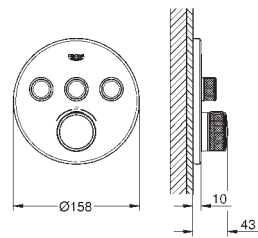

35 604 000		4005176698774
GROHE Rapido SmartBox universal rough-in box for concealed installation