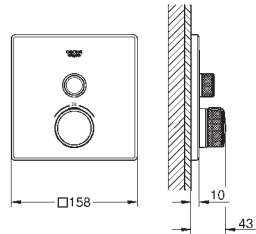

GROHE GROHTHERM SMARTCONTROL

Ref. No.	Colour	EAN

29 123 000	Chrome	4005176413292
29 123 GN0	brushed cool sunrise	4005176558122
29 123 DL0	brushed warm sunset	4005176558092
29 123 A00	hard graphite	4005176558054
29 123 AL0	brushed hard graphite	4005176558061

Grotherm SmartControl

Thermostat for concealed installation with one valve

set for final installation for

GROHE Rapido SmartBox 35 600/35 604

metal wall escutcheon with **GROHE FastFixation** (covered escutcheon and shaft sealing, covered fixing), retroactively 6° adjustable

GROHE Long-Life Shine durable sparkling sheen

GROHE SmartControl push for ON-OFF, turn for volume adjustment from GROHE Water Saving to full flow
exchangeable symbols

GROHE TurboStat compact cartridge with wax thermoelement

GROHE ProGrip with knurl structure

GROHE SafeStop safety button at 38°C (calibration required)

GROHE SafeStop Plus optional temperature limiter at 43°C or 46°C included

built-in non return valve and dirt strainers

without roughing-in-set

flow performance:

outlet A (to external shut-off) = 34 l/min

outlet B/C = 29 l/min

35 604 000

4005176698774

GROHE Rapido SmartBox universal rough-in box for concealed installation

29 124 000	Chrome	4005176413308
29 124 DC0	supersteel	4005176526329
29 124 GN0	brushed cool sunrise	4005176558207
29 124 DL0	brushed warm sunset	4005176558177
29 124 A00	hard graphite	4005176558139
29 124 AL0	brushed hard graphite	4005176558146

Grotherm SmartControl

Thermostat for concealed installation with 2 valves

set for final installation for

GROHE Rapido SmartBox 35 600/35 604

metal wall escutcheon with **GROHE FastFixation** (covered escutcheon and shaft sealing, covered fixing), retroactively 6° adjustable

GROHE Long-Life Shine durable sparkling sheen

GROHE SmartControl push for ON-OFF, turn for volume adjustment from GROHE Water Saving to full flow
exchangeable symbols

GROHE TurboStat compact cartridge with wax thermoelement

GROHE ProGrip with knurl structure

GROHE SafeStop safety button at 38°C (calibration required)

GROHE SafeStop Plus optional temperature limiter at 43°C or 46°C included

built-in non return valve and dirt strainers

multiple outlets can be run simultaneously

without roughing-in-set

flow performance:

outlet B = 24 l/min

outlet C = 26 l/min

outlet B+C = 29 l/min