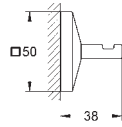

GROHE SPA

GROHE ALLURE BRILLIANT

	Ref. No.	Colour	EAN