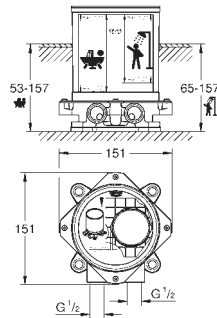

45 984 001		4005176992056

Rough-in set 1/2"
for floor-mounted bath mixers/spouts and shower mixers
without finishing trim set
installation plate with 360° horizontal and 3° vertical adjustment
installation depth 53-157 mm for bath mixers/spouts, depth compensation 104 mm
installation depth 65-157 mm for shower mixers, depth compensation 92 mm
two 1/2" female connections (hot/cold supplies)
flushing plug
Can take a single mixed supply
fixing material