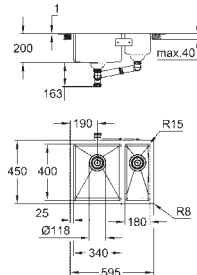

GROHE STAINLESS STEEL SINKS

Ref. No. Colour EAN

31 577 SD1 stainless steel 4005176607110

K700U

Stainless steel sink

model: K700U 60-S 59,5/45 1.5 lh
mounting type: undermount, top mount or flush mount
material: stainless steel AISI 304 (V2A)
material thickness: 1 mm

GROHE Long-Life Shine finish
finish: satin finish

GROHE Whisper

min. cabinet size: 600 mm
dimensions: 595 x 450 mm
1 bowl: 340 x 400 x 200 mm
0.5 bowl: 180 x 400 x 140 mm
outer radius: R16 (undermount)/R3 (topmount), inner bowl radius: R15

GROHE FastFixation installation system

sink mountable left
cut-out (undermount): 547 x 402 mm (R16)
cut-out (top mount): 580 x 435 mm (R3)
cut-out (flush mount): 580 x 435 mm (R3) (top step outer size: -596 x 451 -R8 deep -3.5 mm)
drainer: Ø 3.5"/90 mm basket strainer waste
accessories included: waste kit, basket strainer waste, mounting set
optional push to open excenter (40 986 SD0)
amount of fasteners included (top mount): 8
amount of fasteners included (undermount): 8