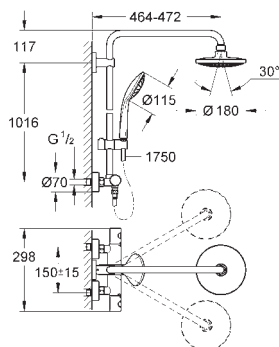

Euphoria System 180
Shower system with thermostat for wall mounting
Consisting of:
horizontal swivable 450 mm projection shower arm
exposed thermostatic shower
with Aquadimmer function
allows change between:
head shower Euphoria Cosmopolitan 180 (27 491 000), Rain spray pattern
with ball joint, rotation angle $\pm 15^\circ$
hand shower Euphoria 110 Massage
(27 221 000)
adjustable height via gliding element
Silverflex shower hose 1750 mm (28 388 000)
GROHE TurboStat compact cartridge
with wax thermoelement
GROHE SafeStop safety button at 38°C
(calibration required)
GROHE SafeStop Plus optional temperature limiter at 43°C included
GROHE DreamSpray perfect spray pattern
GROHE Long-Life Shine durable sparkling sheen
SpeedClean anti-limescale system
Inner WaterGuide for a longer life
TwistStop preventing the hose from twisting
minimum flow rate 7 l/min.
optional upgrade: **GROHE EasyReach** tray (26 362)

SHOWERS