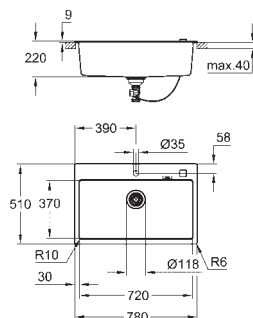

K700

Composite sink

model: K700 80-C 78/51 1.0

mounting type: top mount

material: quartz composite

GROHE Whisper

min. cabinet size: 800 mm

dimensions: 780 x 510 mm

1 bowl: 720 x 370 x 220 mm

outer radius: R6, inner bowl radius: R10

GROHE FastFixation installation system

cut-out: 764 x 494 mm

drainer: automatic waste fitting

accessories included: automatic waste fitting with rotary handle,

waste kit, basket strainer waste, mounting set

optional push to open excenter (40 986 SD0)

amount of fasteners included (top mount): 9

heat resistant up to 180° C