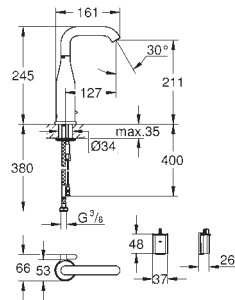

Essence E
Infra-red electronic basin mixer 1/2" with mixing device and adjustable temperature limiter
with infrared sensor for bi-directional communication for monitoring, configuration and servicing
6V lithium battery, type CR-P2
battery lifetime approx. 7 years (150 actuations a day)
GROHE Long-Life Shine durable sparkling sheen
adjustable swivel area 0° / 150° / 360°
laminar spray regulator 5.0 l/min
flexible connection hoses
non-return valve
dirt strainers
with integrated solenoid valve
external battery
rapid installation system
multistage battery status display
7 pre-set programs
auto flush
thermal disinfection
cleaning mode
additional functions and precise settings
by remote control 36 407
CE approved
noise classification 1 in accordance with DIN4109
type of protection faucet IP 59K

COMMERCIAL
FITTINGS