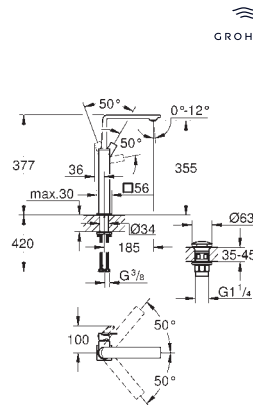

Ref. No.	Colour	EAN
23 403 001	Chrome	4005176499487
23 403 GN1	brushed cool sunrise	4005176499524
23 403 DL1	brushed warm sunset	4005176499548
23 403 A01	hard graphite	4005176499555

Allure
Basin mixer 1/2"
XL-Size
monobloc installation
swivelling spout
for free-standing basins
28 mm ceramic cartridge
with **GROHE SilkMove**
GROHE Long-Life Shine durable sparkling sheen
GROHE Water Saving 5.7 l/min. flow limiter
smooth body
GROHE AquaGuide adjustable slim air mousseur
projection 185 mm
height 377 mm
push-to-open waste set
flexible connection hoses
temperature limiter