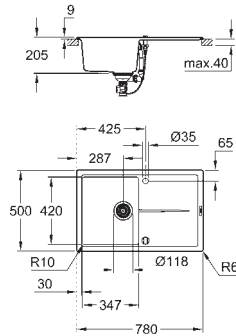

GROHE COMPOSITE SINKS

Ref. No. Colour EAN

31 639 AT0 granite gray 4005176520464
31 639 AP0 granite black 4005176520457

K400

Composite sink with drainer
model: K400 50-C 78/50 1.0 rev
mounting type: top mount
material: quartz composite

GROHE Whisper

min. cabinet size: 500 mm
dimensions: 780 x 500 mm
1 bowl: 347 x 440 x 205 mm
outer radius: R6, inner bowl radius: R10

GROHE FastFixation installation system

sink mountable left or right
cut-out: 765 x 485 mm
drainer: automatic waste fitting
accessories included: automatic waste fitting with rotary handle,
waste kit, basket strainer waste, mounting set
optional push to open excenter (40 986 SD0)
amount of fasteners included (top mount): 10
heat resistant up to 180° C

31 640 AT0 granite gray 4005176520488
31 640 AP0 granite black 4005176520471