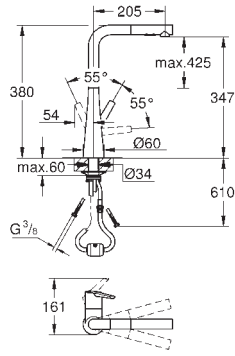

GROHE ZEDRA / ZEDRA SMARTCONTROL / ZEDRA TOUCH

Ref. No.	Colour	EAN
32 553 002	Chrome	4005176466649
32 553 DC2	supersteel	4005176466656

Zedra
Single-lever sink mixer 1/2"
 monobloc installation
GROHE Long-Life Shine durable sparkling sheen
GROHE SilkMove 35 mm ceramic cartridge
GROHE Magnetic Docking guarantees easy retraction and smooth docking of the spray head back to the starting position
 pull-out dual spray
 diverter: laminar spray/SpeedClean shower jet
 automatic return to laminar spray
 adjustable flow rate limiter
 swivel tubular spout
 swivel area 360°
 protected against backflow
 flexible connection hoses
 metal fixation set
 Lead and Nickel Free Inner Water Ways