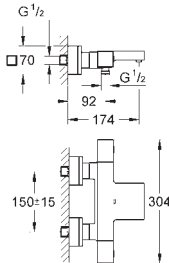

Grohtherm Cube
Thermostatic bath/shower mixer 1/2"
wall mounted
GROHE Long-Life Shine durable sparkling sheen
GROHE SafeStop safety button at 38°C
(calibration required)
GROHE SafeStop Plus optional temperature limiter at 43°C included
GROHE TurboStat compact cartridge
with wax thermoelement
integrated mixed water shut off
GROHE AquaDimmer Eco with multiple function:
- integrated **GROHE EcoButton**
(economy button with economy stop for shower)
- flow control
- diverter: bath/shower
shower bottom outlet 1/2"
GROHE XL Waterfall
flow straightener
built-in non return valves
dirt strainers
protected against backflow
covered S-unions
GROHE Water Saving - Less water, perfect flow

34 508 000	Chrome	4005176941795