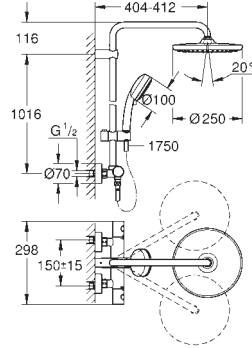

GROHE TEMPESTA SYSTEM

Ref. No. Colour EAN

26 670 000

Chrome

4005176580574

Tempesta Cosmopolitan System 250

Shower system with thermostat for wall mounting

Consisting of:

horizontal swivable 390 mm projection shower arm

exposed thermostatic shower

with Aquadimmer function

allows change between:

head shower Tempesta 250 (26 666)

spray pattern:

Rain

head shower with white rear cover

with ball joint

rotation angle $\pm 10^\circ$

GROHE Water Saving 9.5 l/min flow limiter

hand shower Tempesta Cosmopolitan 100 (27 571 001)

2 spray patterns:

Rain, Jet

GROHE Water Saving 5.7 l/min. flow limiter

adjustable height via gliding element

Rotaflex shower hose 1750 mm 1/2" x 1/2" (28 410)

GROHE Water Saving - Less water, perfect flow

GROHE TurboStat compact cartridge

with wax thermoelement

GROHE SafeStop safety button at 38°C

(calibration required)

GROHE SafeStop Plus optional temperature limiter at 43°C included

GROHE DreamSpray perfect spray pattern

GROHE Long-Life Shine durable sparkling sheen

SpeedClean anti-limescale system

Inner WaterGuide for a longer life

TwistStop preventing the hose from twisting

suitable for instantaneous heaters from 18 kW/h

minimum flow rate 7 l/min.

optional upgrade: **GROHE EasyReach** tray (26 362)

professional edition

26 689 000

Chrome

4005176580765