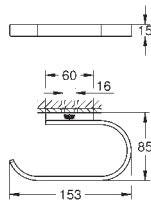

41 068 000	Chrome	4005176578304
41 068 DC0	supersteel	4005176578311
41 068 BE0	polished nickel	4005176578328
41 068 EN0	brushed nickel	4005176578335
41 068 GL0	cool sunrise	4005176578342
41 068 GN0	brushed cool sunrise	4005176578359
41 068 DA0	warm sunset	4005176578366
41 068 DL0	brushed warm sunset	4005176578373
41 068 A00	hard graphite	4005176578380
41 068 AL0	brushed hard graphite	4005176578397

Selection
Toilet roll holder
without cover
material: metal
wall mounted
concealed fastening
GROHE Long-Life Shine durable sparkling sheen