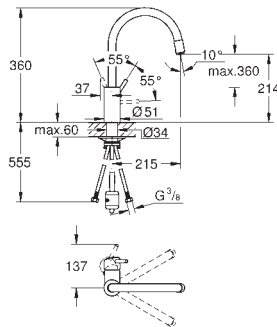

32 663 003	Chrome	4005176466854
32 663 DC3	supersteel	4005176466861

Concetto
Single-lever sink mixer 1/2"
high spout
monobloc installation
GROHE Long-Life Shine durable sparkling sheen
GROHE SilkMove 35 mm ceramic cartridge
GROHE EasyDock guarantees easy retraction and smooth docking back to the starting position
Lead and Nickel Free Inner Water Ways
pull-out laminar spray
adjustable flow rate limiter
swivel tubular spout
swivel area 360°
protected against backflow
flexible connection hoses
metal fixation set