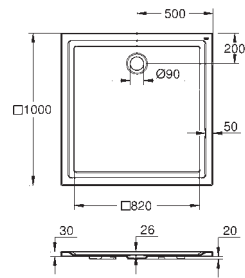

Acrylic shower tray 1000 x 1000
 dimensions: 1000 x 1000 mm
 depth: 30 mm
 material: acrylic
 diameter of waste outlet: 90 mm
 recommended GROHE waste sets: 49 533 000 (vertical) and 49 534 000 (horizontal), sold separately
 recommended installation material:
 MEPA universal shower tray base unit BW 5 (# 150130) and wall rails for shower trays (# 190032)
 or
 MEPA mounting frame SF (# 150183)
 rim sealing (# 180040)
 recommended Poresta installation set # 17014416
 recommended Schedel installation set SD 90083