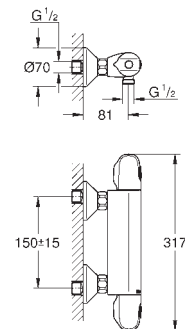

Grohtherm 1000
Thermostatic shower mixer 1/2"
wall mounted
GROHE CoolTouch safety housing
GROHE Long-Life Shine durable sparkling sheen
GROHE MetalGrip ergonomically shaped metal handles
GROHE SafeStop safety button at 38°C
(calibration required)
GROHE SafeStop Plus integrated temperature
limiter at max 50°C
GROHE Turbostat C3 compact cartridge
with wax thermoelement
integrated mixed water shut off
volume handle with **GROHE EcoButton**
(economy button with individually
adjustable economy stop)
ceramic headpart 1/2", 180°
shower bottom outlet 1/2"
built-in non return valves
dirt strainers
S-unions
protected against backflow
metal escutcheon
GROHE Water Saving - Less water, perfect flow
professional edition