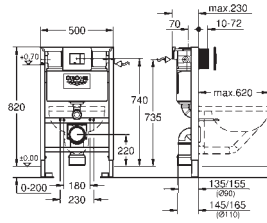

GROHE RAPID SL FOR WC

Ref. No.   Colour   EAN

38 773 20A   **4005176771606**

Rapid SL
3-in-1 set for WC, 0.82 m installation height
with flushing cistern 6 - 3 l
including WRAS approved filling valve
Consisting of:
Rapid SL element for WC (38 526 000)
Skate Cosmopolitan flush plate, chrome (38 732 000)
front wall brackets (38 558 00M)

38 868 000   **Chrome**   **4005176878091**