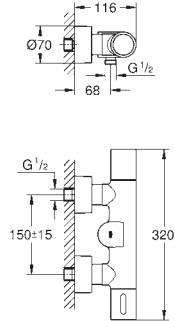

GROHE EUROSMART COSMOPOLITAN E

Ref. No. Colour EAN

36 457 000 Chrome 4005176494765

Eurosmart Cosmopolitan E Special
Infra-red electronic shower mixer with thermostatic temperature control
with infrared sensor for bi-directional communication
for monitoring, configuration and servicing
6V lithium battery, type CR-P2
battery lifetime approx. 7 years (150 actuations a day)
ergonomic metal handle
GROHE Long-Life Shine durable sparkling sheen
GROHE CoolTouch
non-return valve
dirt strainers
GROHE SafetyPlus fixed temperature stop
temperature scale handle with pre-adjustable
safety stop between 35°C and 41°C (calibration required)
metal temperature safety stop
full unmixed hot or cold water in extreme handle position for legionella sampling
shower bottom outlet 1/2" with
integrated non return-valve
with S-unions, chrome nuts and covers
self-sealing escutcheons
multistage battery status display
7 pre-set programs
auto flush
thermal disinfection
cleaning mode
additional functions and precise settings
by remote control 36 407
CE approved
noise classification 1 in accordance
with DIN4109

36 456 000 Chrome 4005176494758