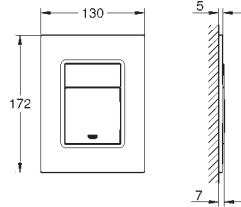

GROHE FLUSH PLATES FOR WC

Ref. No.	Colour	EAN
37 535 000	Chrome	4005176416019
37 535 P00	matt chrome	4005176416026
37 535 SH0	alpine white	4005176416033
37 535 DC0	supersteel	4005176416040
37 535 BE0	polished nickel	4005176431340
37 535 EN0	brushed nickel	4005176431319
37 535 GL0	cool sunrise	4005176431302
37 535 GN0	brushed cool sunrise	4005176431296
37 535 DA0	warm sunset	4005176431333
37 535 DL0	brushed warm sunset	4005176431326
37 535 A00	hard graphite	4005176431364
37 535 AL0	brushed hard graphite	4005176431357

Skate Cosmopolitan S

Flush plate

for dual flush or start & stop actuation
for pneumatic drop valve AV1
compatible with Rapid SL/GD2 1.13 m

for vertical installation

130 x 172 mm
made of ABS

GROHE Long-Life Shine durable sparkling sheen

GROHE Water Saving - Less water, perfect flow
flush plate with magnetic holder and fixing brackets included
compatible with Rapid SLX

for use with Rapid SL and Uniset with GD 2 cistern please order shaft 40 911 000 (sold separately)