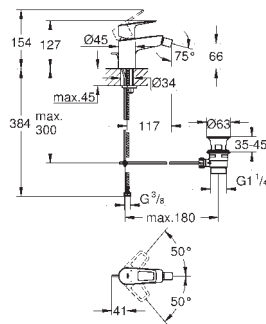

23 338 001 Chrome 4005176555893

**BauLoop
Bidet mixer 1/2"**

monobloc installation
metal lever
GROHE Long-Life 28 mm ceramic cartridge
with temperature limiter
GROHE Long-Life Shine durable sparkling sheen
GROHE Water Saving mousseur 5.7 l/min
with ball joint
rapid installation system
plastic pop-up waste set 1 1/4"
flexible connection hoses
professional edition