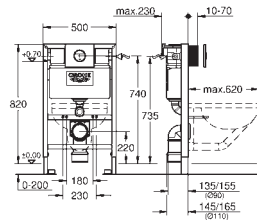

Rapid SL
3-in-1 set for WC, 0.82 m installation height
with flushing cistern 6 - 3 l
Consisting of:
Rapid SL element for WC (38 526 000)
Nova Cosmopolitan flush plate, chrome (38 765 000)
front wall brackets (38 558 00M)

38 764 001   **alpine white**   **4005176863301**