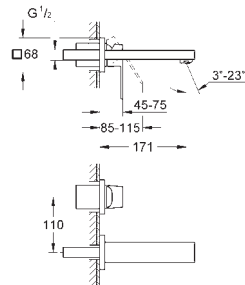

Eurocube
2-hole basin mixer S-Size
wall mounted
set for final installation for 23 200 000
without concealed body
metal escutcheon
metal lever
GROHE Long-Life Shine durable sparkling sheen
GROHE AquaGuide adjustable mousseur
centre distance 110 mm
projection 171 mm

23 447 000   **Chrome**   4005176998737
Ditto, projection 231 mm

23 200 000   4005176908354