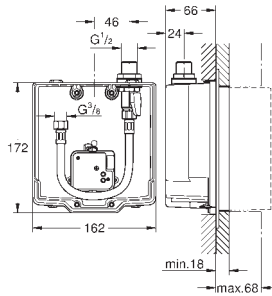

GROHE EUROECO COSMOPOLITAN E

Ref. No. Colour EAN

36 337 001 4005176595417

**Euroeco Cosmopolitan E
Concealed mounting box**

wall installation
for installation with pre-mixed or cold water
suitable for IR-sets for final installation
stop valve
connection housing for power supply
suitable for
36 410 000, 36 334 SD0, 36 335 SD0, 36 273 000
allows for waterproofing of wall construction surrounding the concealed body
with sealing sleeve