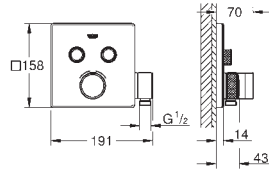

GROHE GROHTHERM SMARTCONTROL

Ref. No.	Colour	EAN
29 125 000	Chrome	4005176413315

Grotherm SmartControl
Thermostat for concealed installation with 2 valves and integrated shower holder
set for final installation for
GROHE Rapido SmartBox 35 600/35 604
metal wall escutcheon with **GROHE FastFixation** (covered escutcheon and shaft sealing, covered fixing), retroactively 6° adjustable
GROHE Long-Life Shine durable sparkling sheen
GROHE SmartControl push for ON-OFF, turn for volume adjustment from GROHE Water Saving to full flow
exchangeable symbols
GROHE TurboStat compact cartridge with wax thermoelement
GROHE ProGrip with knurl structure
GROHE SafeStop safety button at 38°C (calibration required)
GROHE SafeStop Plus optional temperature limiter at 43°C or 46°C included
built-in non return valve and dirt strainers
multiple outlets can be run simultaneously
integrated shower union with shower outlet 1/2"
without roughing-in-set
flow performance:
outlet B = 24 l/min
hand shower = 12 l/min
outlet B + hand shower = 27 l/min

35 604 000		4005176698774
GROHE Rapido SmartBox universal rough-in box for concealed installation