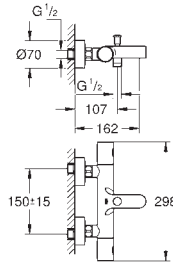

GROHE GROHTHERM 800 COSMOPOLITAN

Ref. No. Colour EAN

34 766 000 Chrome 4005176612039

Grotherm 800 Cosmopolitan
Thermostatic bath/shower mixer 1/2"
wall mounted
GROHE Long-Life Shine durable sparkling sheen
GROHE MetalGrip ergonomically shaped metal handles
GROHE SafeStop safety button at 38°C
(calibration required)
GROHE SafeStop Plus optional temperature limiter at 43°C included
GROHE TurboStat compact cartridge
with wax thermoelement
integrated mixed water shut off
automatic diverter: bath/shower
volume handle with **GROHE EcoButton**
(economy button with individually
adjustable economy stop)
ceramic headpart 1/2", 180°
shower bottom outlet 1/2"
mousseur
built-in non return valves
dirt strainers
protected against backflow
S-unions
metal escutcheon
GROHE Water Saving - Less water, perfect flow

34 770 000 Chrome 4005176612077