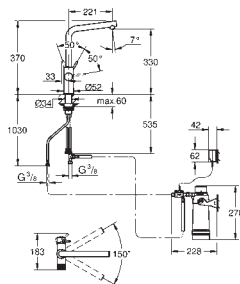

**GROHE Blue Pure Minta
Starter kit with S-Size filter**

Consisting of:
GROHE Blue single-lever sink mixer with filter function
monobloc installation
L-spout
separate handle for filtered water
28 mm ceramic cartridge
with **GROHE SilkMove**
swivel tubular spout
swivel area 150°
separate inner water ways for filtered
and non-filtered water
flexible connection hoses
GROHE Blue filter head
GROHE Blue S-Size filter for water hardness reduction and premium taste
Capacity 600 L at 20° dKH
flow meter for filter lifetime measurement including 2 x AA batteries

30 590 000 Chrome 4005176745003
30 590 DC0 supersteel 4005176745010