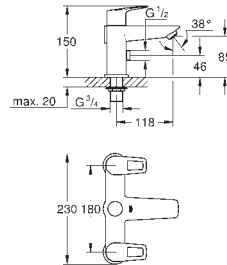

25 232 001   Chrome   4005176554605

BauLoop
Two-handed Bath/Shower mixer 1/2"
deck mounted
metal lever
Ceramic valves 3/4", 90°
automatic diverter, lockable: bath/shower
integrated non-return valve
GROHE Long-Life Shine durable sparkling sheen
Min. recommended pressure 0.5 bar