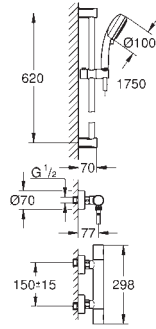

GROHE GROHTHERM 800 COSMOPOLITAN

Ref. No.	Colour	EAN
34 768 000	Chrome	4005176612053
Grotherm 800 Cosmopolitan Thermostatic shower set 1/2" Consisting of: Grotherm 800 Cosmopolitan thermostatic shower mixer 1/2" (34 765 000) Tempesta Cosmopolitan 100 shower set, 2 sprays, 600 mm (27 578 002) optional GROHE Water Saving 5.7 l/min flow limiter included