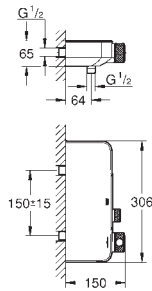

Ref. No. Colour EAN

34 719 000 Chrome 4005176457654

Grotherm SmartControl
Thermostatic shower mixer 1/2"
wall mounted
GROHE CoolTouch prevents scalding on hot surfaces
GROHE Long-Life Shine durable sparkling sheen
GROHE SafeStop safety button at 38°C
(calibration required)
GROHE SafeStop Plus optional temperature limiter at 43°C included
GROHE TurboStat compact cartridge
with wax thermoelement
GROHE ProGrip with knurl structure
GROHE SmartControl push for ON-OFF, turn for volume adjustment from
GROHE Water Saving to full flow
integrated **GROHE EasyReach** shower tray
shower bottom outlet 1/2"
built-in non return valve
and dirt strainers
protected against backflow

33 553 003 Chrome 4005176529795
33 553 DC3 supersteel 4005176574122
33 553 AL3 brushed hard graphite 4005176585678